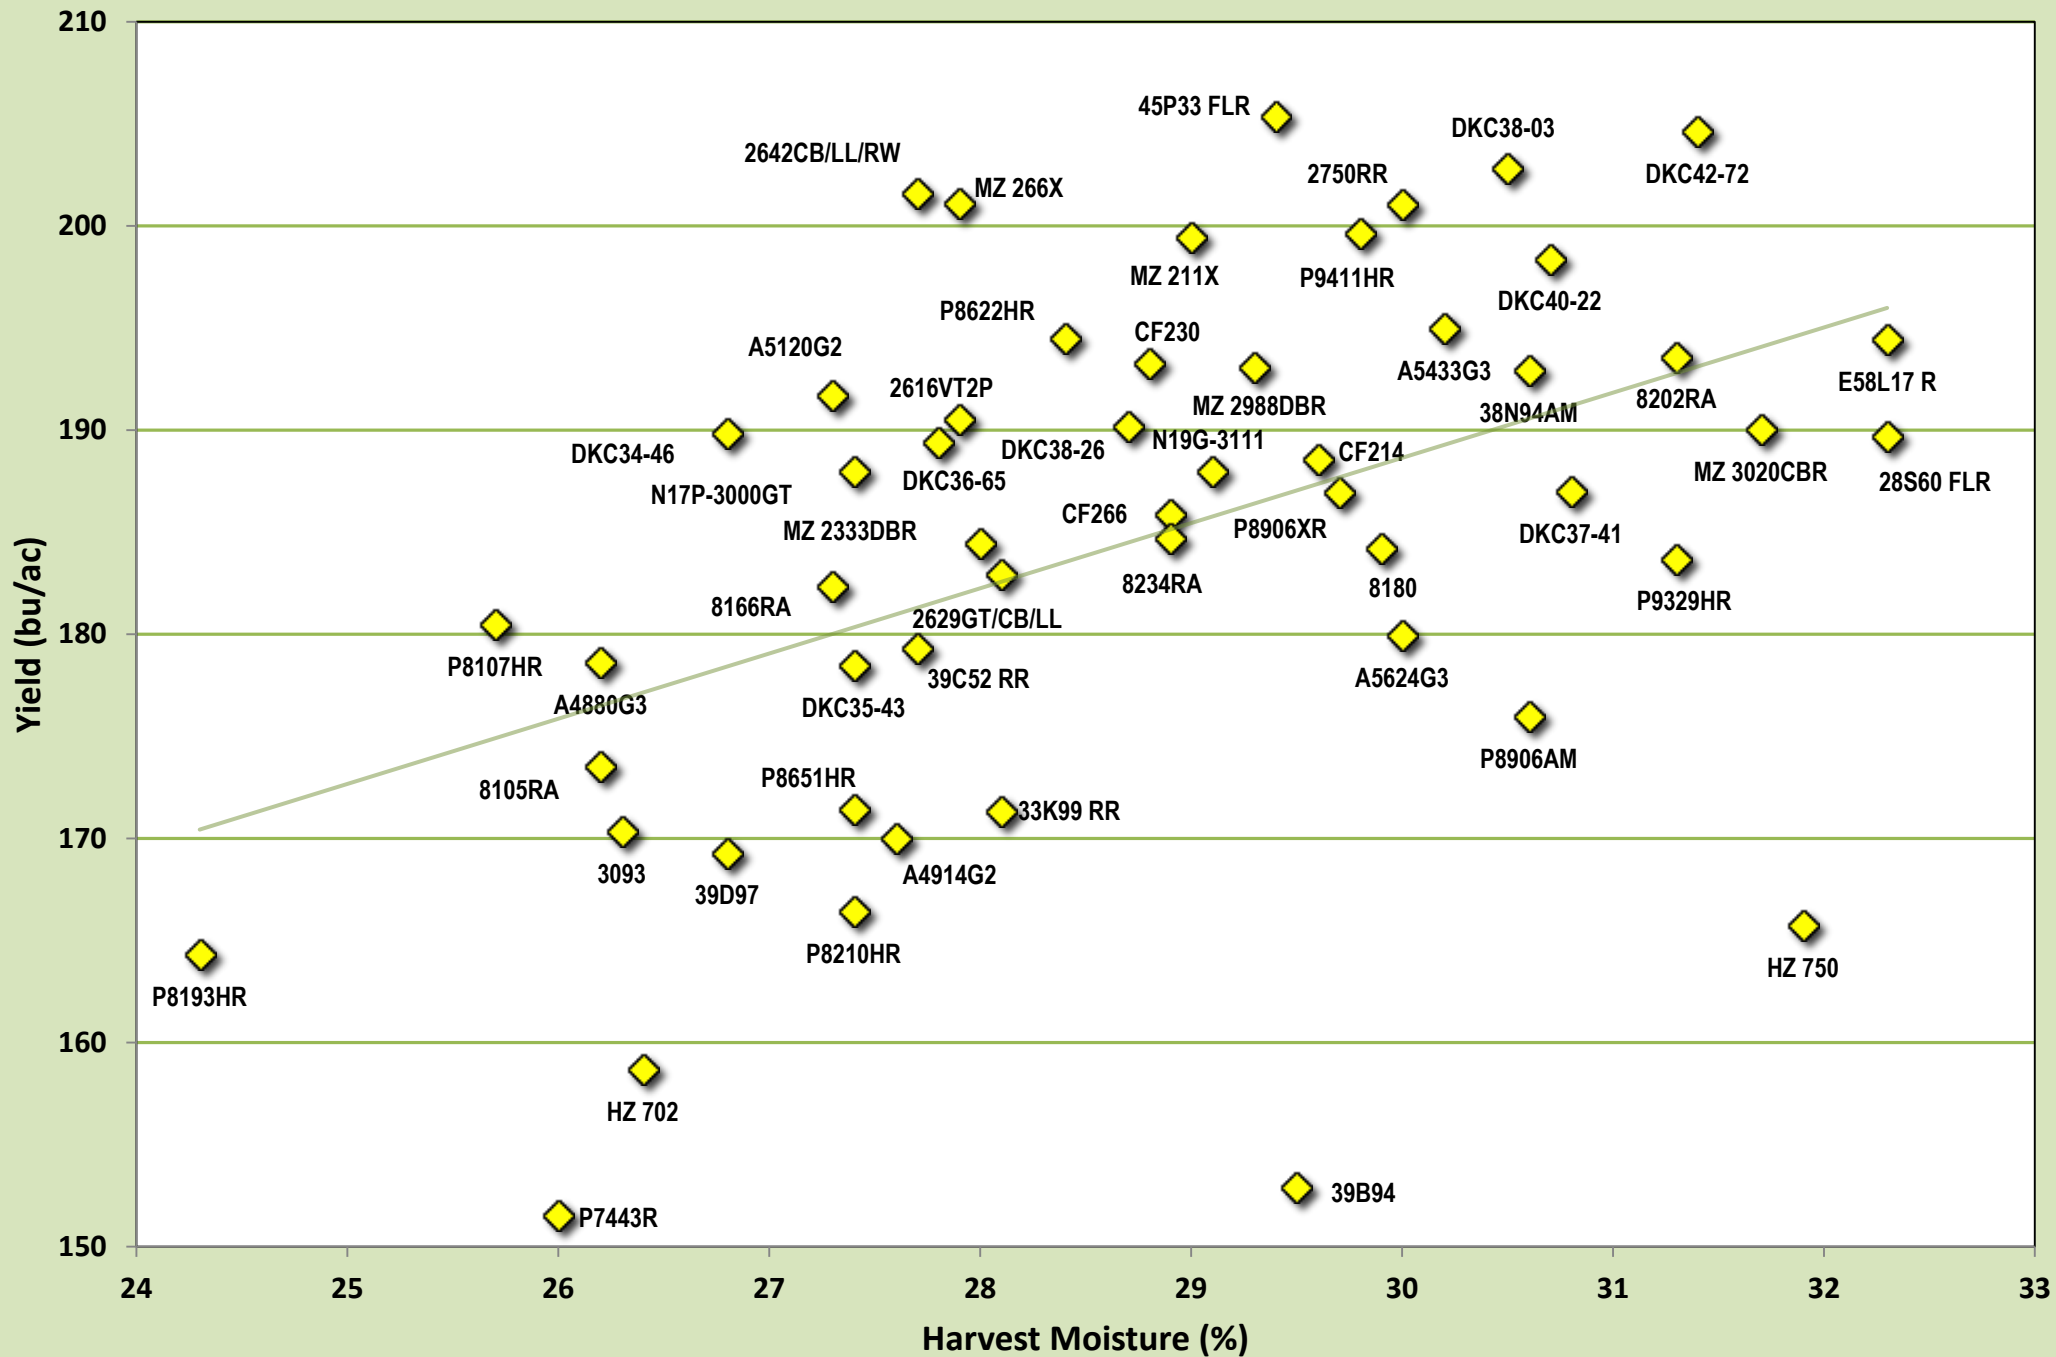

OCC 1 Year Averages (2012) for Area 1: Alma, Orangeville.

OCC 2 Year Averages (2011-2012) for Area 1: Alma, Orangeville.