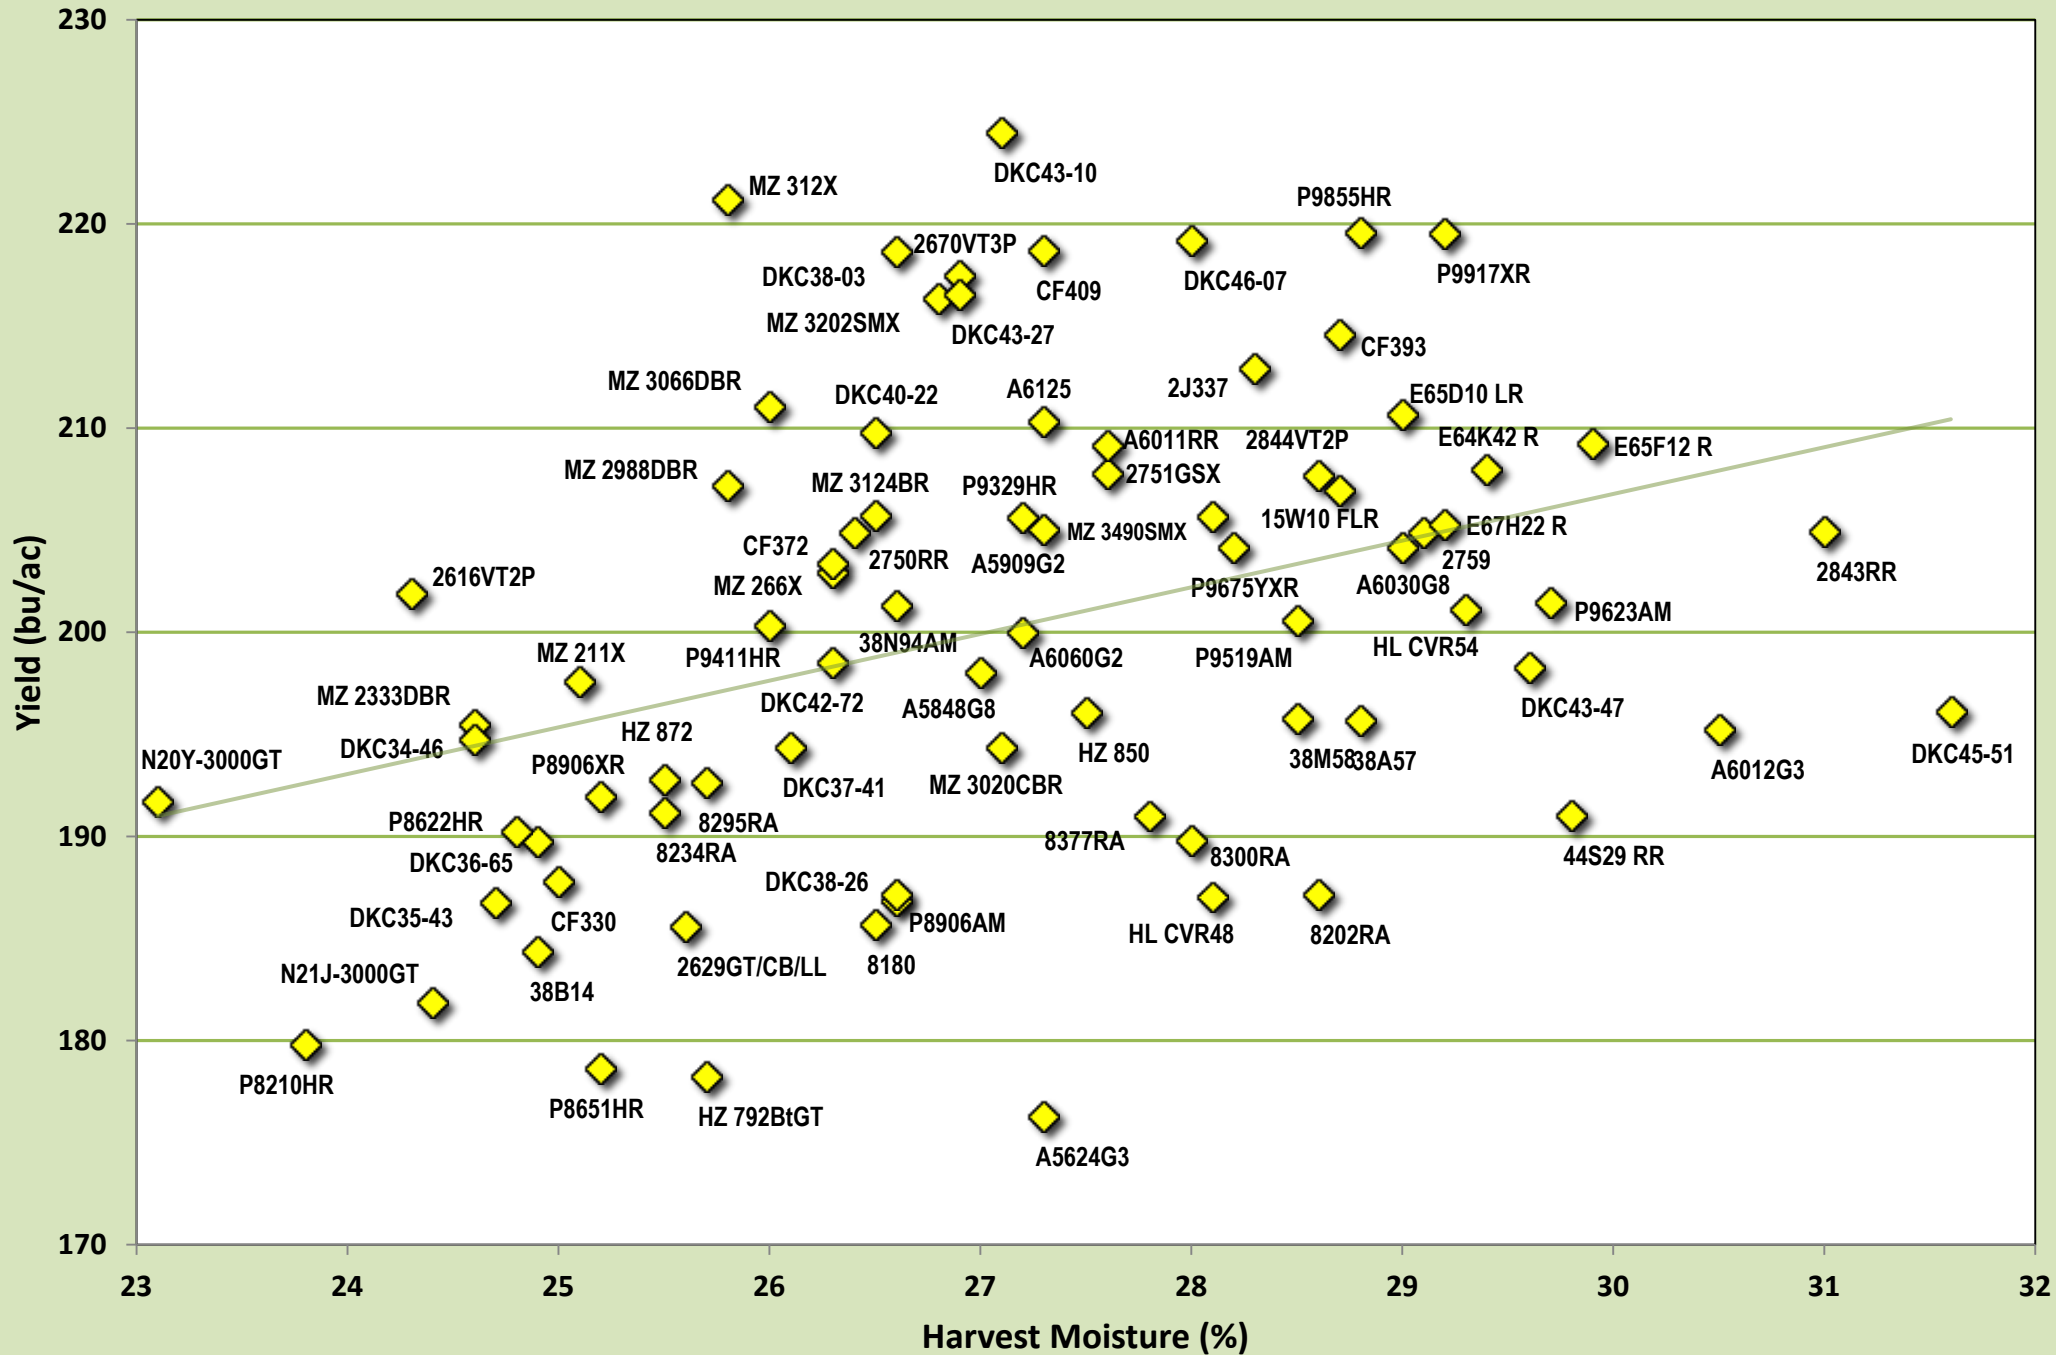

OCC 1 Year Averages (2012) for Area 2: Elora, Pakenham Wingham.

OCC 2 Year Averages (2011-2012) for Area 2: Elora, Pakenham Wingham.