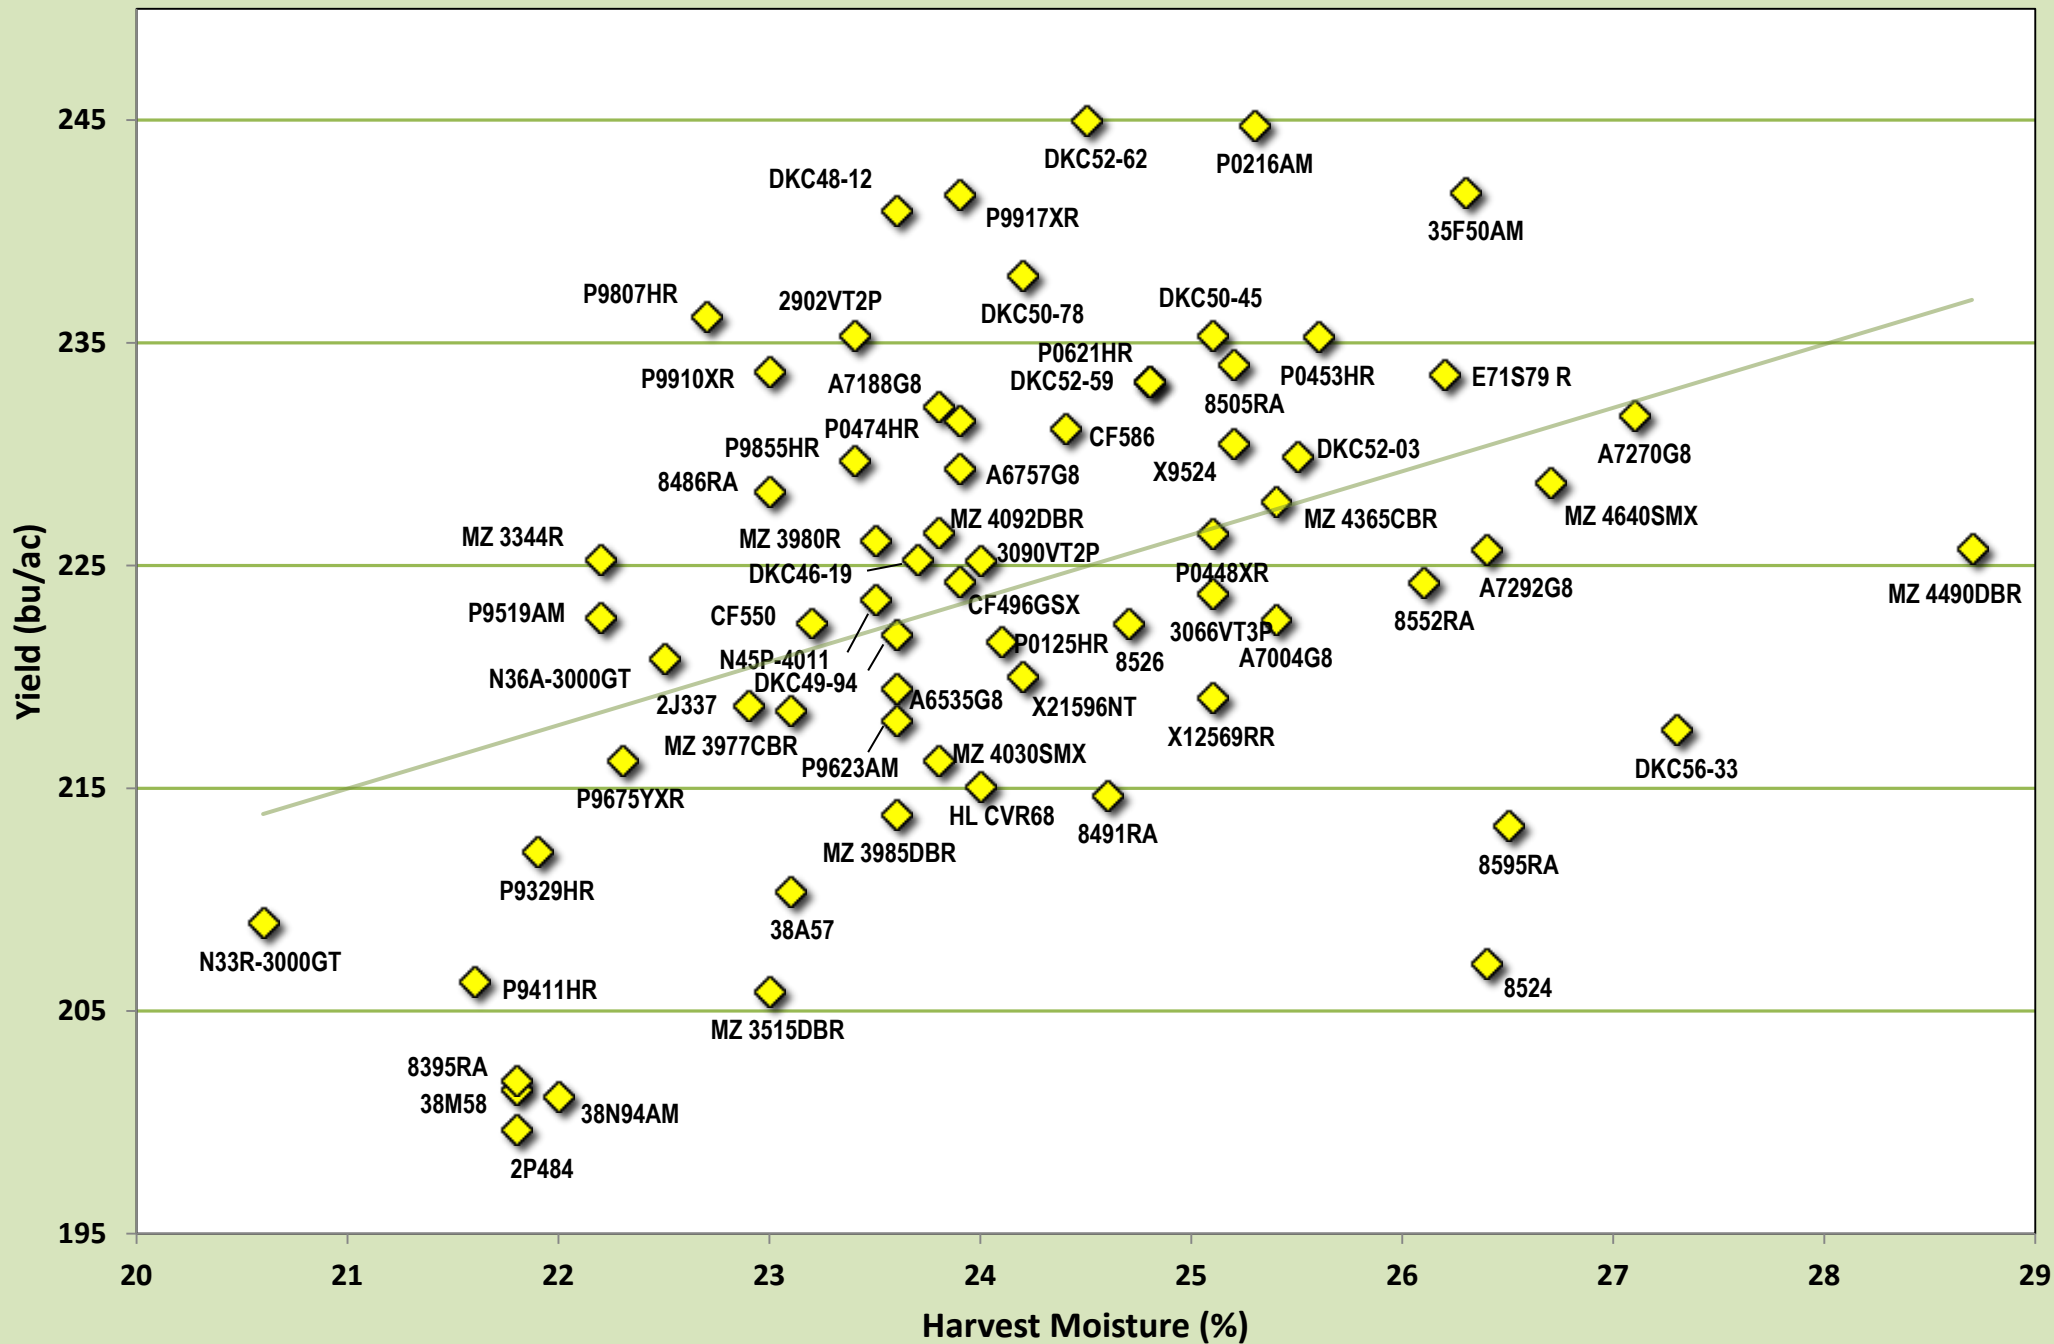

OCC 1 Year Averages (2012) for Area 4: Exeter, Ilderton, Thorndale, Woodstock.

OCC 2 Year Averages (2011-2012) for Area 4: Exeter, Ilderton, Thorndale, Woodstock.