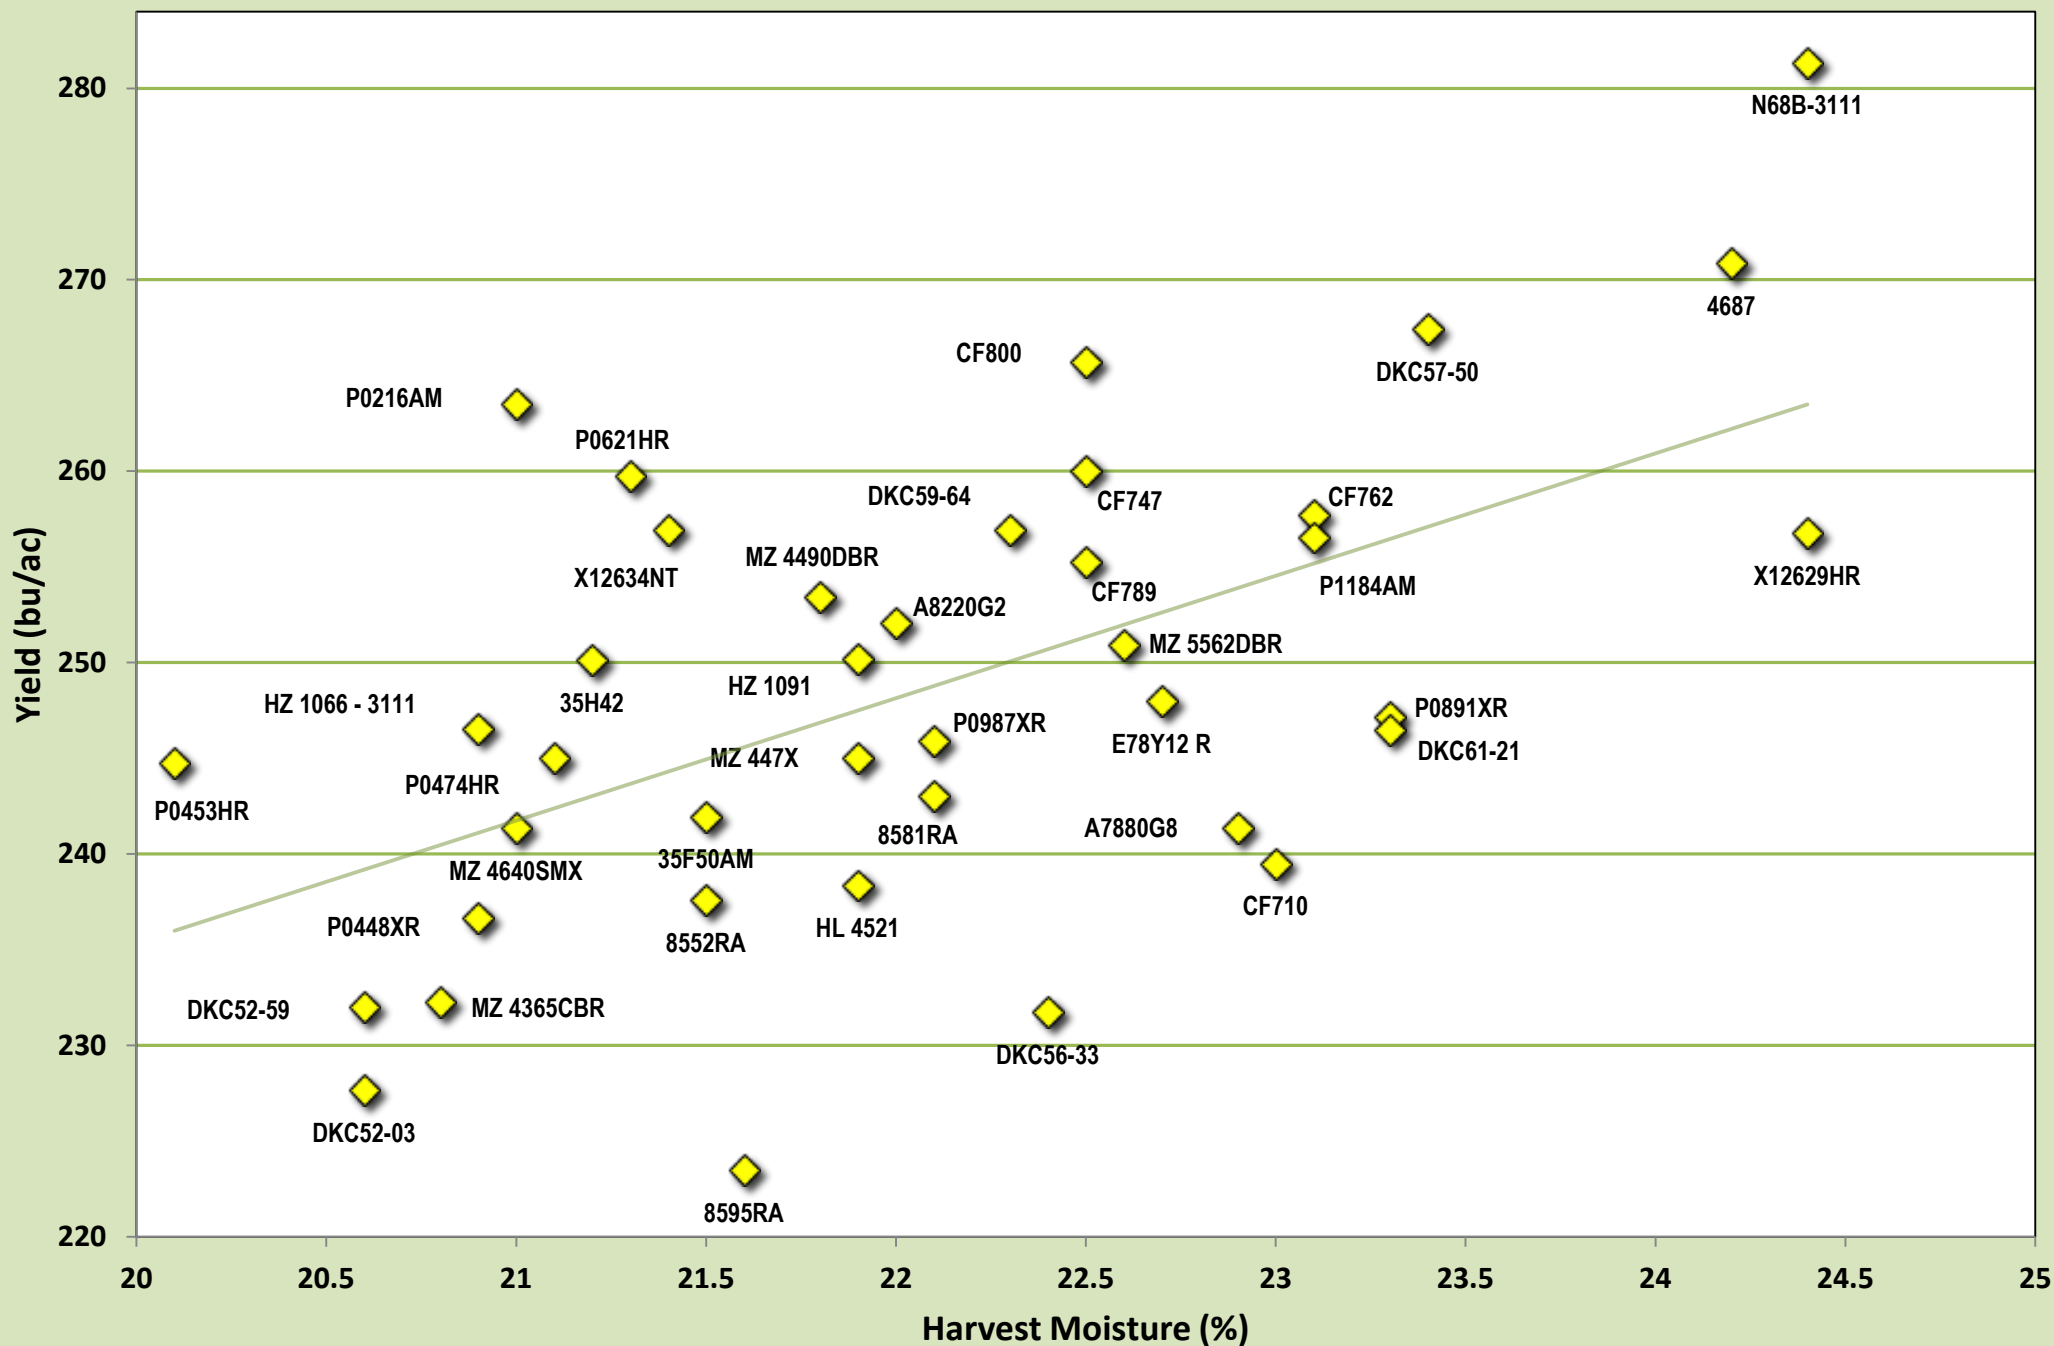

OCC 1 Year Averages (2012) for Area 6: Ridgetown, Tilbury, Wallaceburg.

OCC 2 Year Averages (2011-2012) for Area 6: Ridgetown, Tilbury, Wallaceburg.