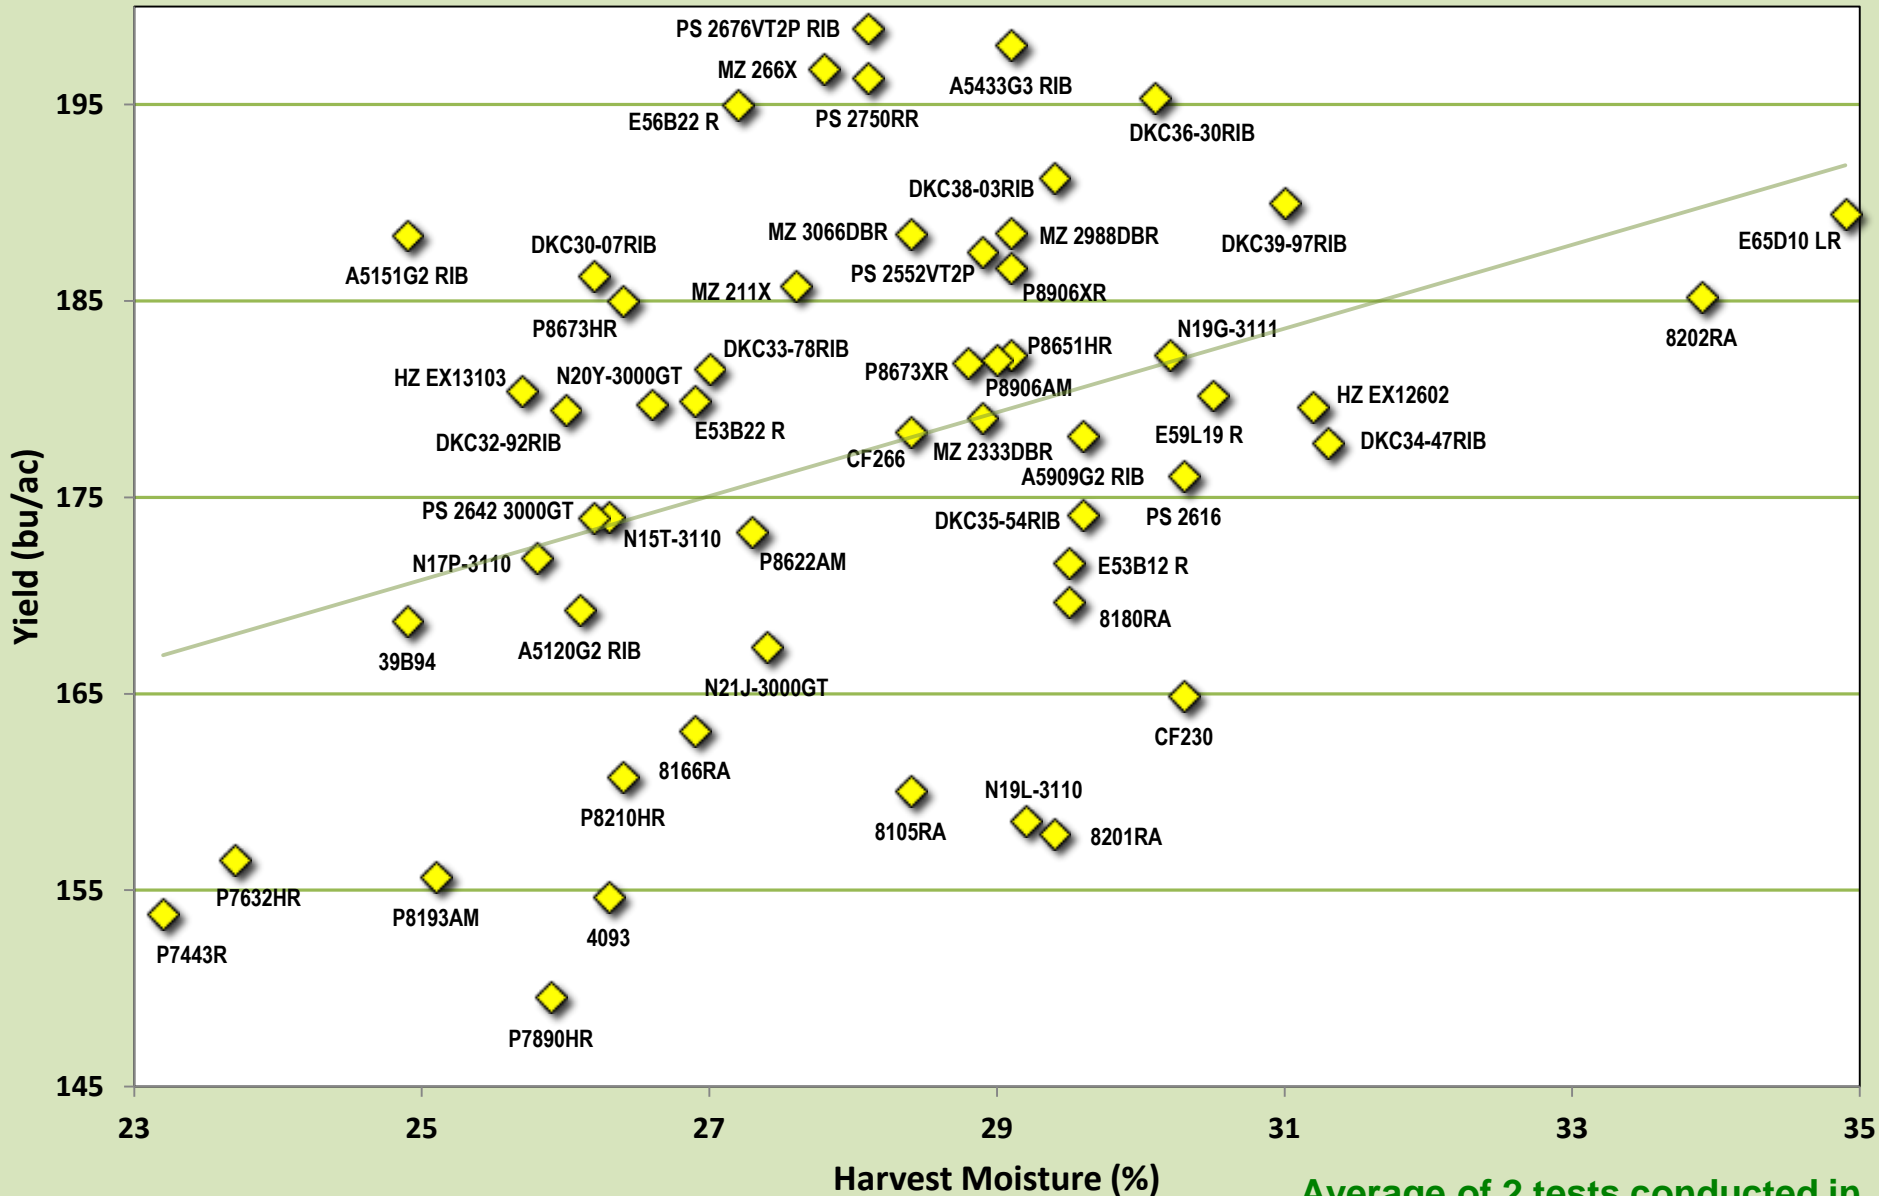

# OCC 1 Year Averages (2013) for Area 1: Alma, Orangeville.

Average of 2 tests conducted in  
Alma, Orangeville

# OCC 2 Year Averages (2012-2013) for Area 1: Alma, Orangeville.