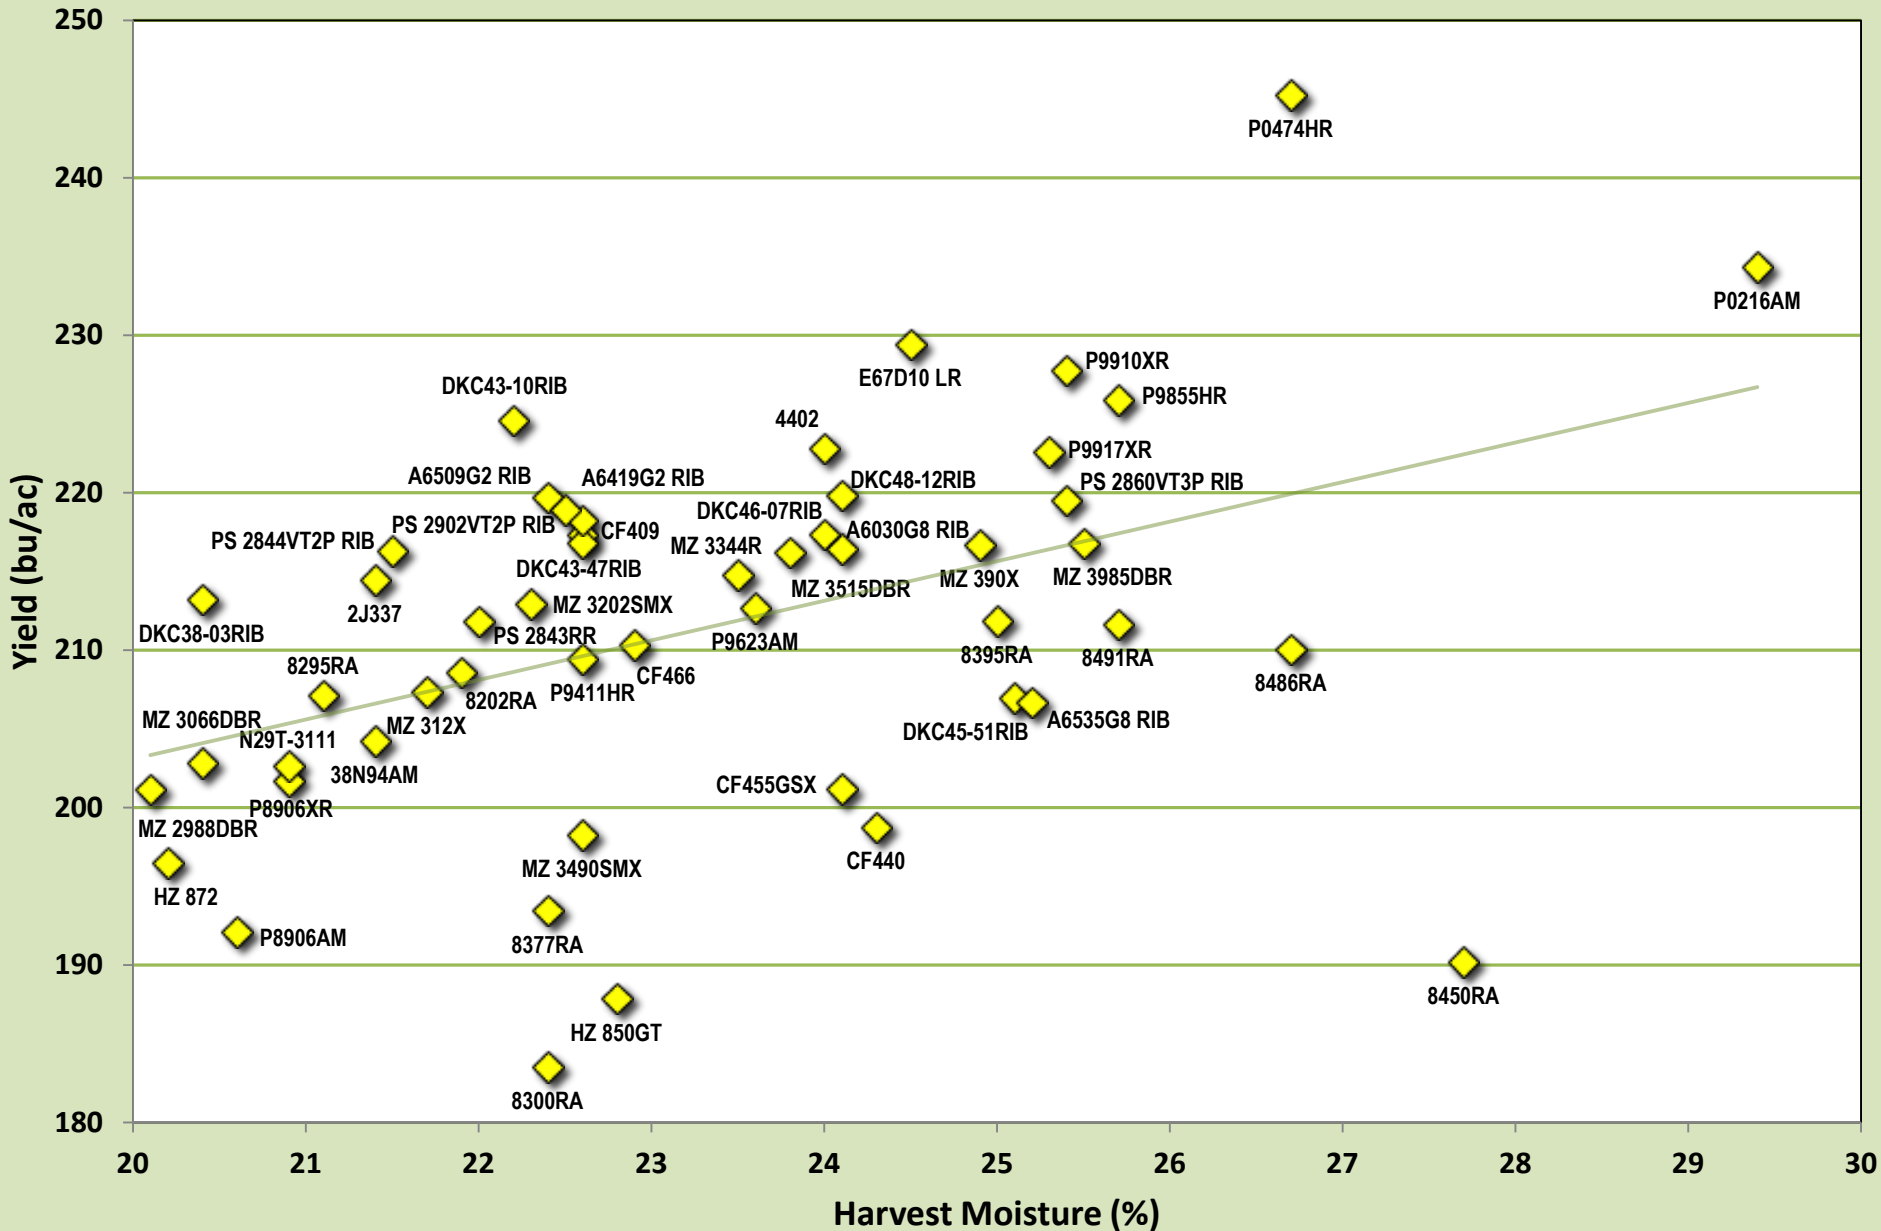

# OCC 1 Year Averages (2013) for Area 3 East: Lancaster, Ottawa, Winchester.

Average of 1 tests conducted in  
Lancaster

©2013 Ontario Crop Committee  
Please refer to Table 3 East for hybrid brand and complete agronomic performance data.

# OCC 2 Year Averages (2012-2013) for Area 3 East: Lancaster, Ottawa, Winchester.

Average of 3 tests conducted in  
Lancaster, Winchester