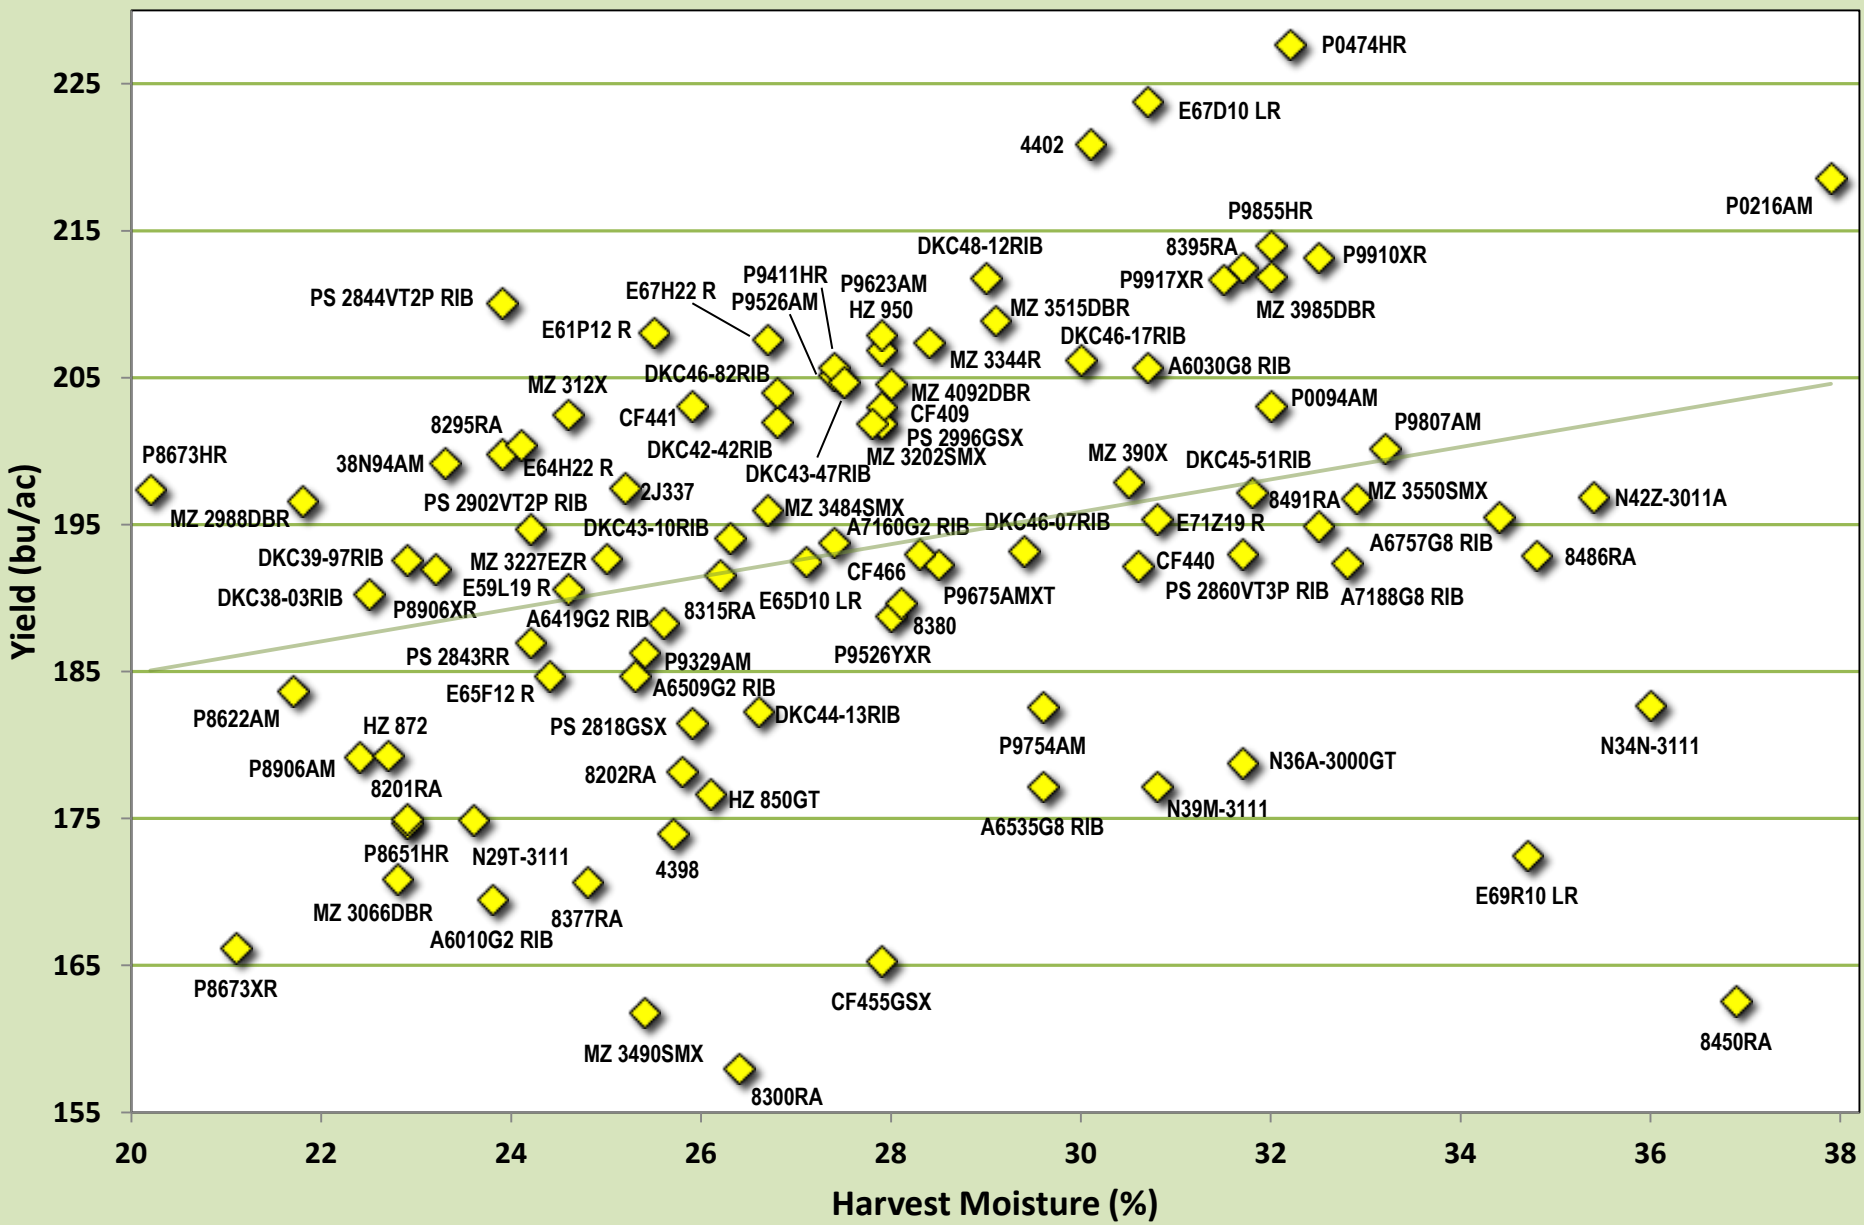

# OCC 1 Year Averages (2013) for Area 3 East: Lancaster, Ottawa, Winchester.

Average of 1 tests conducted in  
Lancaster

©2013 Ontario Crop Committee  
Please refer to Table 3 East for hybrid brand and complete agronomic performance data.

# OCC 2 Year Averages (2012-2013) for Area 3 East: Lancaster, Ottawa, Winchester.

Average of 3 tests conducted in  
Lancaster, Winchester