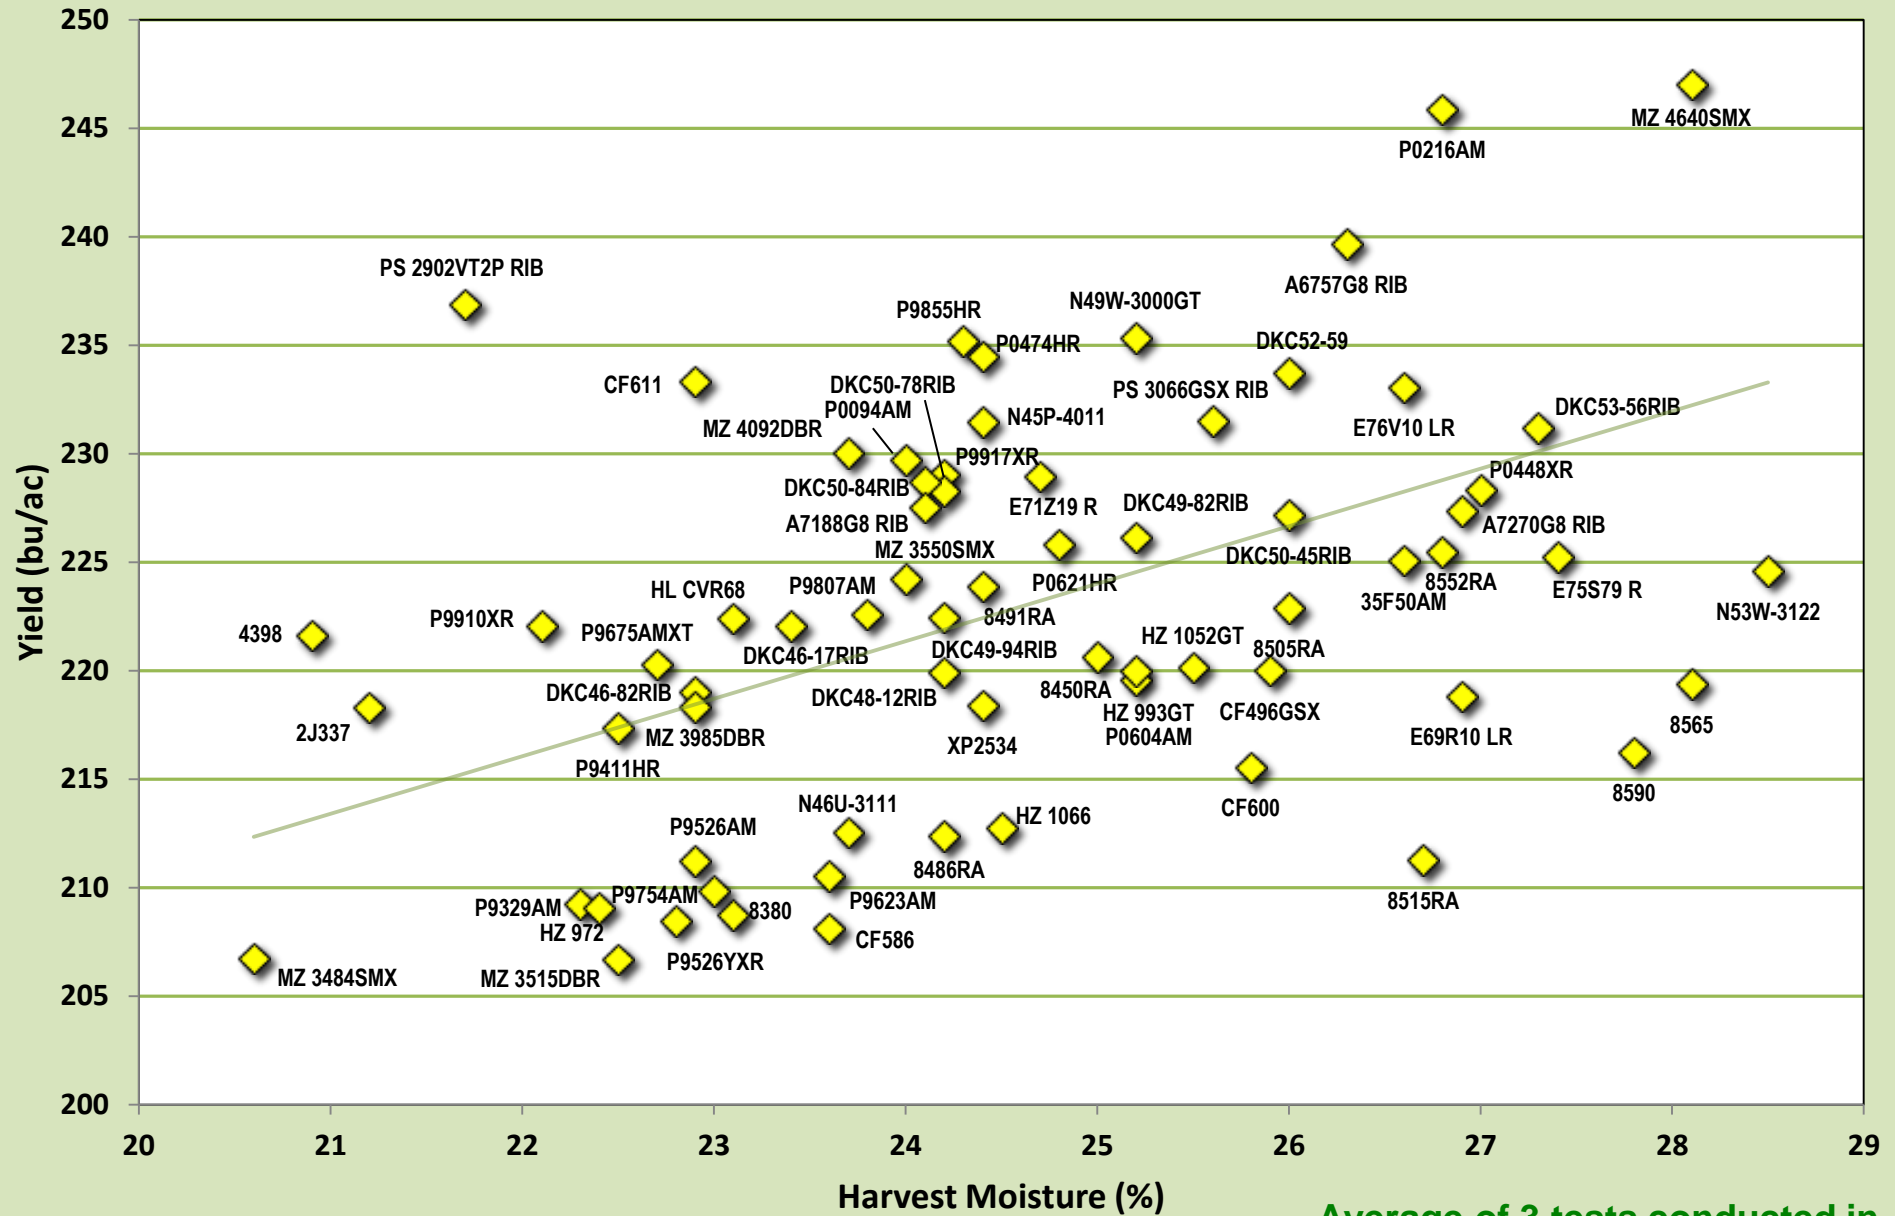

OCC 1 Year Averages (2013) for Area 4: Exeter, Ilderton, Thorndale, Woodstock.

OCC 2 Year Averages (2012-2013) for Area 4: Exeter, Ilderton, Thorndale, Woodstock.