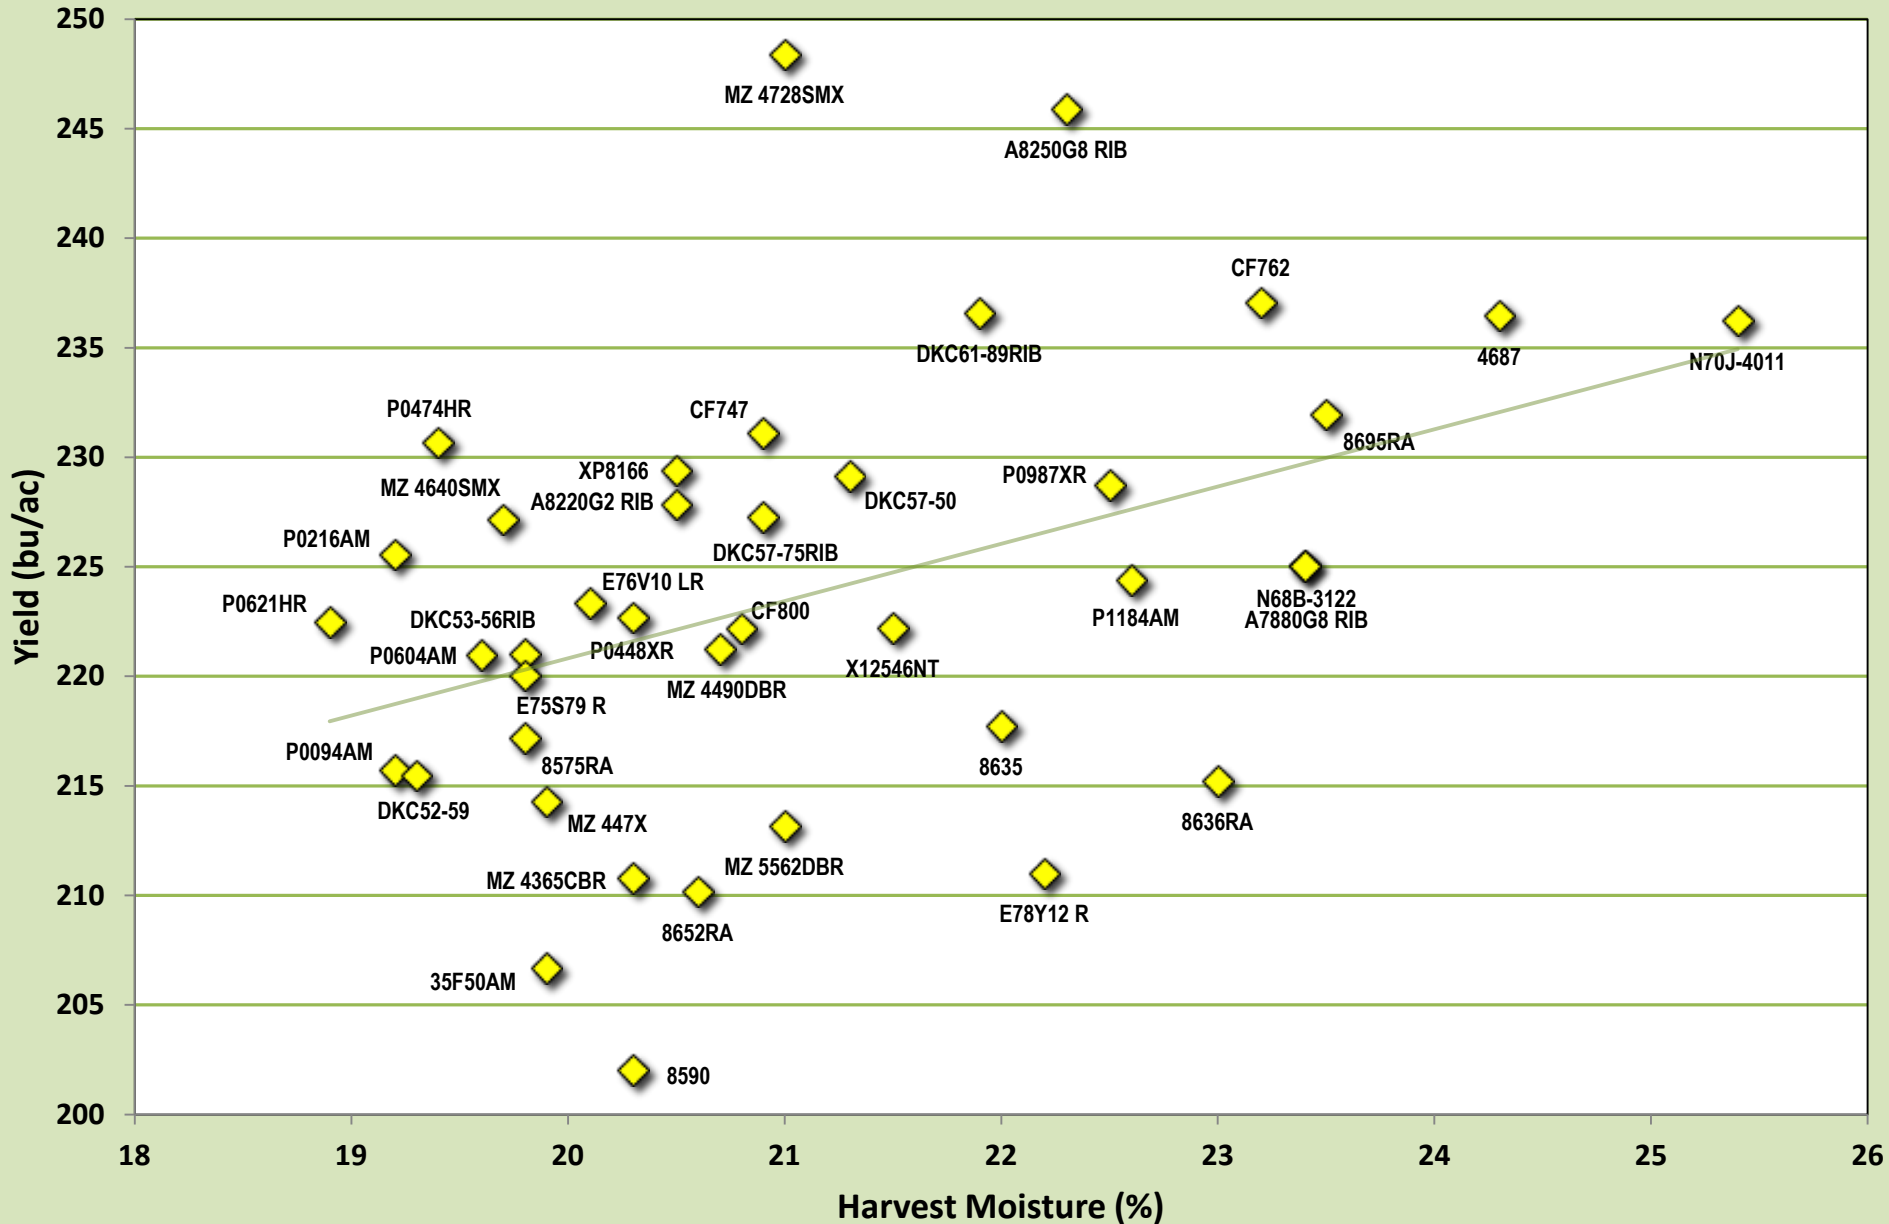

# OCC 1 Year Averages (2013) for Area 6: Ridgeway, Tilbury, Wallaceburg.

**Average of 3 tests conducted in  
Ridgeway, Tilbury, Dresden**

# OCC 2 Year Averages (2012-2013) for Area 6: Ridgetown, Tilbury, Wallaceburg.

**Average of 6 tests conducted in Ridgetown, Tilbury, Wabash, Dresden**