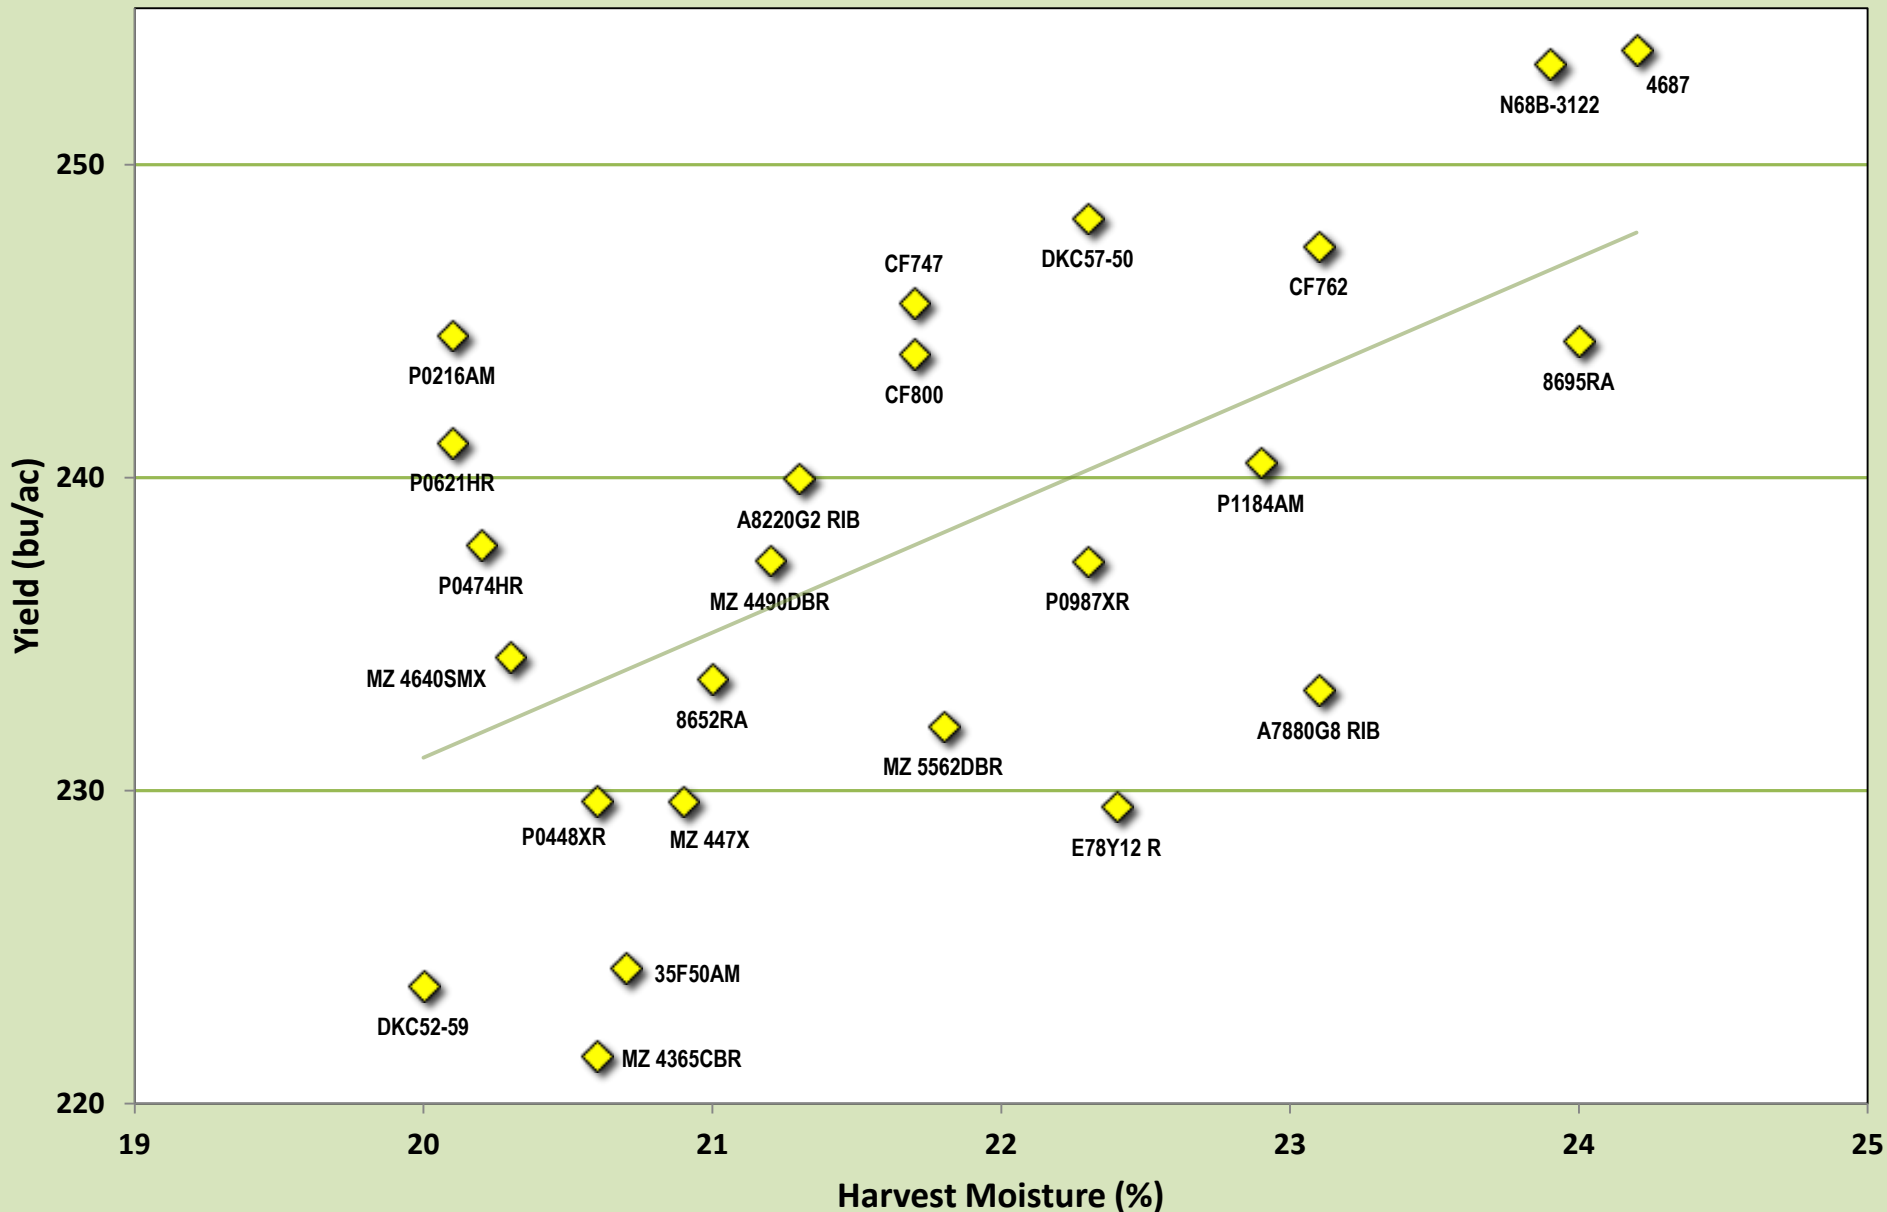

# OCC 1 Year Averages (2013) for Area 6: Ridgeway, Tilbury, Wallaceburg.

**Average of 3 tests conducted in  
Ridgeway, Tilbury, Dresden**

# OCC 2 Year Averages (2012-2013) for Area 6: Ridgetown, Tilbury, Wallaceburg.

**Average of 6 tests conducted in Ridgetown, Tilbury, Wabash, Dresden**