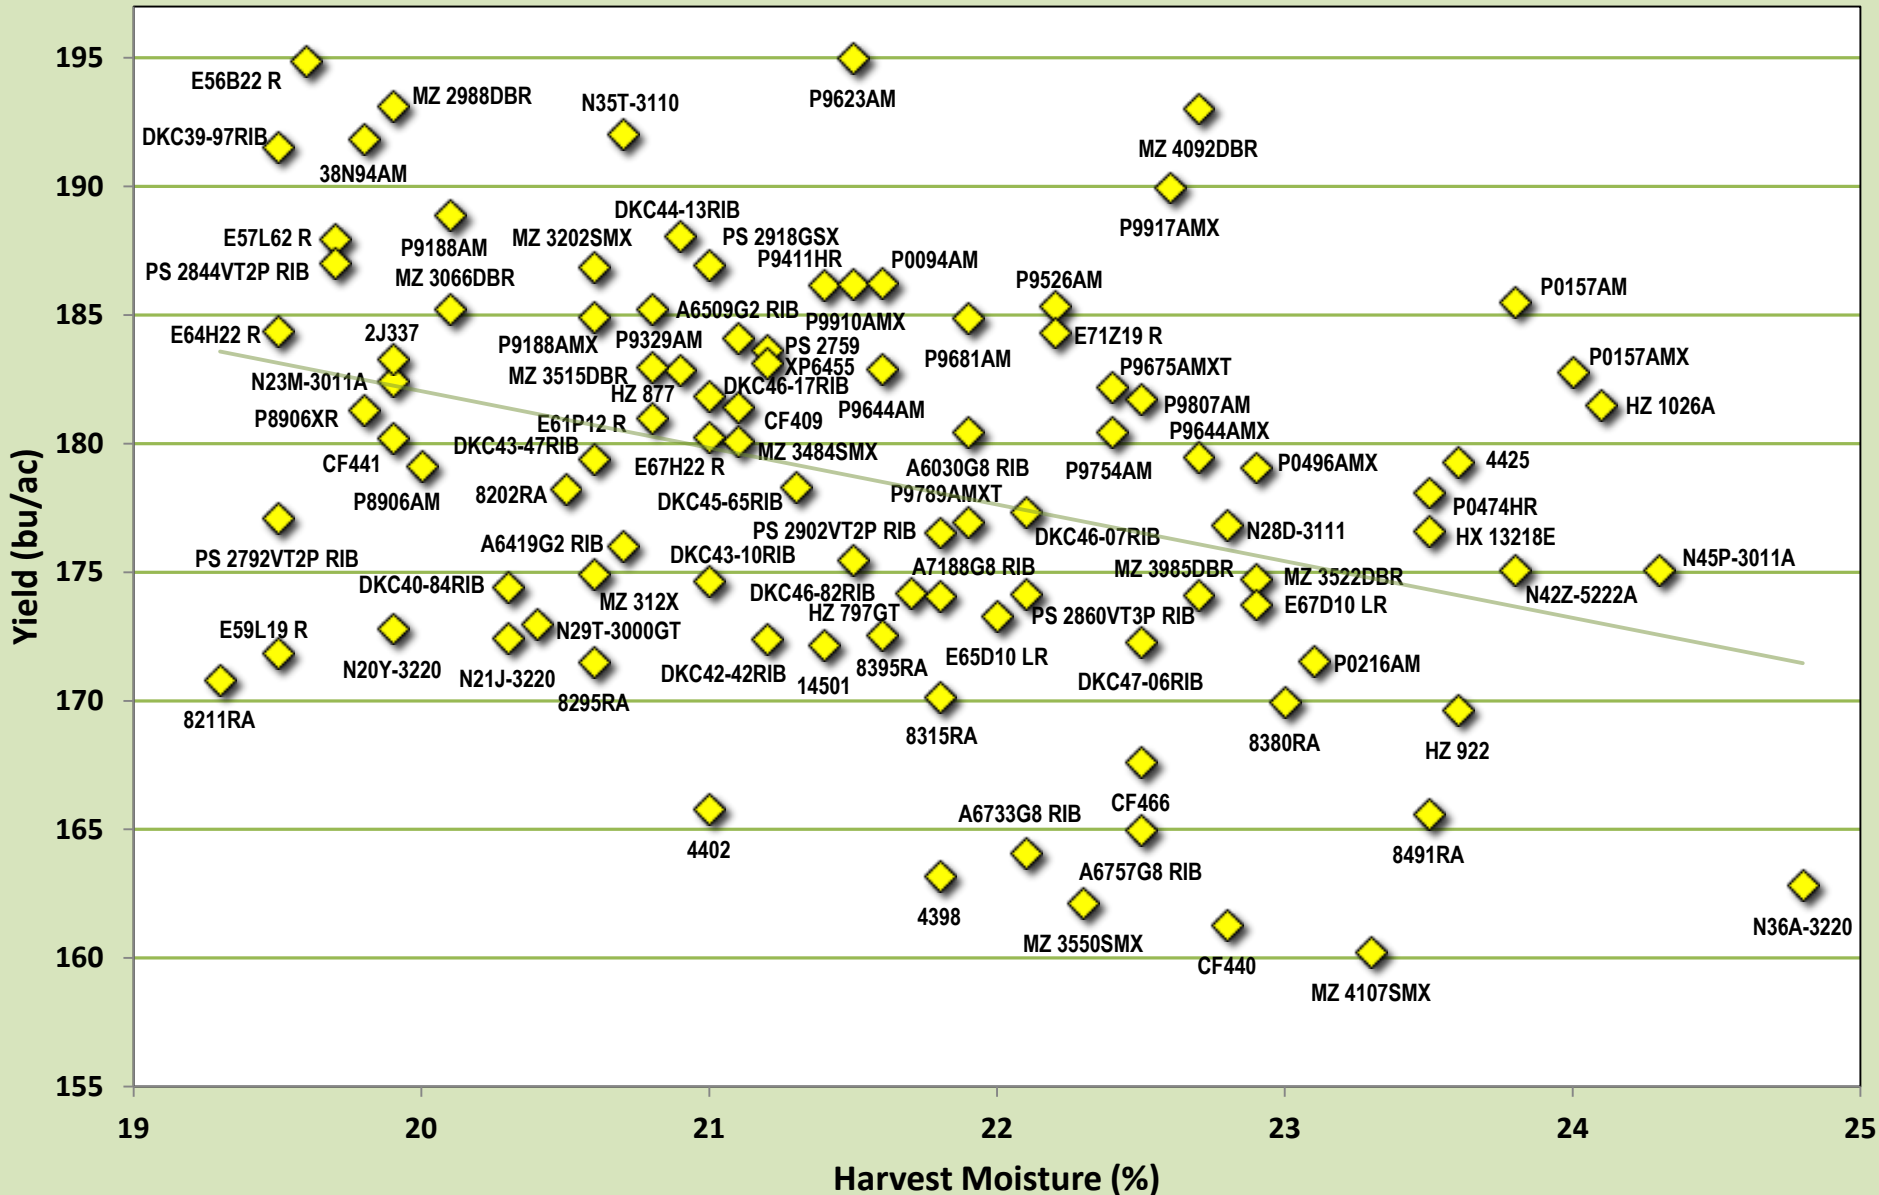

# OCC 1 Year Averages (2014) for Area 3 East: Lancaster, Ottawa, Winchester.

# OCC 2 Year Averages (2013-2014) for Area 3 East: Lancaster, Ottawa, Winchester.