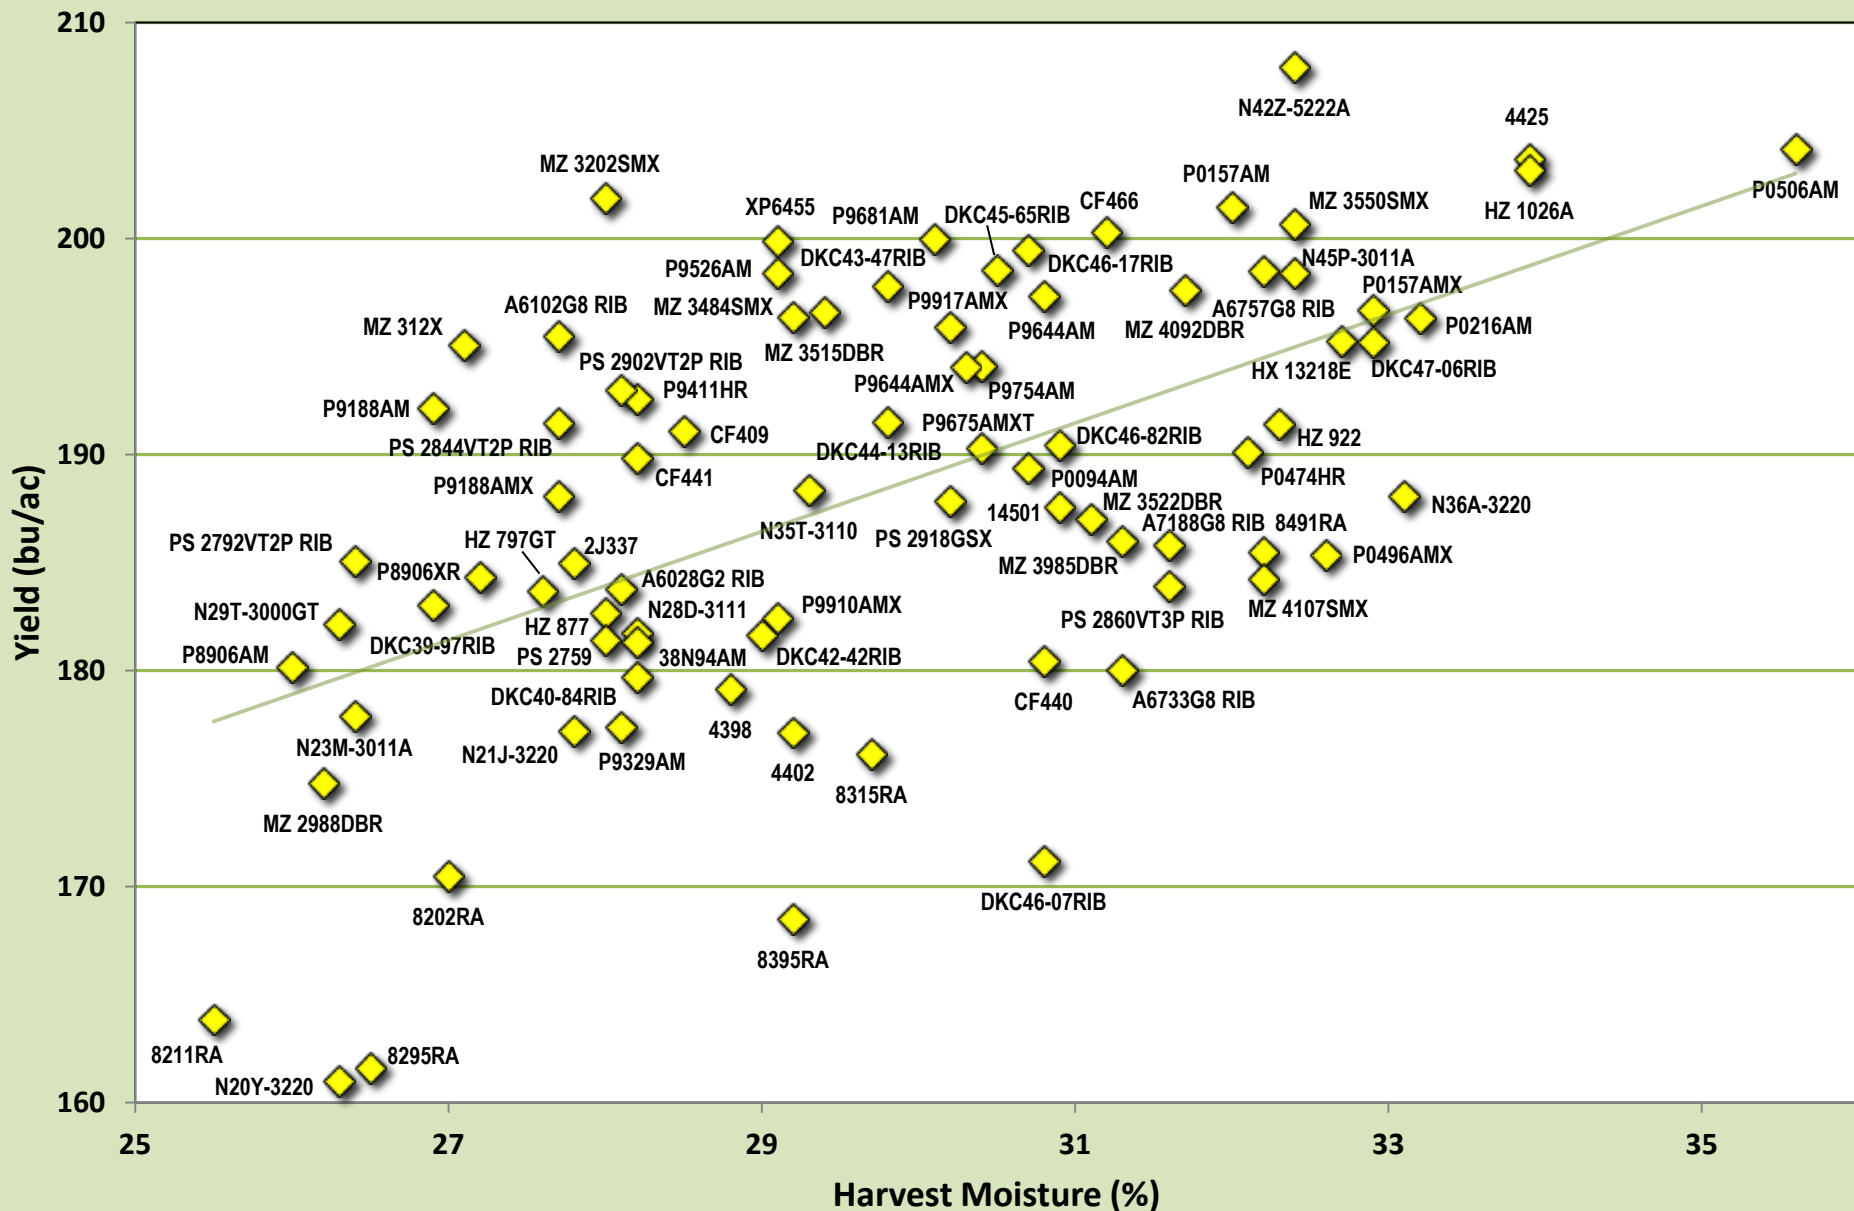

# OCC 1 Year Averages (2014) for Area 3 West: Blyth, Dublin, Waterloo.

# OCC 2 Year Averages (2013-2014) for Area 3 West: Blyth, Dublin, Waterloo.