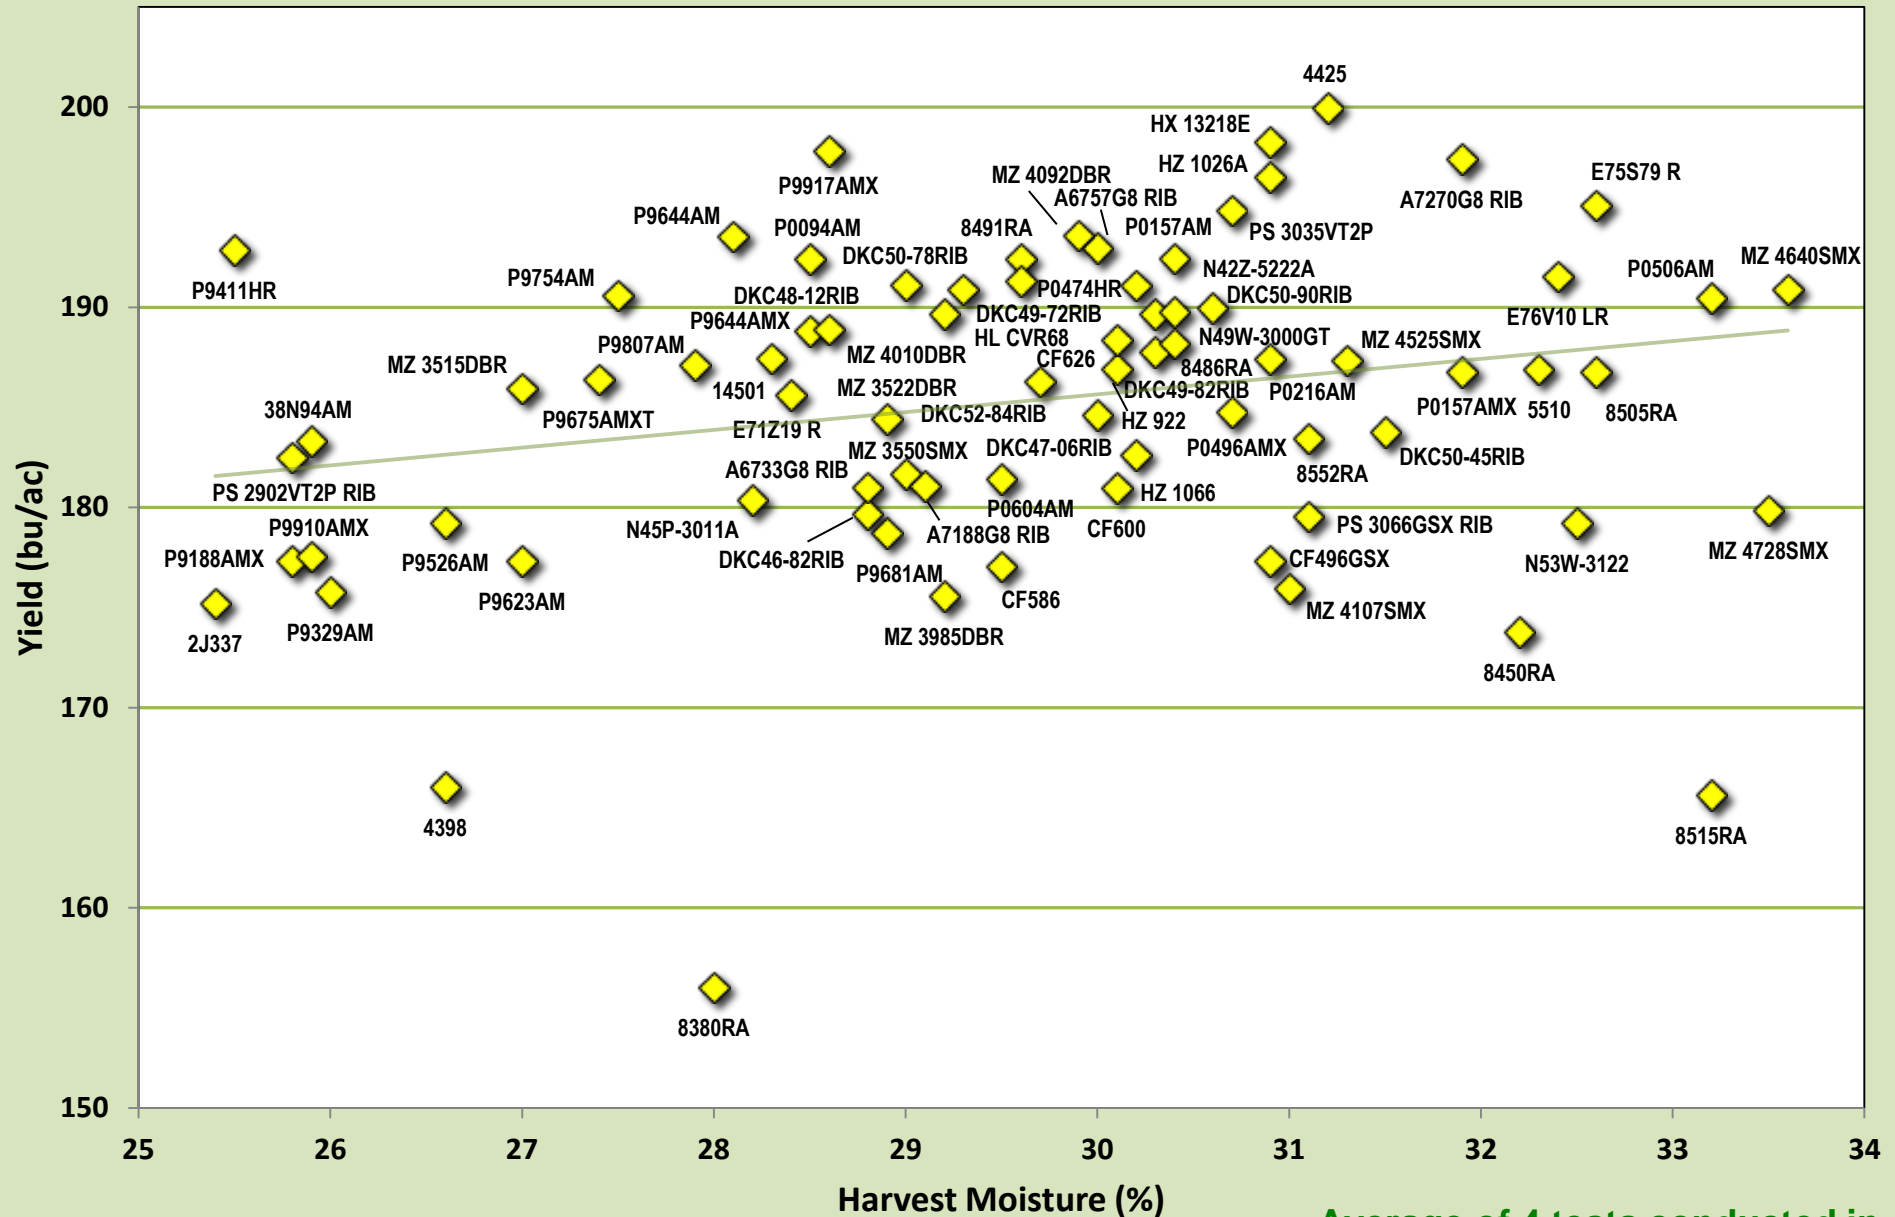

OCC 1 Year Averages (2014) for Area 4: Exeter, Ilderton, Thorndale, Woodstock.

OCC 2 Year Averages (2013-2014) for Area 4: Exeter, Ilderton, Thorndale, Woodstock.