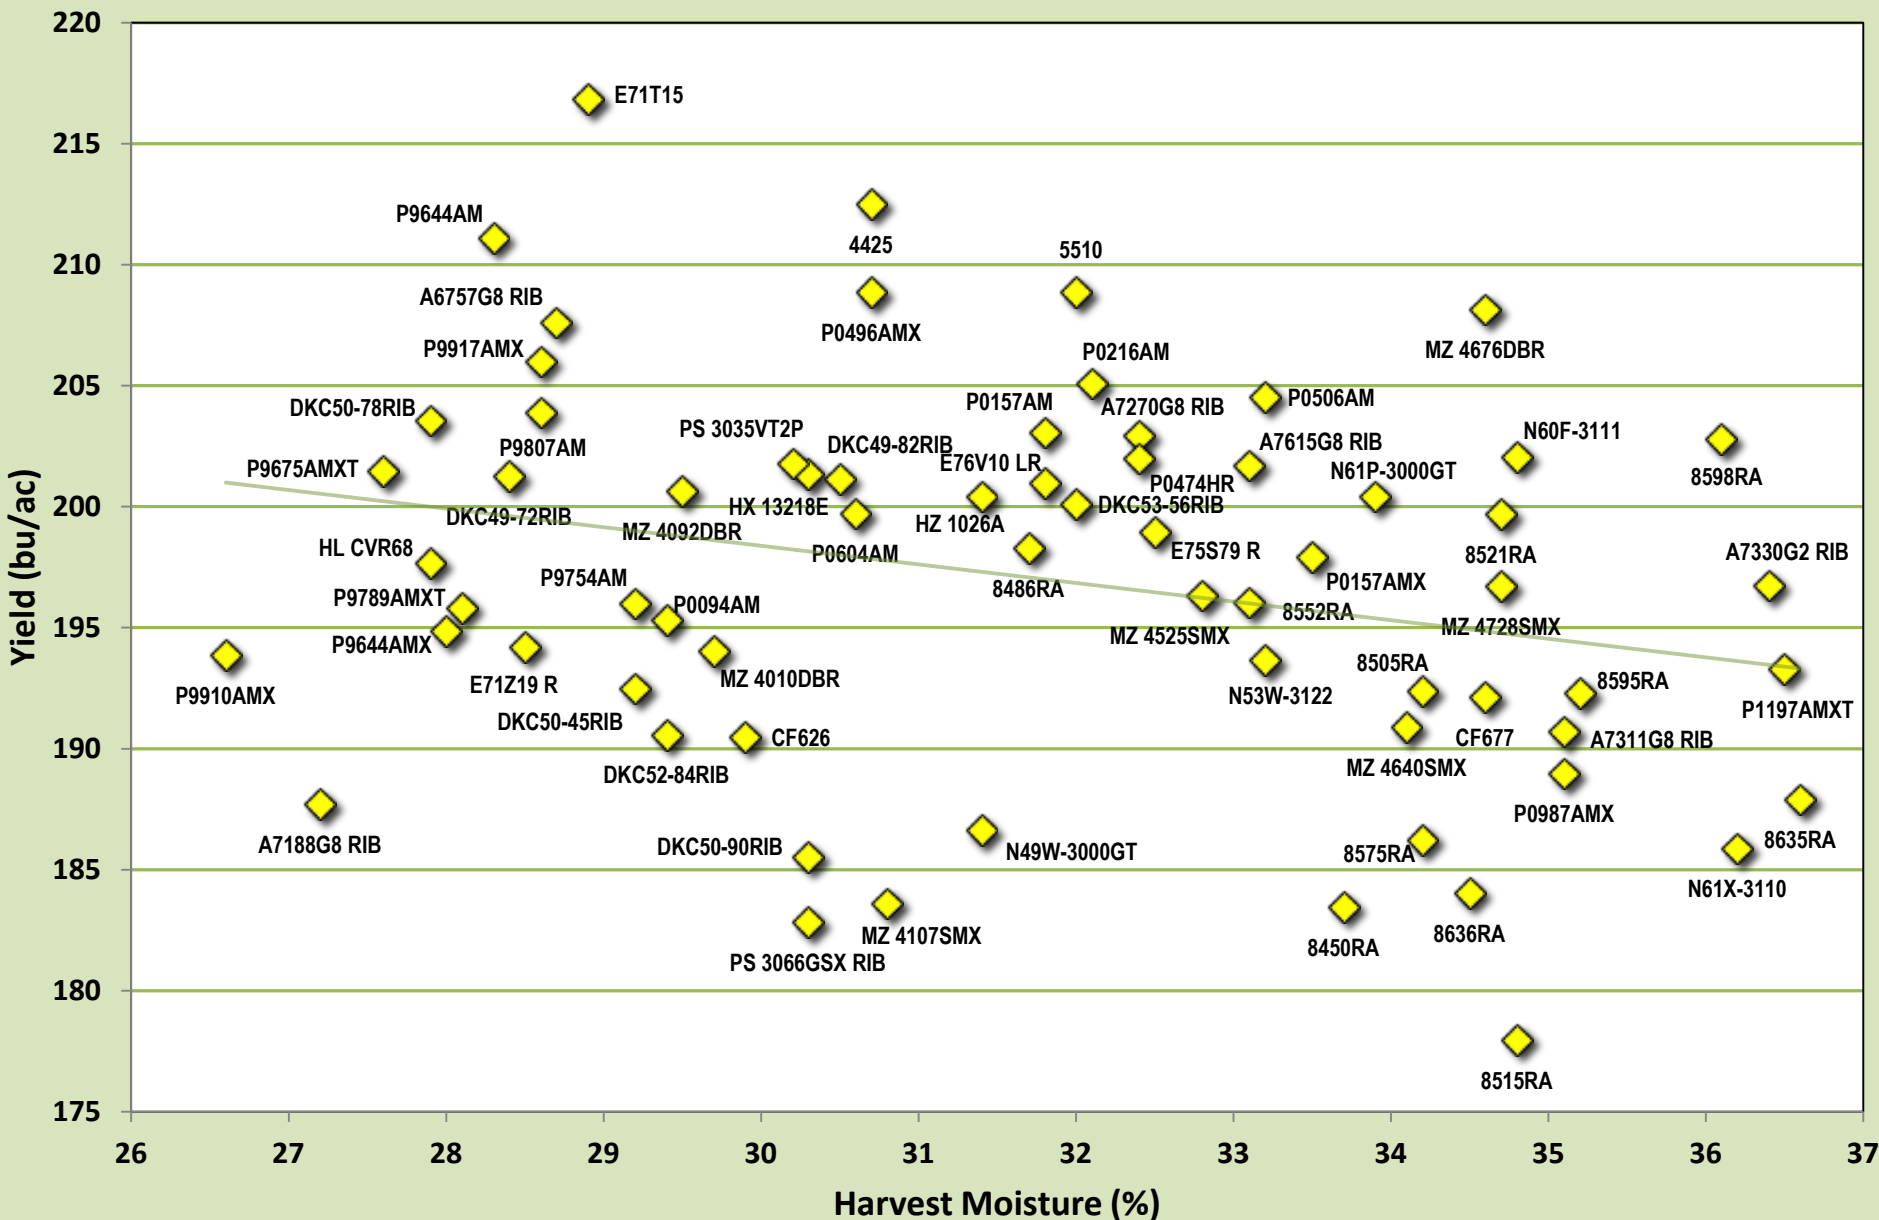

OCC 1 Year Averages (2014) for Area 5: Belmont, Kerwood, West Lorne.

Average of 3 tests conducted in Belmont, Kerwood, West Lorne

OCC 2 Year Averages (2013-2014) for Area 5: Belmont, Kerwood, West Lorne.