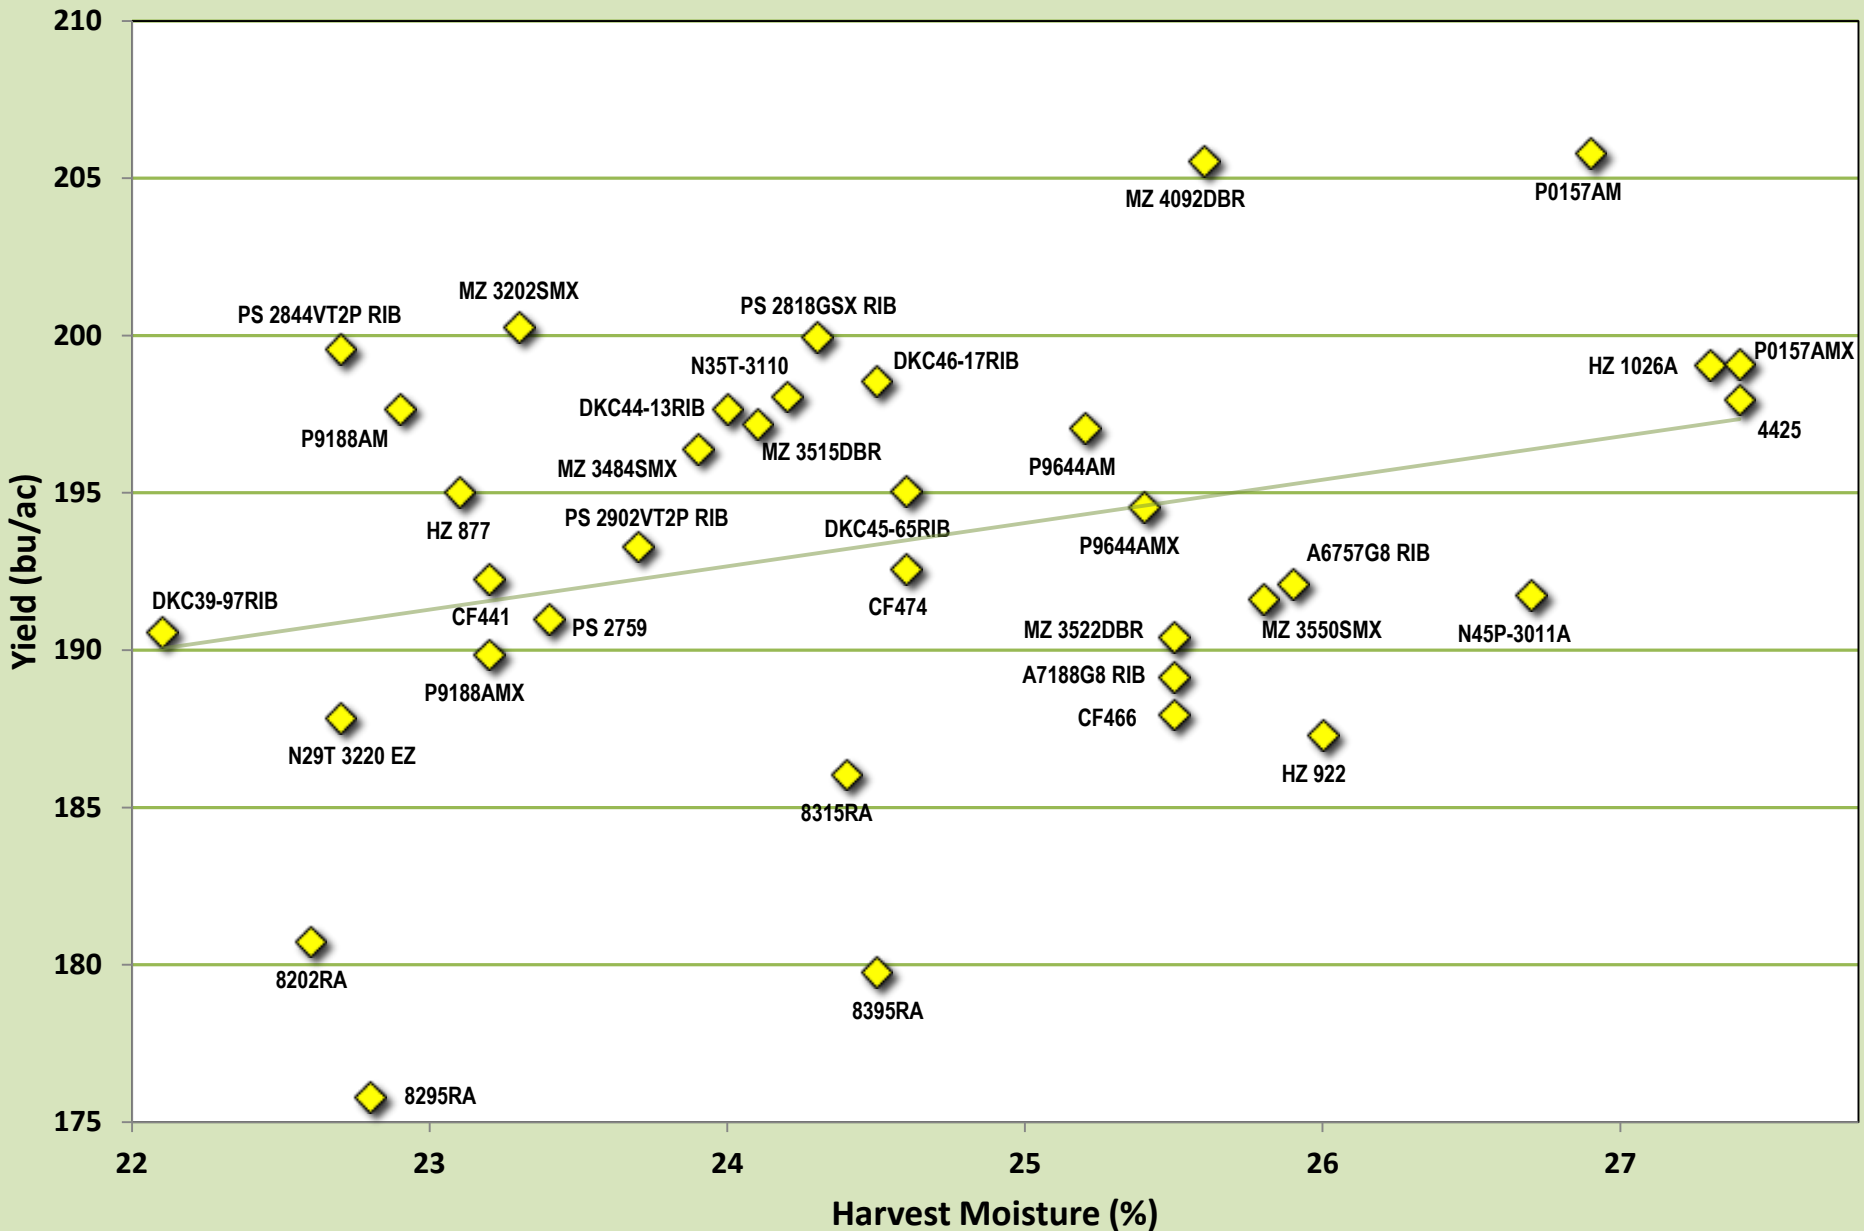

# OCC 1 Year Averages (2015) for Area 3: Ottawa, Winchester, Waterloo, Blyth.

**Average of 3 tests conducted in  
Blyth, Winchester, Waterloo**

# OCC 2 Year Averages (2014-2015) for Area 3: Ottawa, Winchester, Waterloo, Blyth.

Average of 9 tests conducted in

Blyth, Ottawa, Lancaster, Winchester, Dublin, Waterloo