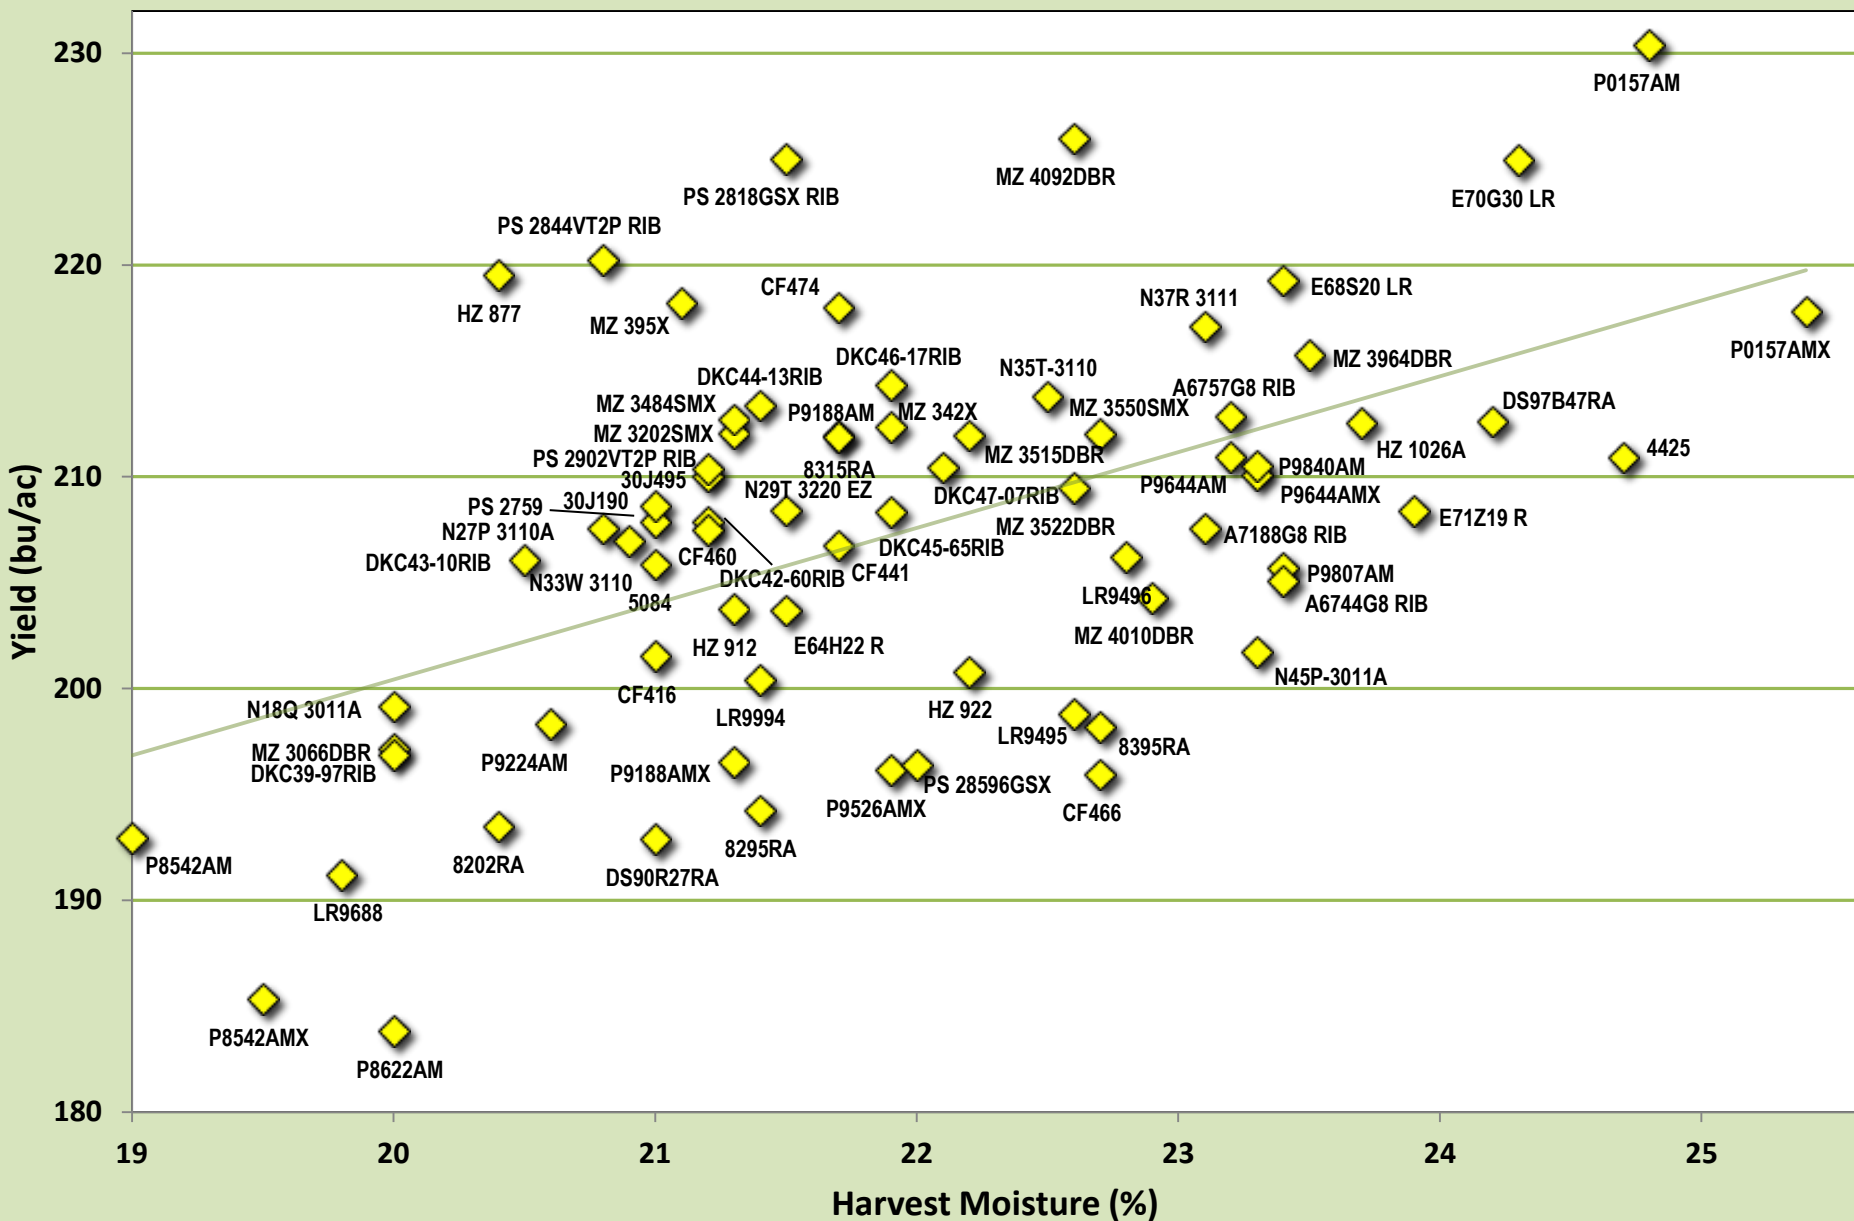

# OCC 1 Year Averages (2015) for Area 3: Ottawa, Winchester, Waterloo, Blyth.

**Average of 3 tests conducted in  
Blyth, Winchester, Waterloo**

# OCC 2 Year Averages (2014-2015) for Area 3: Ottawa, Winchester, Waterloo, Blyth.

Average of 9 tests conducted in

Blyth, Ottawa, Lancaster, Winchester, Dublin, Waterloo