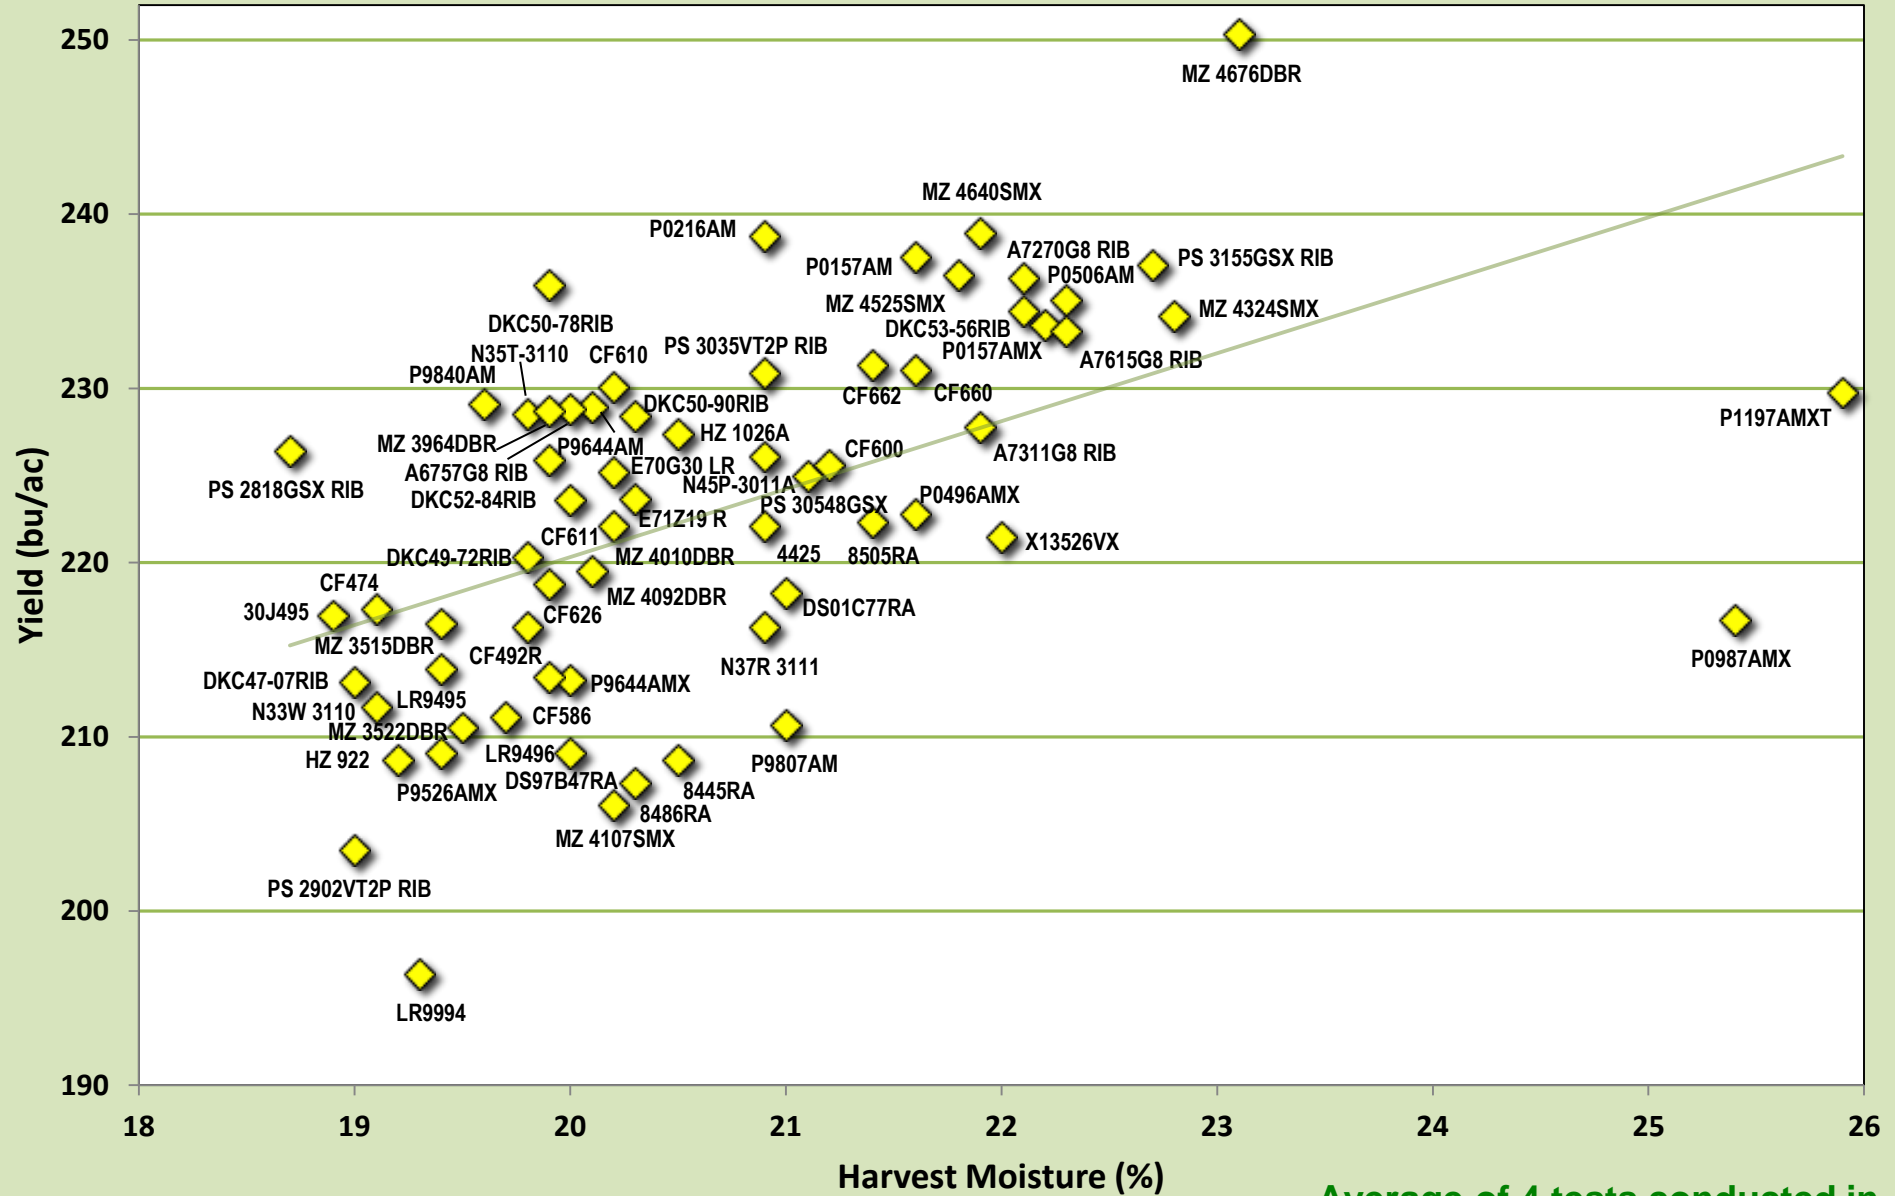

# OCC 1 Year Averages (2015) for Area 4: Exeter, Ilderton, Woodstock, Belmont.

# OCC 2 Year Averages (2014-2015) for Area 4: Exeter, Ilderton, Woodstock, Belmont.