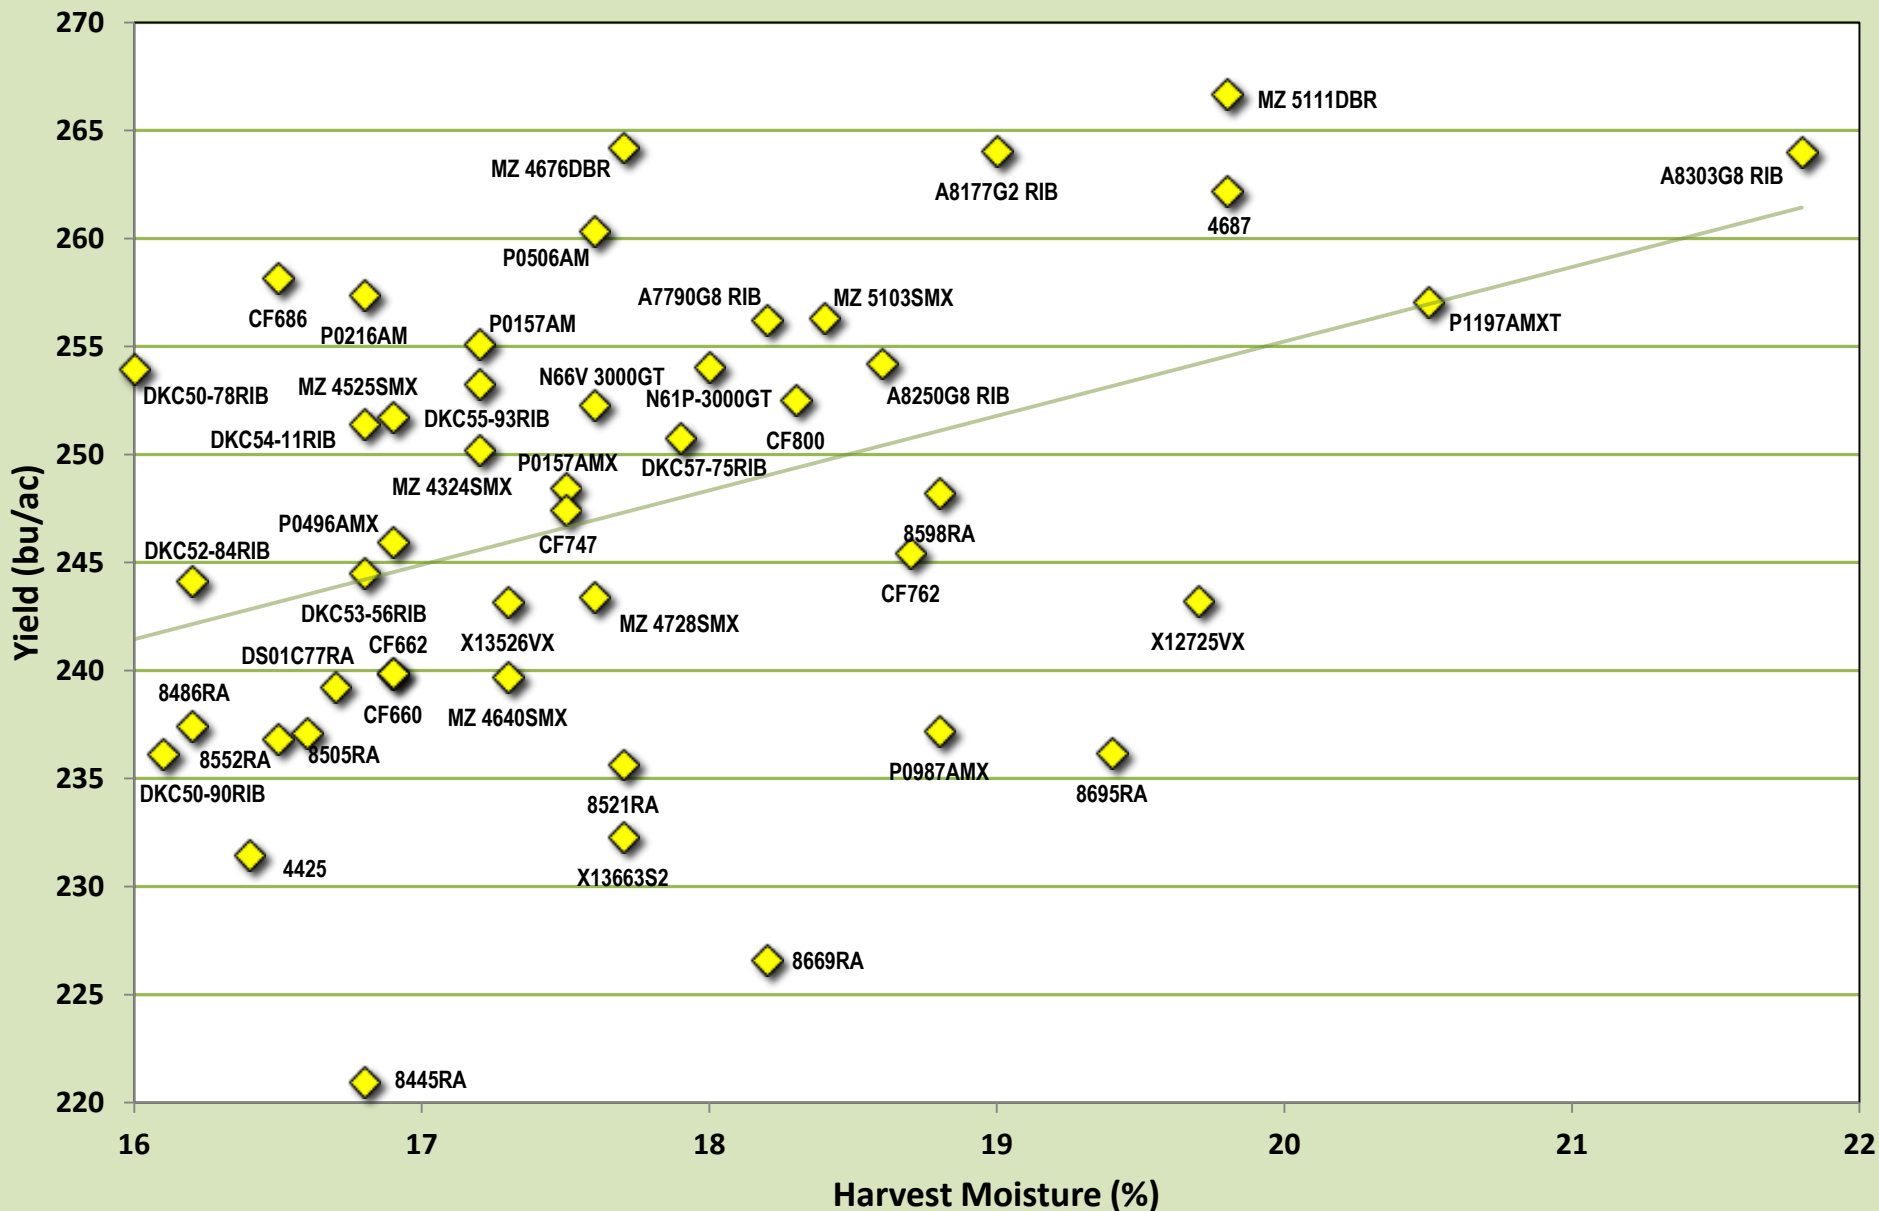

# OCC 1 Year Averages (2015) for Area 5: Ridgetown, Tilbury, Dresden.

# OCC 2 Year Averages (2014-2015) for Area 5: Ridgetown, Tilbury, Dresden.