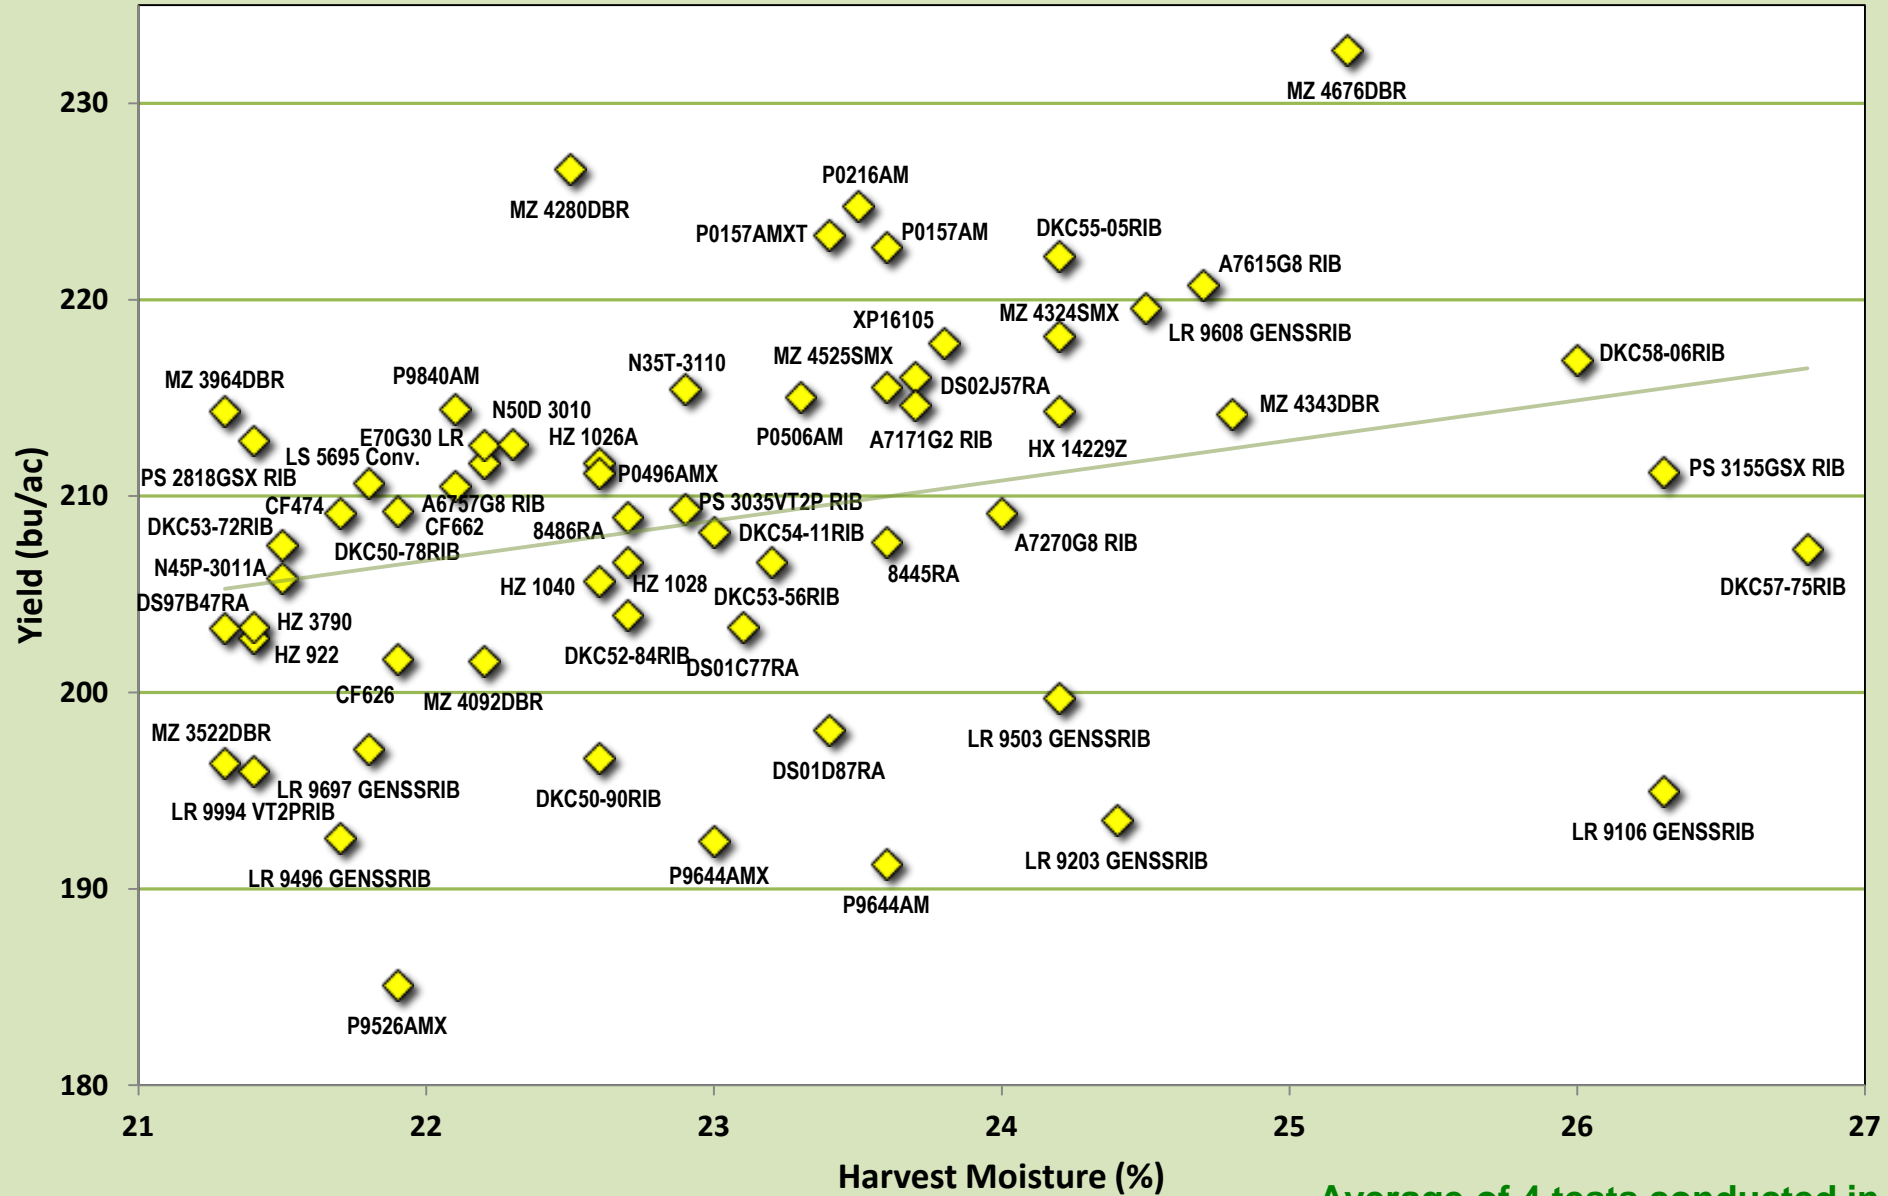

OCC 1 Year Averages (2016) for Area 4: Exeter, Ilderton, Woodstock, Belmont.

OCC 2 Year Averages (2015-2016) for Area 4: Exeter, Ilderton, Woodstock, Belmont.