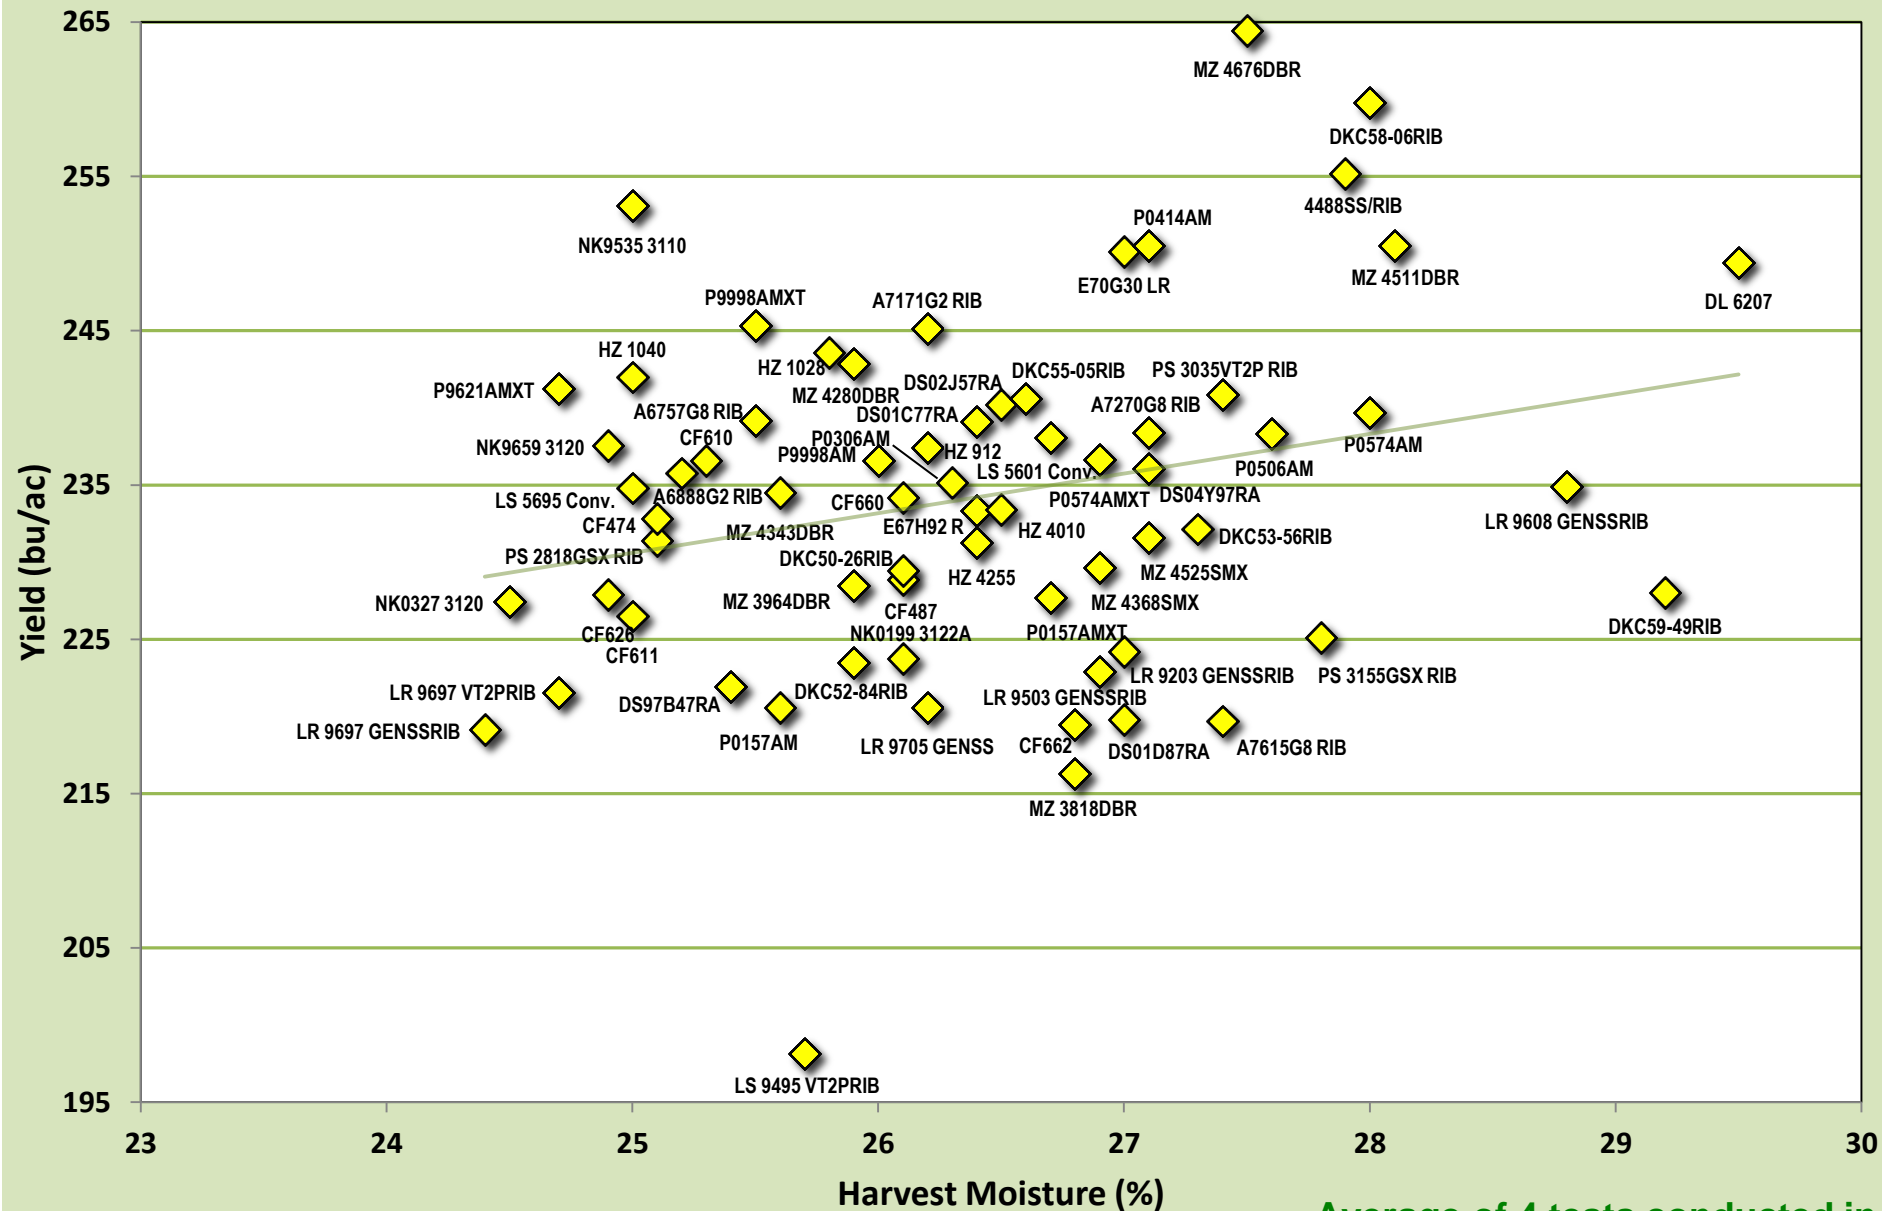

OCC 1 Year Averages (2017) for Area 4: Exeter, Ilderton, Woodstock, Belmont.

OCC 2 Year Averages (2016-2017) for Area 4: Exeter, Ilderton, Woodstock, Belmont.