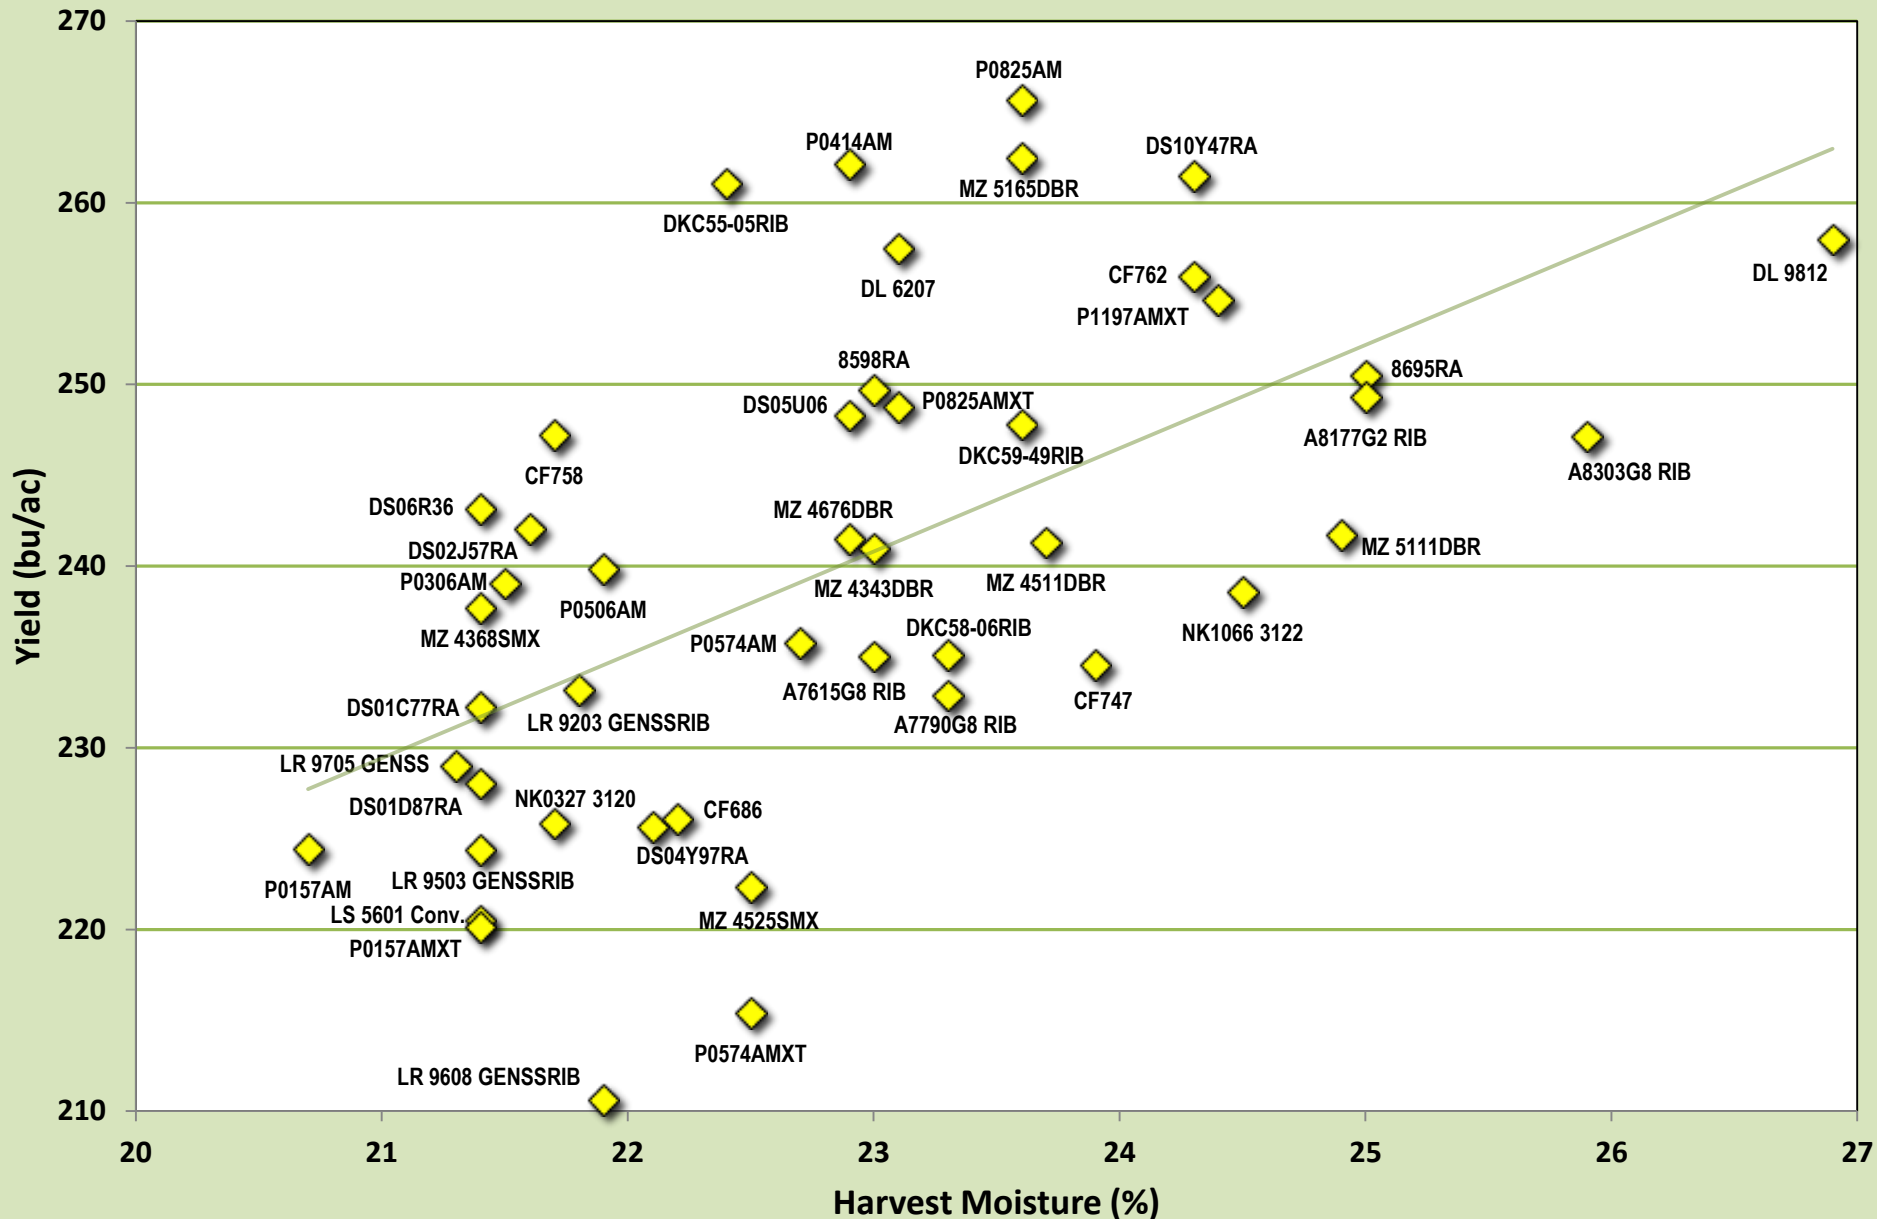

OCC 1 Year Averages (2017) for Area 5: Ridgetown, Tilbury, Dresden.

OCC 2 Year Averages (2016-2017) for Area 5: Ridgetown, Tilbury, Dresden.