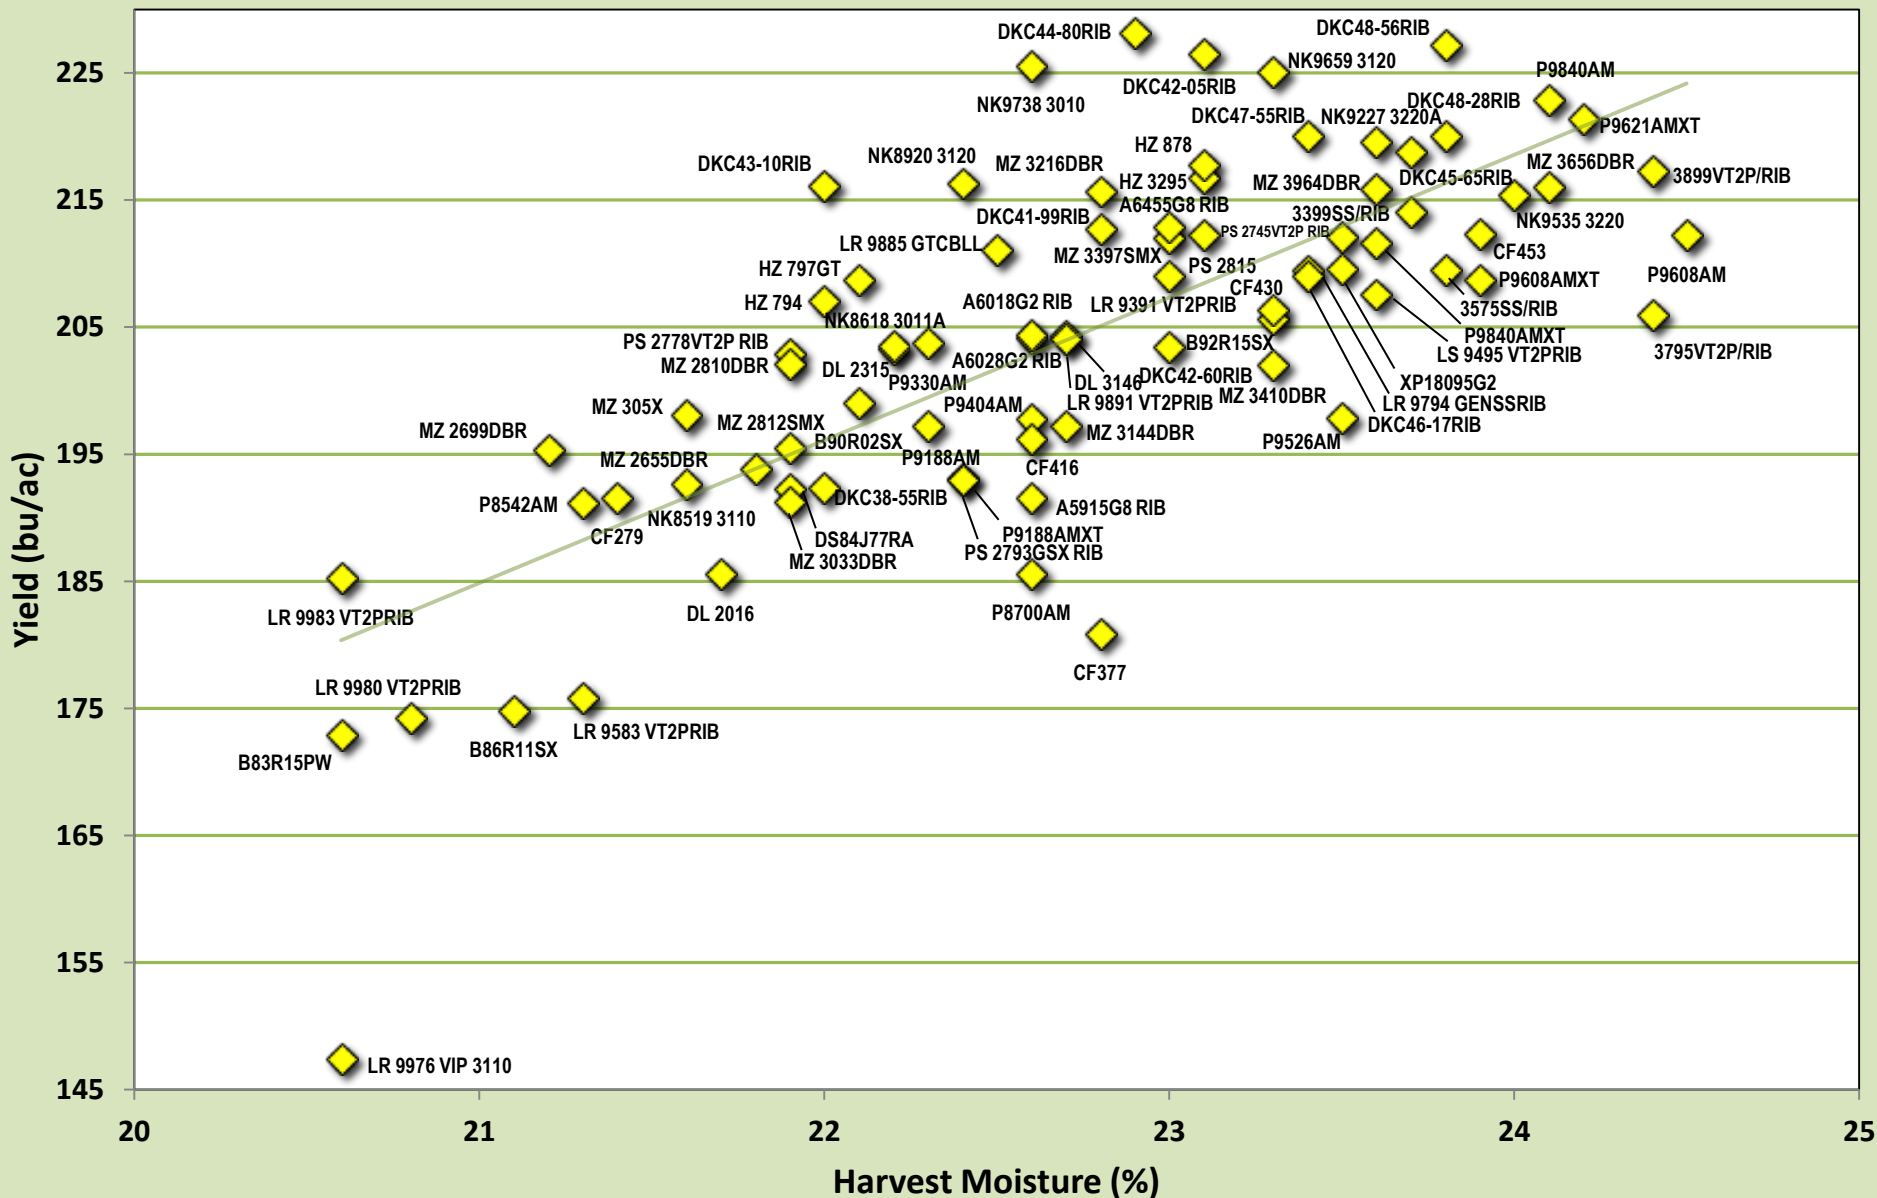

# OCC 1 Year Averages (2018) for Area 2: Elora, Port Hope, Winchester, Wingham.

# OCC 2 Year Averages (2017-2018) for Area 2: Elora, Port Hope, Winchester, Wingham.