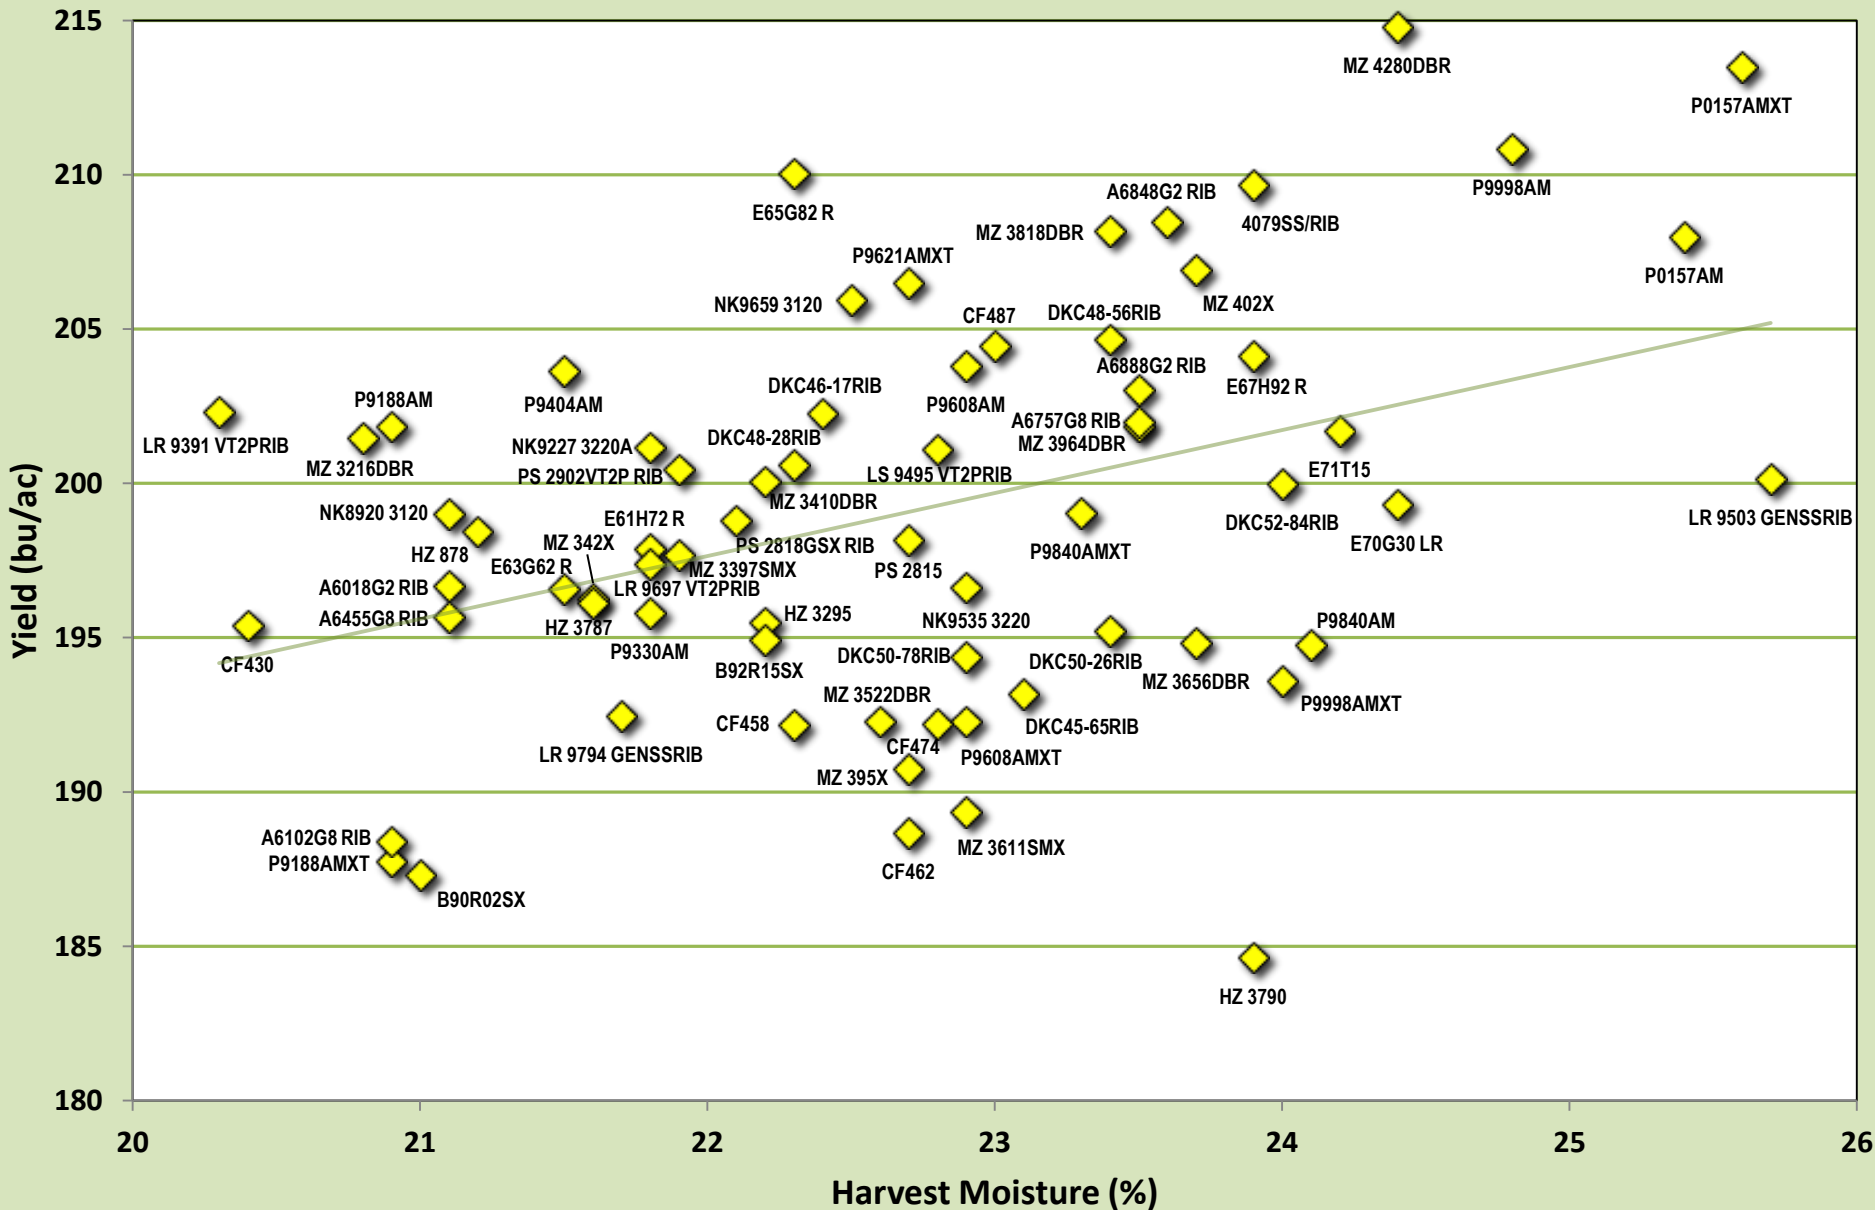

# OCC 1 Year Averages (2018) for Area 3E: Bainsville, Ottawa, Winchester.

OCC 2 Year Averages (2017-2018) for Area 3E: Bainsville, Ottawa, Winchester.

©2018 Ontario Crop Committee

Please refer to Table 3E for hybrid brand and complete agronomic performance data.

Average of 5 tests conducted in Bainsville, Ottawa, Winchester