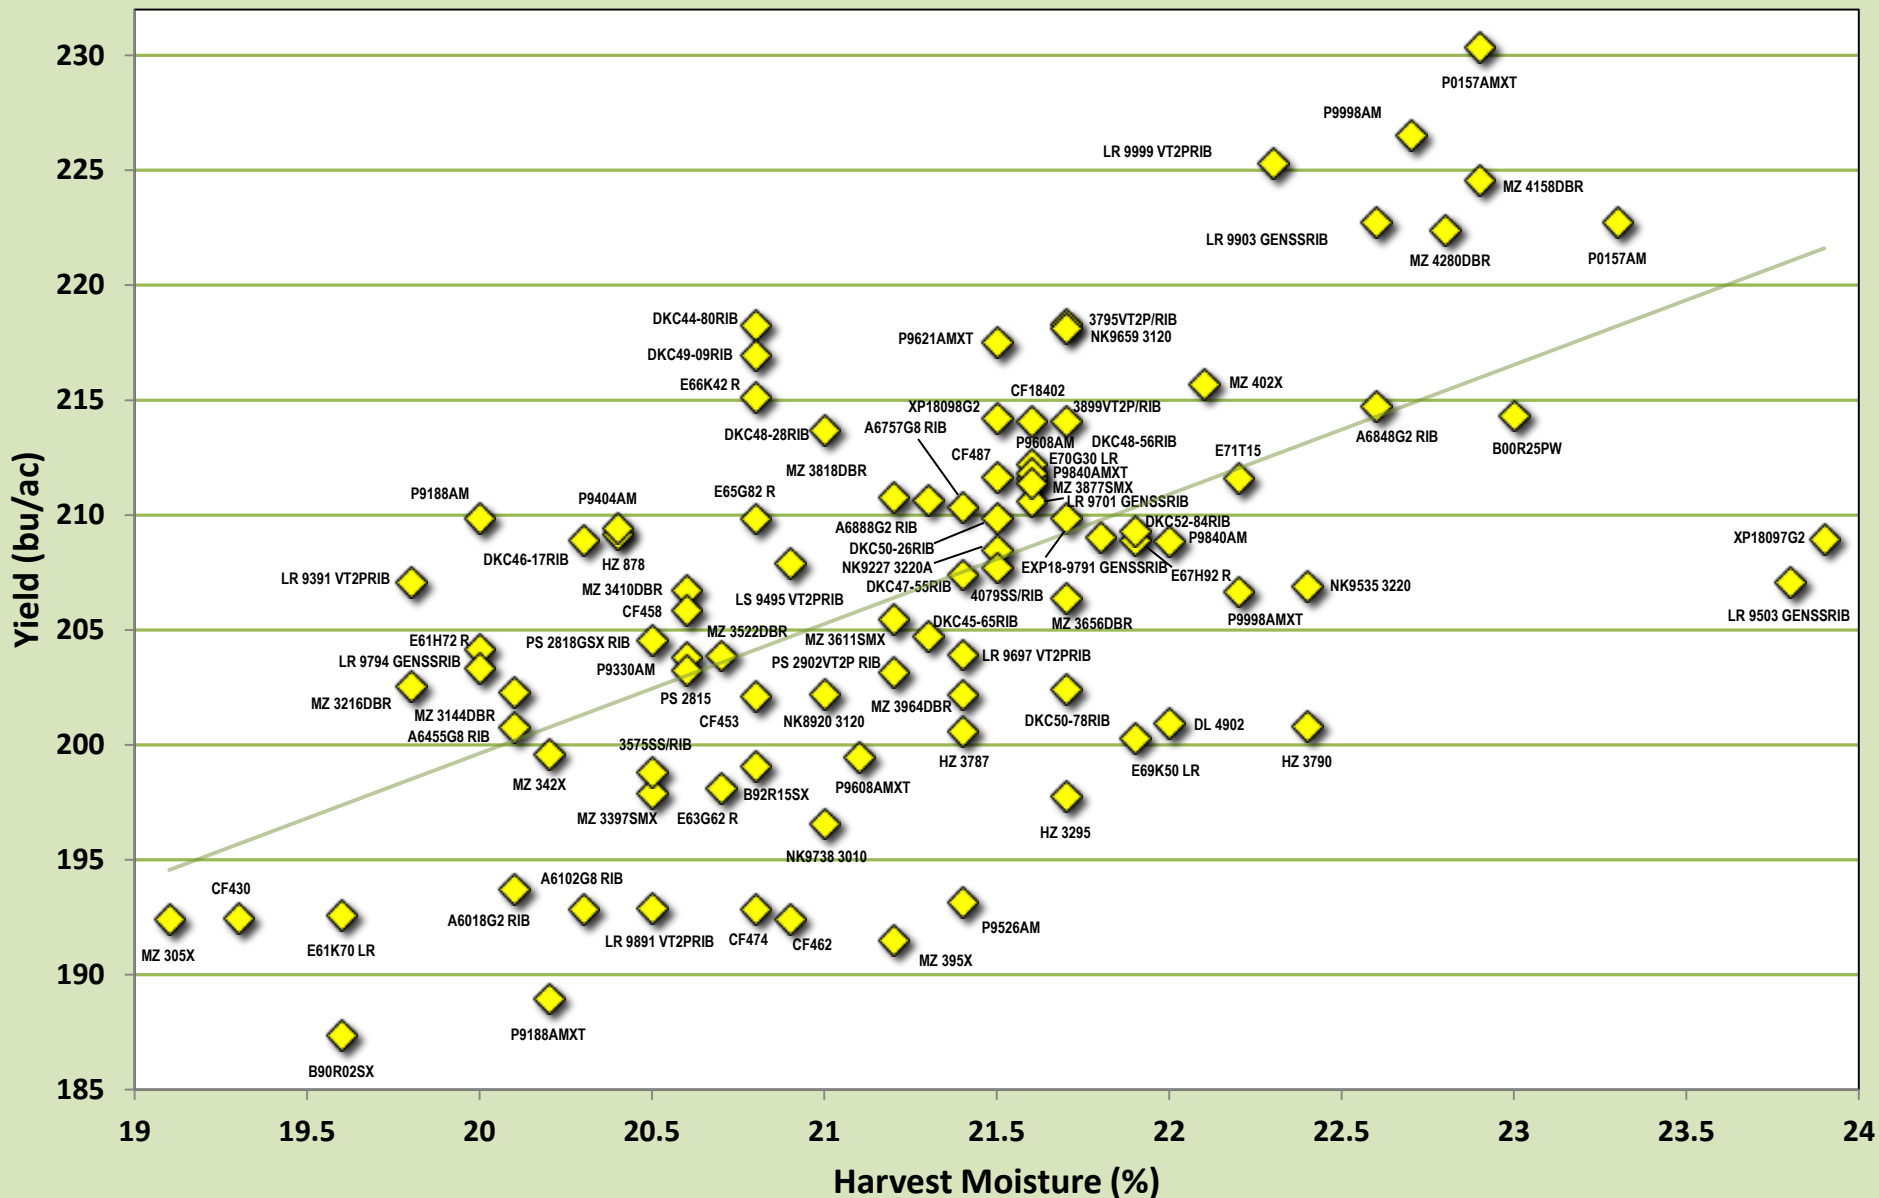

# OCC 1 Year Averages (2018) for Area 3E: Bainsville, Ottawa, Winchester.

OCC 2 Year Averages (2017-2018) for Area 3E: Bainsville, Ottawa, Winchester.

©2018 Ontario Crop Committee

Please refer to Table 3E for hybrid brand and complete agronomic performance data.

Average of 5 tests conducted in Bainsville, Ottawa, Winchester