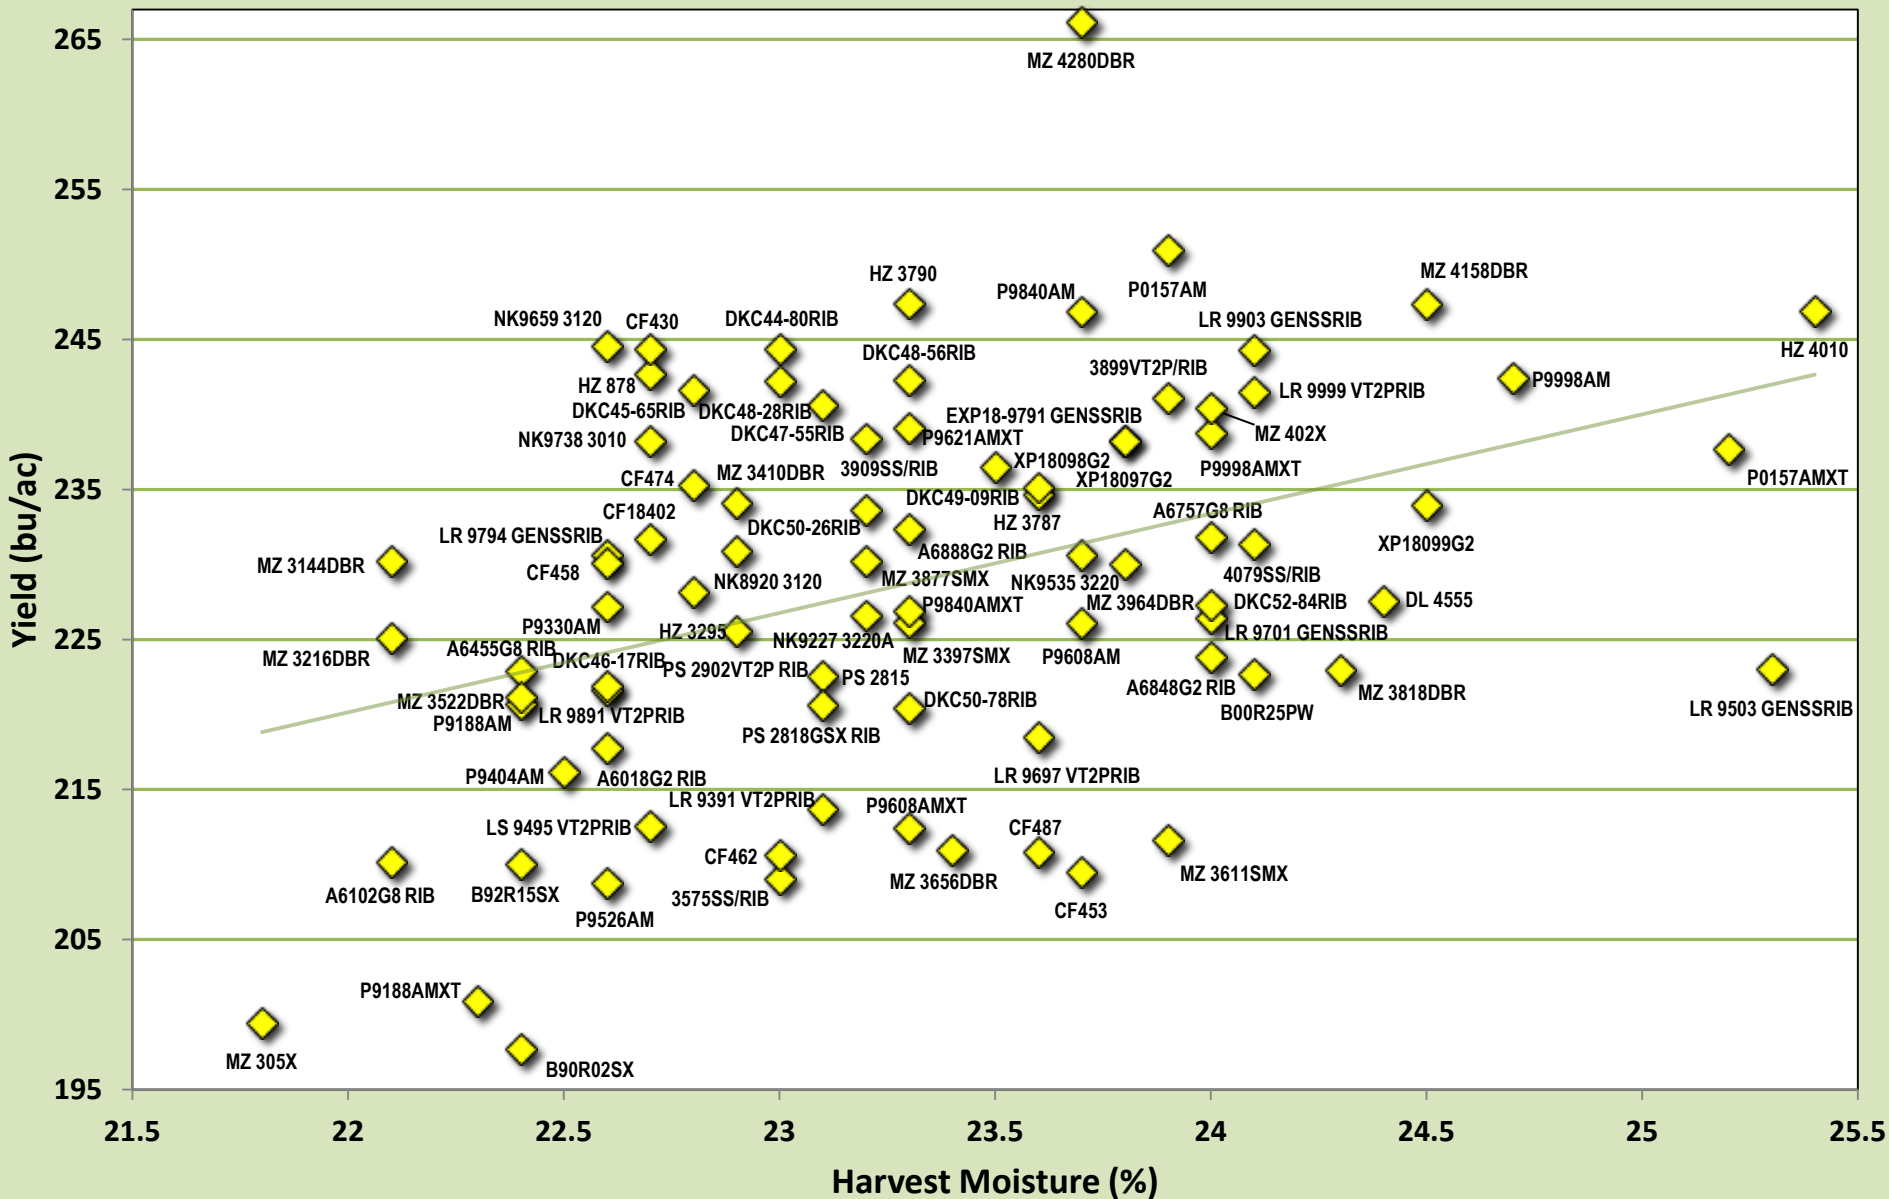

OCC 1 Year Averages (2018) for Area 3W: Blyth, Port Hope, Waterloo.

OCC 2 Year Averages (2017-2018) for Area 3W: Blyth, Port Hope, Waterloo.