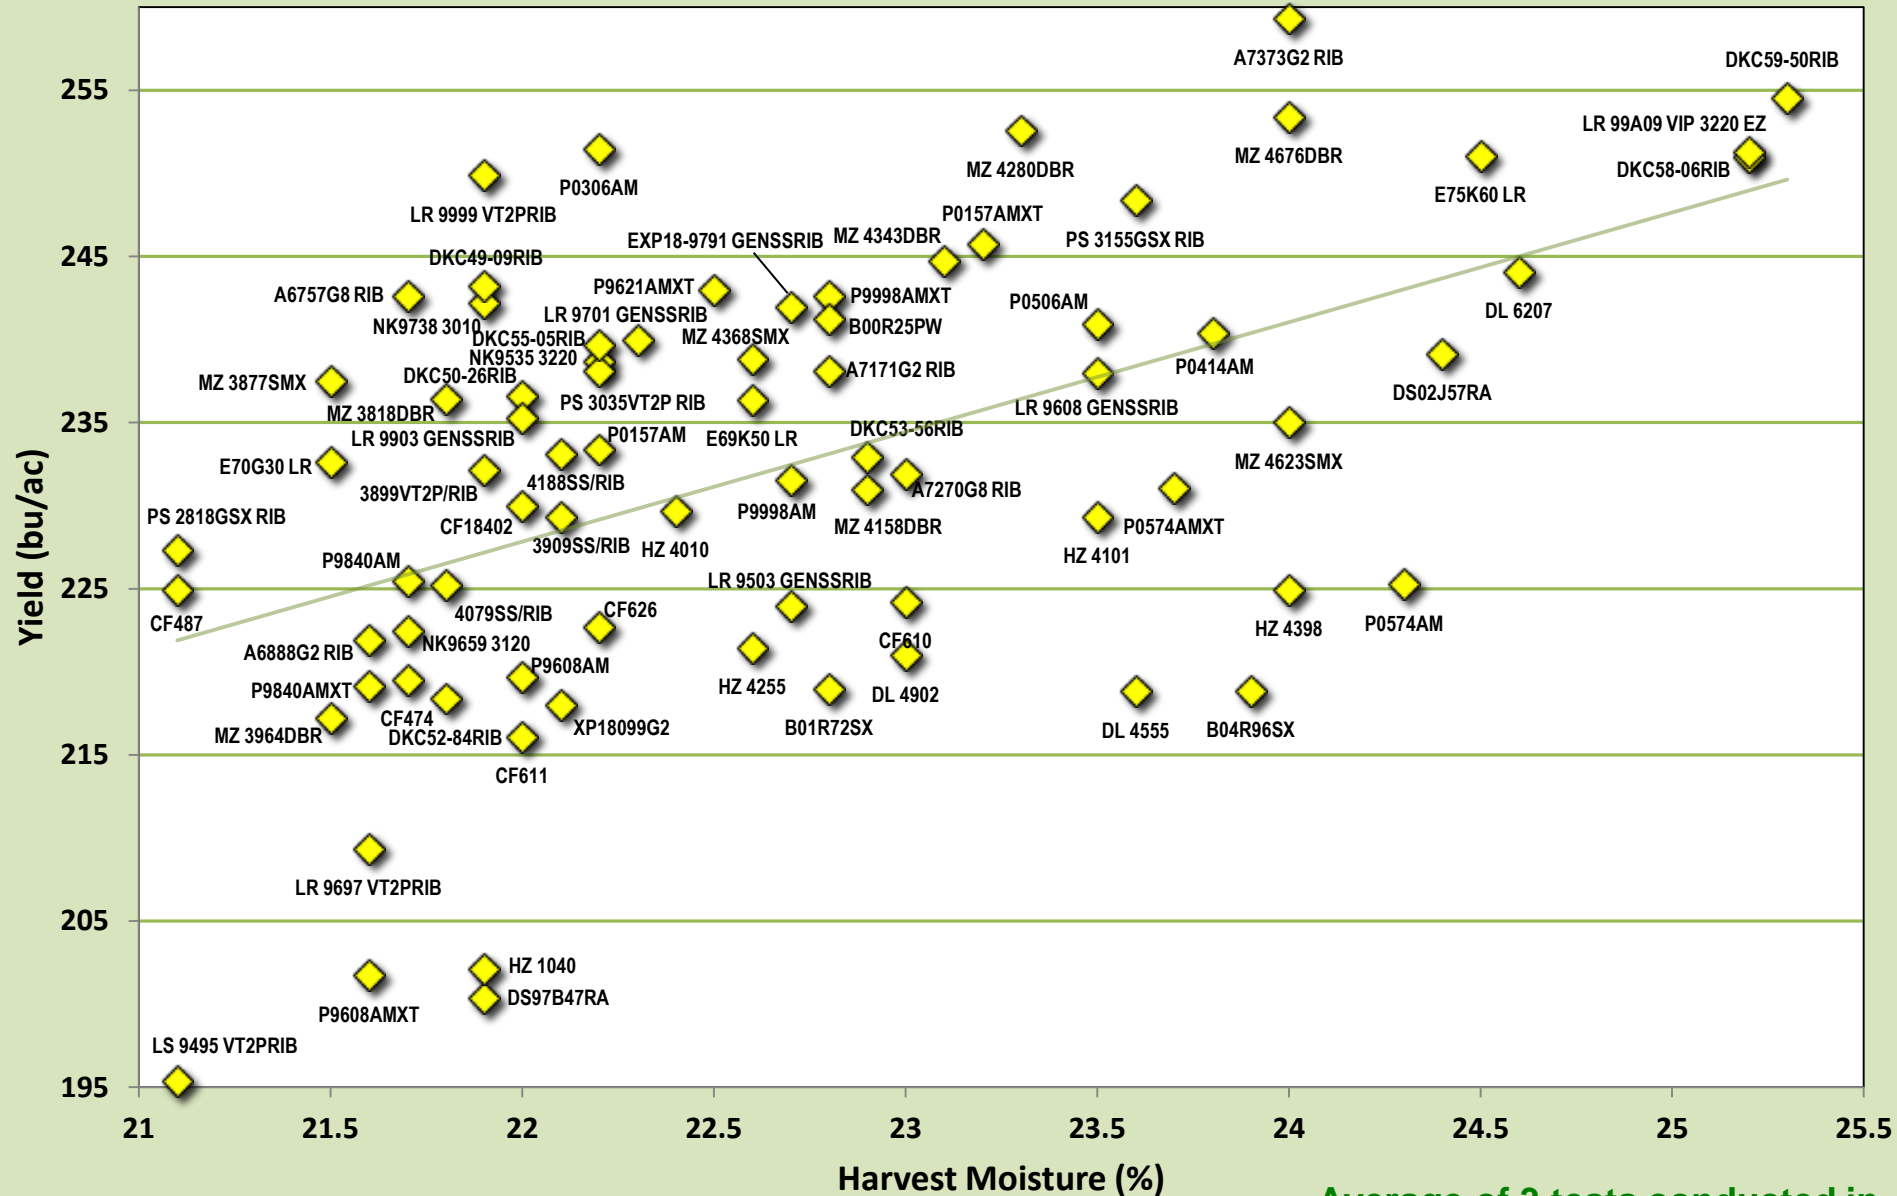

# OCC 1 Year Averages (2018) for Area 4: Exeter, Ilderton, Woodstock, Belmont.

# OCC 2 Year Averages (2017-2018) for Area 4: Exeter, Ilderton, Woodstock, Belmont.