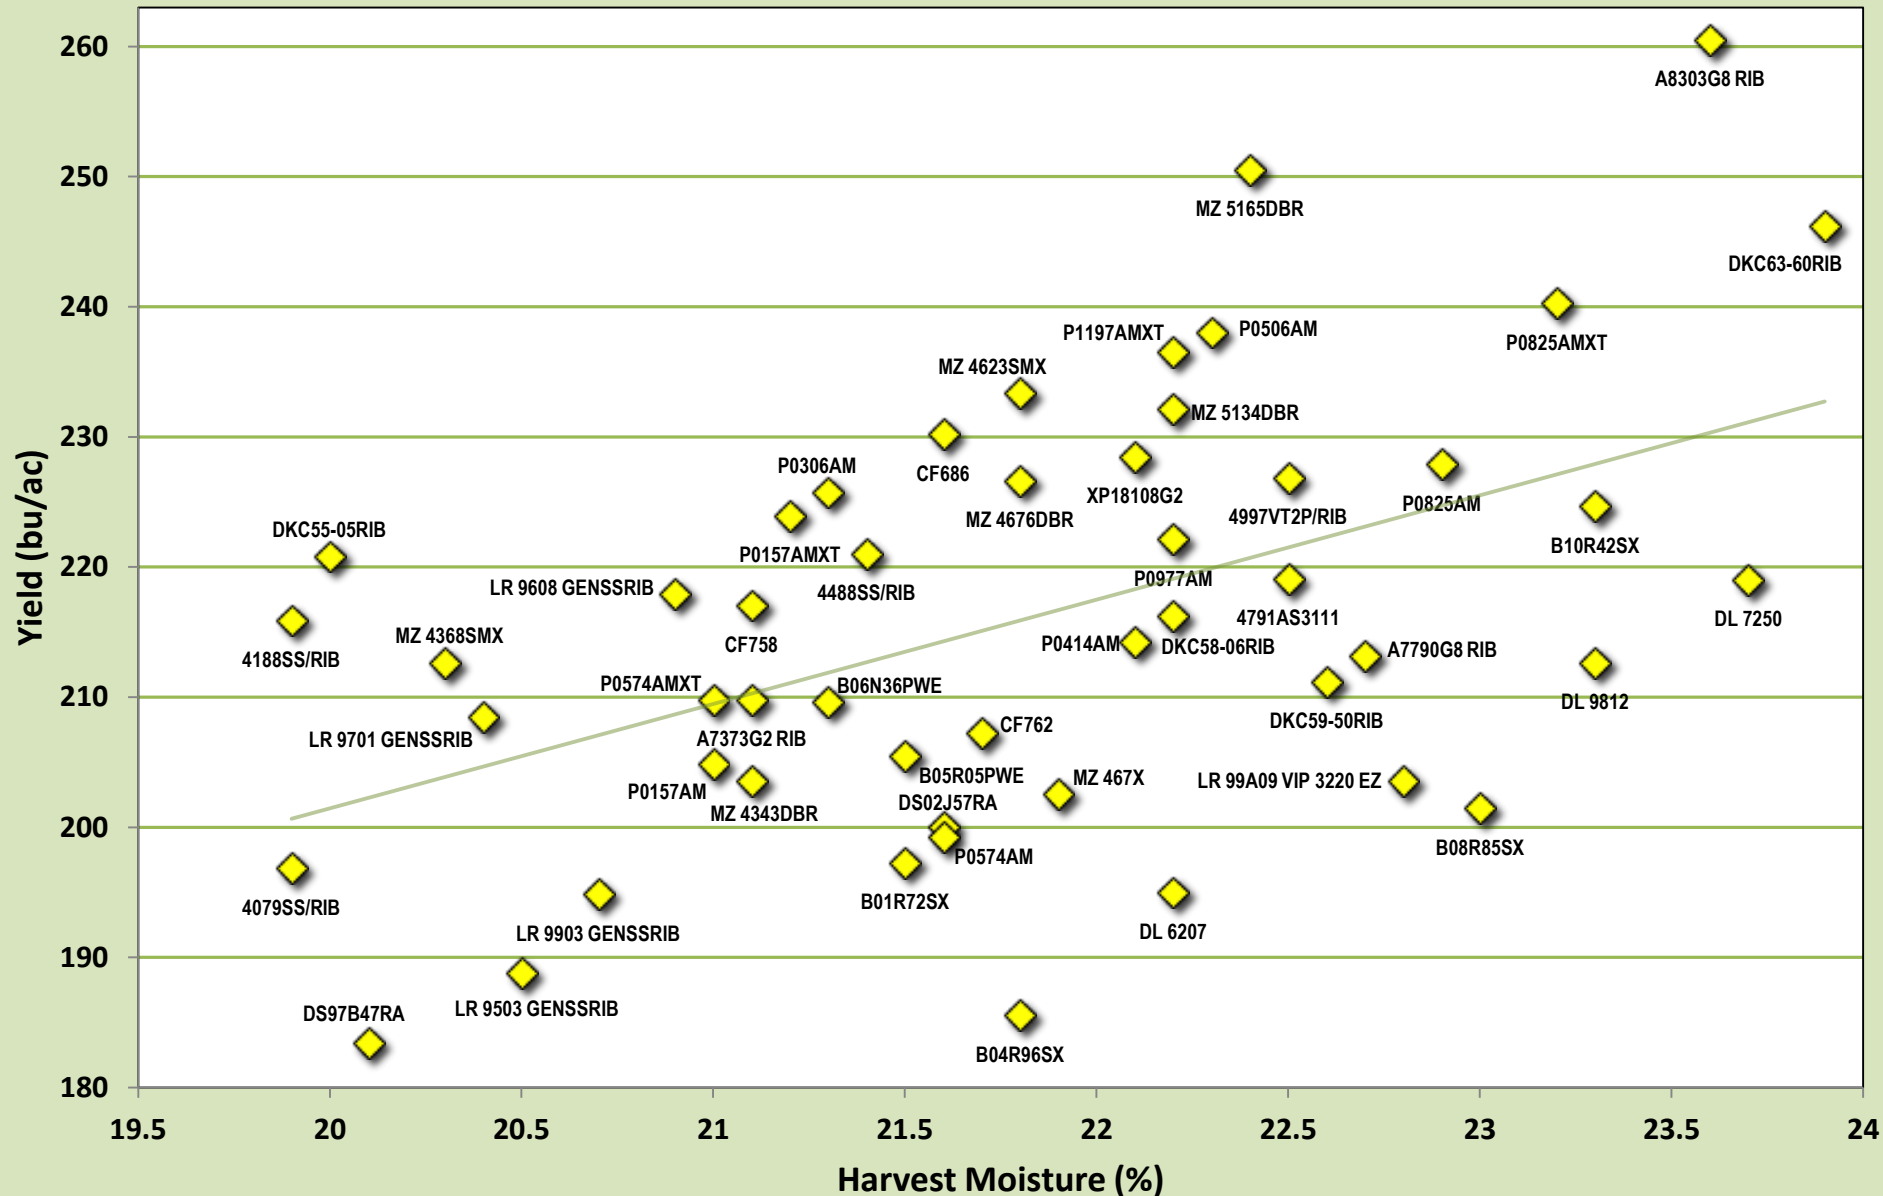

OCC 1 Year Averages (2018) for Area 5: Ridgetown, Tilbury, Dresden.

OCC 2 Year Averages (2017-2018) for Area 5: Ridgetown, Tilbury, Dresden.

**Average of 5 tests conducted in
Ridgetown, Tilbury, Dresden**