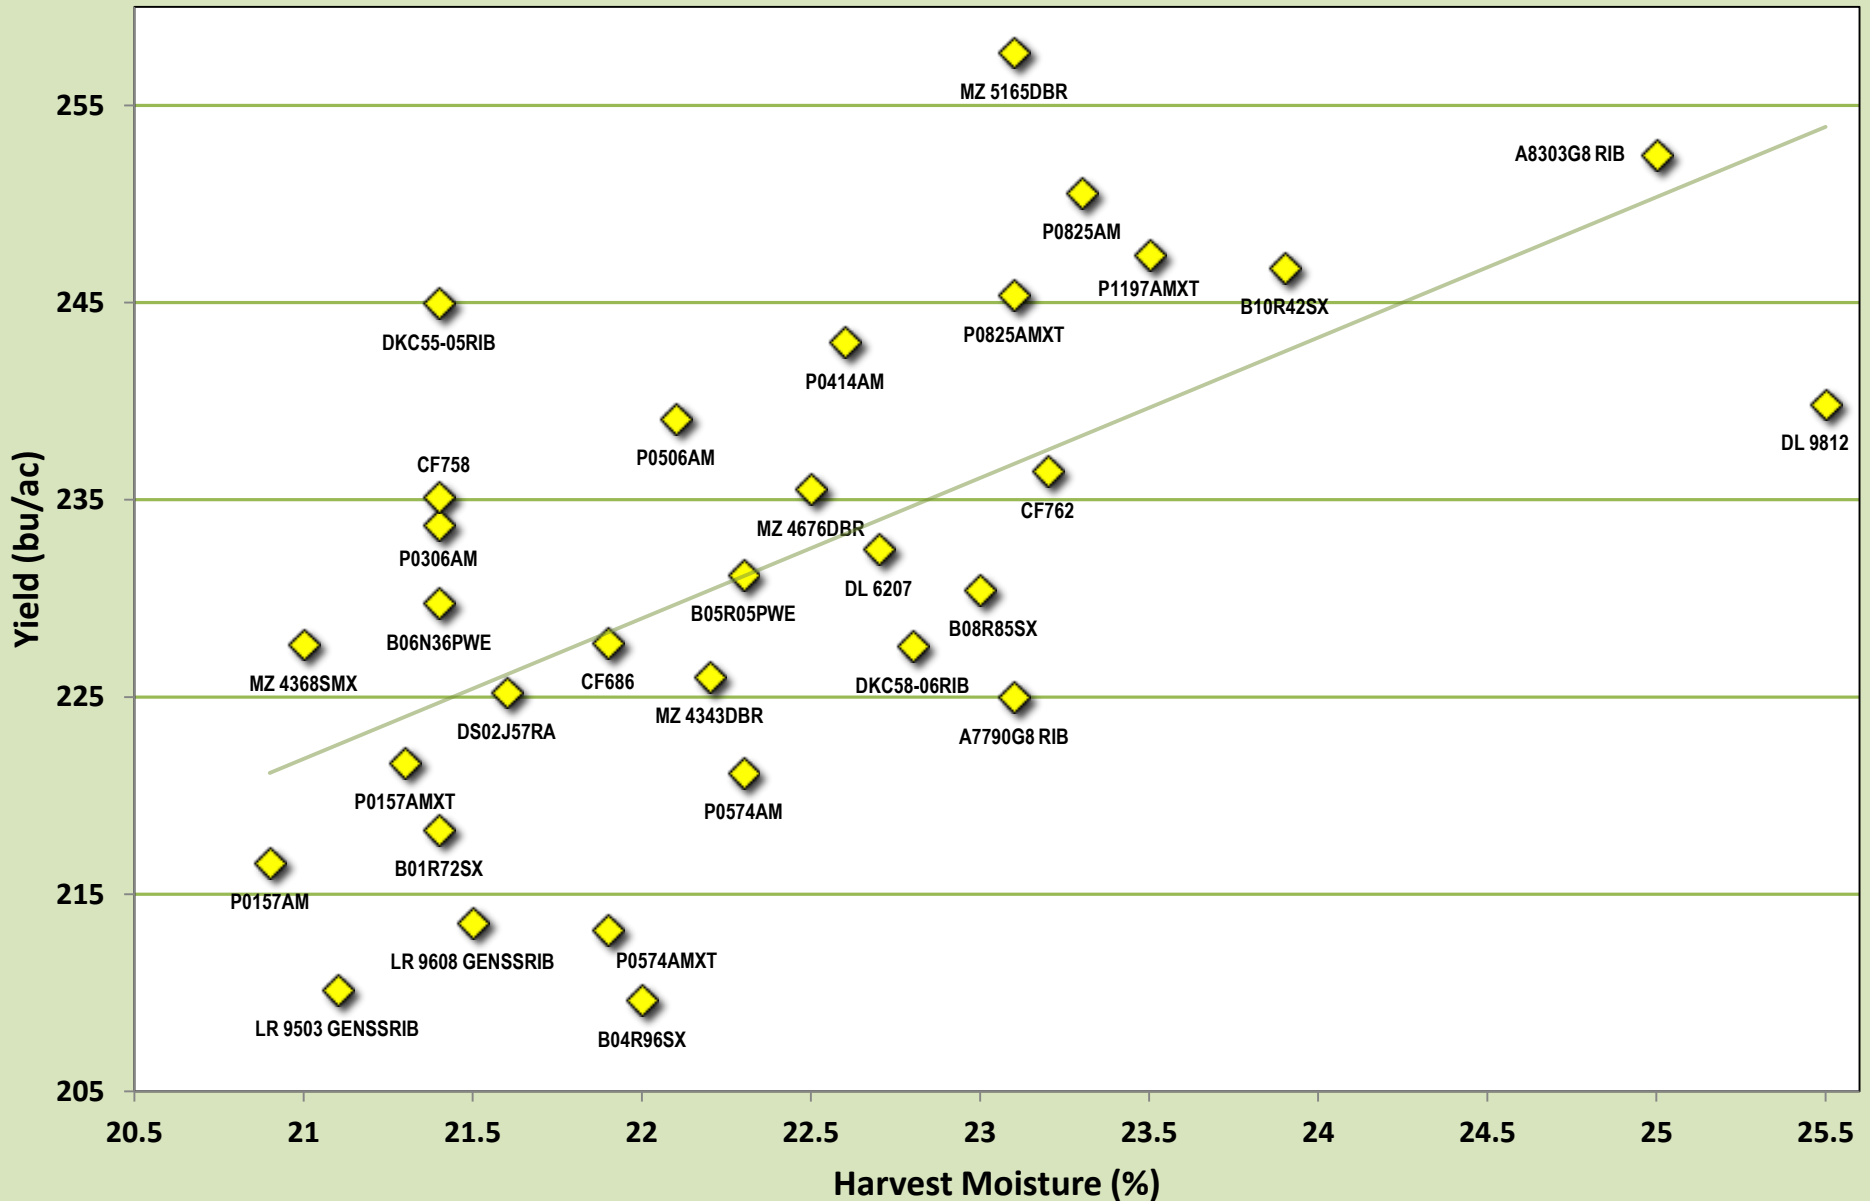

OCC 1 Year Averages (2018) for Area 5: Ridgetown, Tilbury, Dresden.

OCC 2 Year Averages (2017-2018) for Area 5: Ridgetown, Tilbury, Dresden.

**Average of 5 tests conducted in
Ridgetown, Tilbury, Dresden**