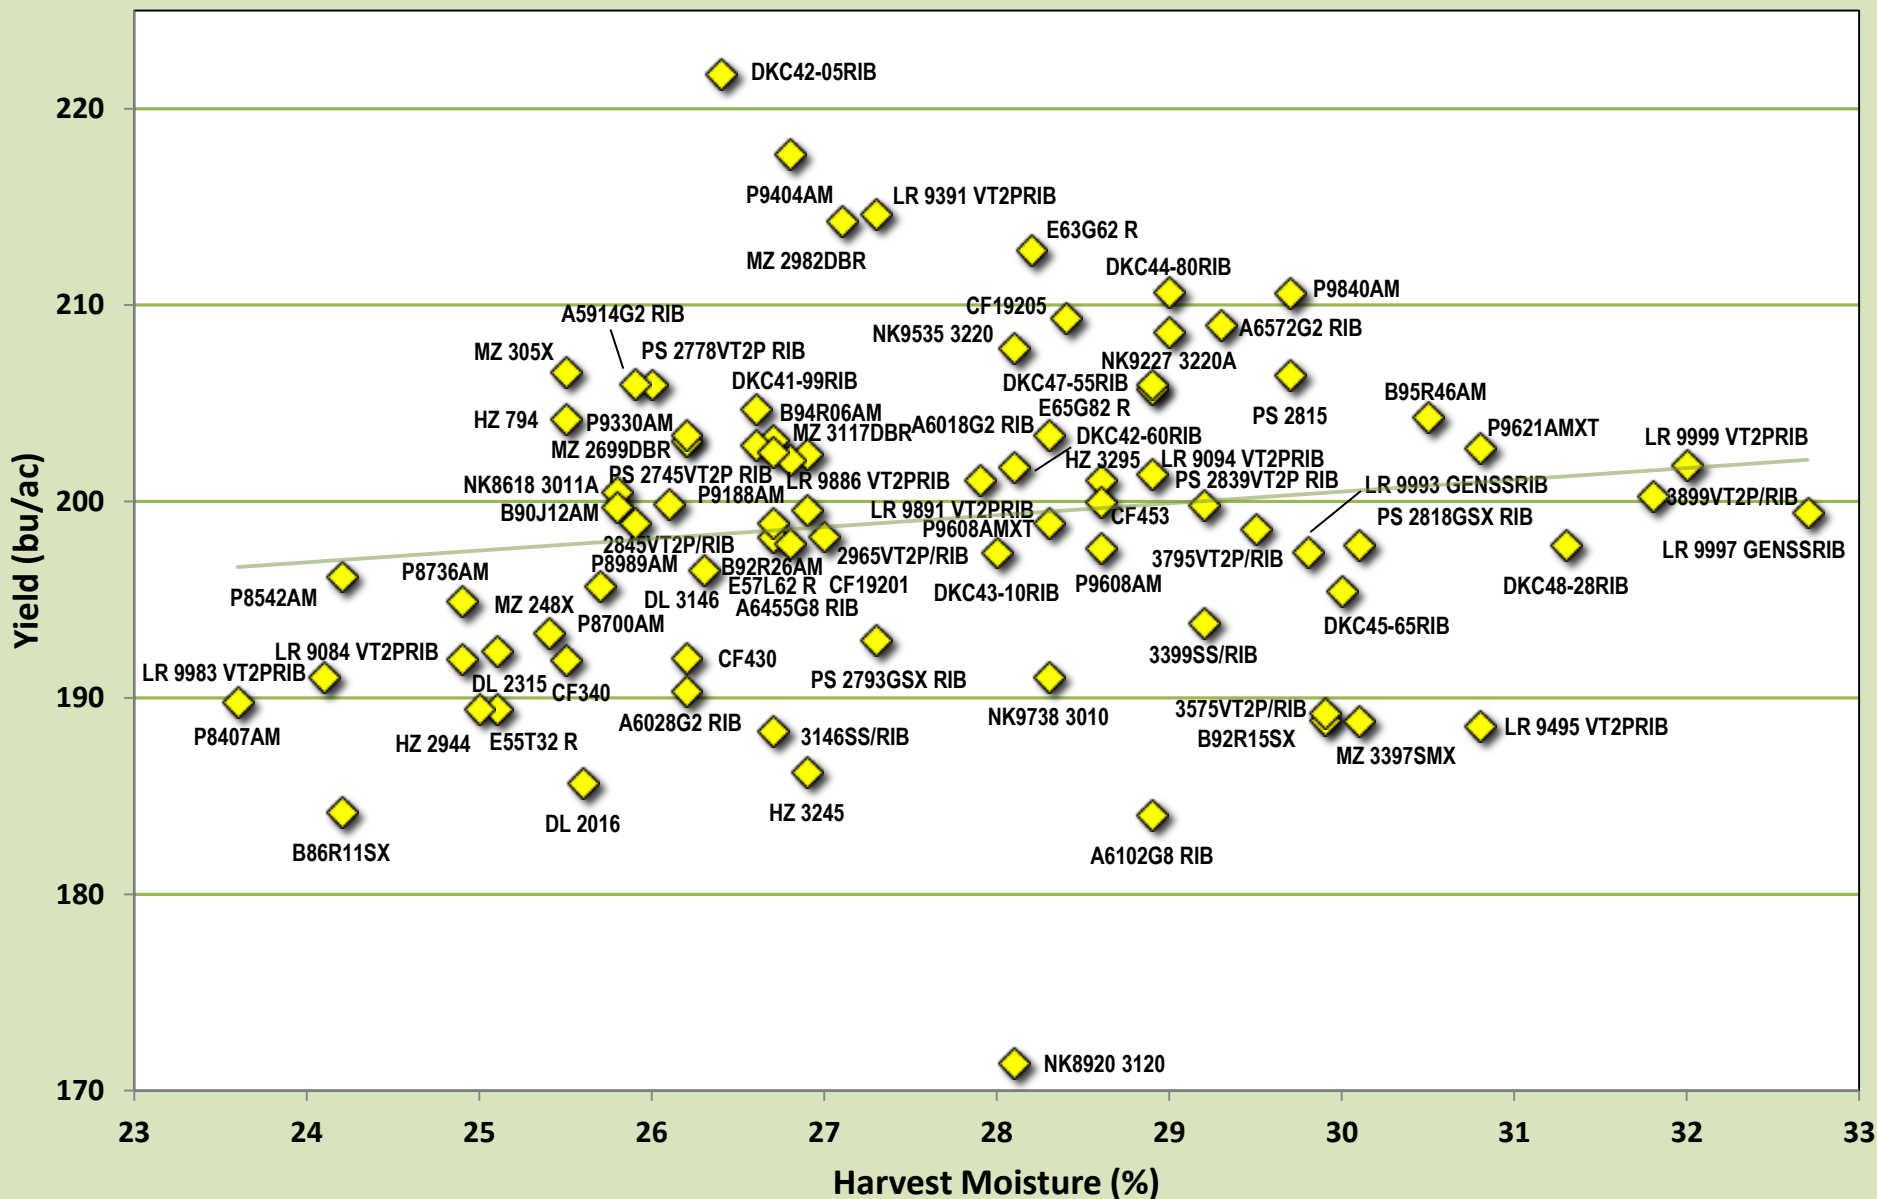

OCC 1 Year Averages (2019) for Area 2: Elora, Port Hope, Winchester, Wingham.

Average of 3 tests conducted in
Elora, Wingham, Winchester

©2019 Ontario Corn Committee
Please refer to Table 2 for hybrid brand and complete agronomic performance data.

OCC 2 Year Averages (2018-2019) for Area 2: Elora, Port Hope, Winchester, Wingham.