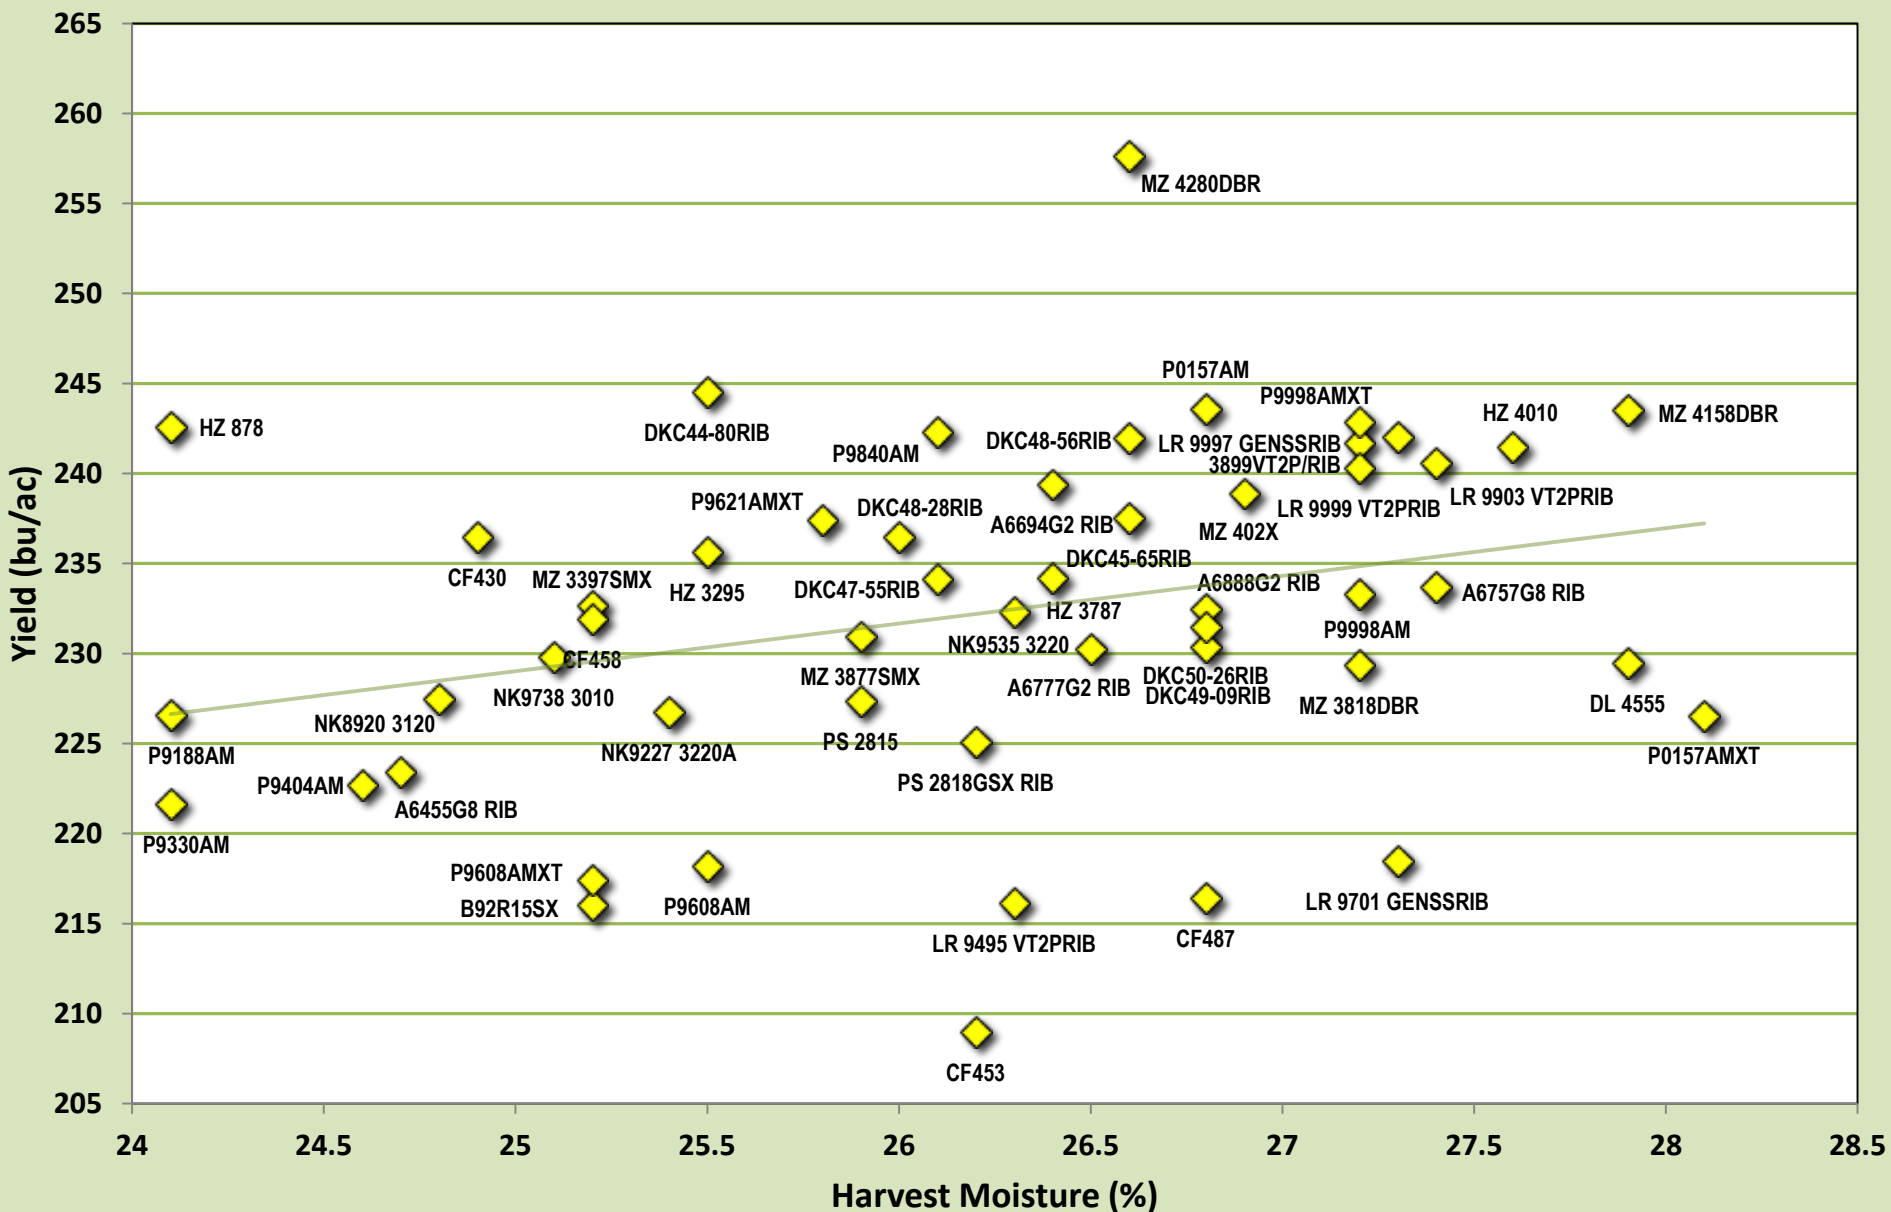

# OCC 1 Year Averages (2019) for Area 3W: Blyth, Port Hope, Waterloo.

Average of 2 tests conducted in  
Blyth, Waterloo

# OCC 2 Year Averages (2018-2019) for Area 3W: Blyth, Port Hope, Waterloo.

**Average of 5 tests conducted in  
Blyth, Port Hope, Waterloo**