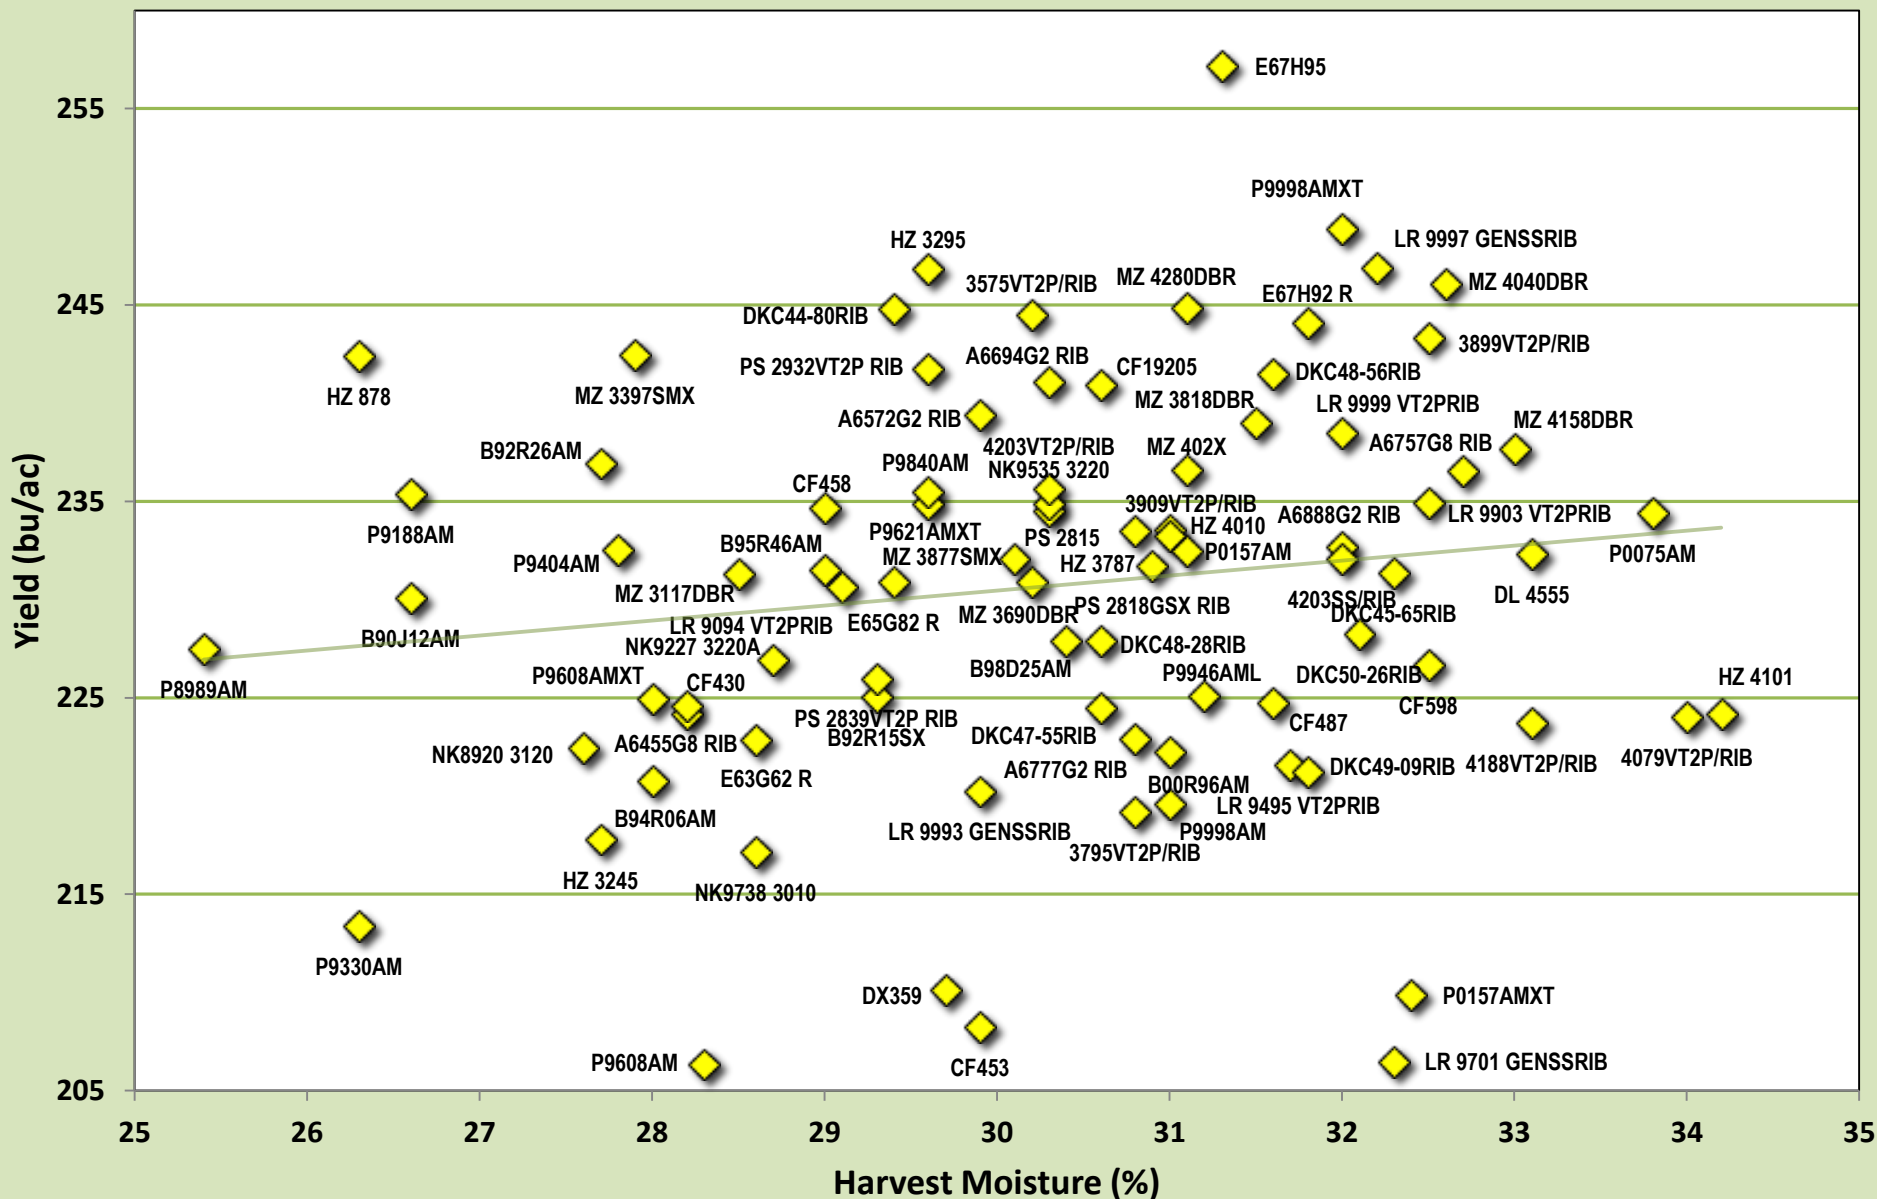

# OCC 1 Year Averages (2019) for Area 3W: Blyth, Port Hope, Waterloo.

Average of 2 tests conducted in  
Blyth, Waterloo

# OCC 2 Year Averages (2018-2019) for Area 3W: Blyth, Port Hope, Waterloo.

**Average of 5 tests conducted in  
Blyth, Port Hope, Waterloo**