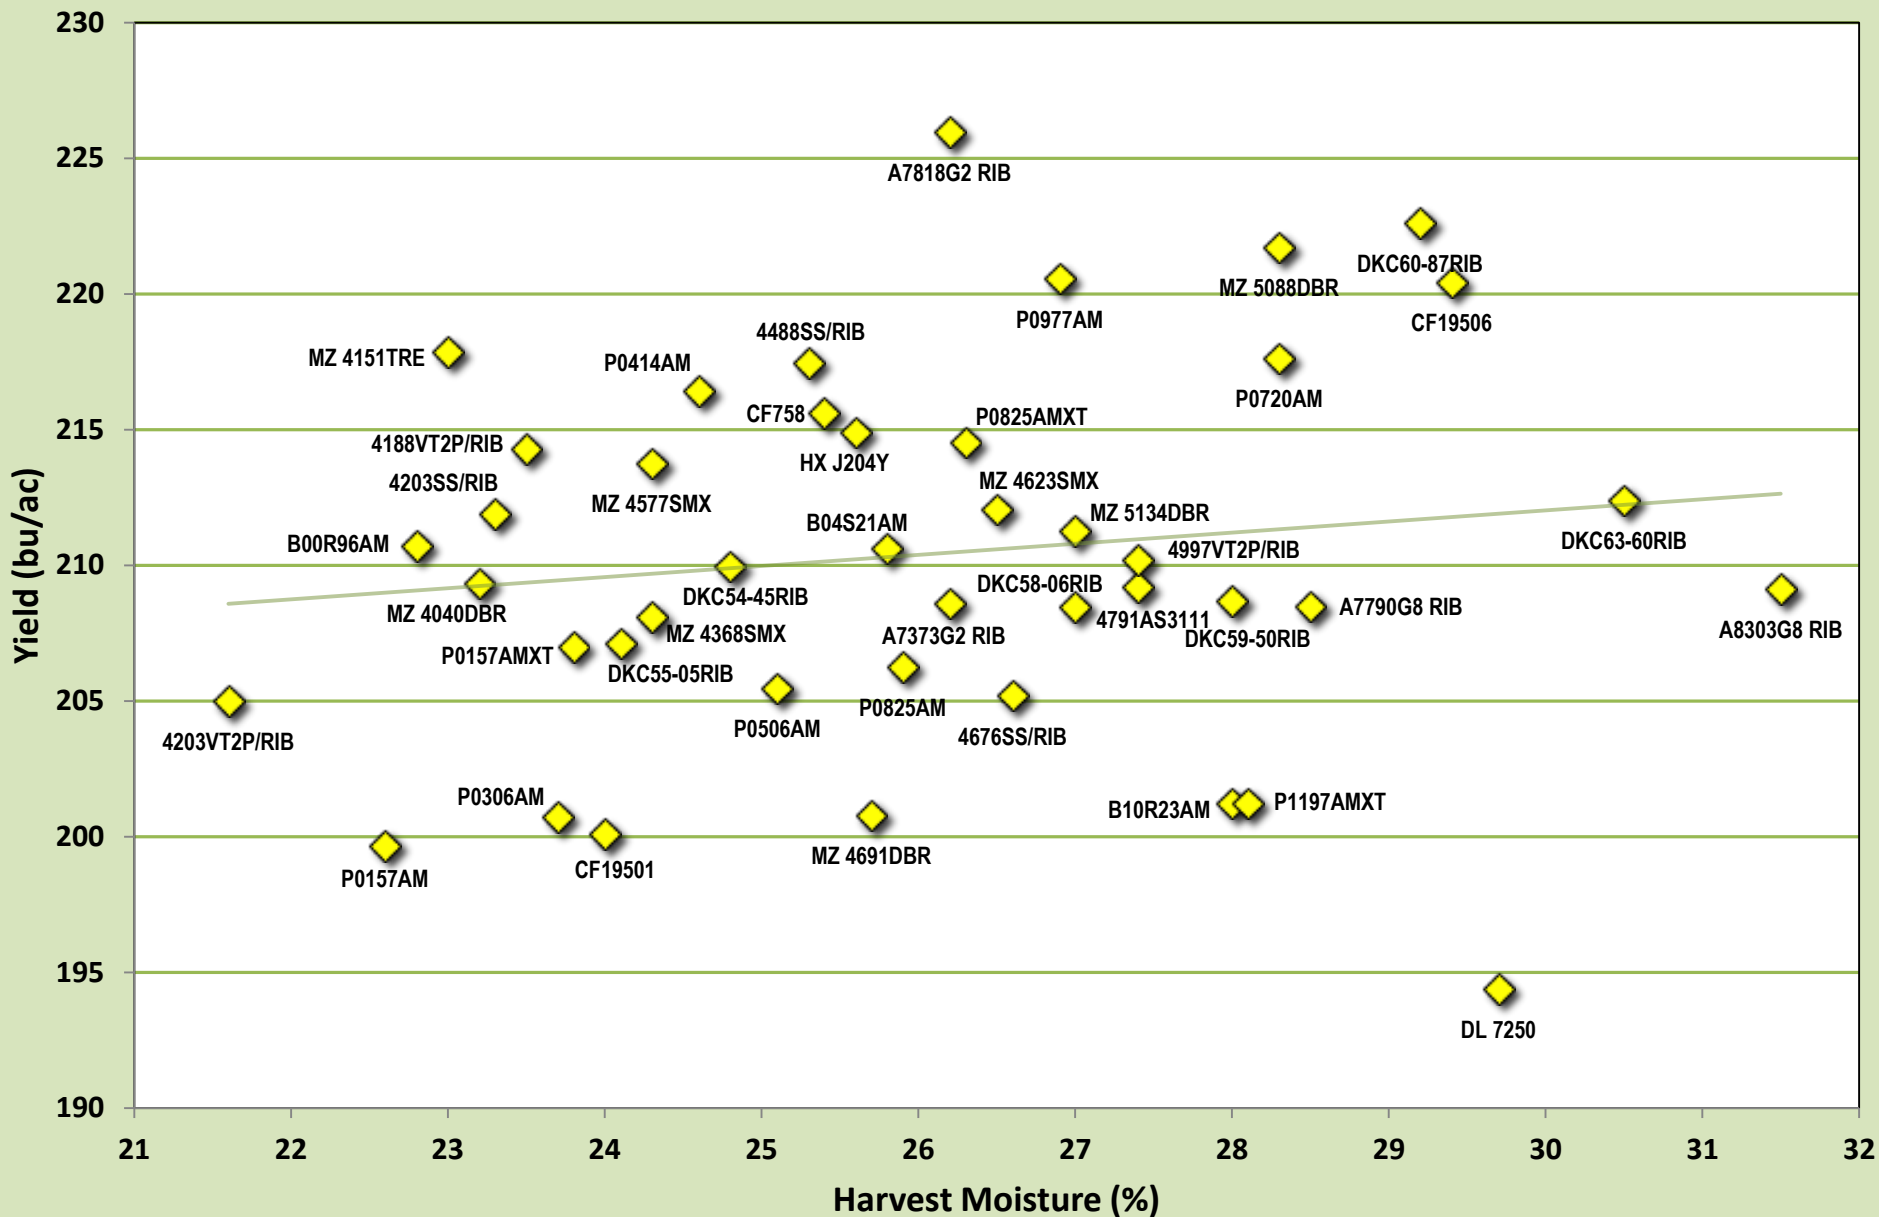

OCC 1 Year Averages (2019) for Area 5: Ridgetown, Tilbury, Dresden.

OCC 2 Year Averages (2018-2019) for Area 5: Ridgetown, Tilbury, Dresden.