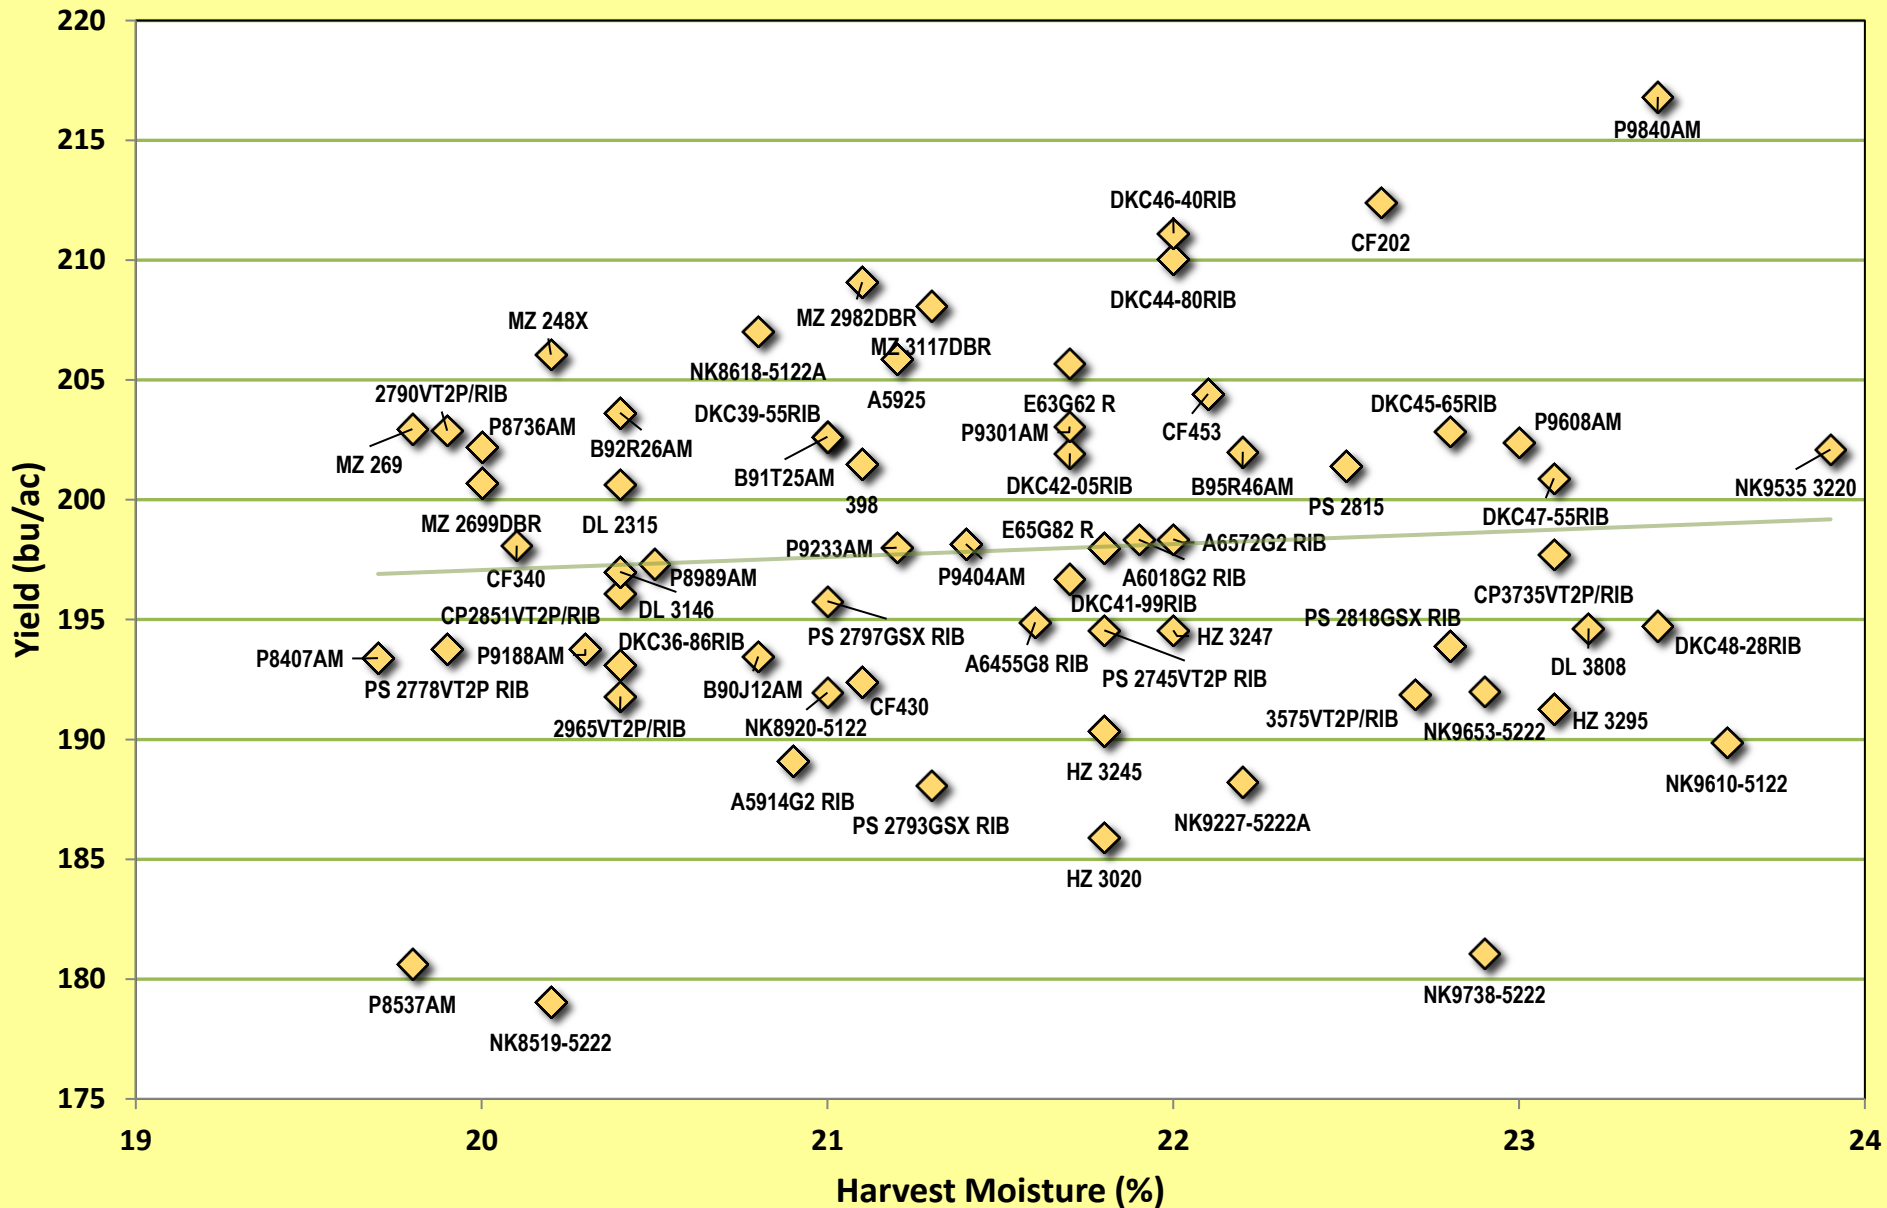

OCC 1 Year Averages (2020) for Area 2: Elora, Port Hope, Winchester, Wingham.

OCC 2 Year Averages (2019-2020) for Area 2: Elora, Port Hope, Winchester, Wingham.