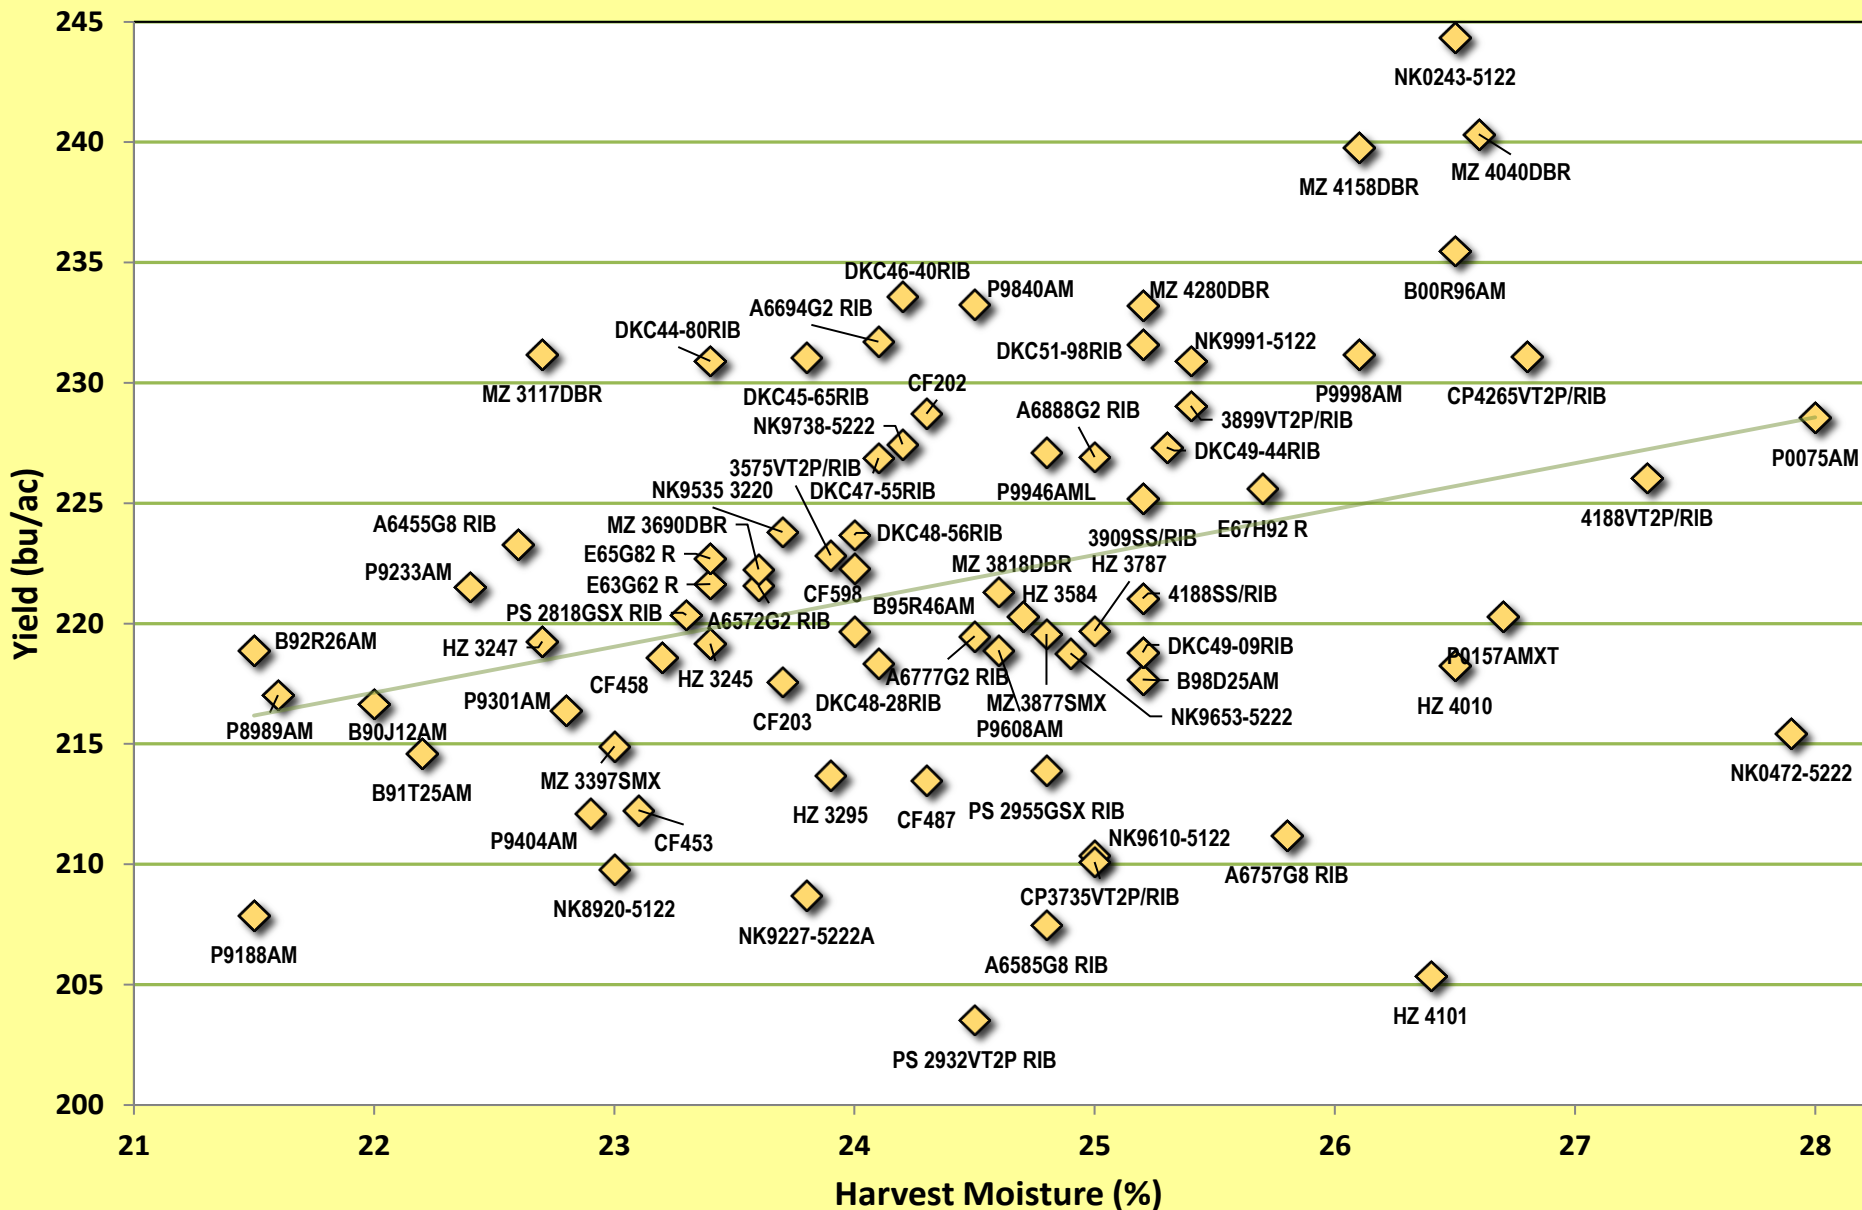

OCC 1 Year Averages (2020) for Area 3W: Blyth, Port Hope, Waterloo.

OCC 2 Year Averages (2019-2020) for Area 3W: Blyth, Port Hope, Waterloo.