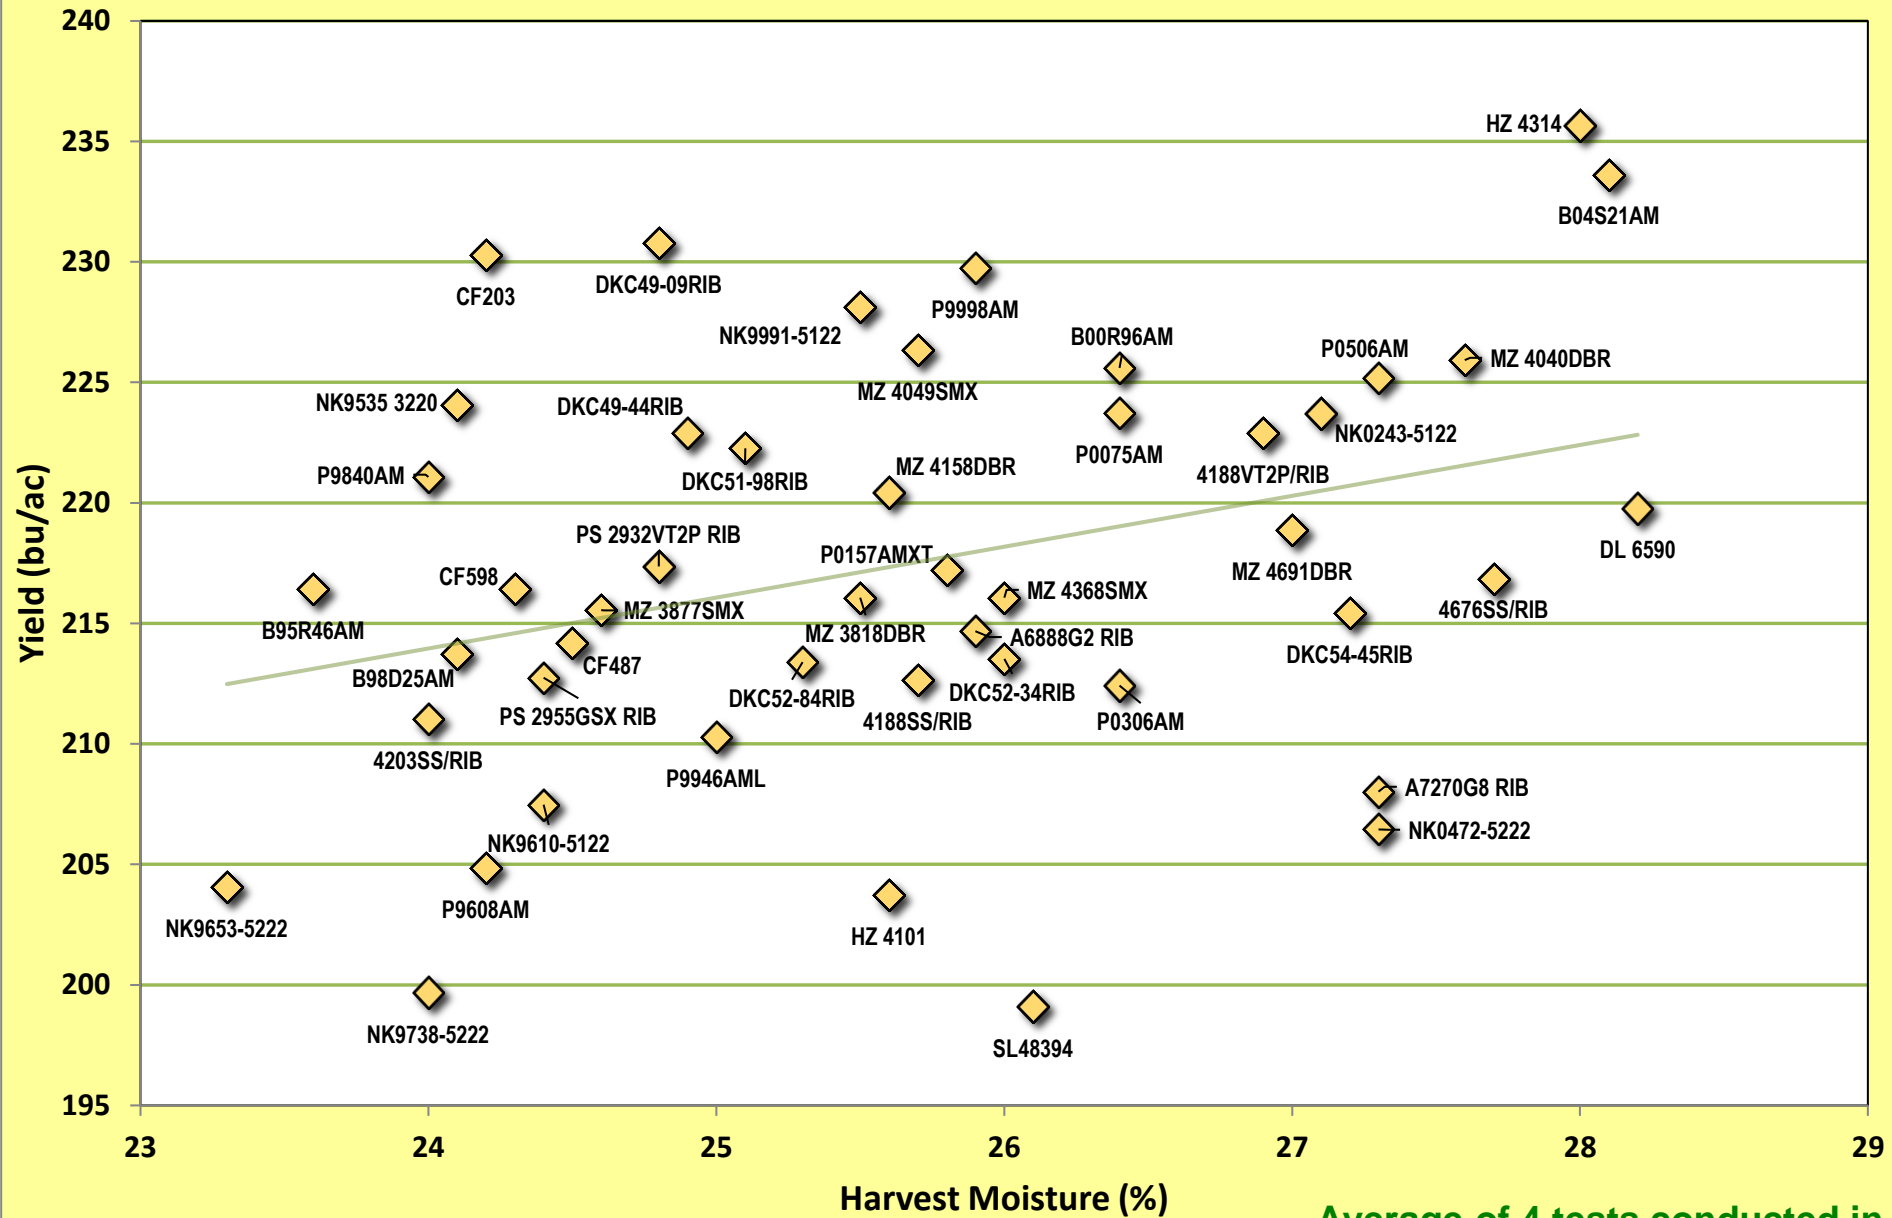

OCC 1 Year Averages (2020) for Area 4: Exeter, Ilderton, Woodstock, Belmont.

OCC 2 Year Averages (2019-2020) for Area 4: Exeter, Ilderton, Woodstock, Belmont.