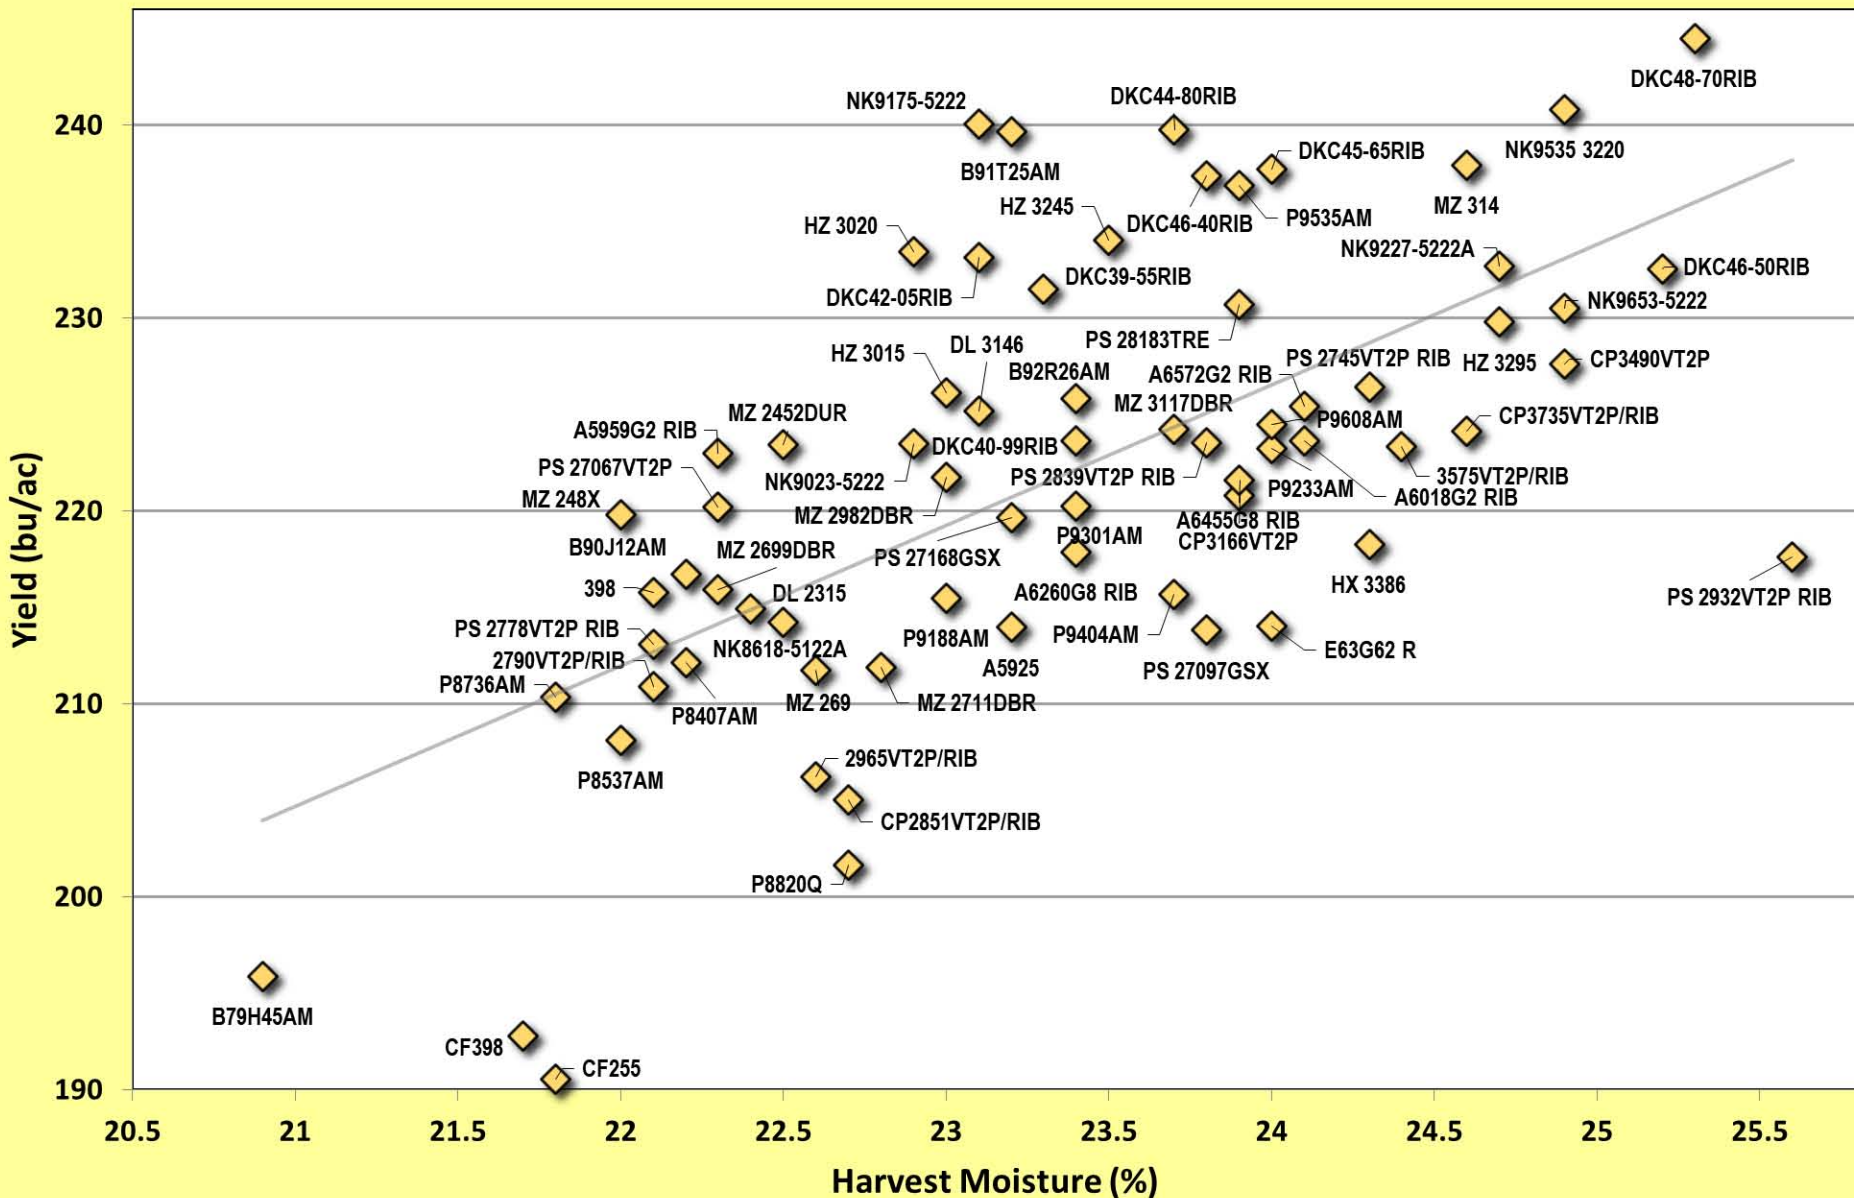

OCC 1 Year Averages (2021) for Area 2: Elora, Port Hope, Winchester, Wingham.

OCC 2 Year Averages (2020-2021) for Area 2: Elora, Port Hope, Winchester, Wingham.