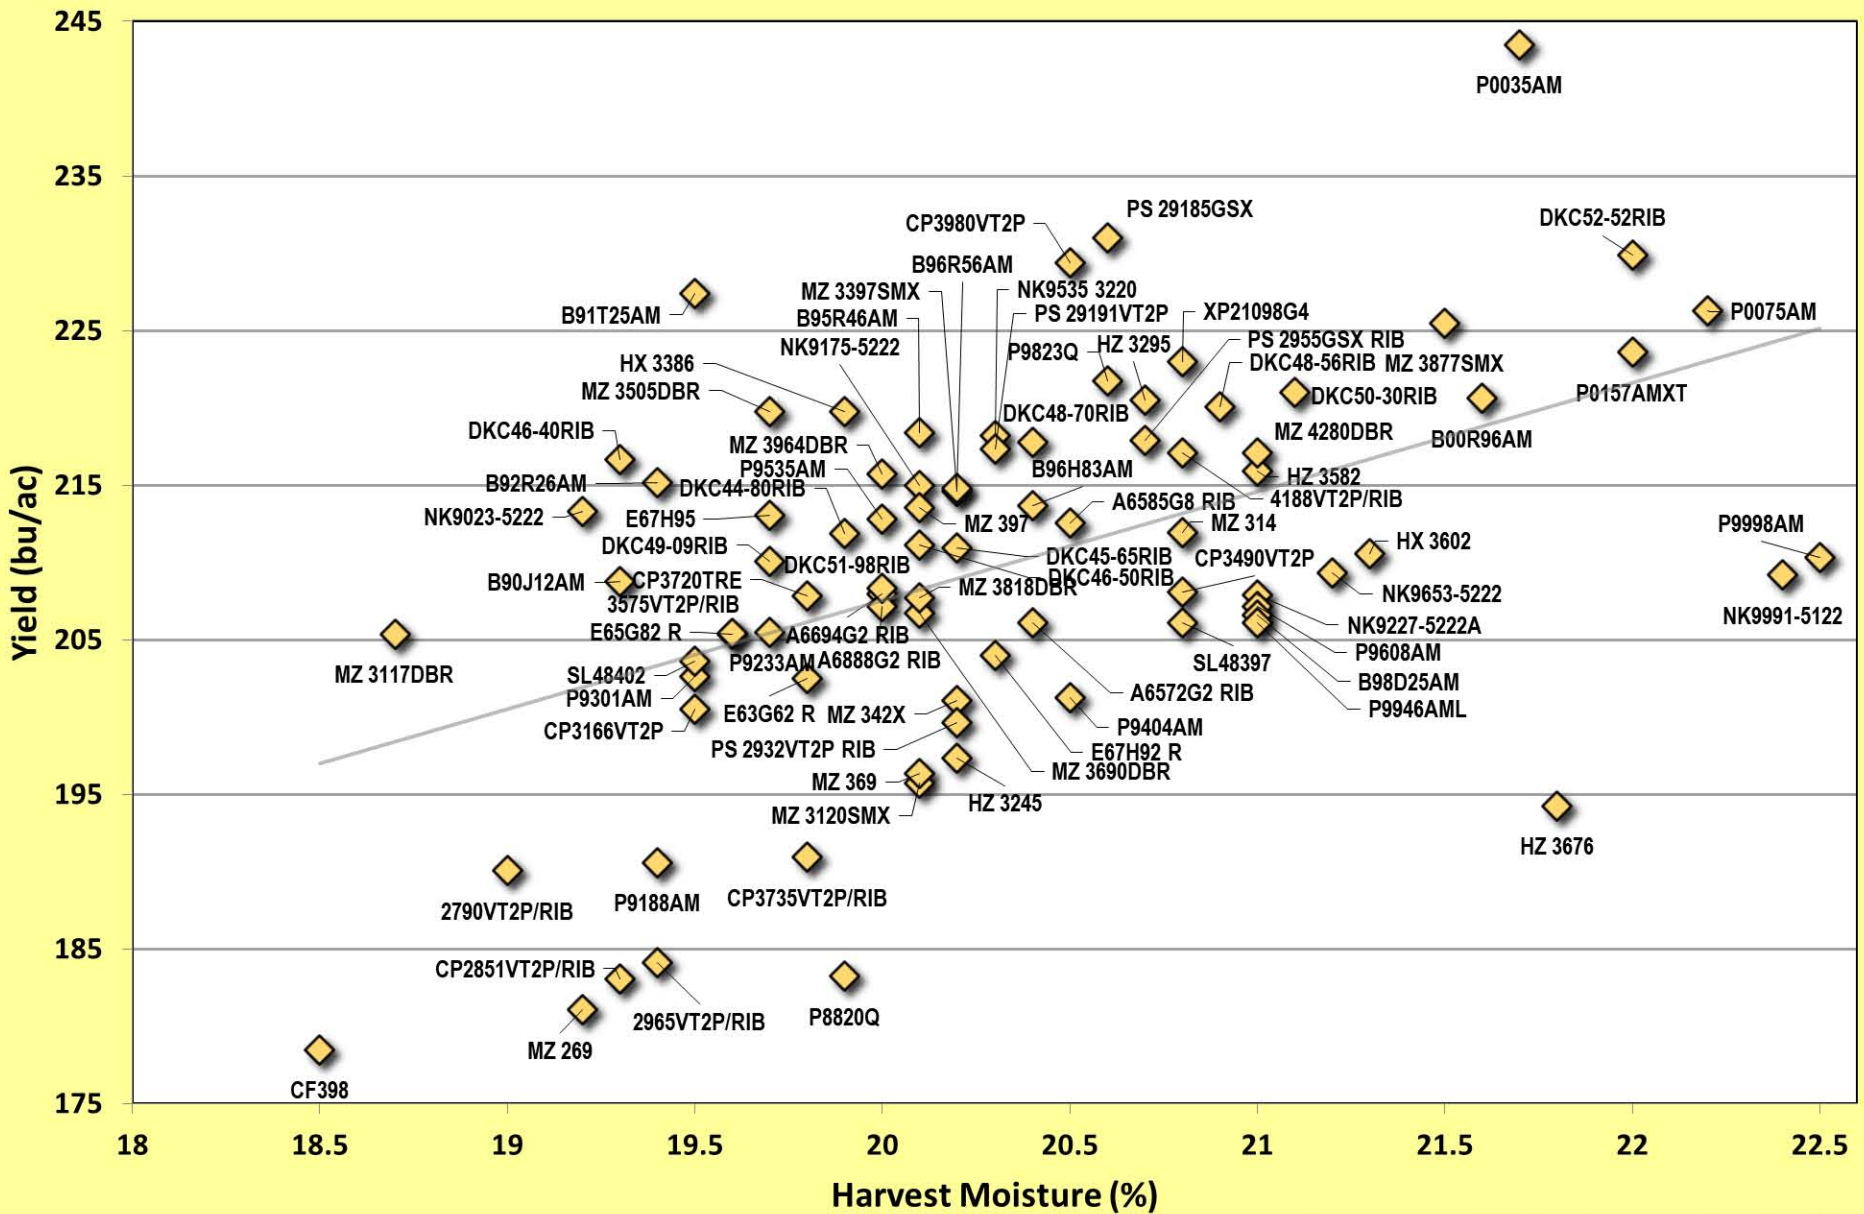

# OCC 1 Year Averages (2021) for Area 3E: Bainsville, Ottawa, Winchester.

# OCC 2 Year Averages (2020-2021) for Area 3E: Bainsville, Ottawa, Winchester.