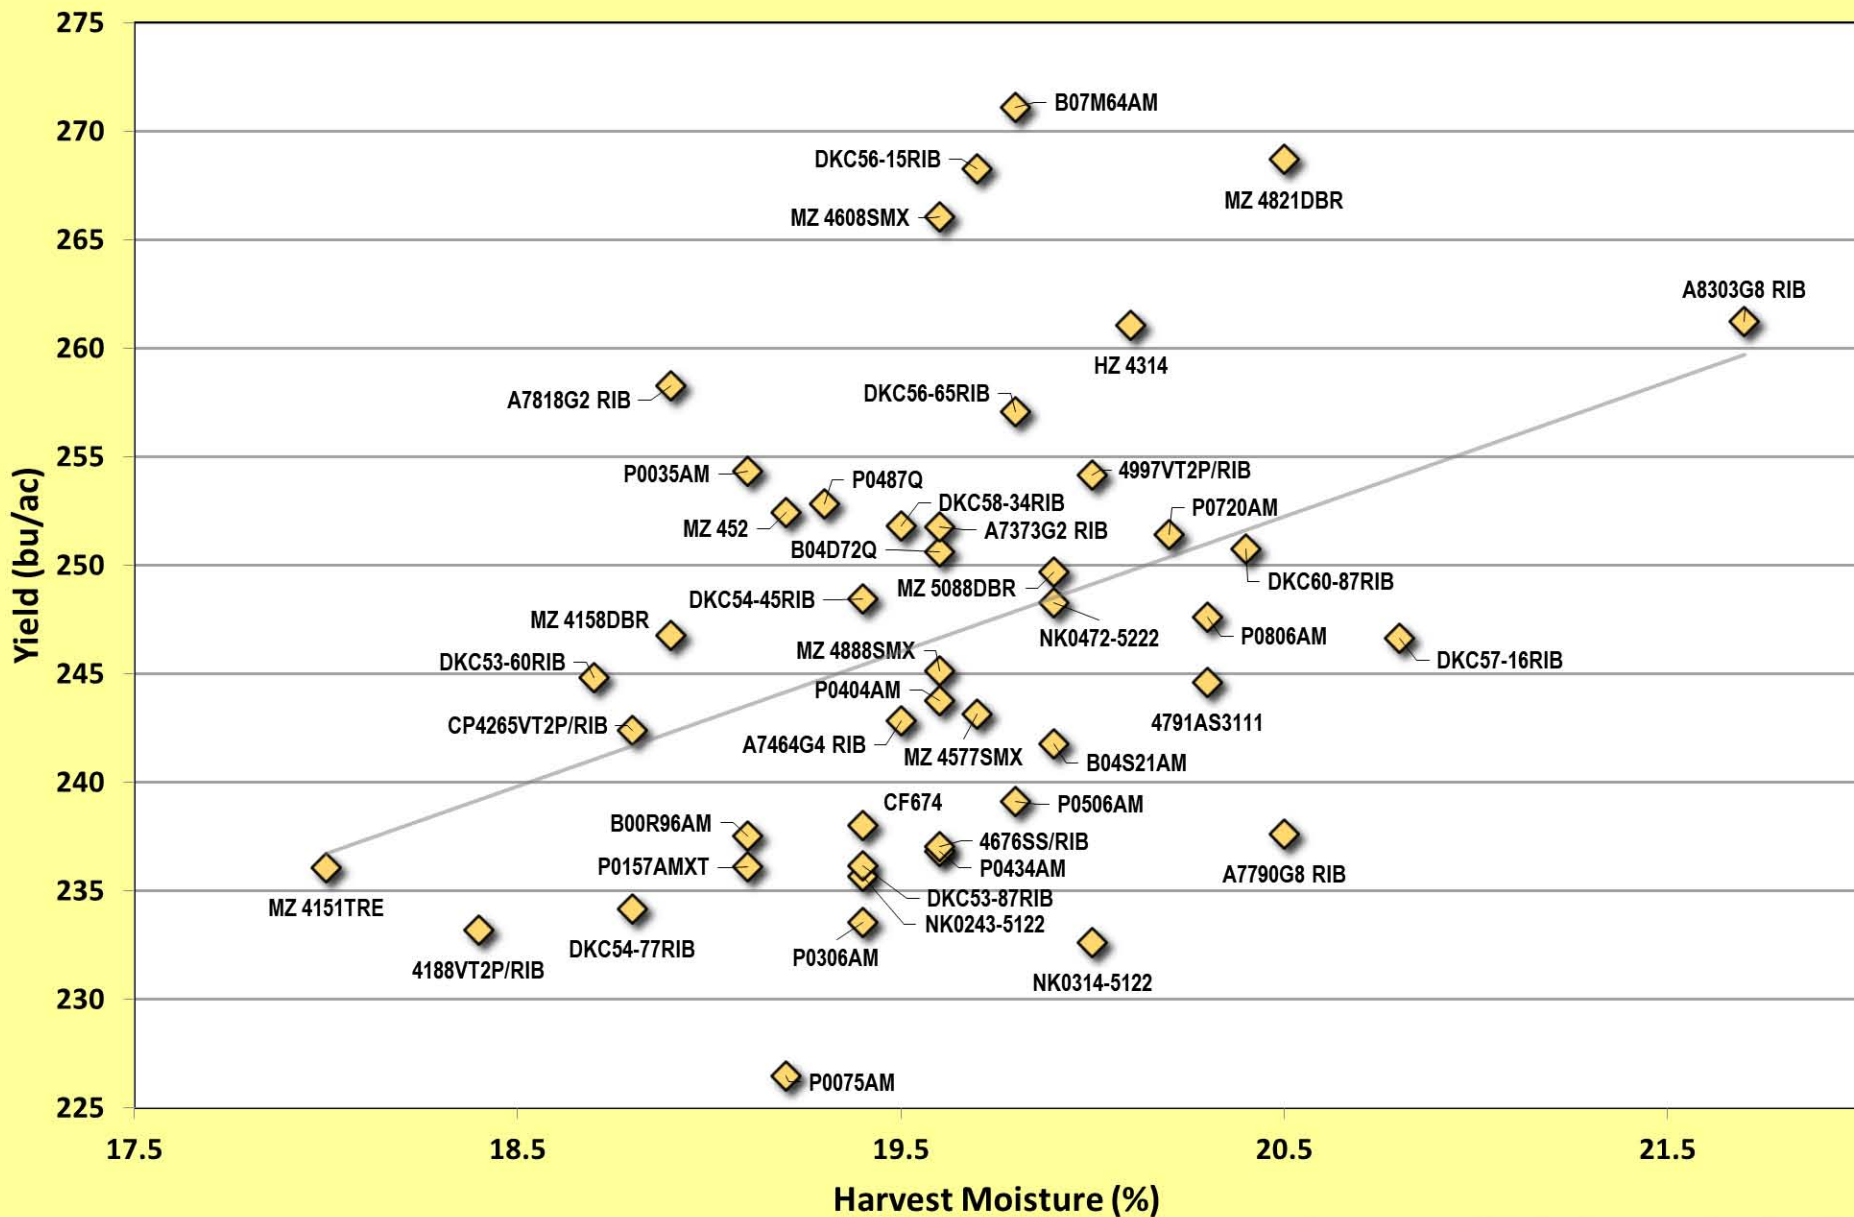

OCC 1 Year Averages (2021) for Area 5: Ridgetown, Tilbury, Dresden.

OCC 2 Year Averages (2020-2021) for Area 5: Ridgetown, Tilbury, Dresden.