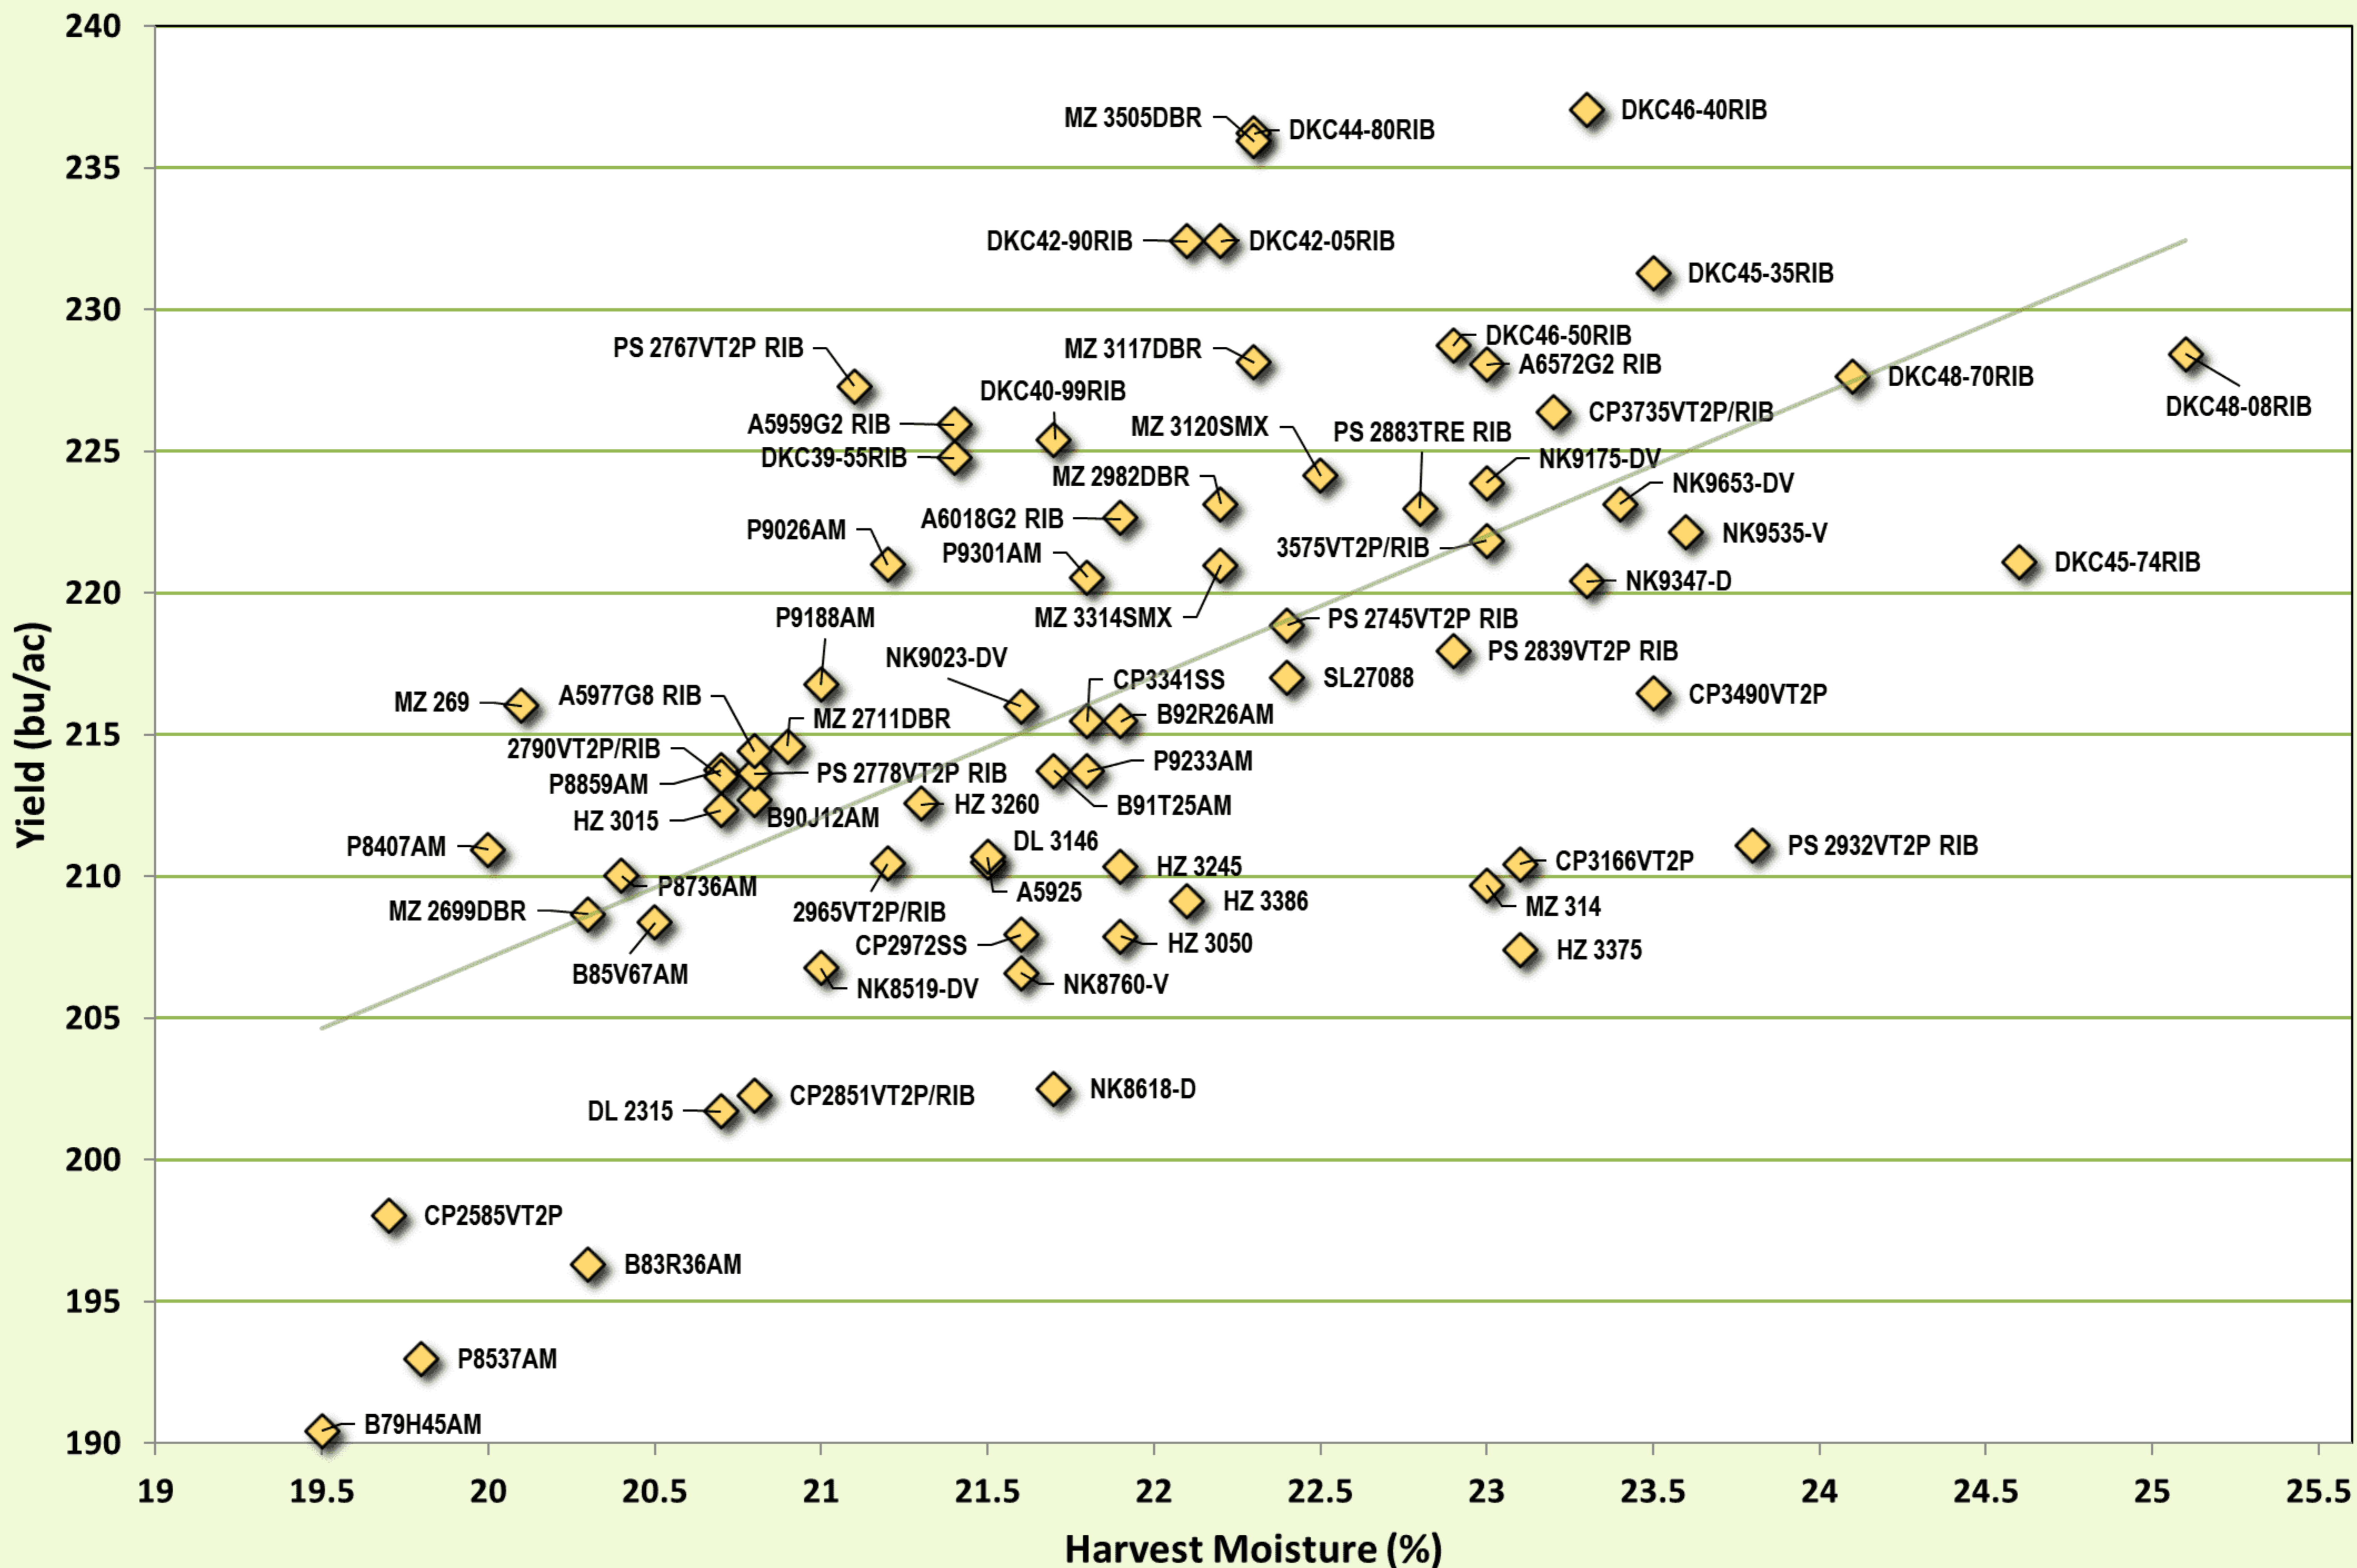

OCC 1 Year Averages (2022) for Area 2: Elora, Port Hope, Winchester, Wingham.

Average of 4 tests conducted in

Elora, Port Hope, Wingham, Winchester

OCC 2 Year Averages (2021-2022) for Area 2: Elora, Port Hope, Winchester, Wingham.