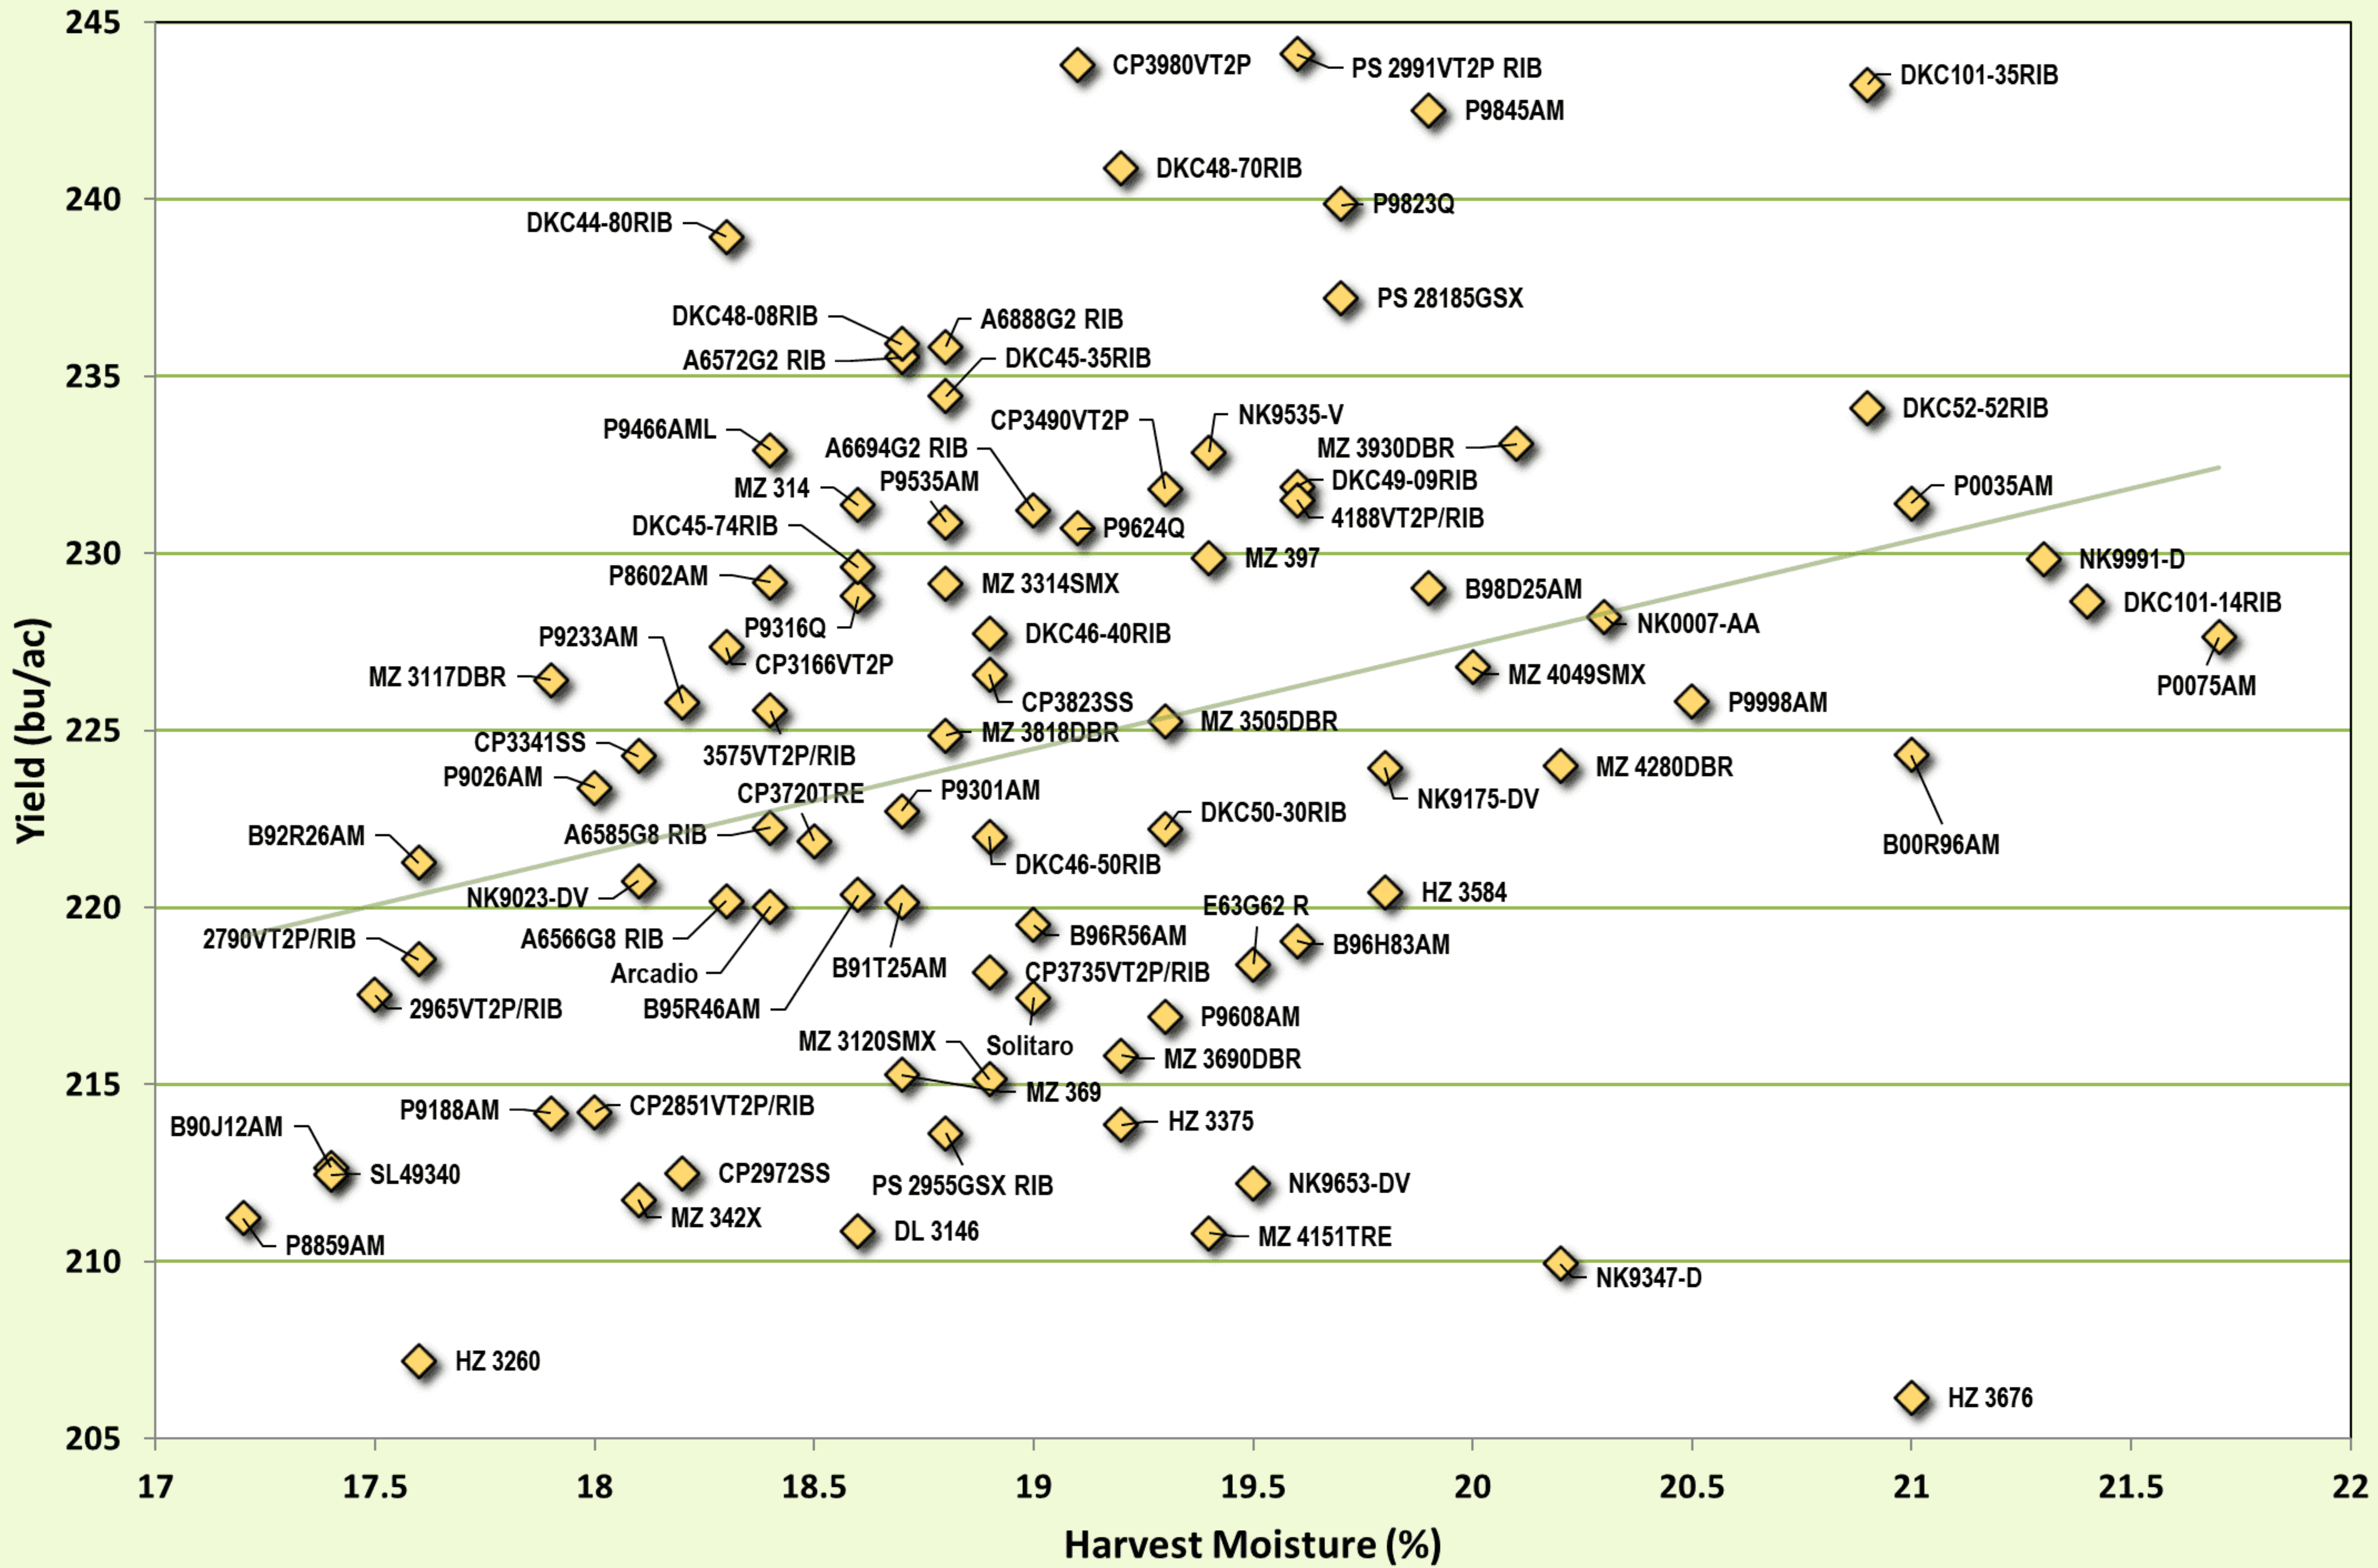

OCC 1 Year Averages (2022) for Area 3E: Bainsville, Williamsburg, Winchester.

OCC 2 Year Averages (2021-2022) for Area 3E: Bainsville, Williamsburg, Winchester.