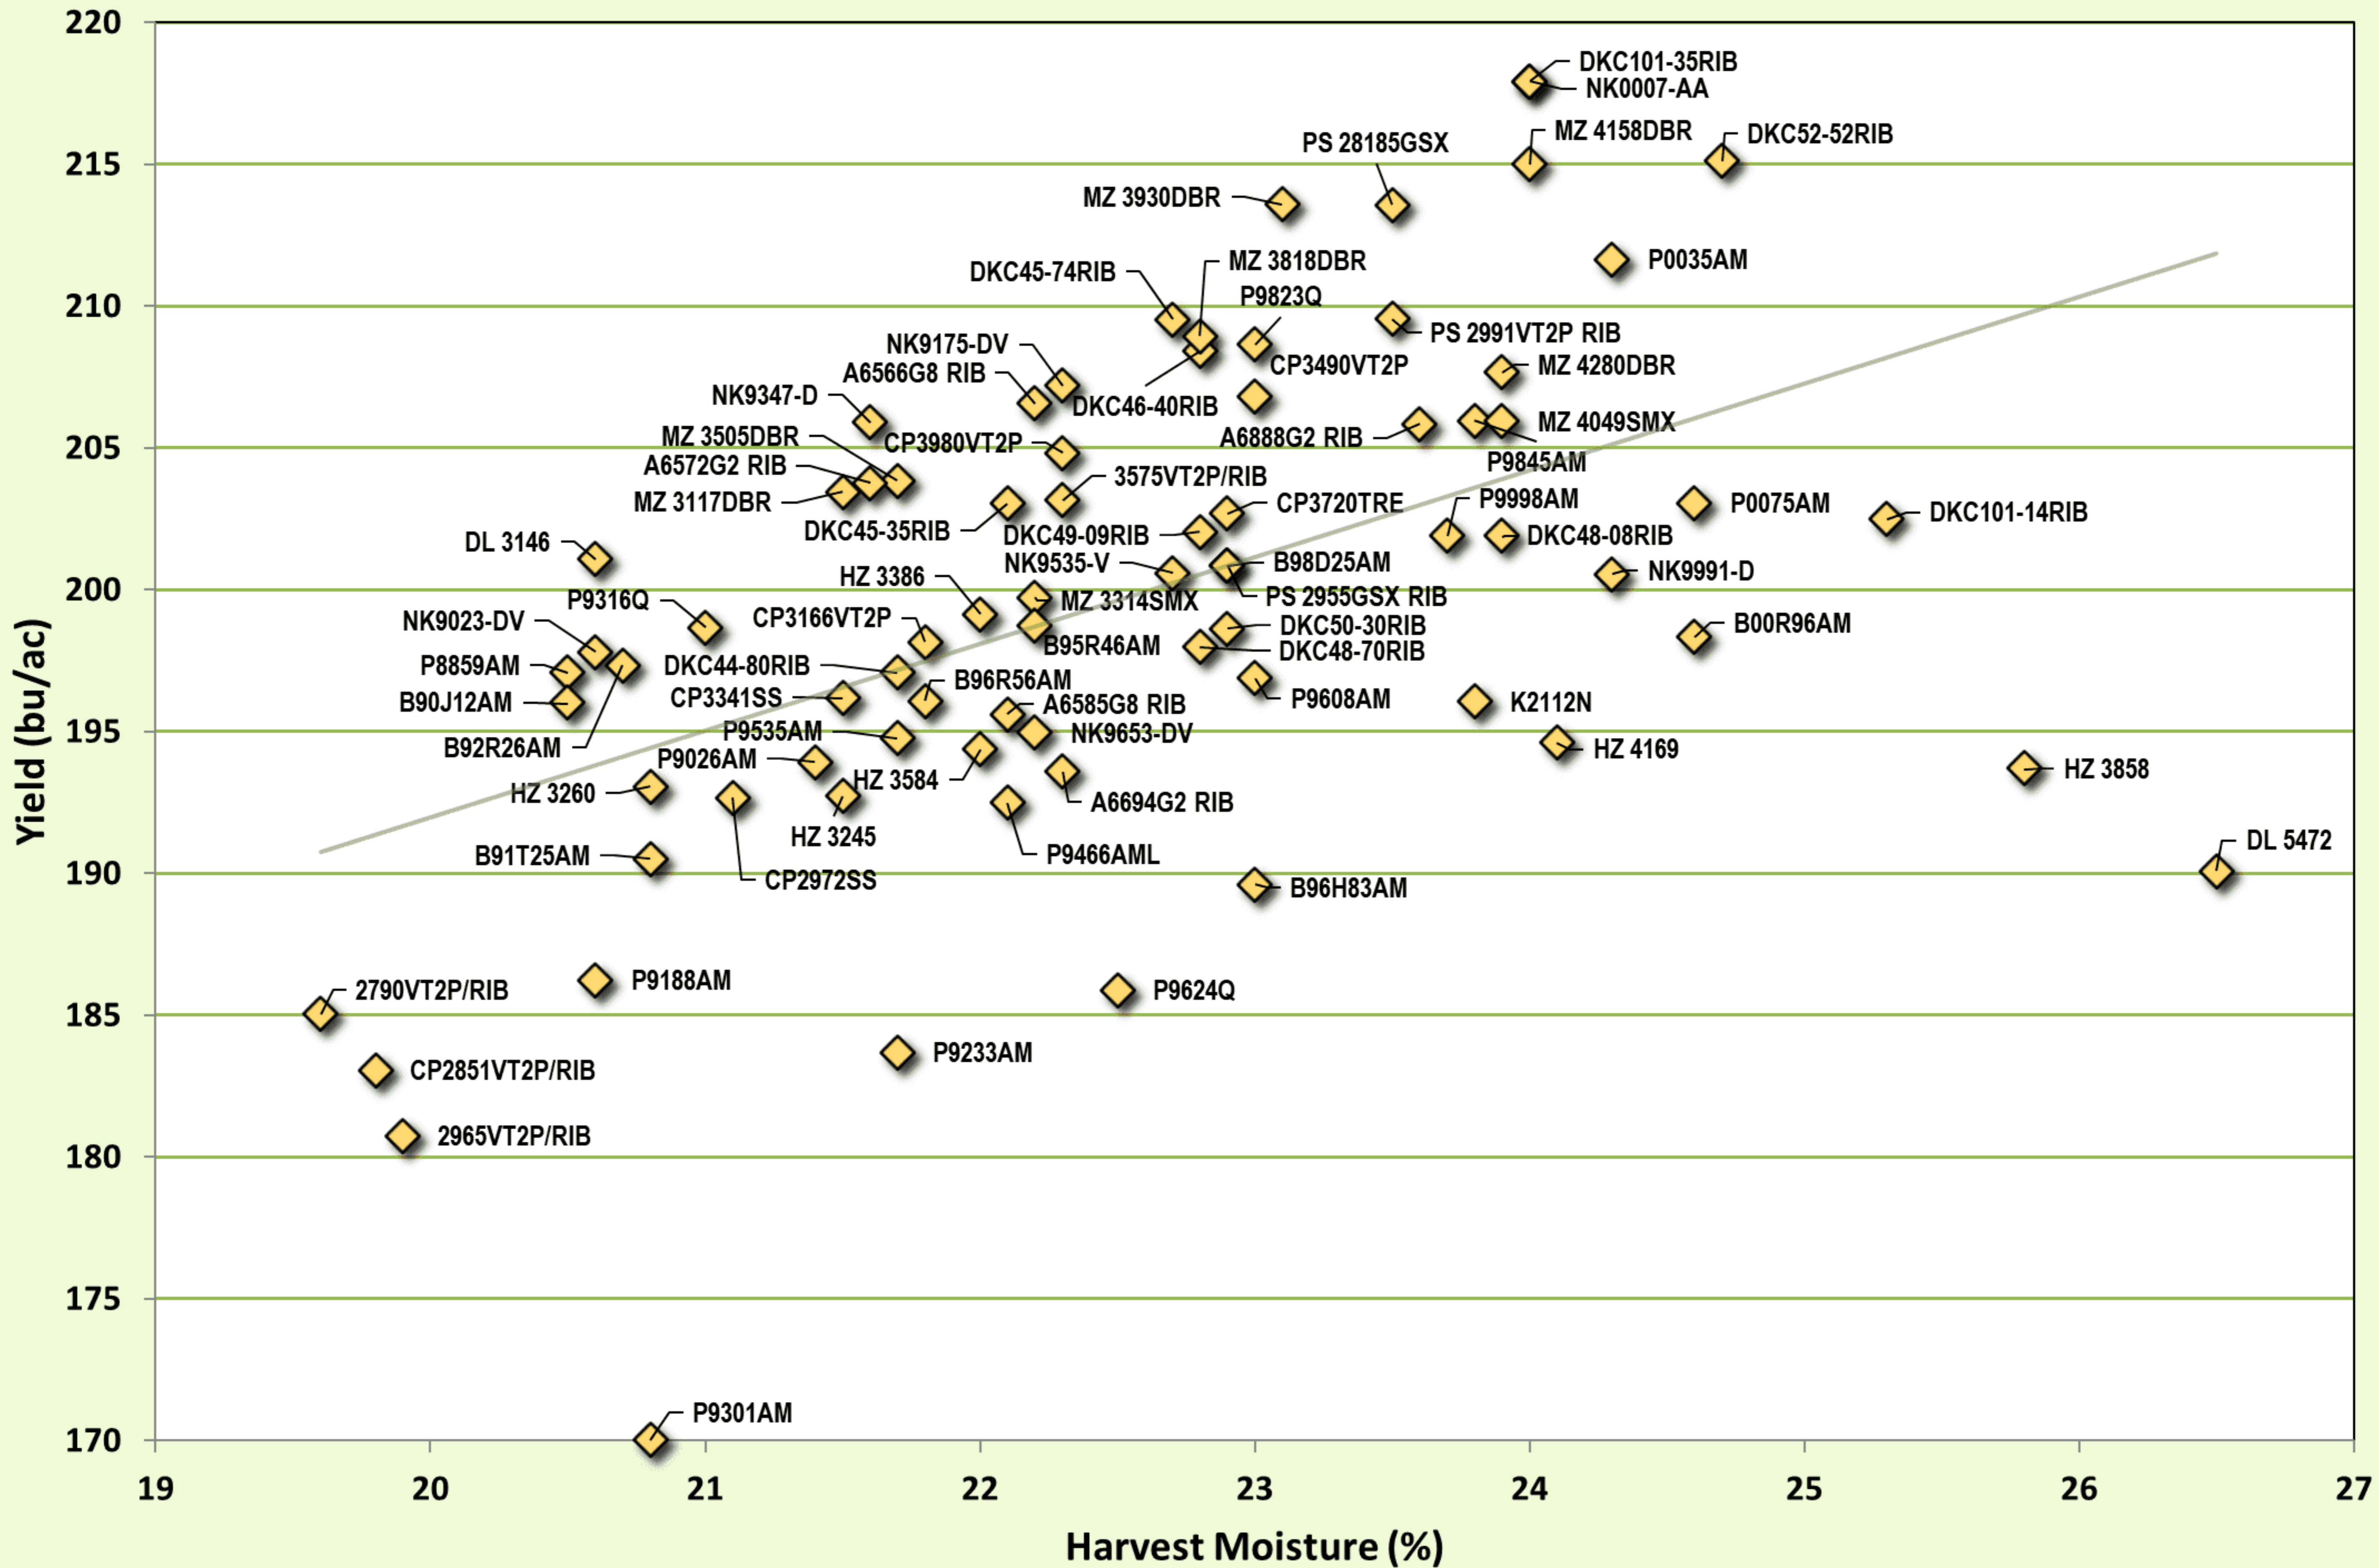

OCC 1 Year Averages (2022) for Area 3W: Blyth, Port Hope, Waterloo.

OCC 2 Year Averages (2021-2022) for Area 3W: Blyth, Port Hope, Waterloo.