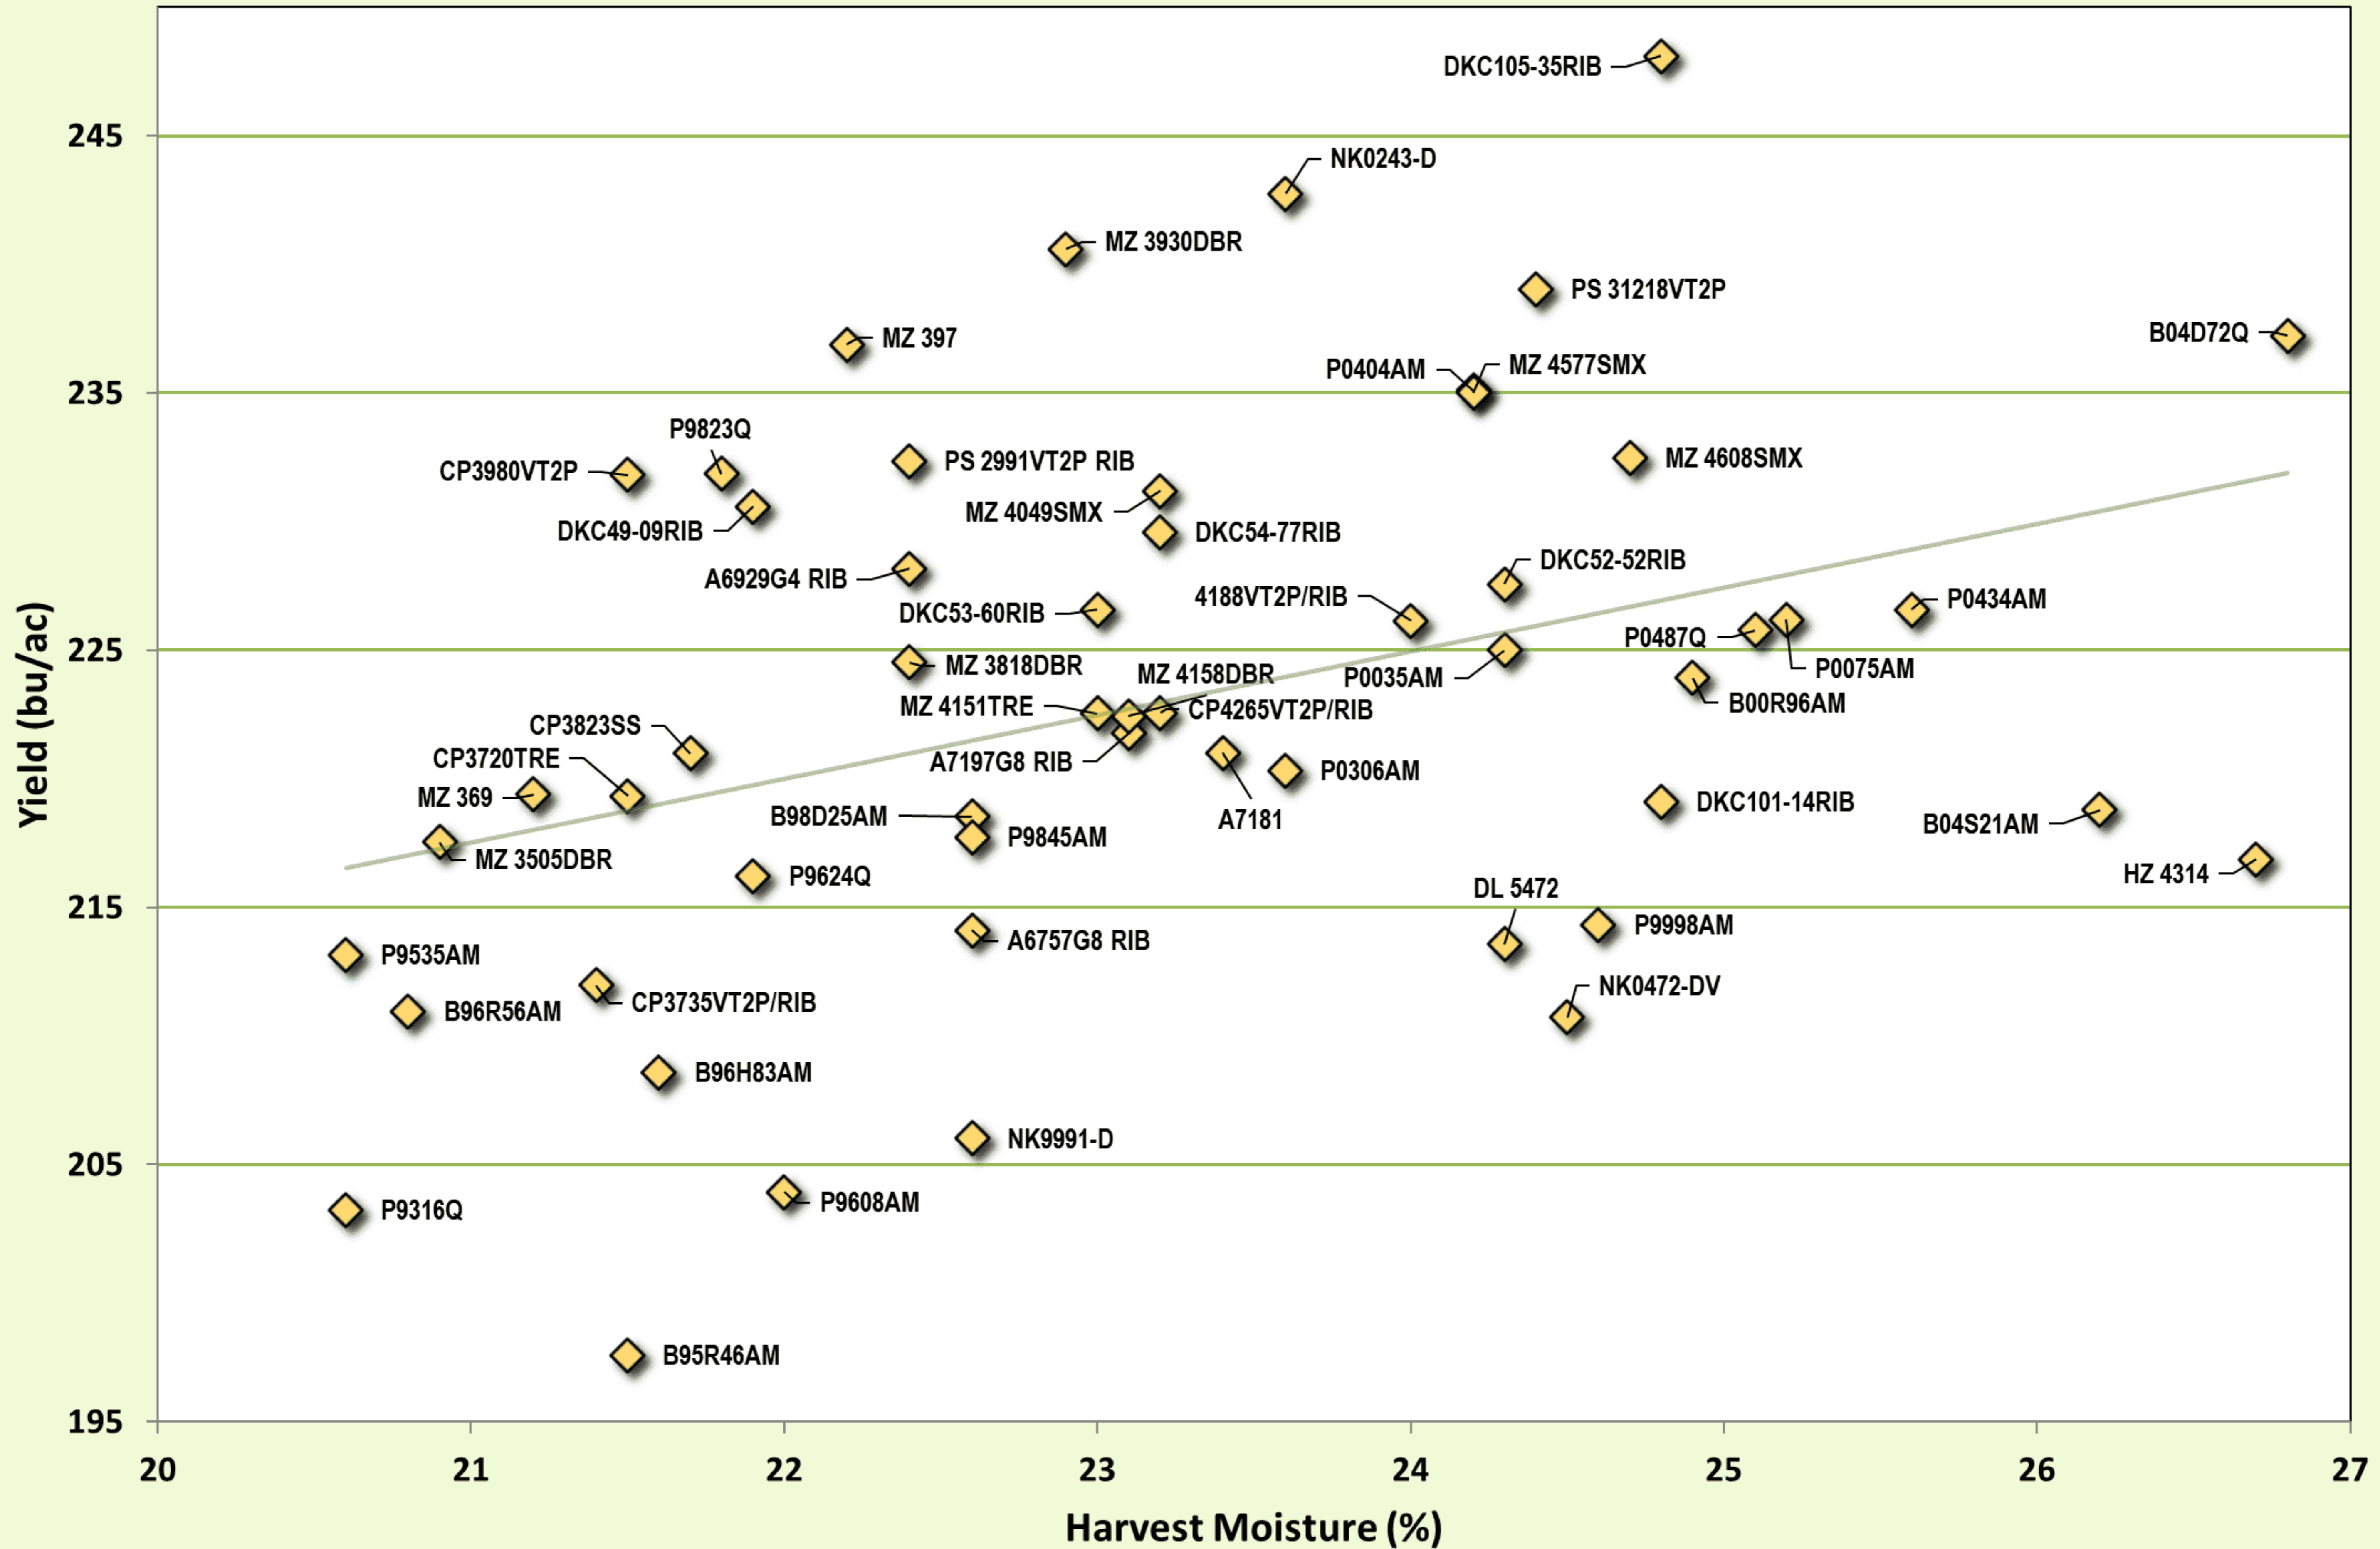

OCC 1 Year Averages (2022) for Area 4: Exeter, Ilderton, Woodstock, Belmont.

OCC 2 Year Averages (2021-2022) for Area 4: Exeter, Ilderton, Woodstock, Belmont.