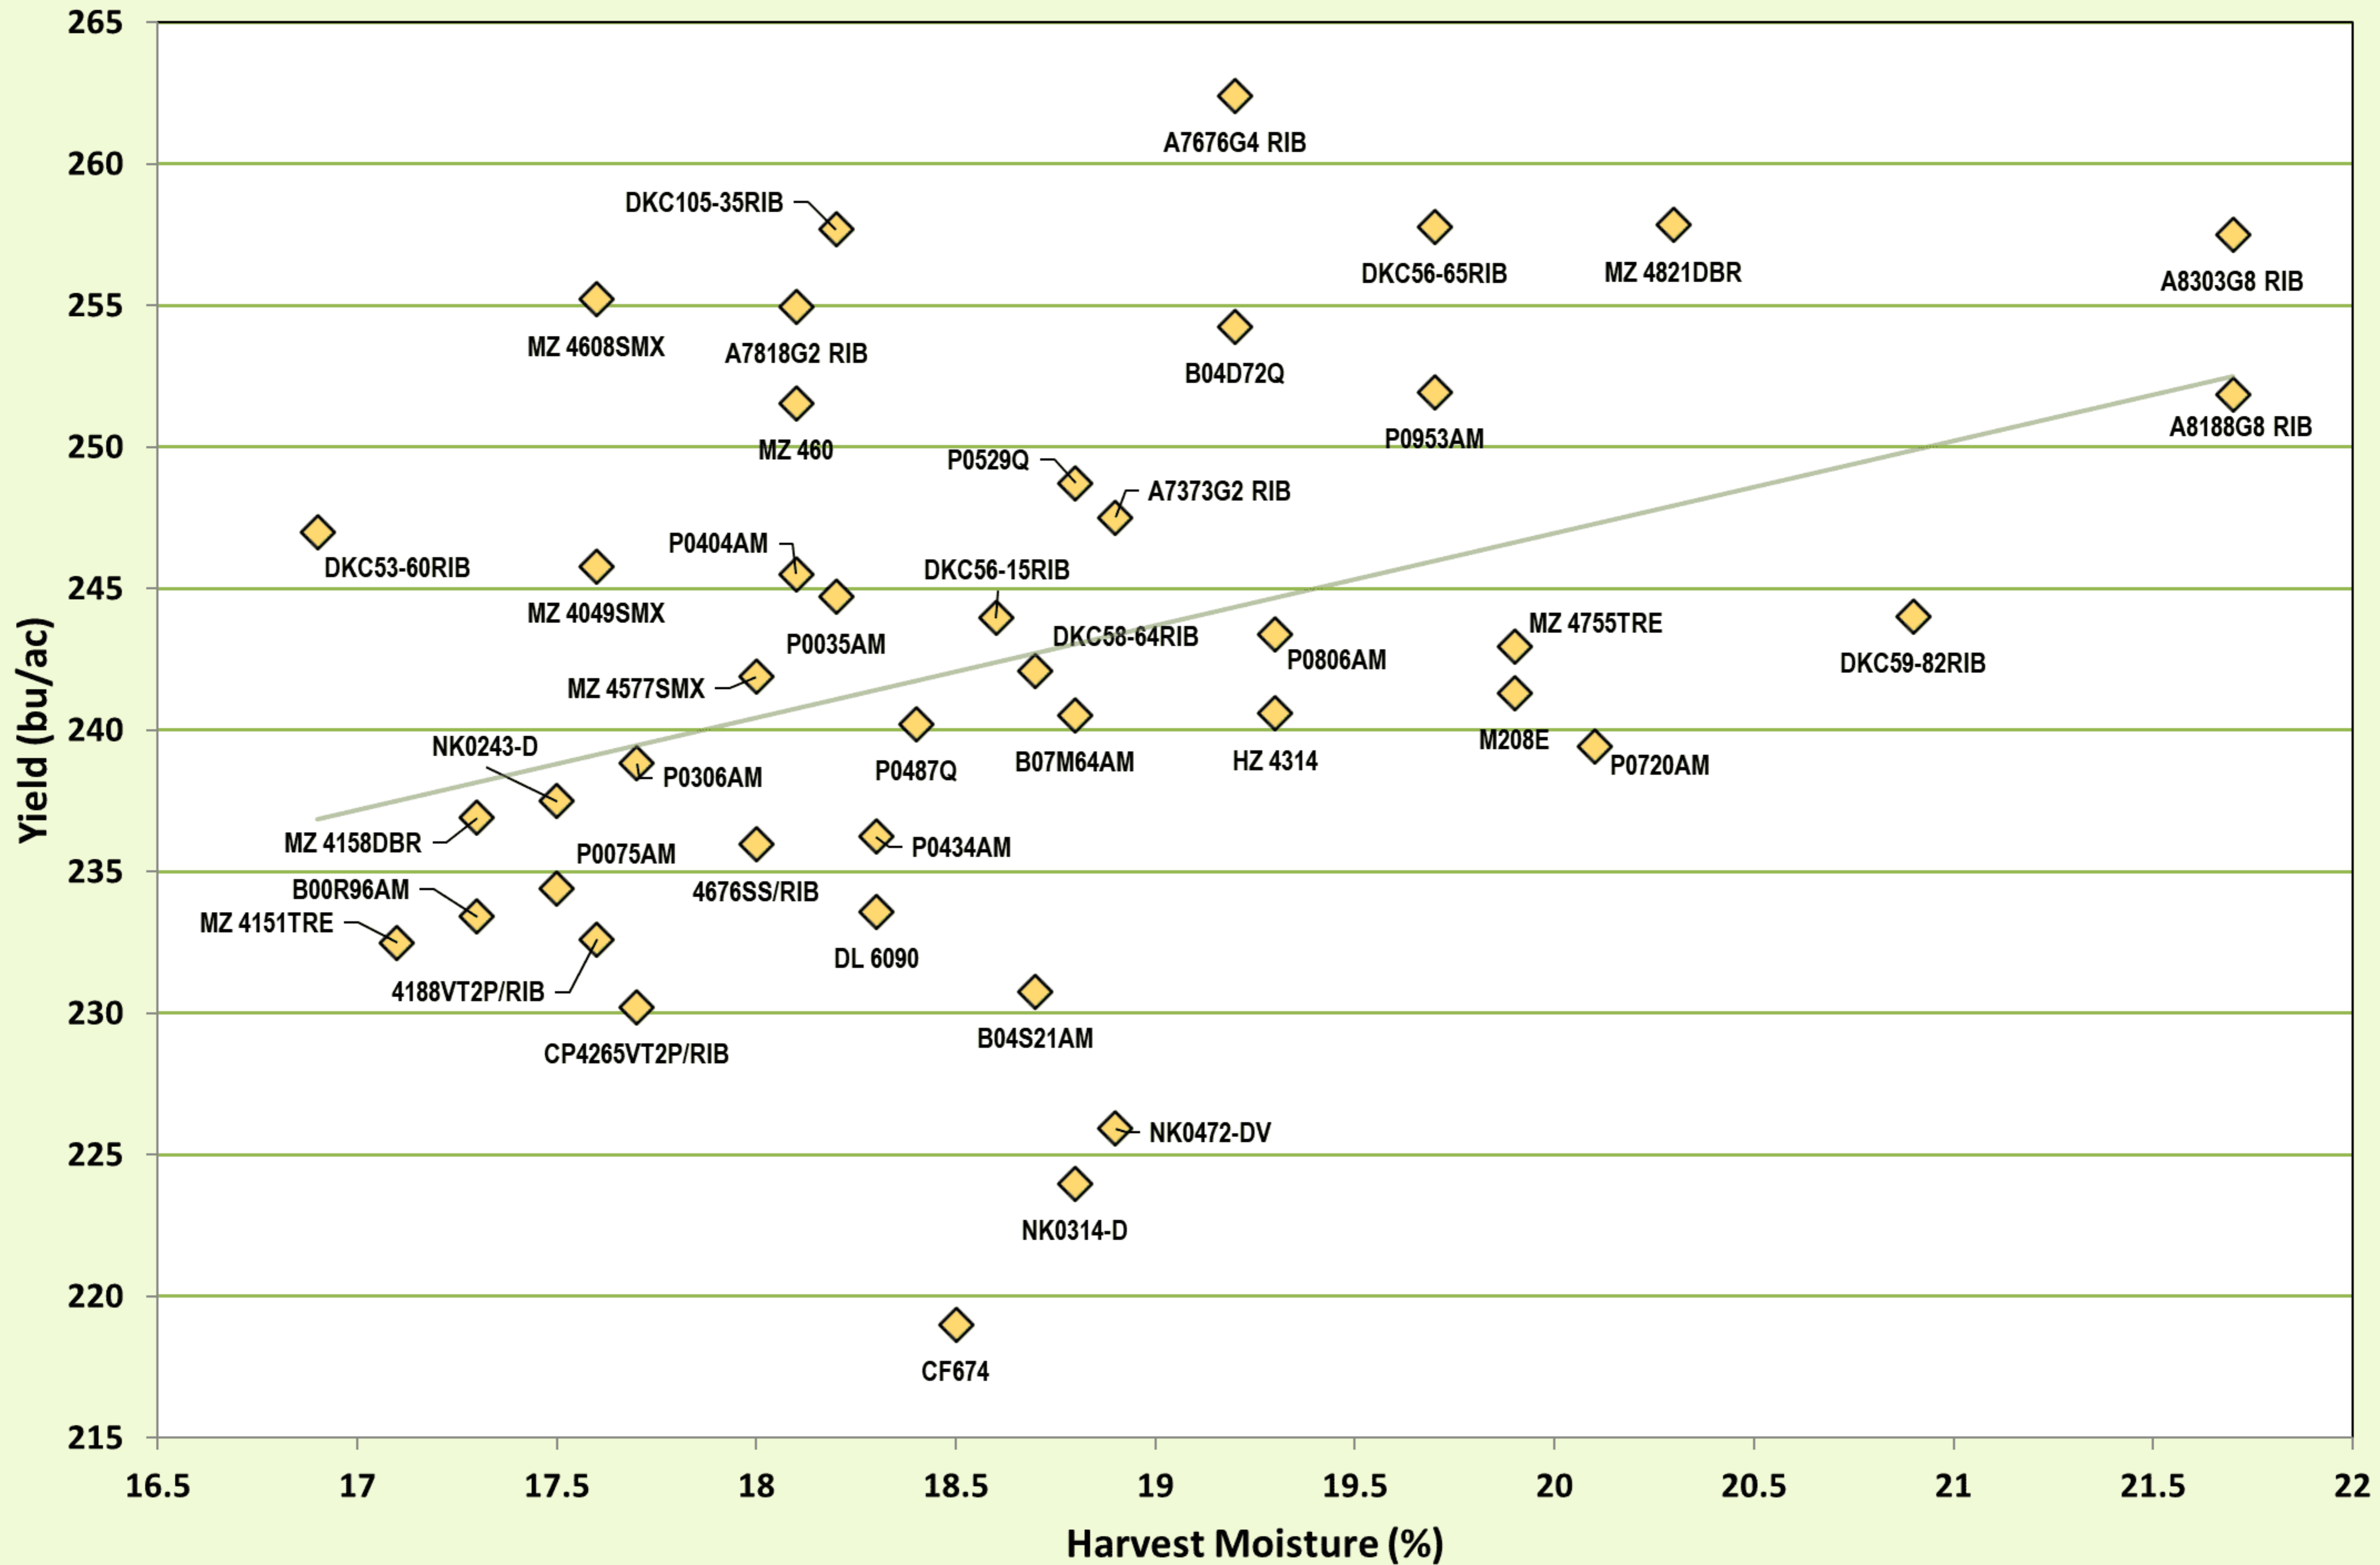

# OCC 1 Year Averages (2022) for Area 5: Ridgertown, Tilbury, Dresden.

# OCC 2 Year Averages (2021-2022) for Area 5: Ridgetown, Tilbury, Dresden.