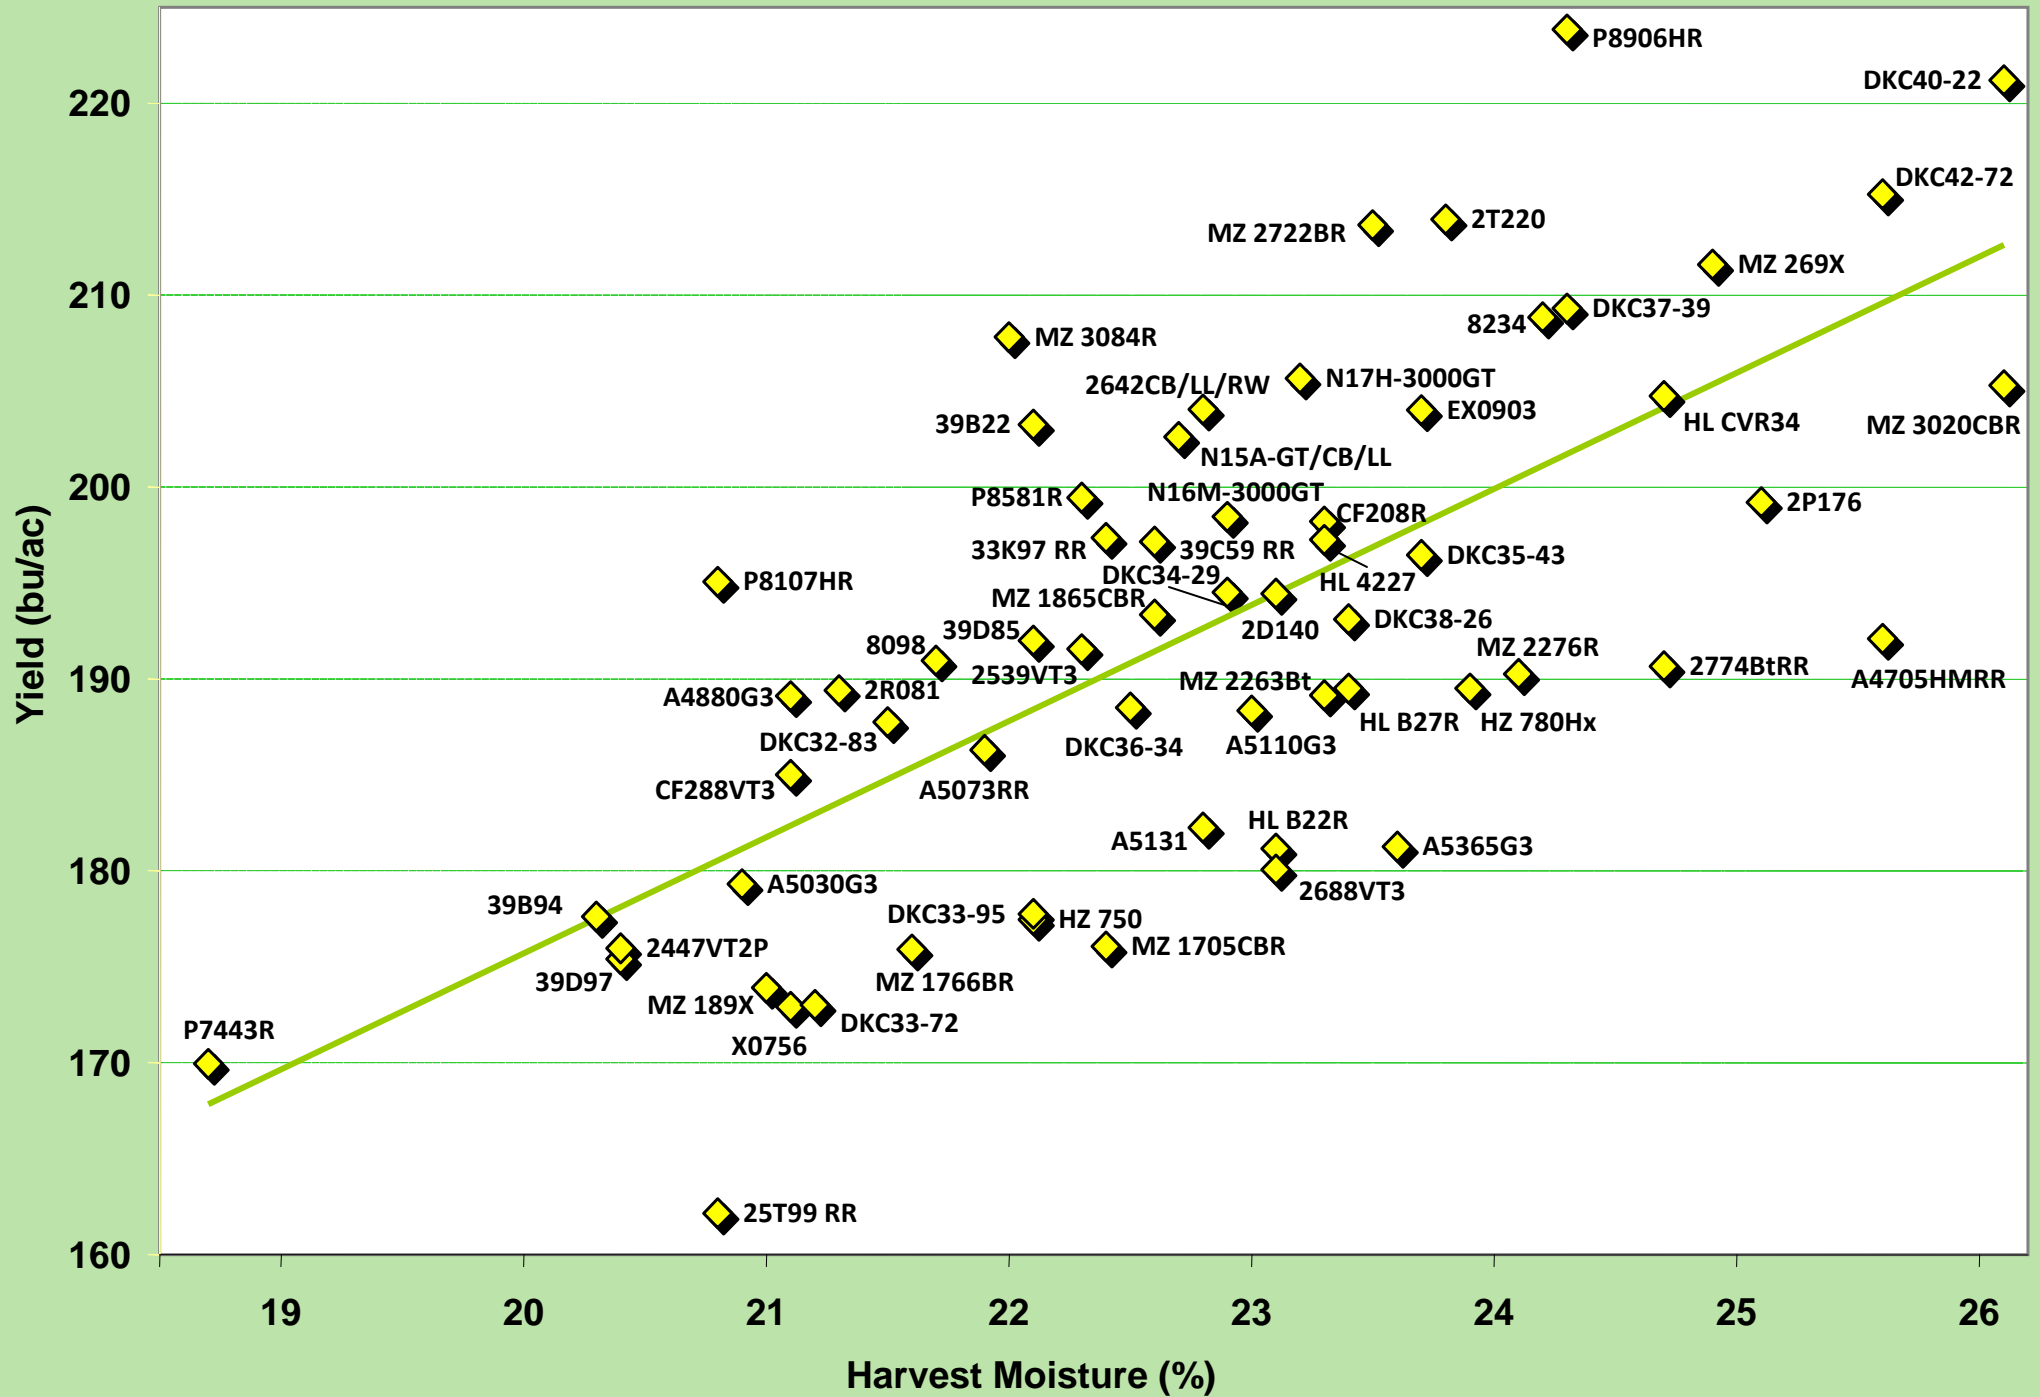

# OCC 1 Year Averages (2010) for Area 1: Alma, Orangeville.

Please refer to Table 1 for hybrid brand and complete agronomic performance data.  
 ©2010 Ontario Corn Committee

Average of 2 tests conducted in Alma, Orangeville

# OCC 2 Year Averages (2009-2010) for Area 1: Alma, Orangeville.