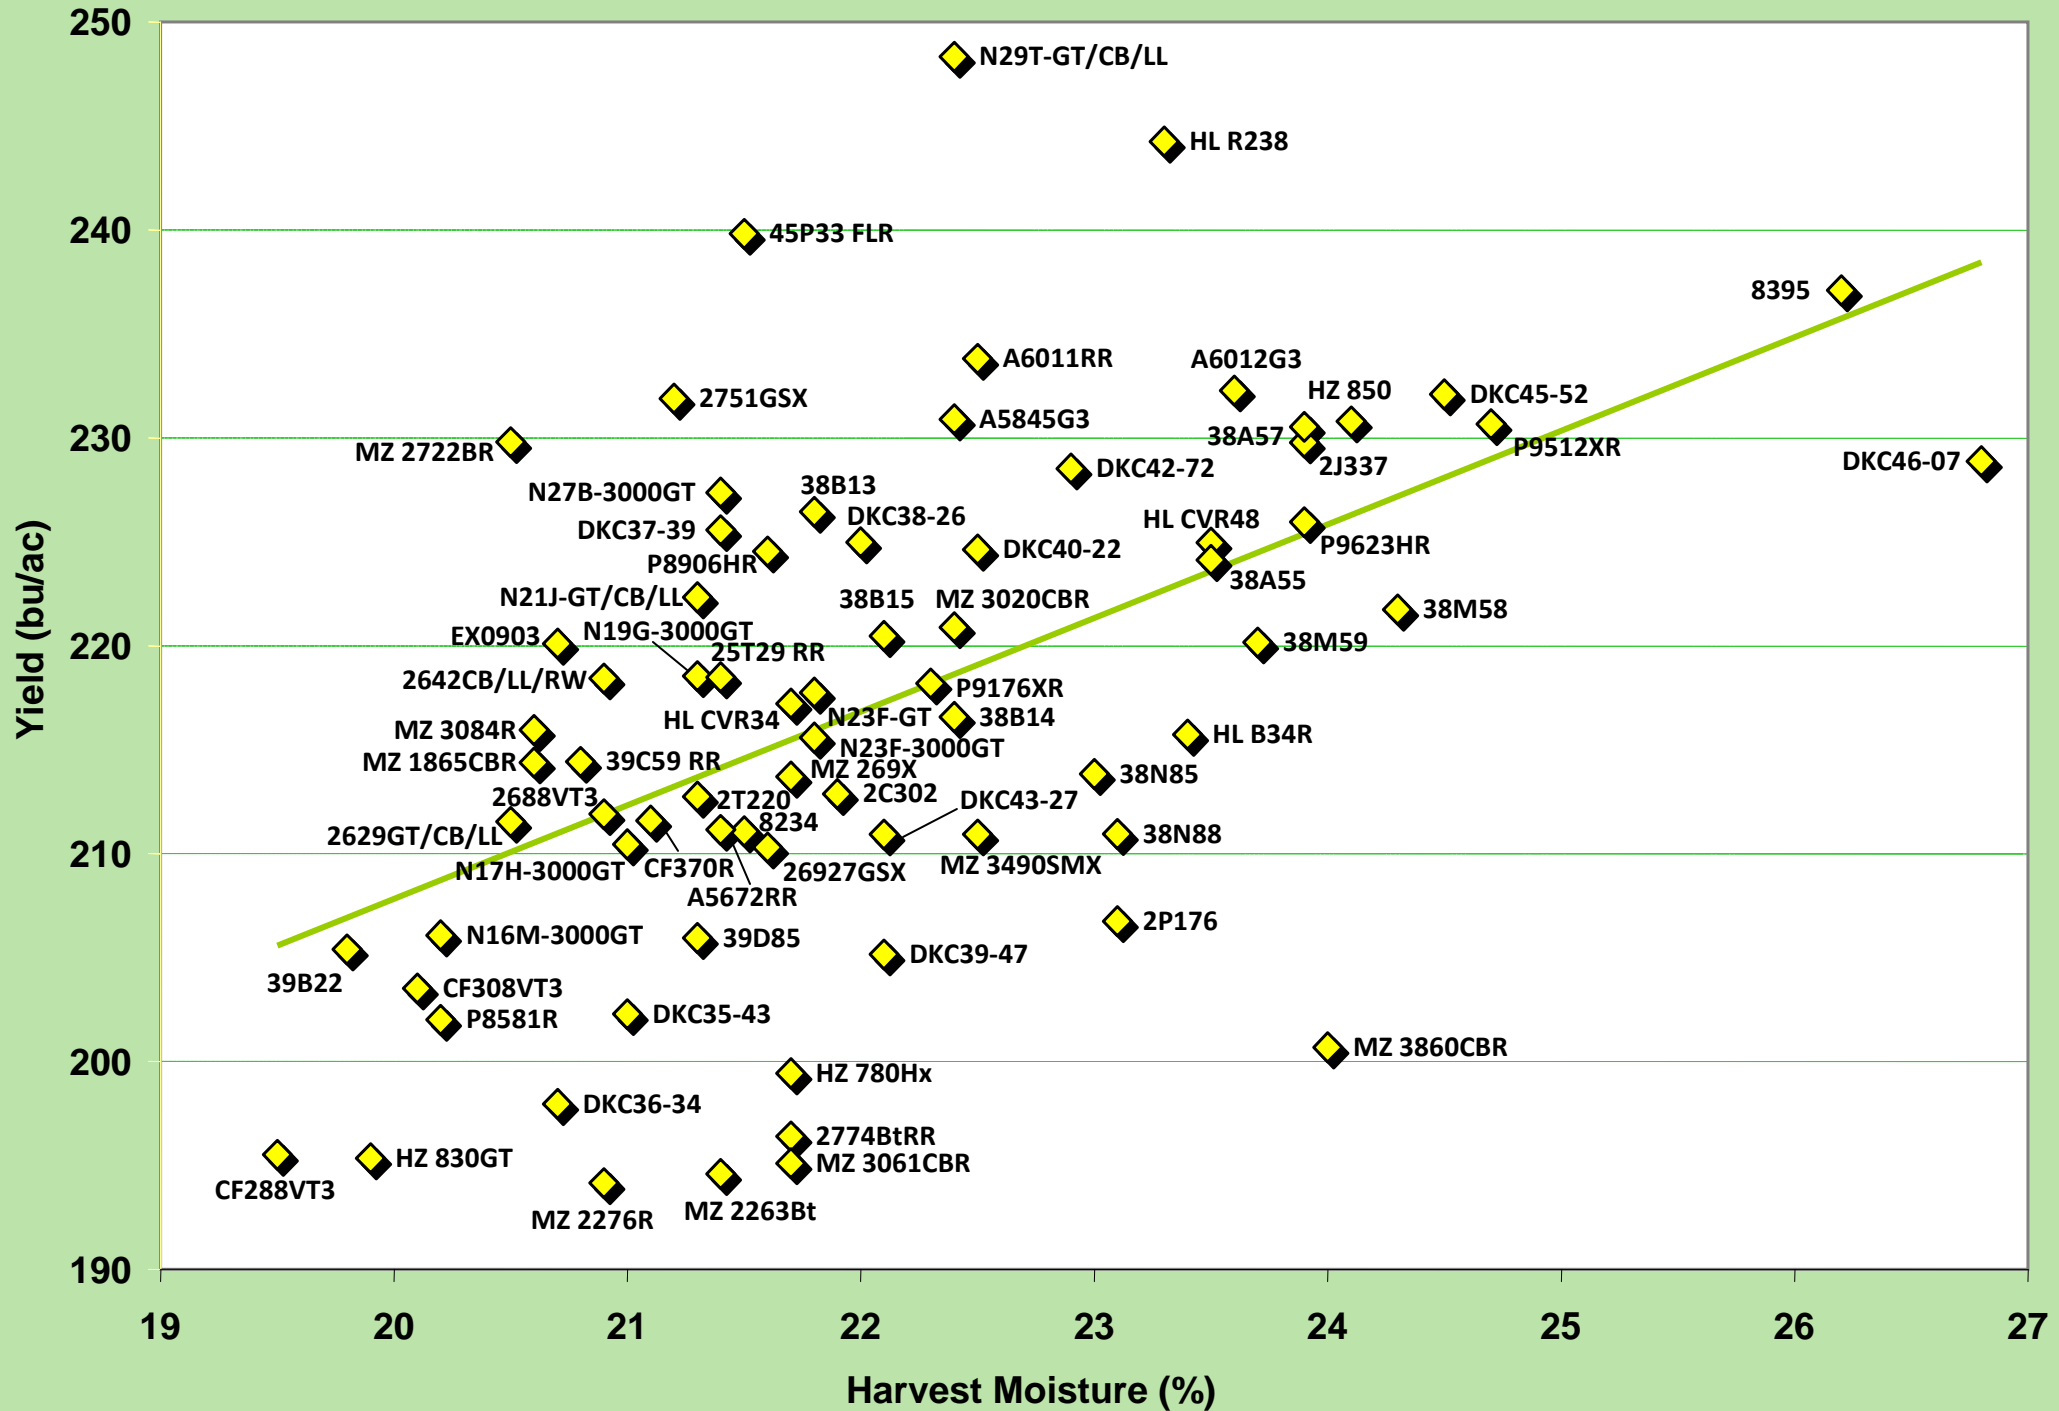

OCC 1 Year Averages (2010) for Area 2: Elora, Pakenham Wingham.

Please refer to Table 2 for hybrid brand and complete agronomic performance data.
©2010 Ontario Corn Committee

Average of 3 tests conducted in Elora, Pakenham, Wingham

OCC 2 Year Averages (2009-2010) for Area 2: Elora, Pakenham Wingham.

Please refer to Table 2 for hybrid brand and complete agronomic performance data.
©2010 Ontario Corn Committee

Average of 6 tests conducted in Elora 2009-2010,
Pakenham 2009-2010, Wingham 2009-2010