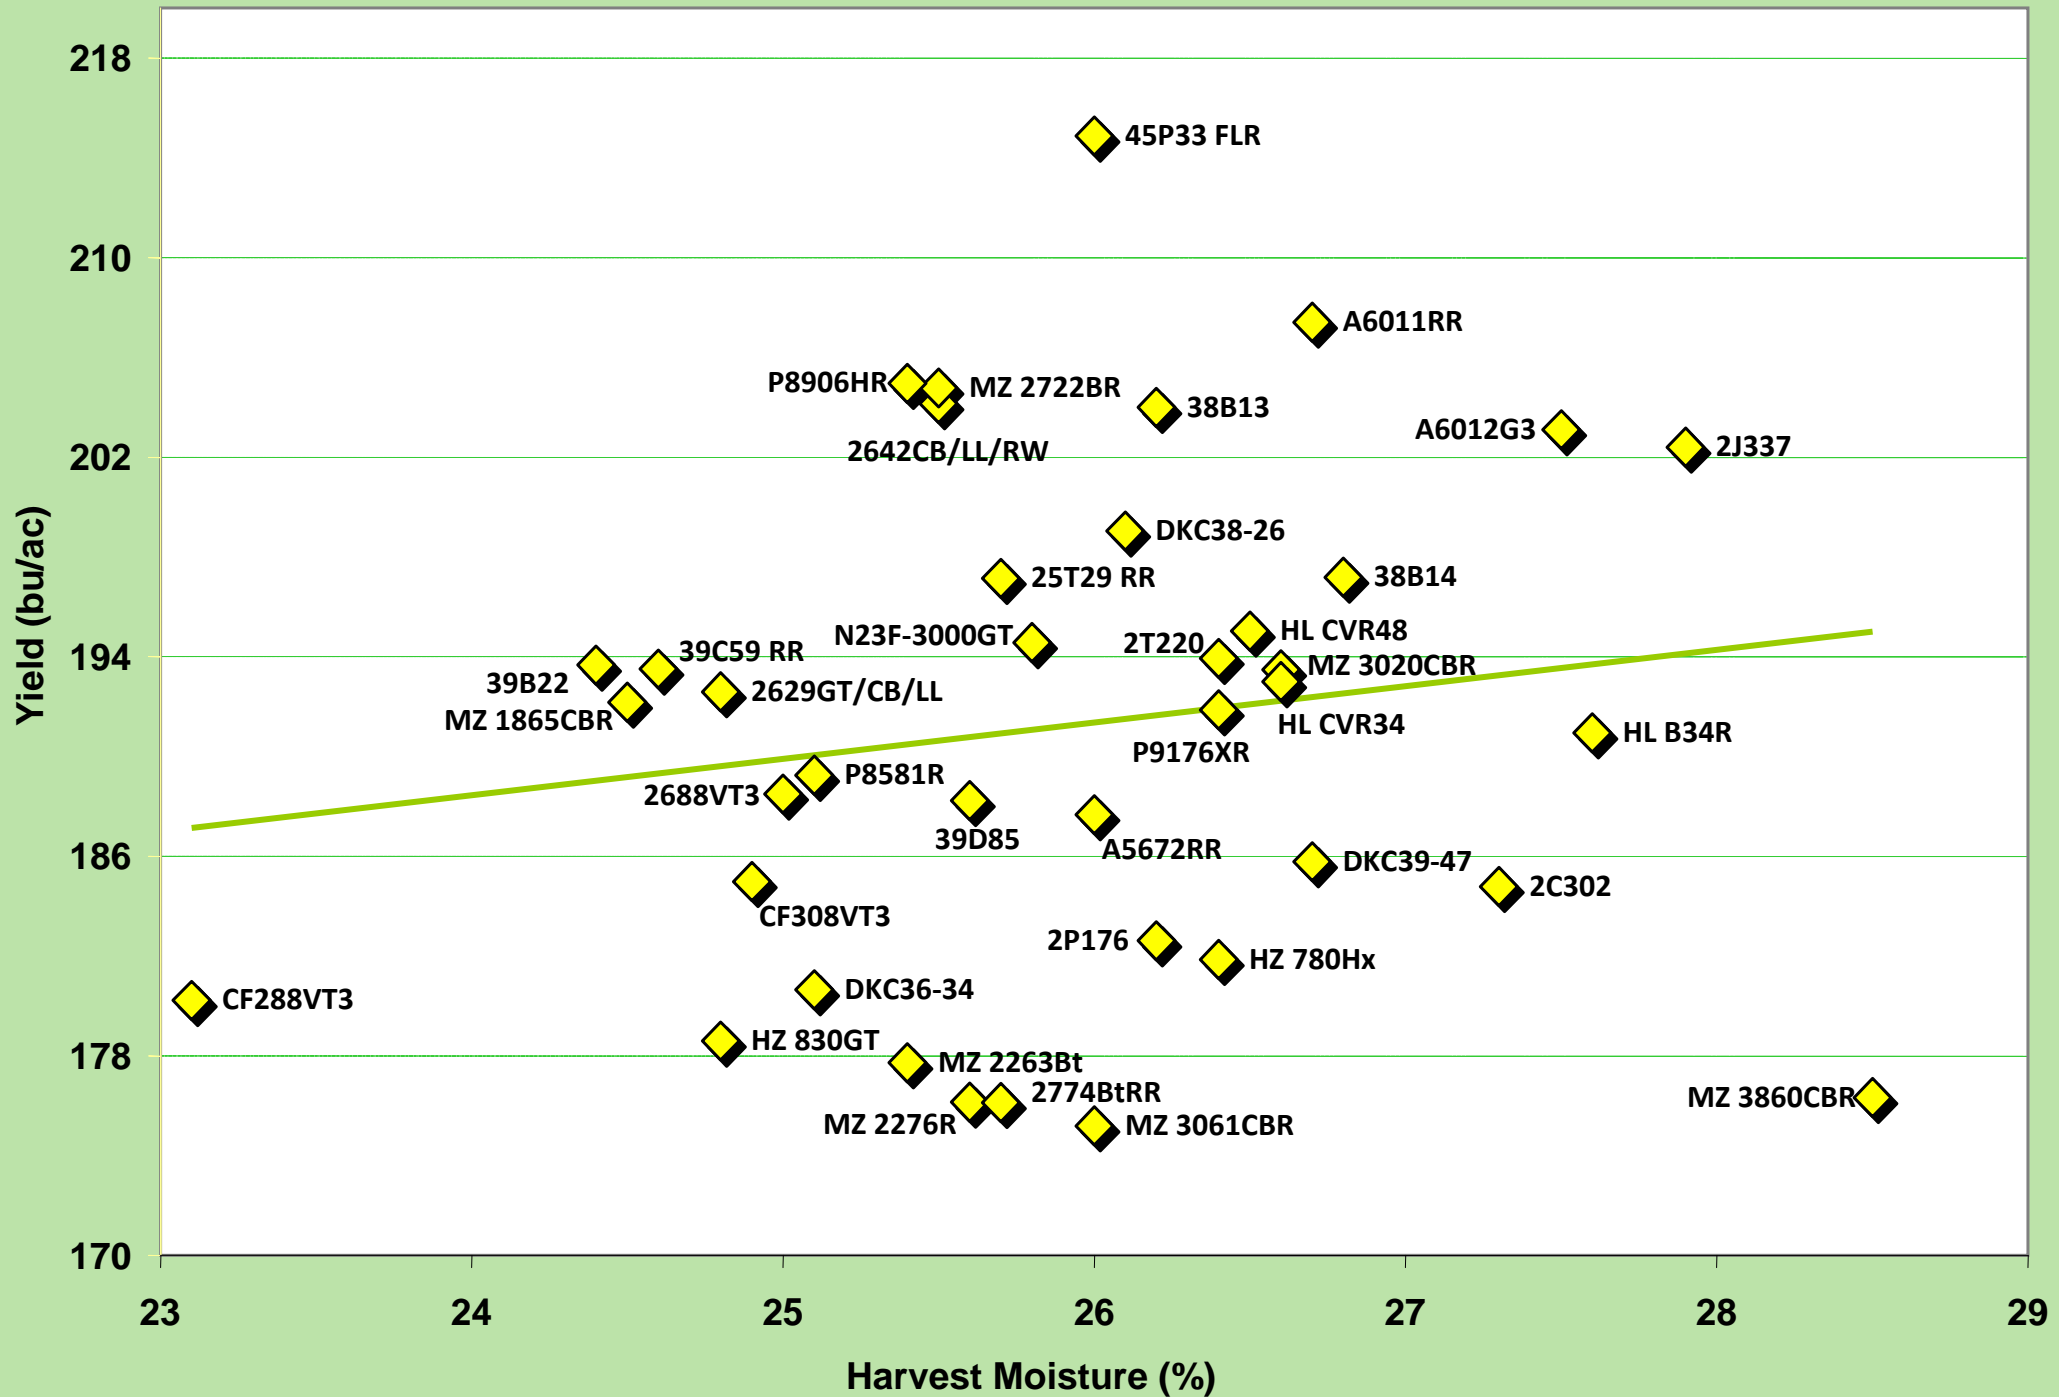

OCC 1 Year Averages (2010) for Area 2: Elora, Pakenham Wingham.

Please refer to Table 2 for hybrid brand and complete agronomic performance data.
©2010 Ontario Corn Committee

Average of 3 tests conducted in Elora, Pakenham, Wingham

OCC 2 Year Averages (2009-2010) for Area 2: Elora, Pakenham Wingham.

Please refer to Table 2 for hybrid brand and complete agronomic performance data.
©2010 Ontario Corn Committee

Average of 6 tests conducted in Elora 2009-2010,
Pakenham 2009-2010, Wingham 2009-2010