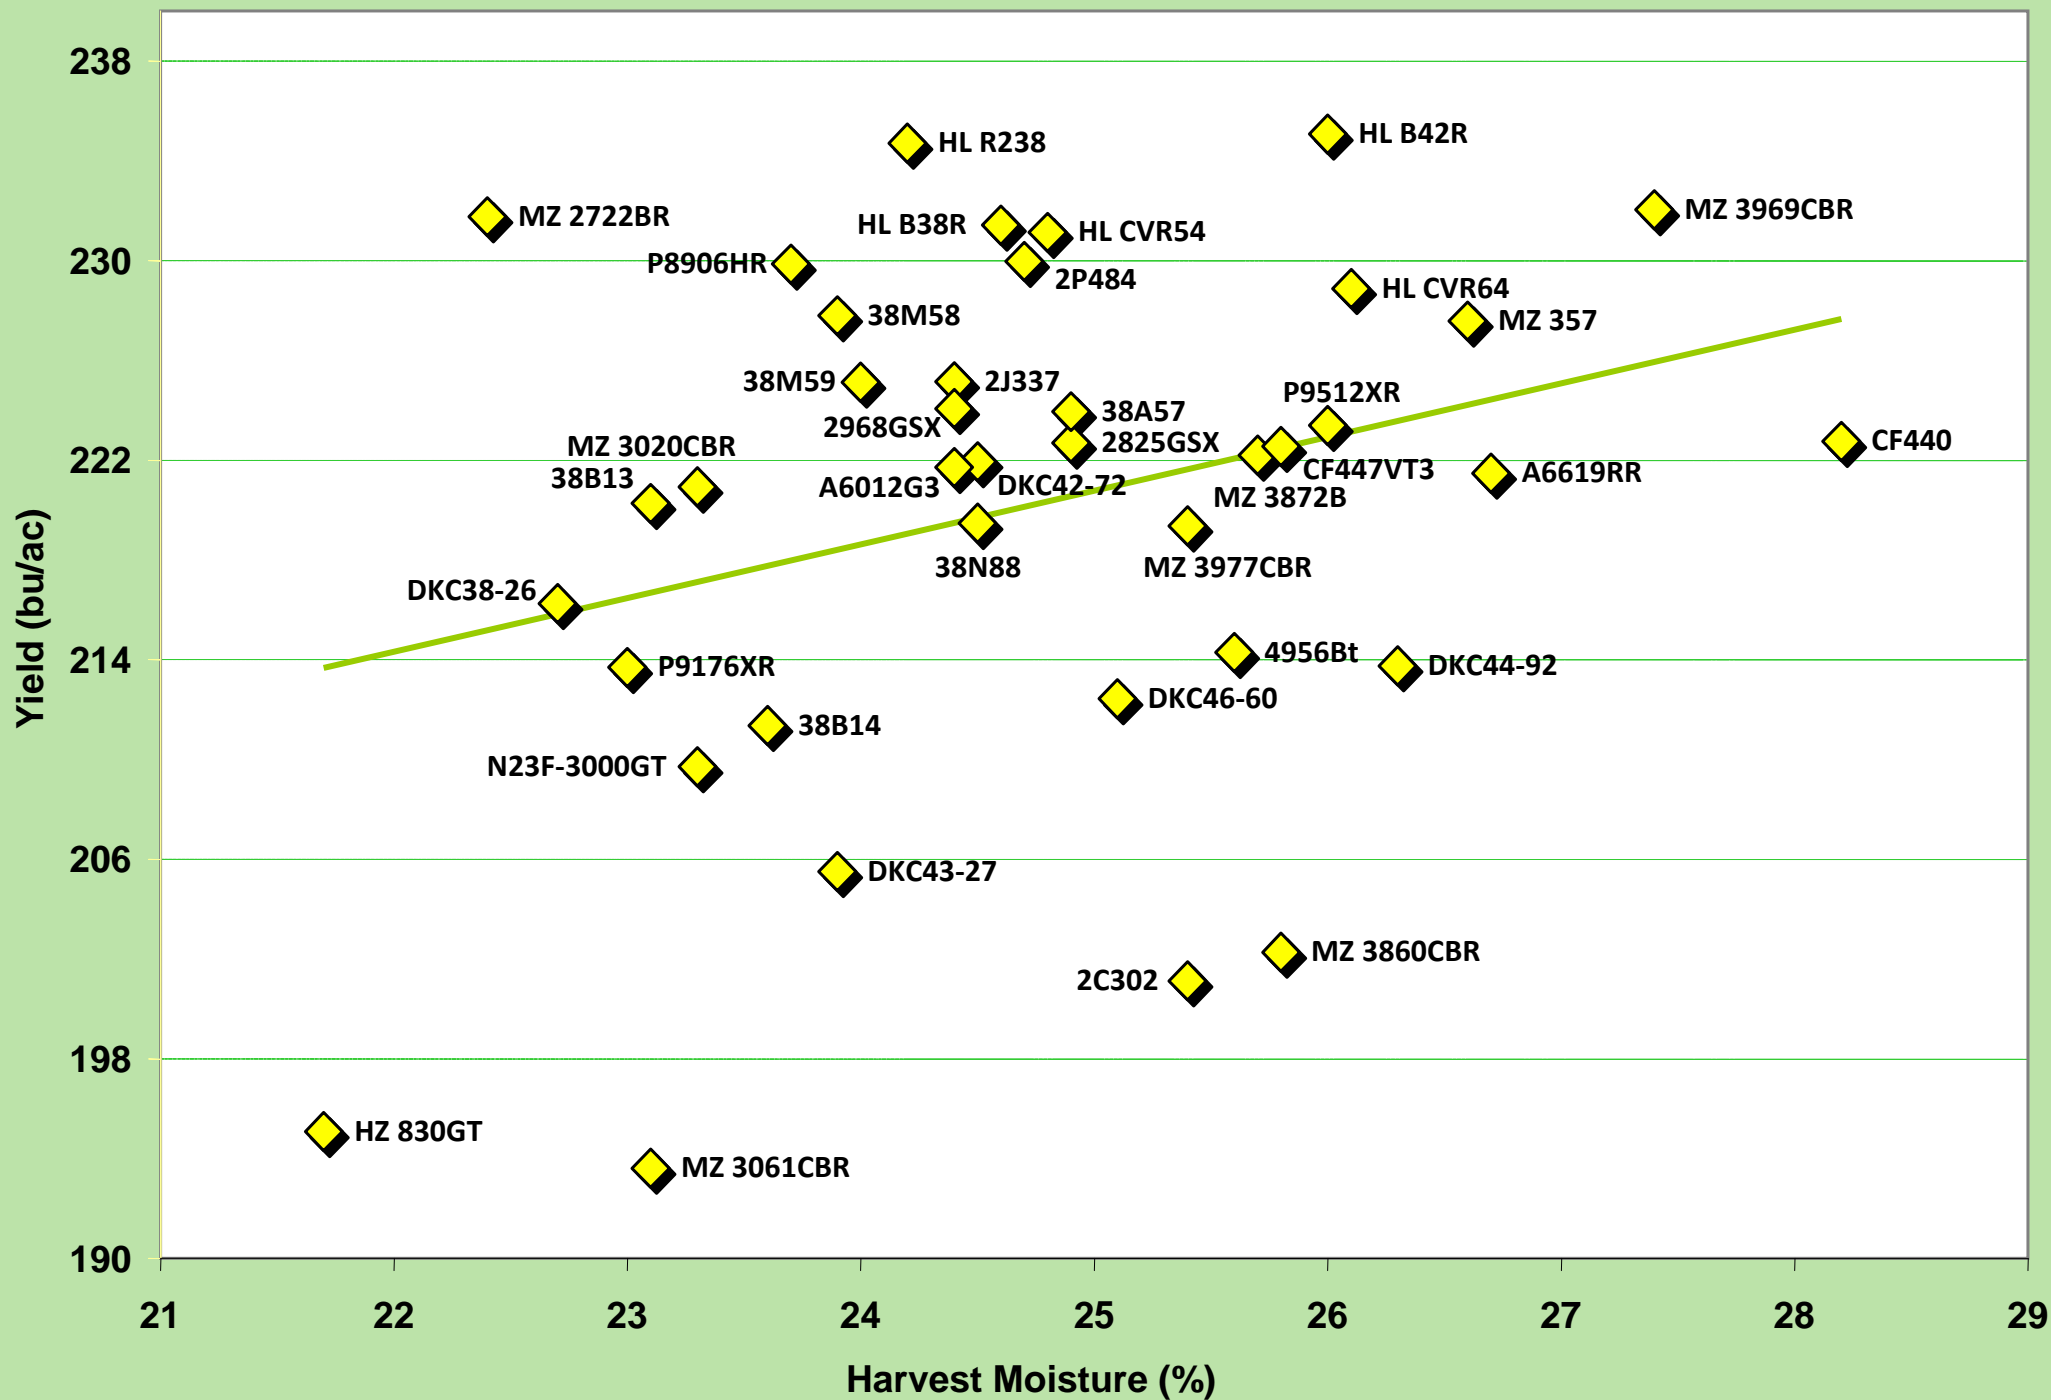

OCC 1 Year Averages (2010) for Area 3 East: Lancaster, Ottawa, Winchester.

Please refer to Table 3E for hybrid brand and complete agronomic performance data.
 ©2010 Ontario Corn Committee

Average of 3 tests conducted in Lancaster, Ottawa, Winchester

OCC 2 Year Averages (2009-2010) for Area 3 East: Lancaster, Ottawa, Winchester.

Please refer to Table 3E for hybrid brand and complete agronomic performance data.
 ©2010 Ontario Corn Committee

Average of 6 tests conducted in Lancaster 2009-2010,
 Ottawa 2009-2010, Winchester 2009-2010