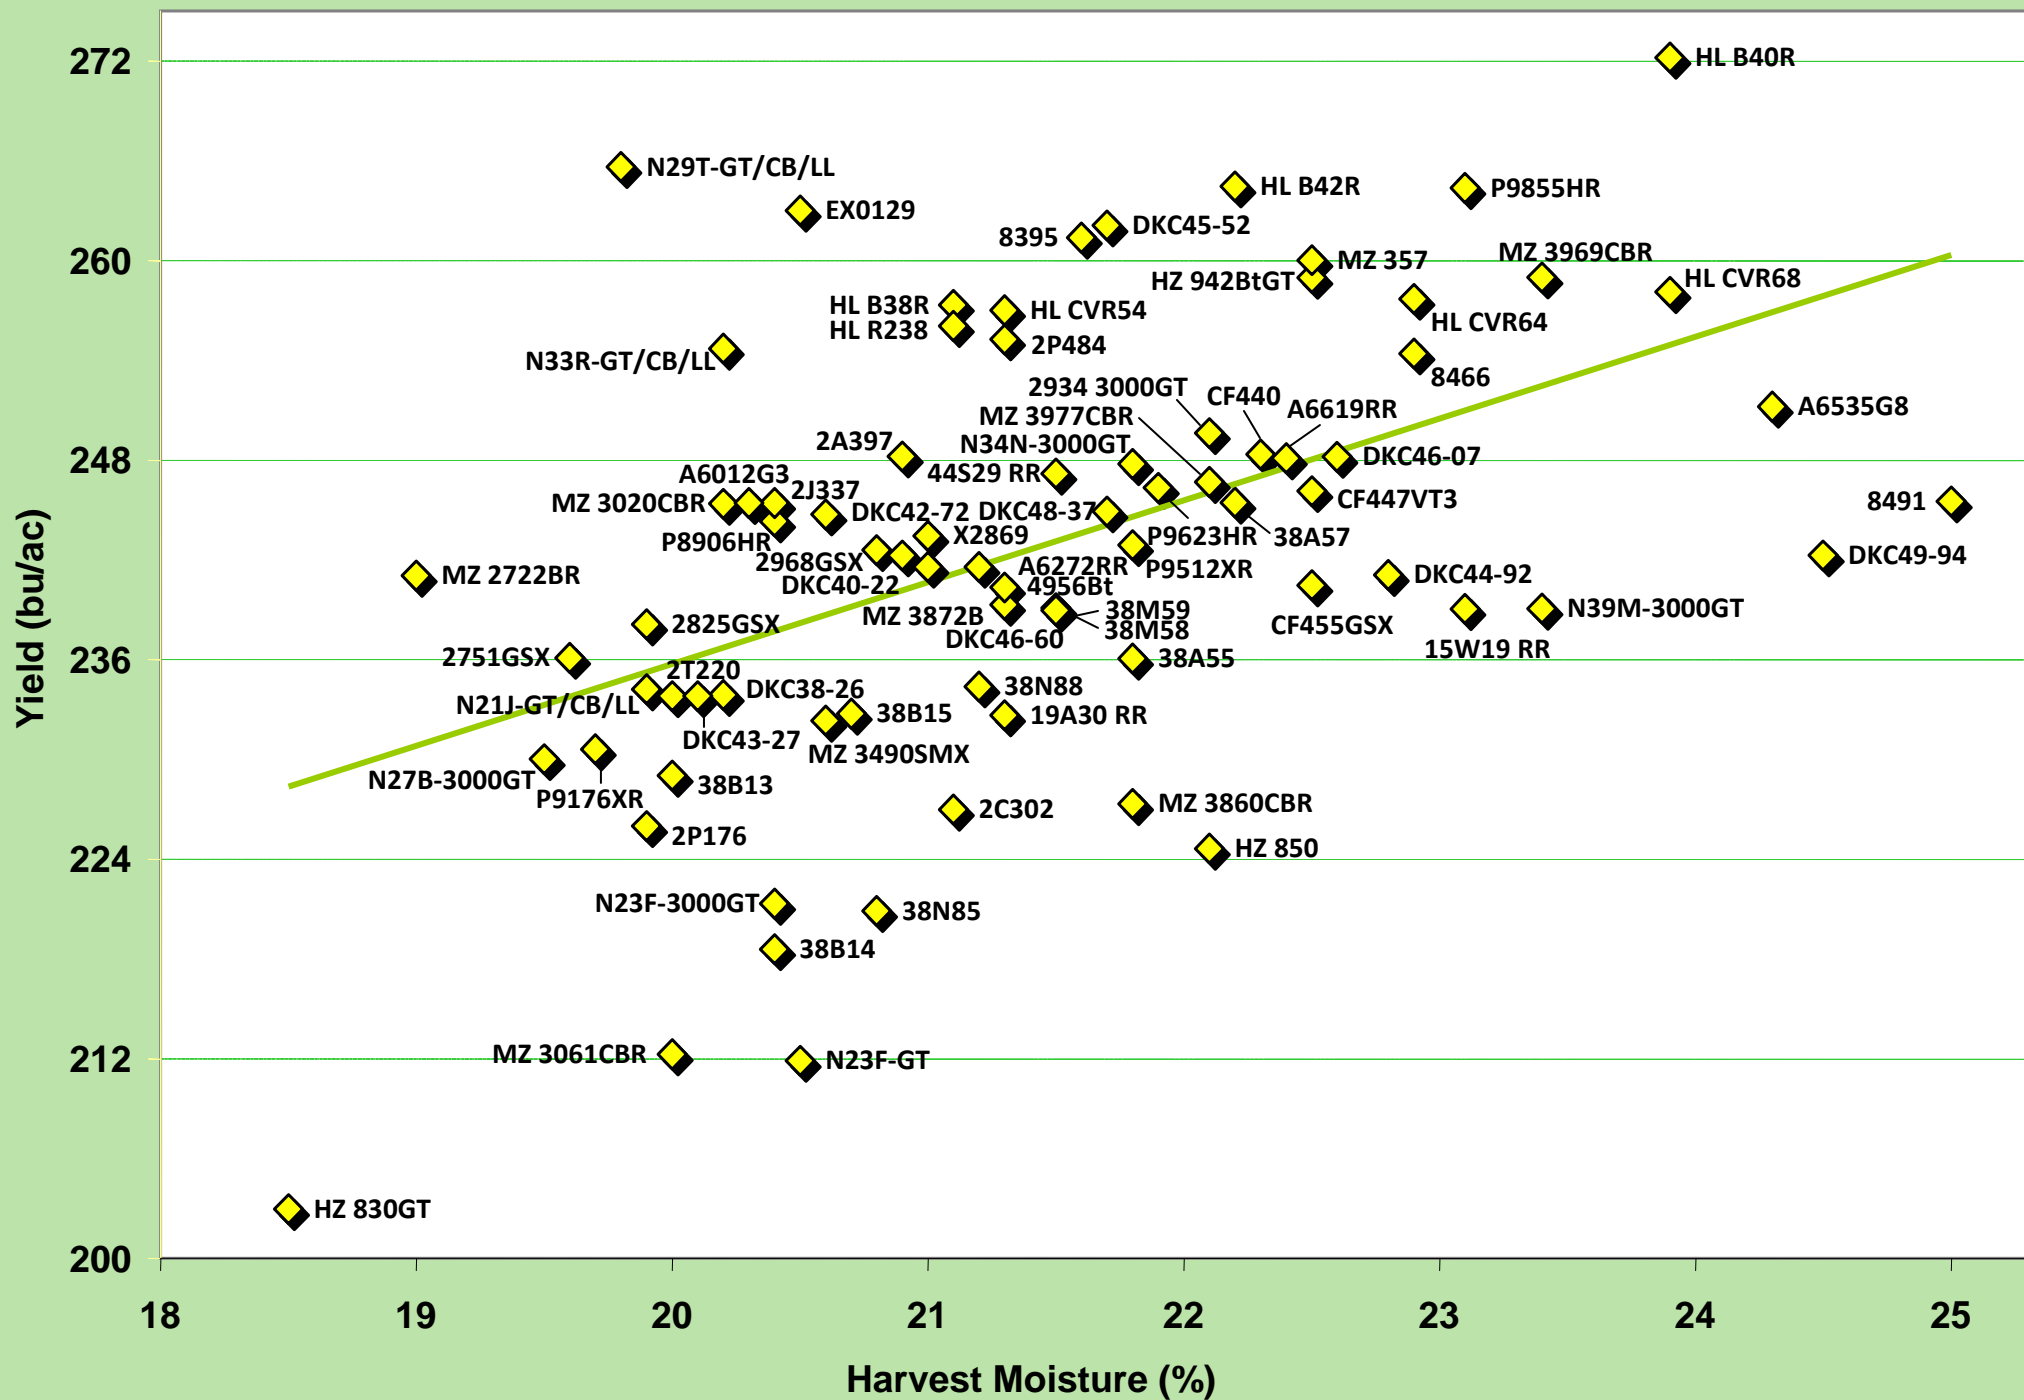

OCC 1 Year Averages (2010) for Area 3 East: Lancaster, Ottawa, Winchester.

Please refer to Table 3E for hybrid brand and complete agronomic performance data.
 ©2010 Ontario Corn Committee

Average of 3 tests conducted in Lancaster, Ottawa, Winchester

OCC 2 Year Averages (2009-2010) for Area 3 East: Lancaster, Ottawa, Winchester.

Please refer to Table 3E for hybrid brand and complete agronomic performance data.
 ©2010 Ontario Corn Committee

Average of 6 tests conducted in Lancaster 2009-2010,
 Ottawa 2009-2010, Winchester 2009-2010