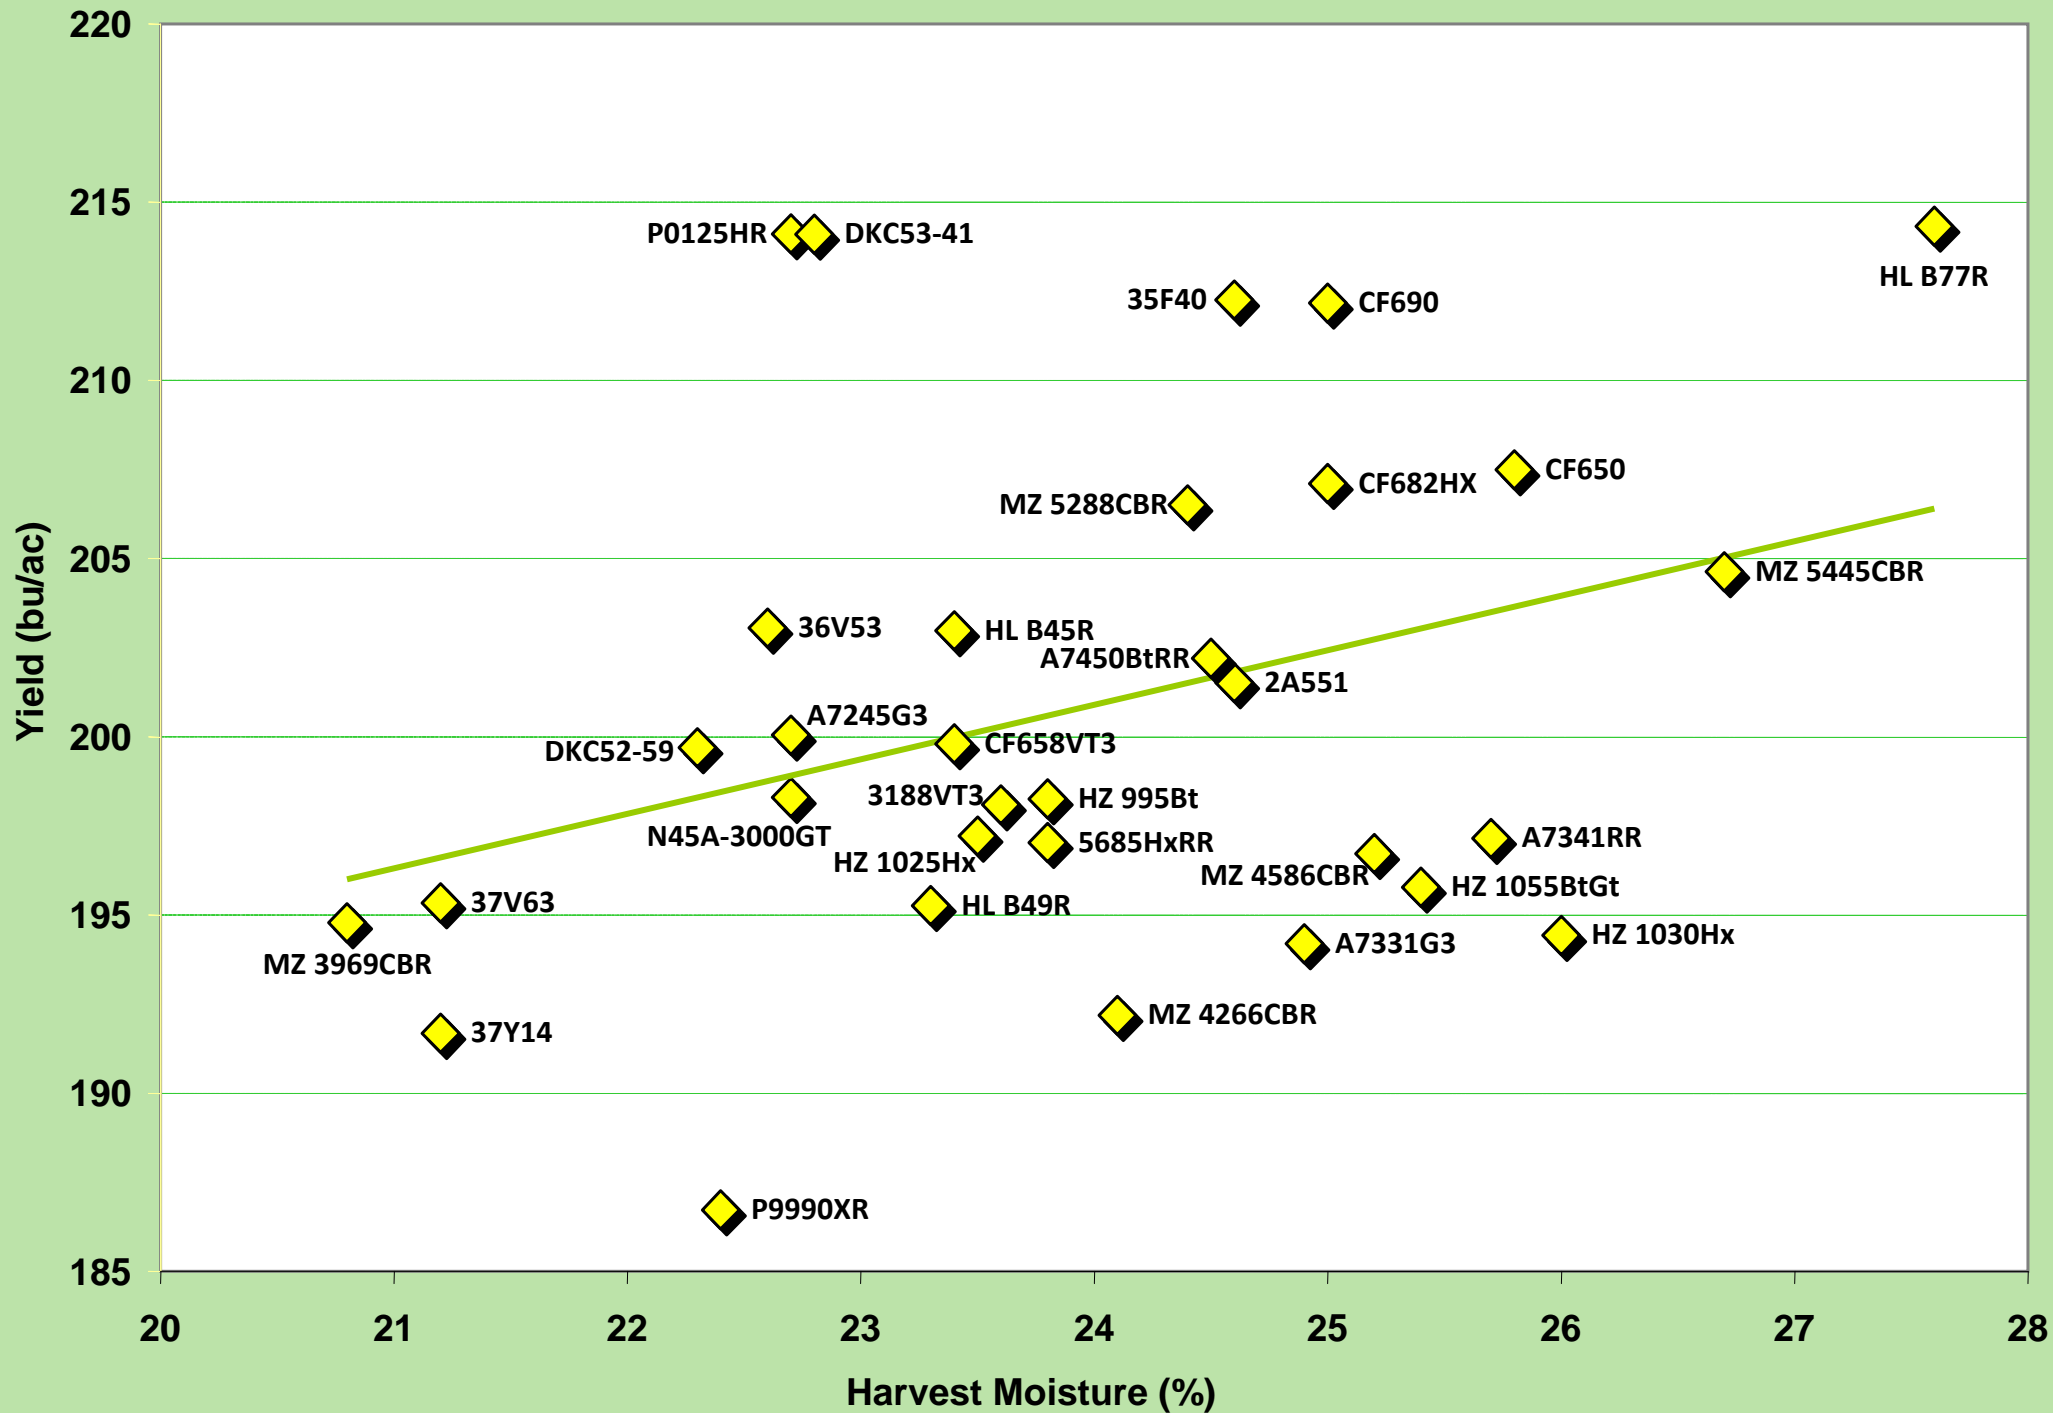

OCC 1 Year Averages (2010) for Area 5: Belmont, Kerwood, West Lorne.

Please refer to Table 5 for hybrid brand and complete agronomic performance data.
©2010 Ontario Corn Committee

Average of 3 tests conducted in Belmont, Kerwood, West Lorne

OCC 2 Year Averages (2009-2010) for Area 5: Belmont, Kerwood, West Lorne.

Please refer to Table 5 for hybrid brand and complete agronomic performance data.
 ©2010 Ontario Corn Committee