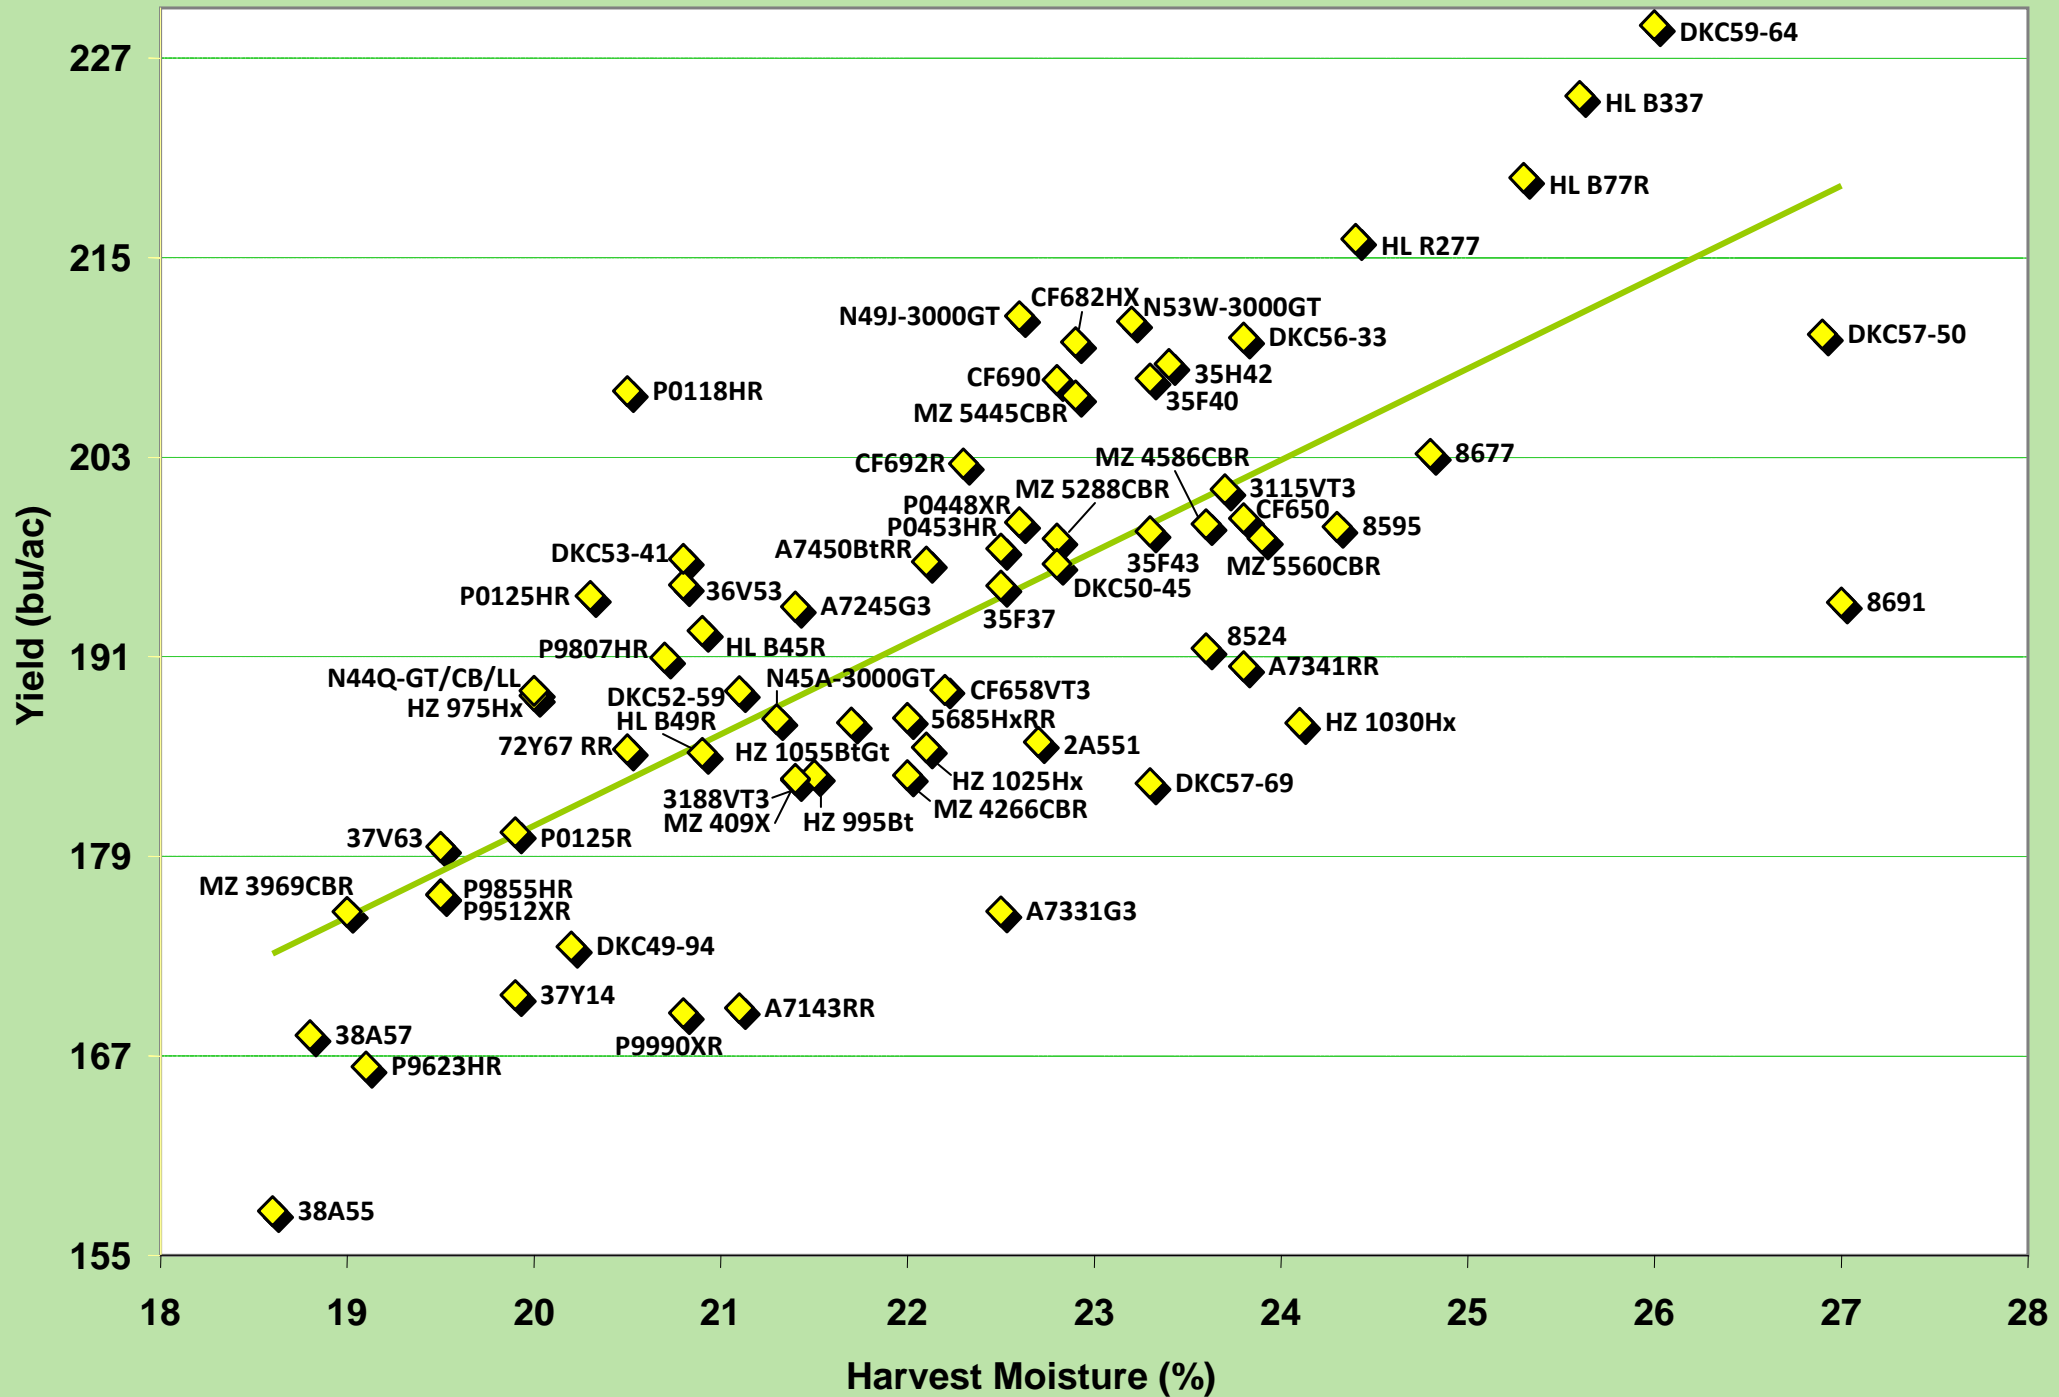

OCC 1 Year Averages (2010) for Area 5: Belmont, Kerwood, West Lorne.

Please refer to Table 5 for hybrid brand and complete agronomic performance data.
©2010 Ontario Corn Committee

Average of 3 tests conducted in Belmont, Kerwood, West Lorne

OCC 2 Year Averages (2009-2010) for Area 5: Belmont, Kerwood, West Lorne.

Please refer to Table 5 for hybrid brand and complete agronomic performance data.
 ©2010 Ontario Corn Committee