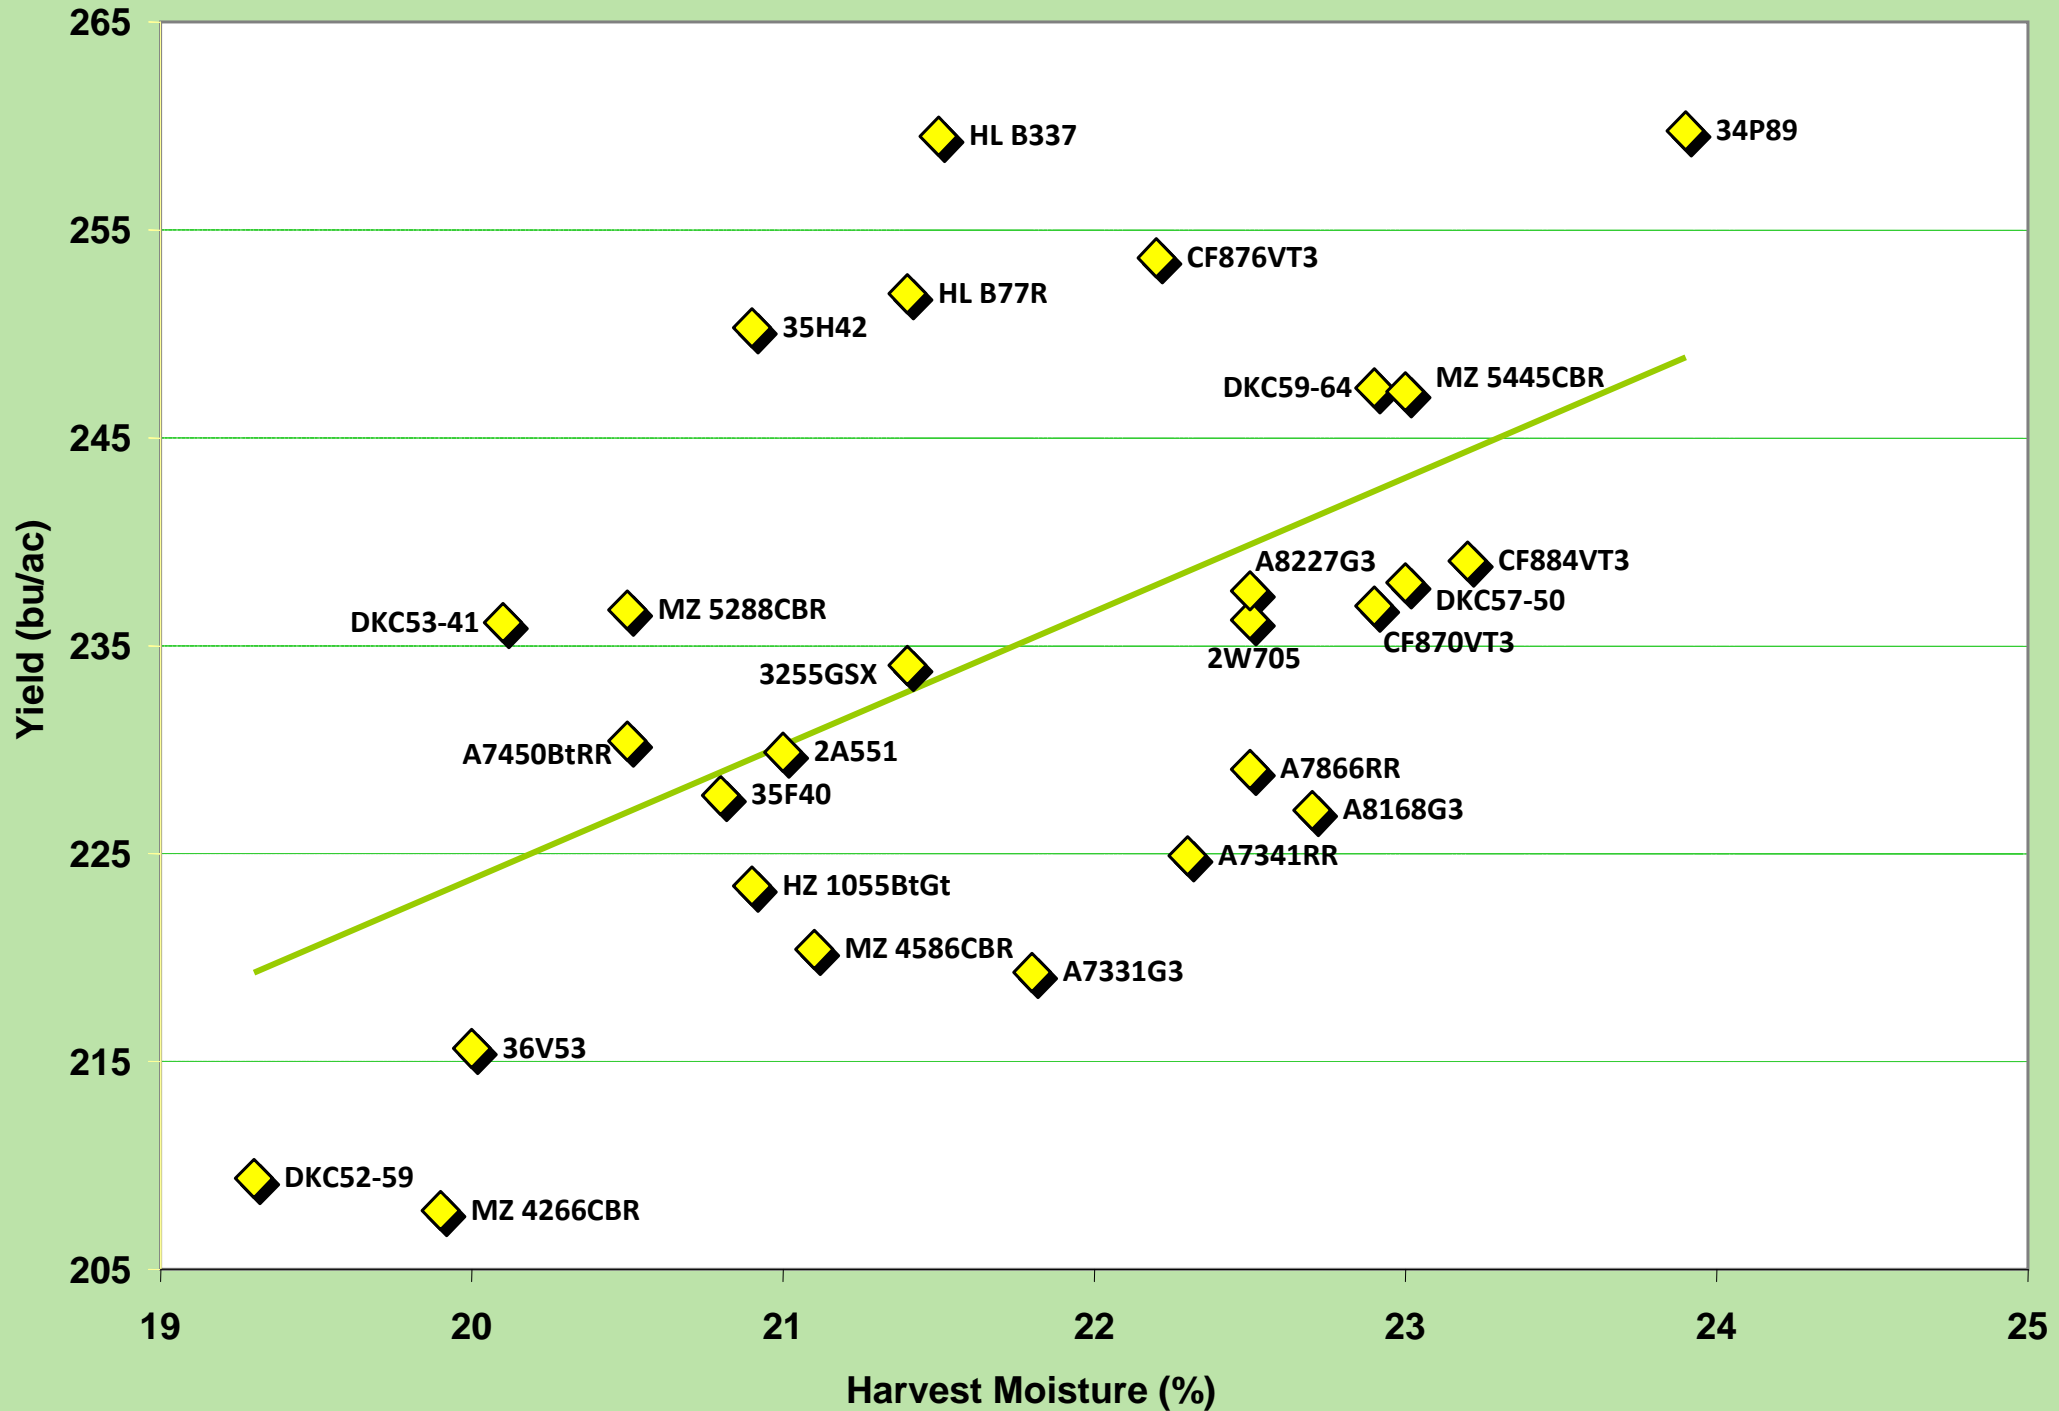

OCC 1 Year Averages (2010) for Area 6: Ridgeway, Tilbury, Wallaceburg.

Please refer to Table 6 for hybrid brand and complete agronomic performance data.

©2010 Ontario Corn Committee

Average of 3 tests conducted in Ridgeway, Tilbury, Wallaceburg

OCC 2 Year Averages (2009-2010) for Area 6: Ridgetown, Tilbury, Wallaceburg.

Please refer to Table 6 for hybrid brand and complete agronomic performance data.
 ©2010 Ontario Corn Committee

Average of 6 tests conducted in Ridgetown 2009-2010,
 Tilbury 2009-2010, Wallaceburg 2010, Grande Pointe 2009