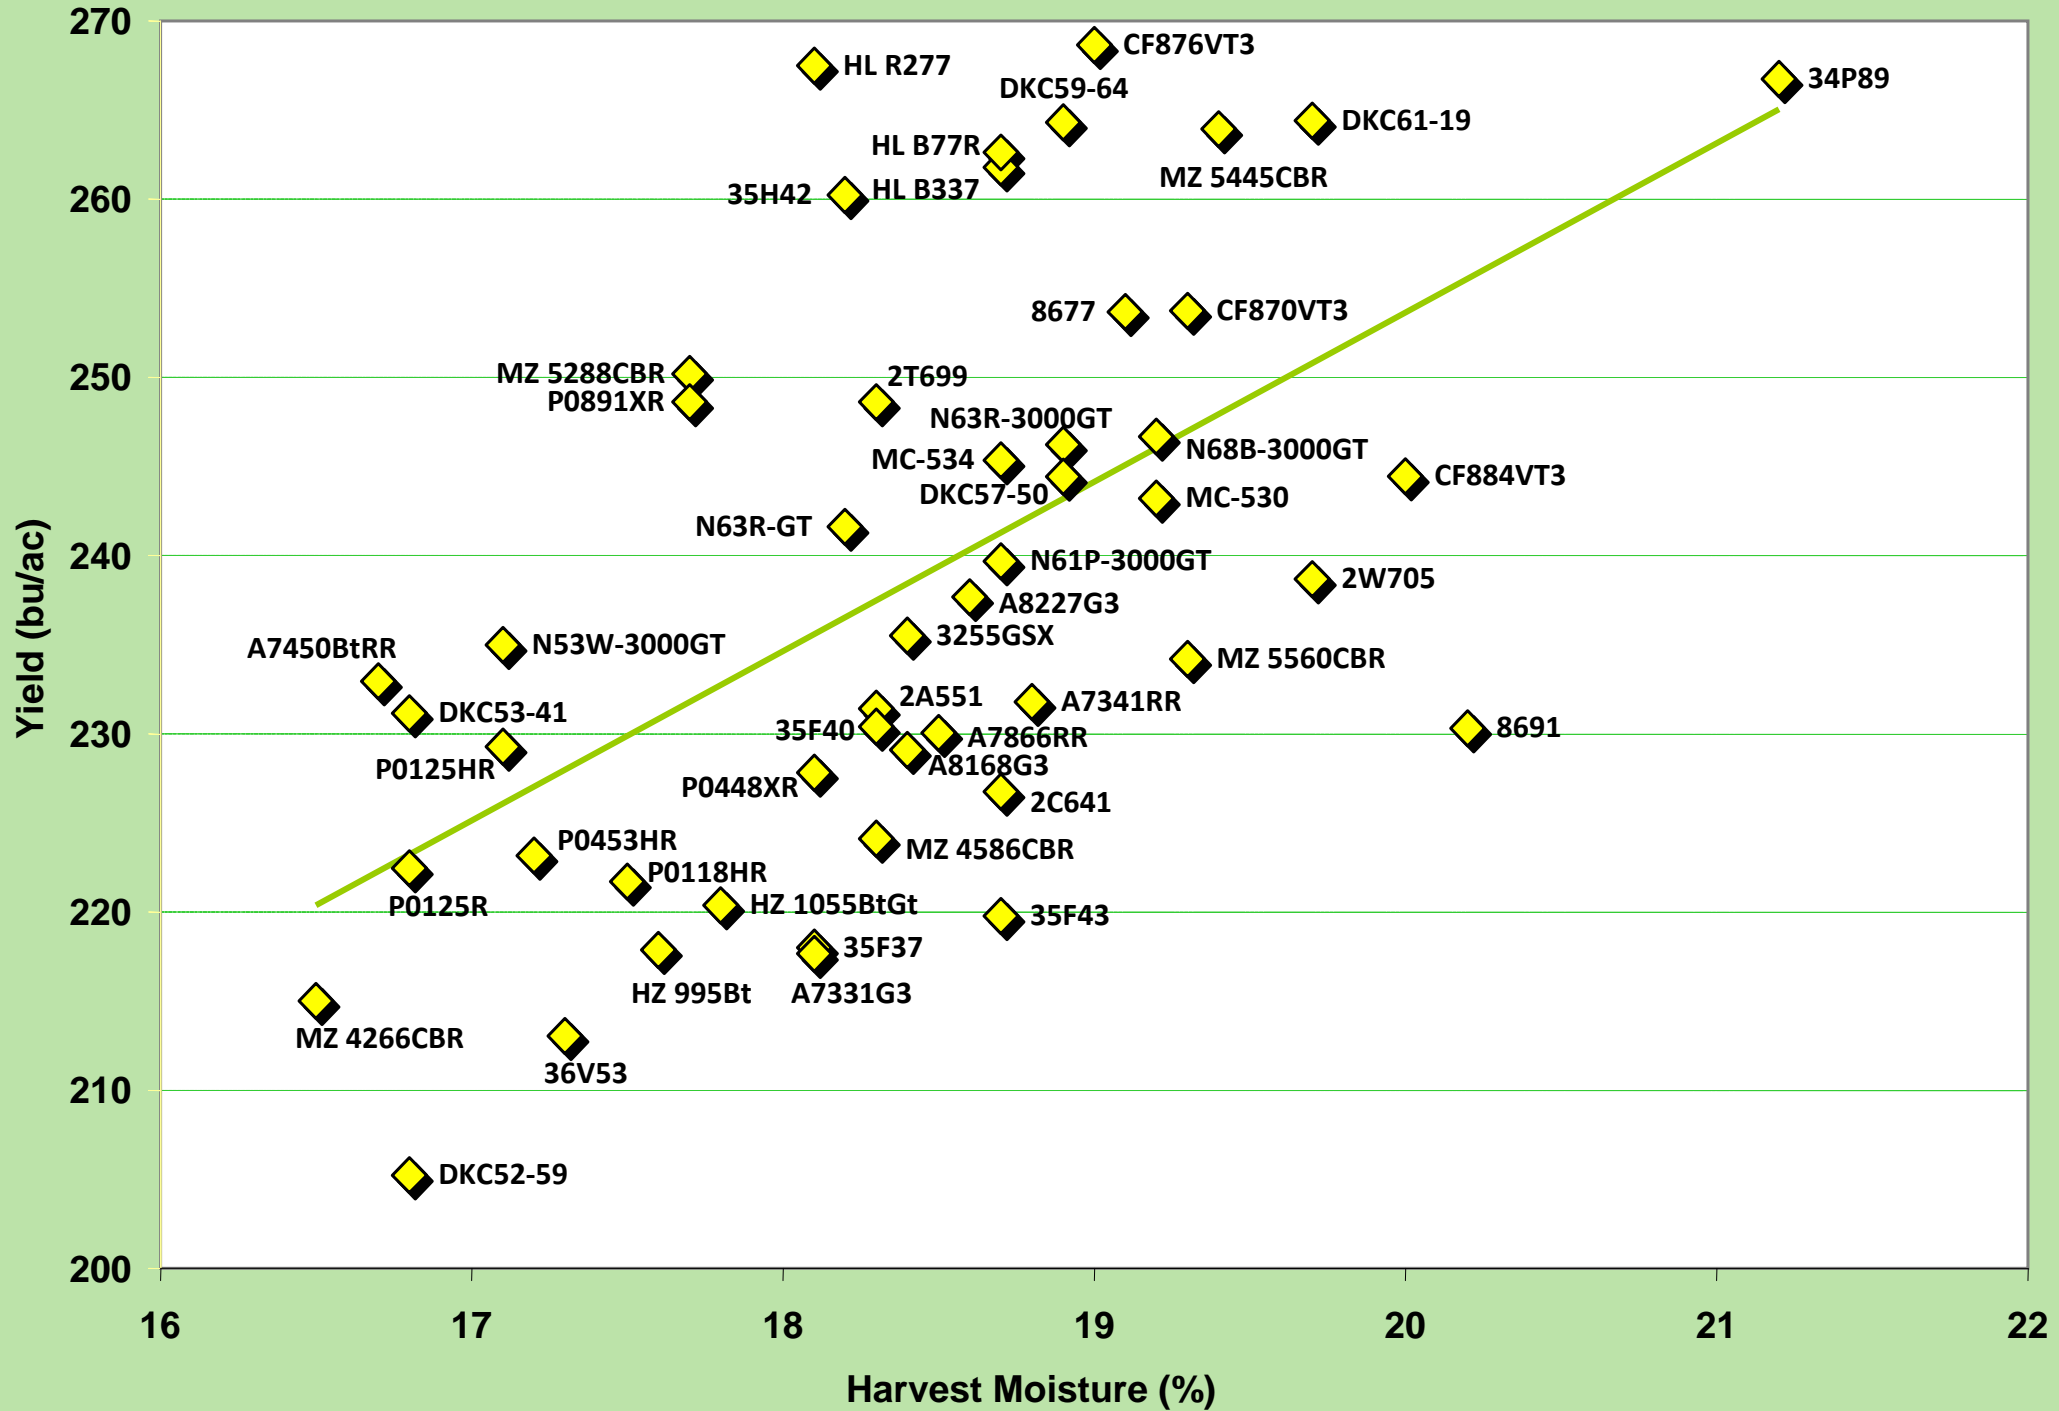

OCC 1 Year Averages (2010) for Area 6: Ridgeway, Tilbury, Wallaceburg.

Please refer to Table 6 for hybrid brand and complete agronomic performance data.

©2010 Ontario Corn Committee

Average of 3 tests conducted in Ridgeway, Tilbury, Wallaceburg

OCC 2 Year Averages (2009-2010) for Area 6: Ridgetown, Tilbury, Wallaceburg.

Please refer to Table 6 for hybrid brand and complete agronomic performance data.
 ©2010 Ontario Corn Committee

Average of 6 tests conducted in Ridgetown 2009-2010,
 Tilbury 2009-2010, Wallaceburg 2010, Grande Pointe 2009