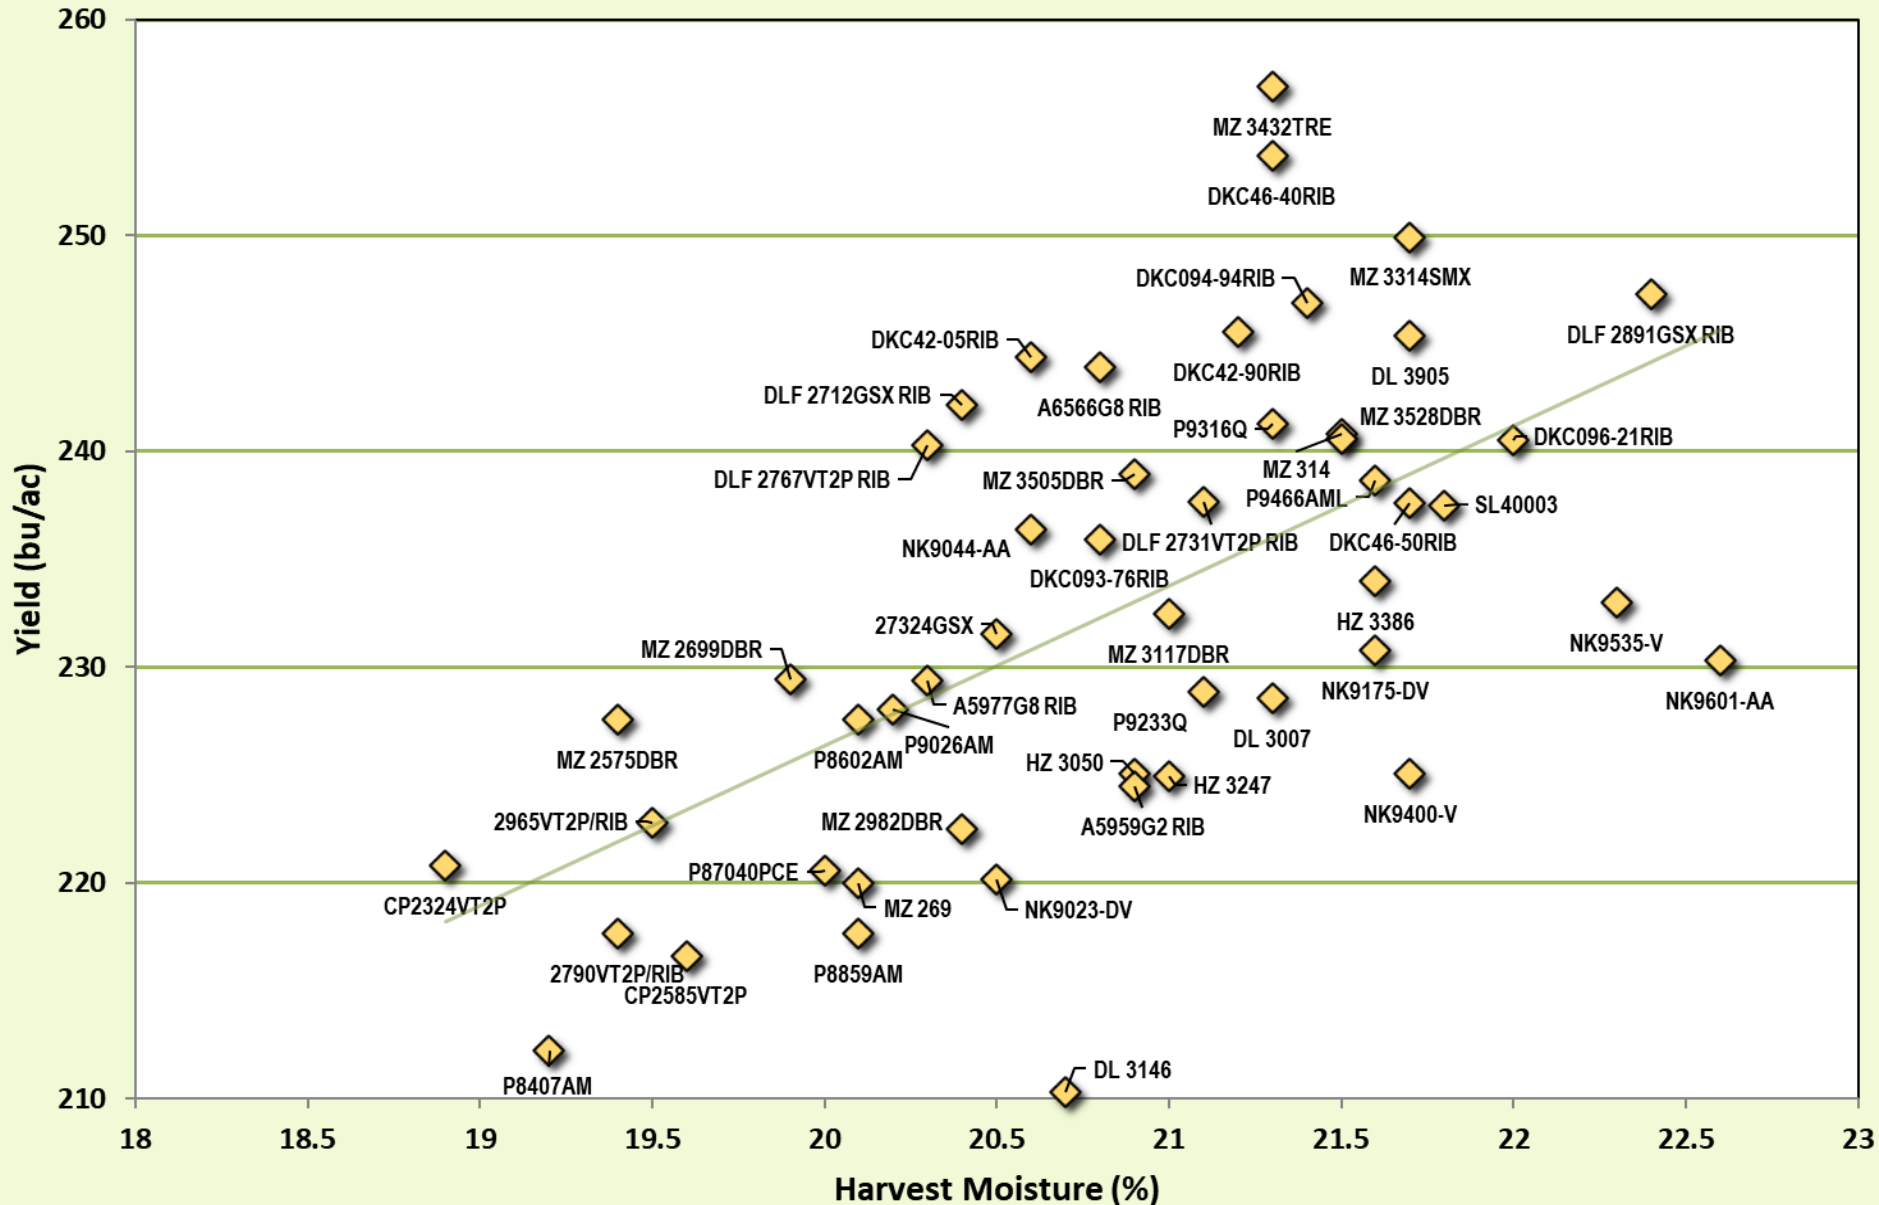

OCC 1 Year Averages (2024) for Area 2: Elora, Kinburn, Port Hope, Wingham.

OCC 2 Year Averages (2023-2024) for Area 2: Elora, Kinburn, Port Hope, Wingham.