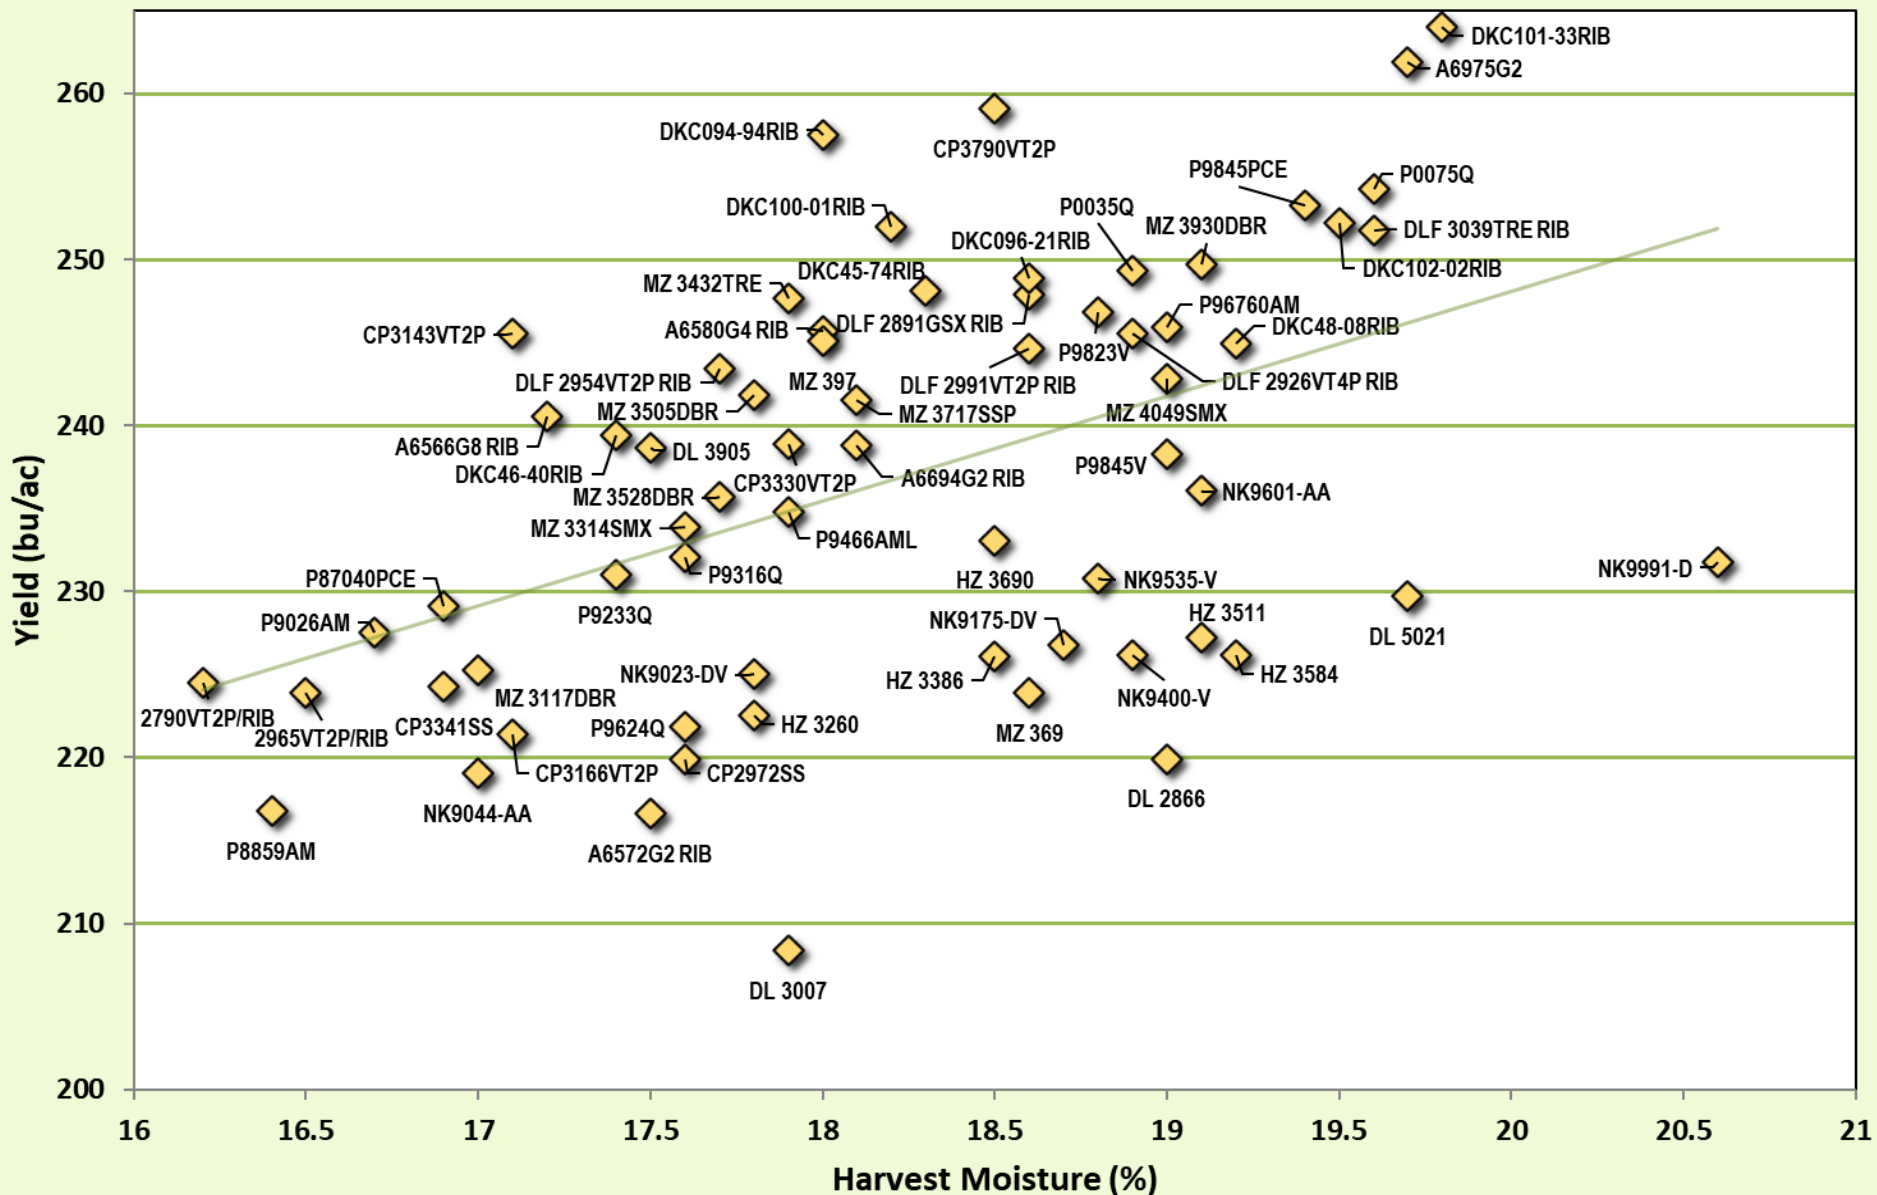

# OCC 1 Year Averages (2024) for Area 3E: Bainsville, Ottawa, Winchester.

# OCC 2 Year Averages (2023-2024) for Area 3E: Bainsville, Ottawa, Winchester.