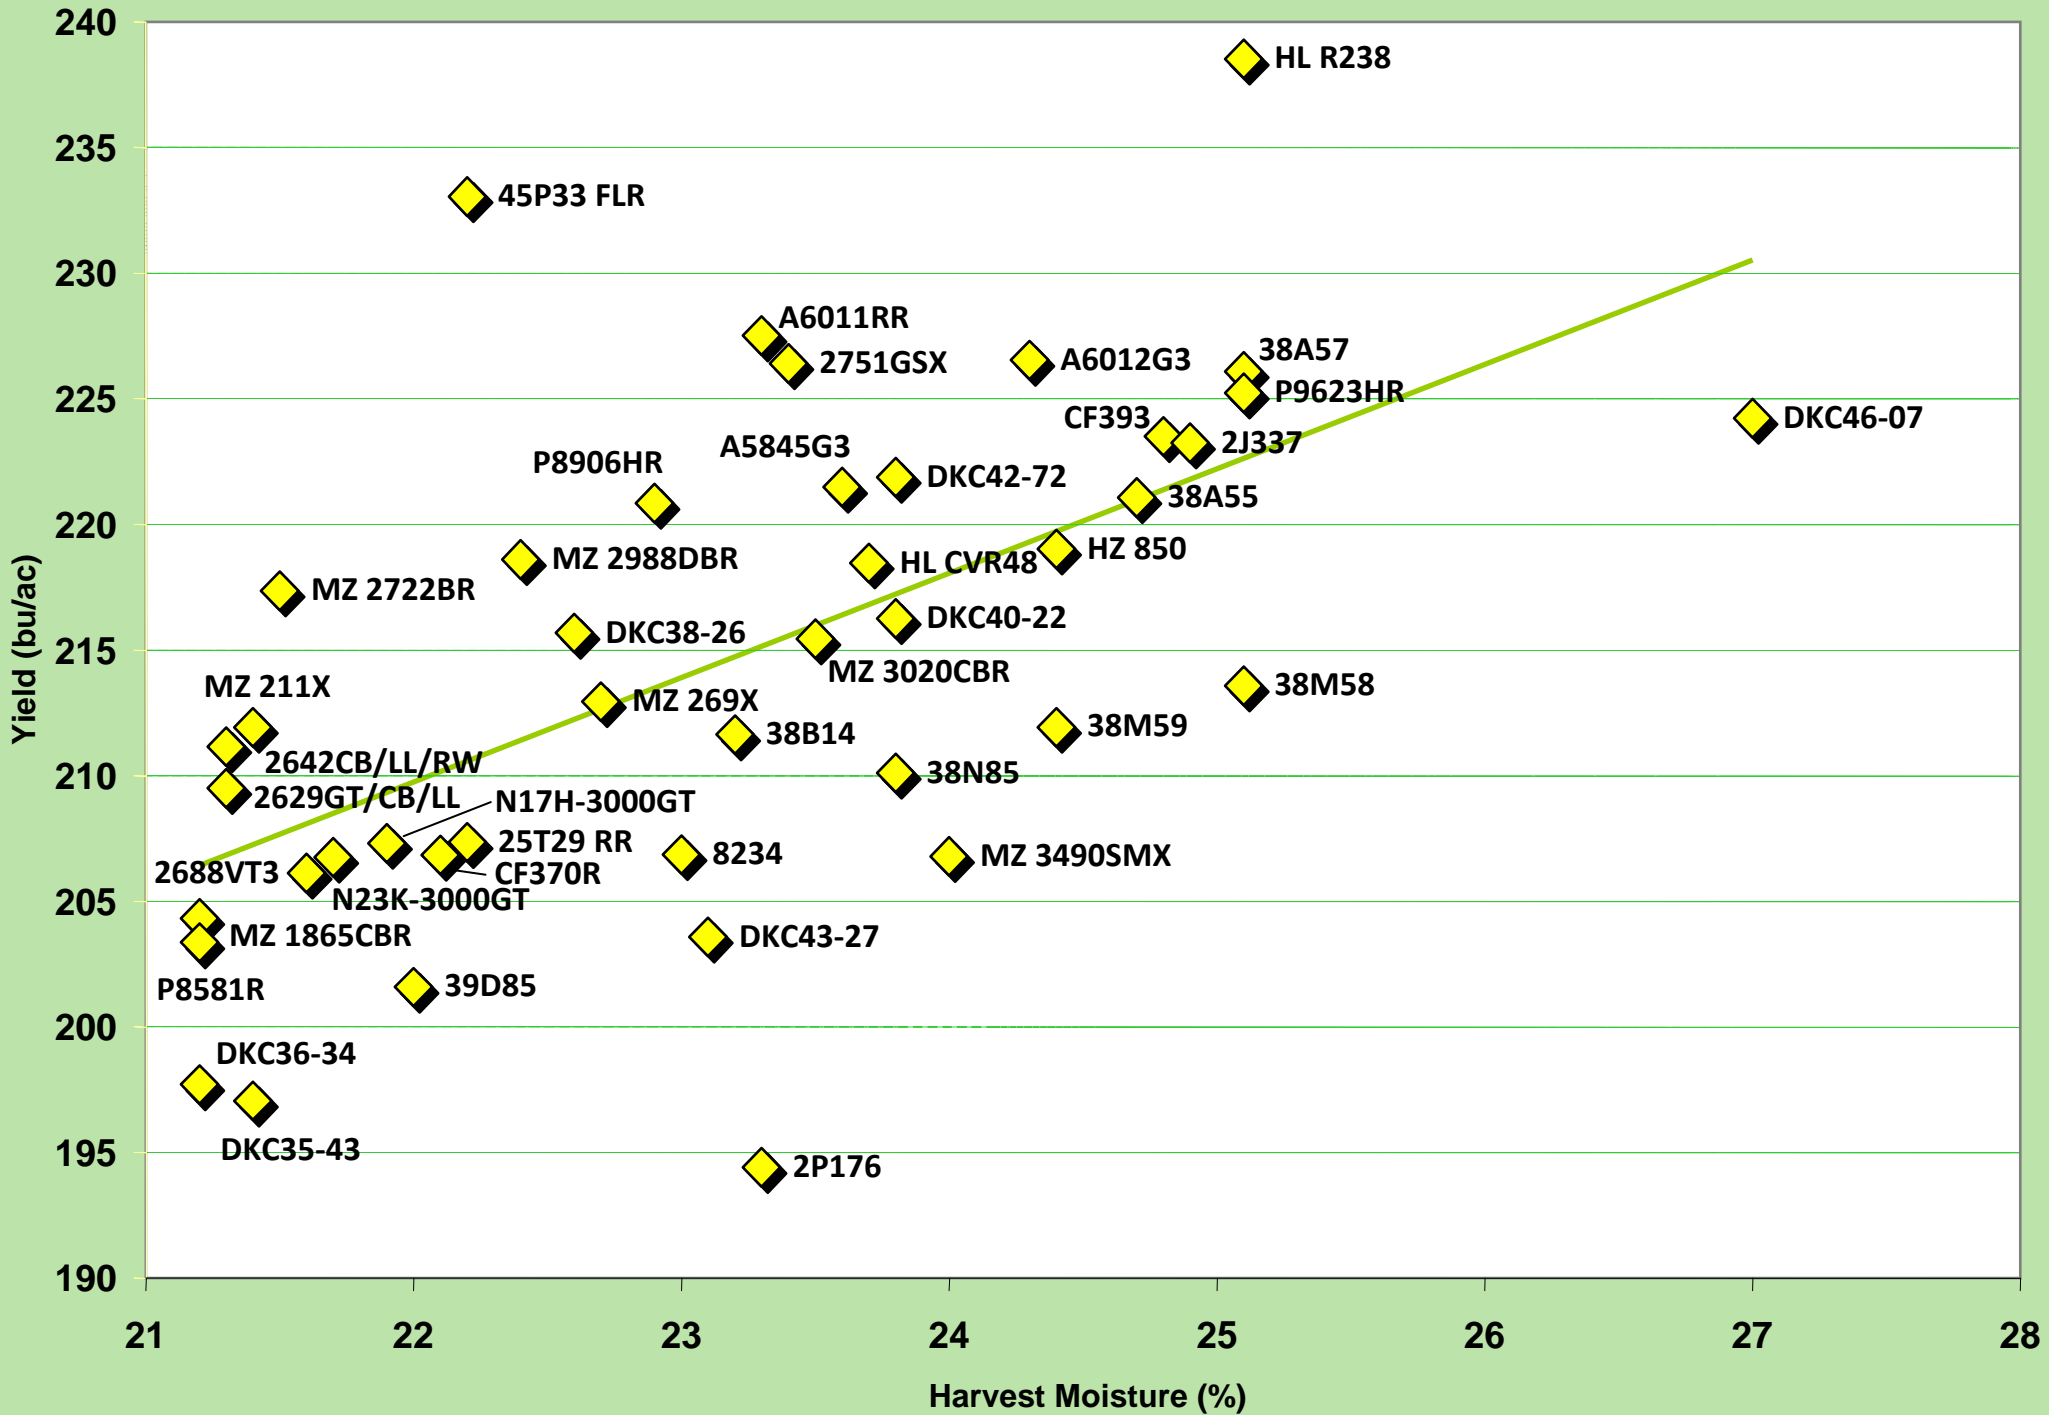

# OCC 1 Year Averages (2011) for Area 2: Elora, Pakenham Wingham.

Average of 3 tests conducted in Elora, Pakenham, Wingham

# OCC 2 Year Averages (2010-2011) for Area 2: Elora, Pakenham Wingham.

Average of 6 tests conducted in

Elora 2010-2011, Pakenham 2010-2011, Wingham 2010-2011