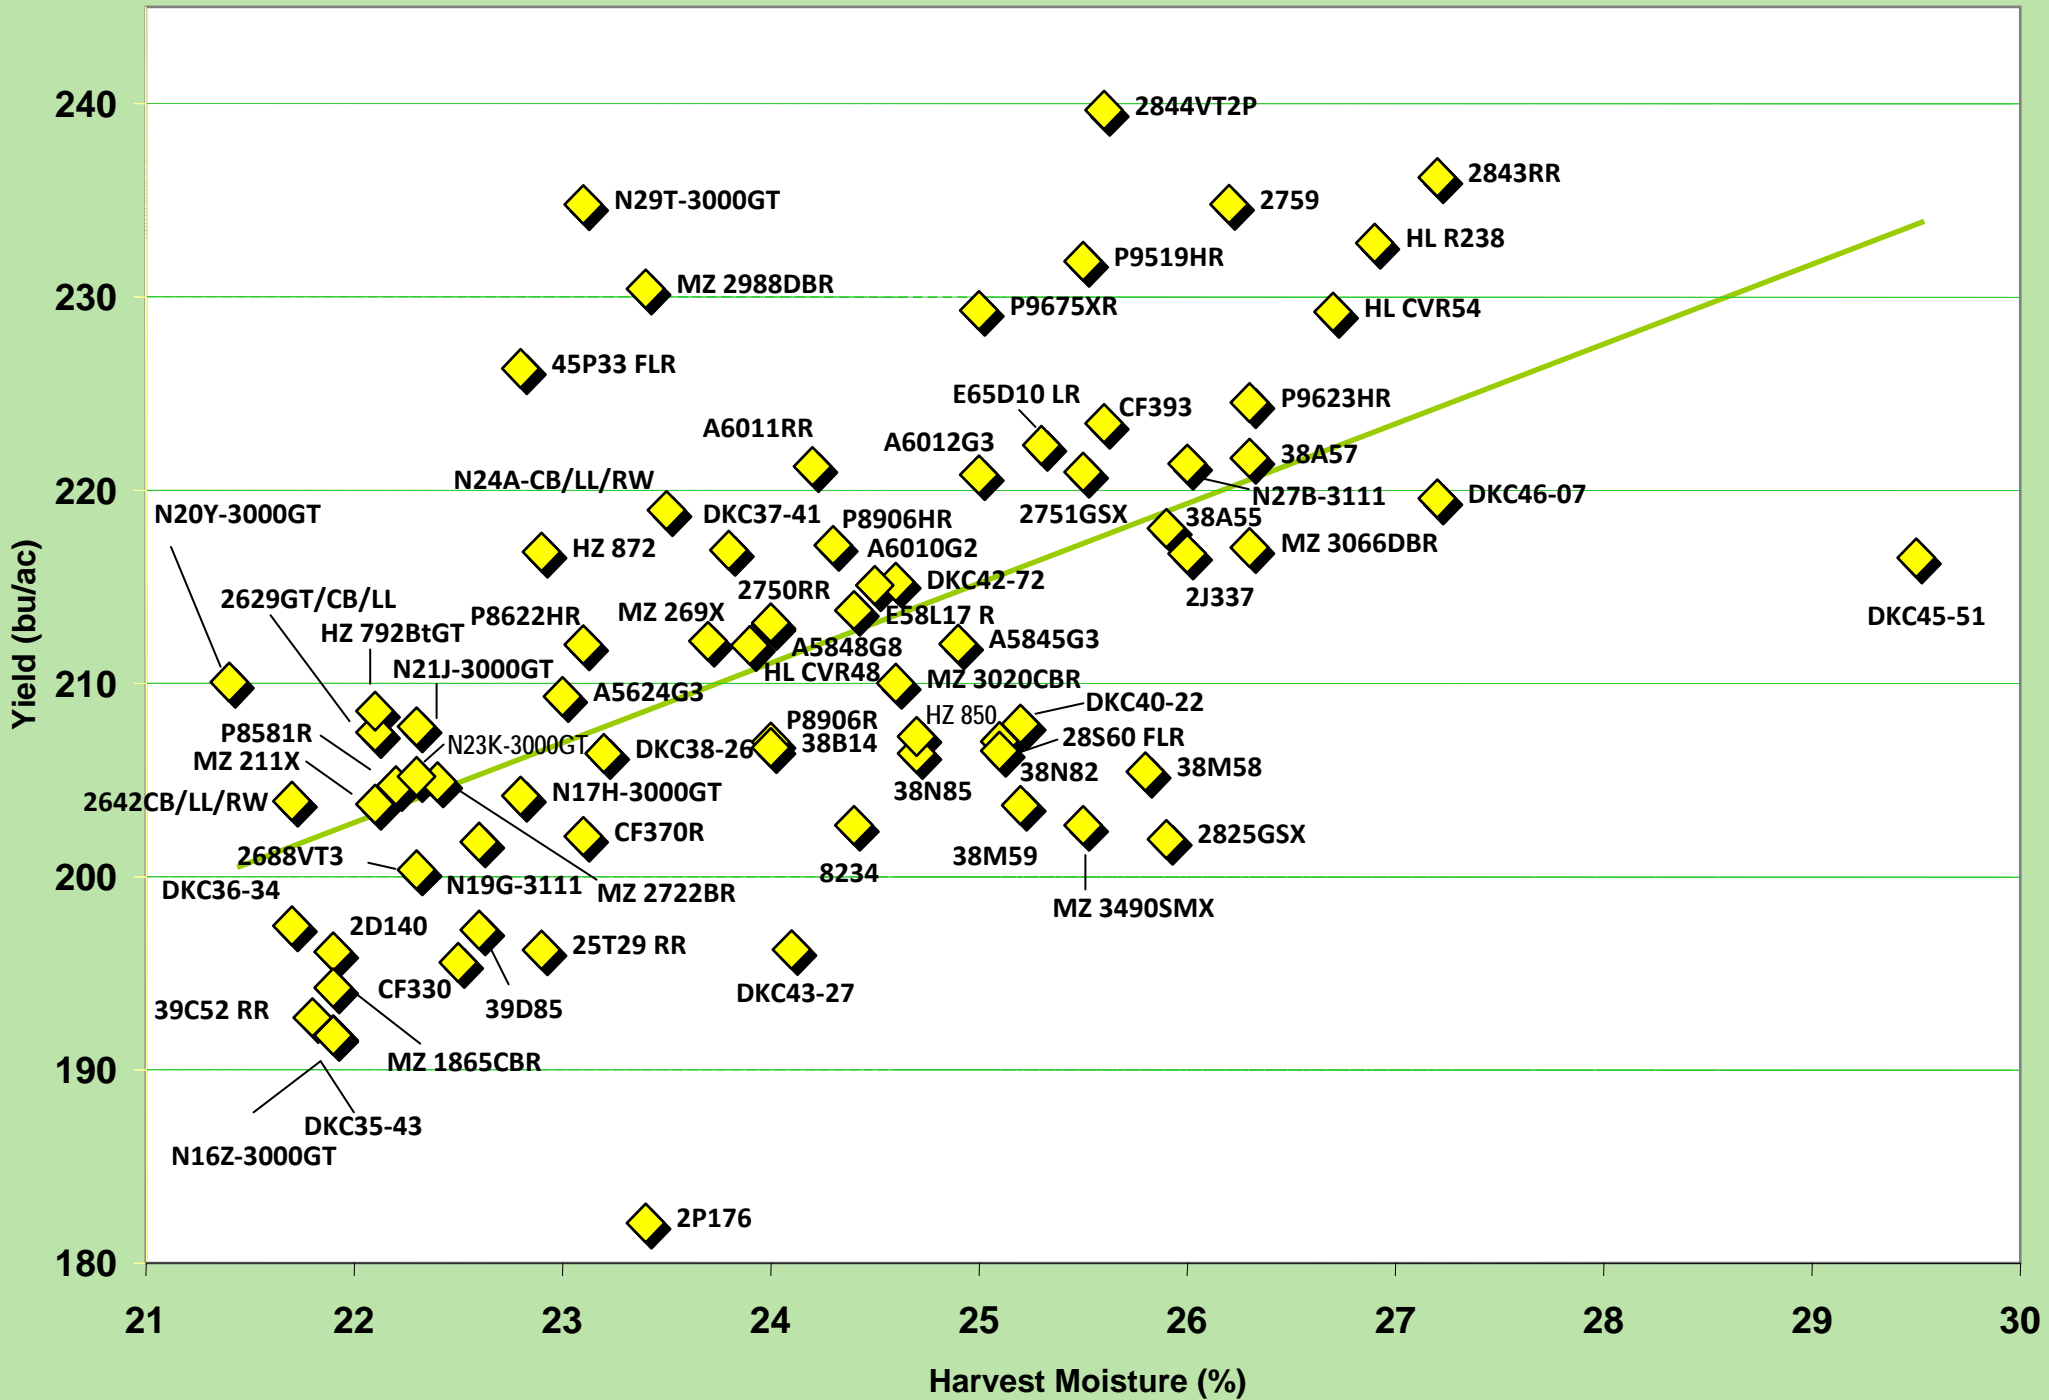

# OCC 1 Year Averages (2011) for Area 2: Elora, Pakenham Wingham.

Average of 3 tests conducted in Elora, Pakenham, Wingham

# OCC 2 Year Averages (2010-2011) for Area 2: Elora, Pakenham Wingham.

Average of 6 tests conducted in

Elora 2010-2011, Pakenham 2010-2011, Wingham 2010-2011