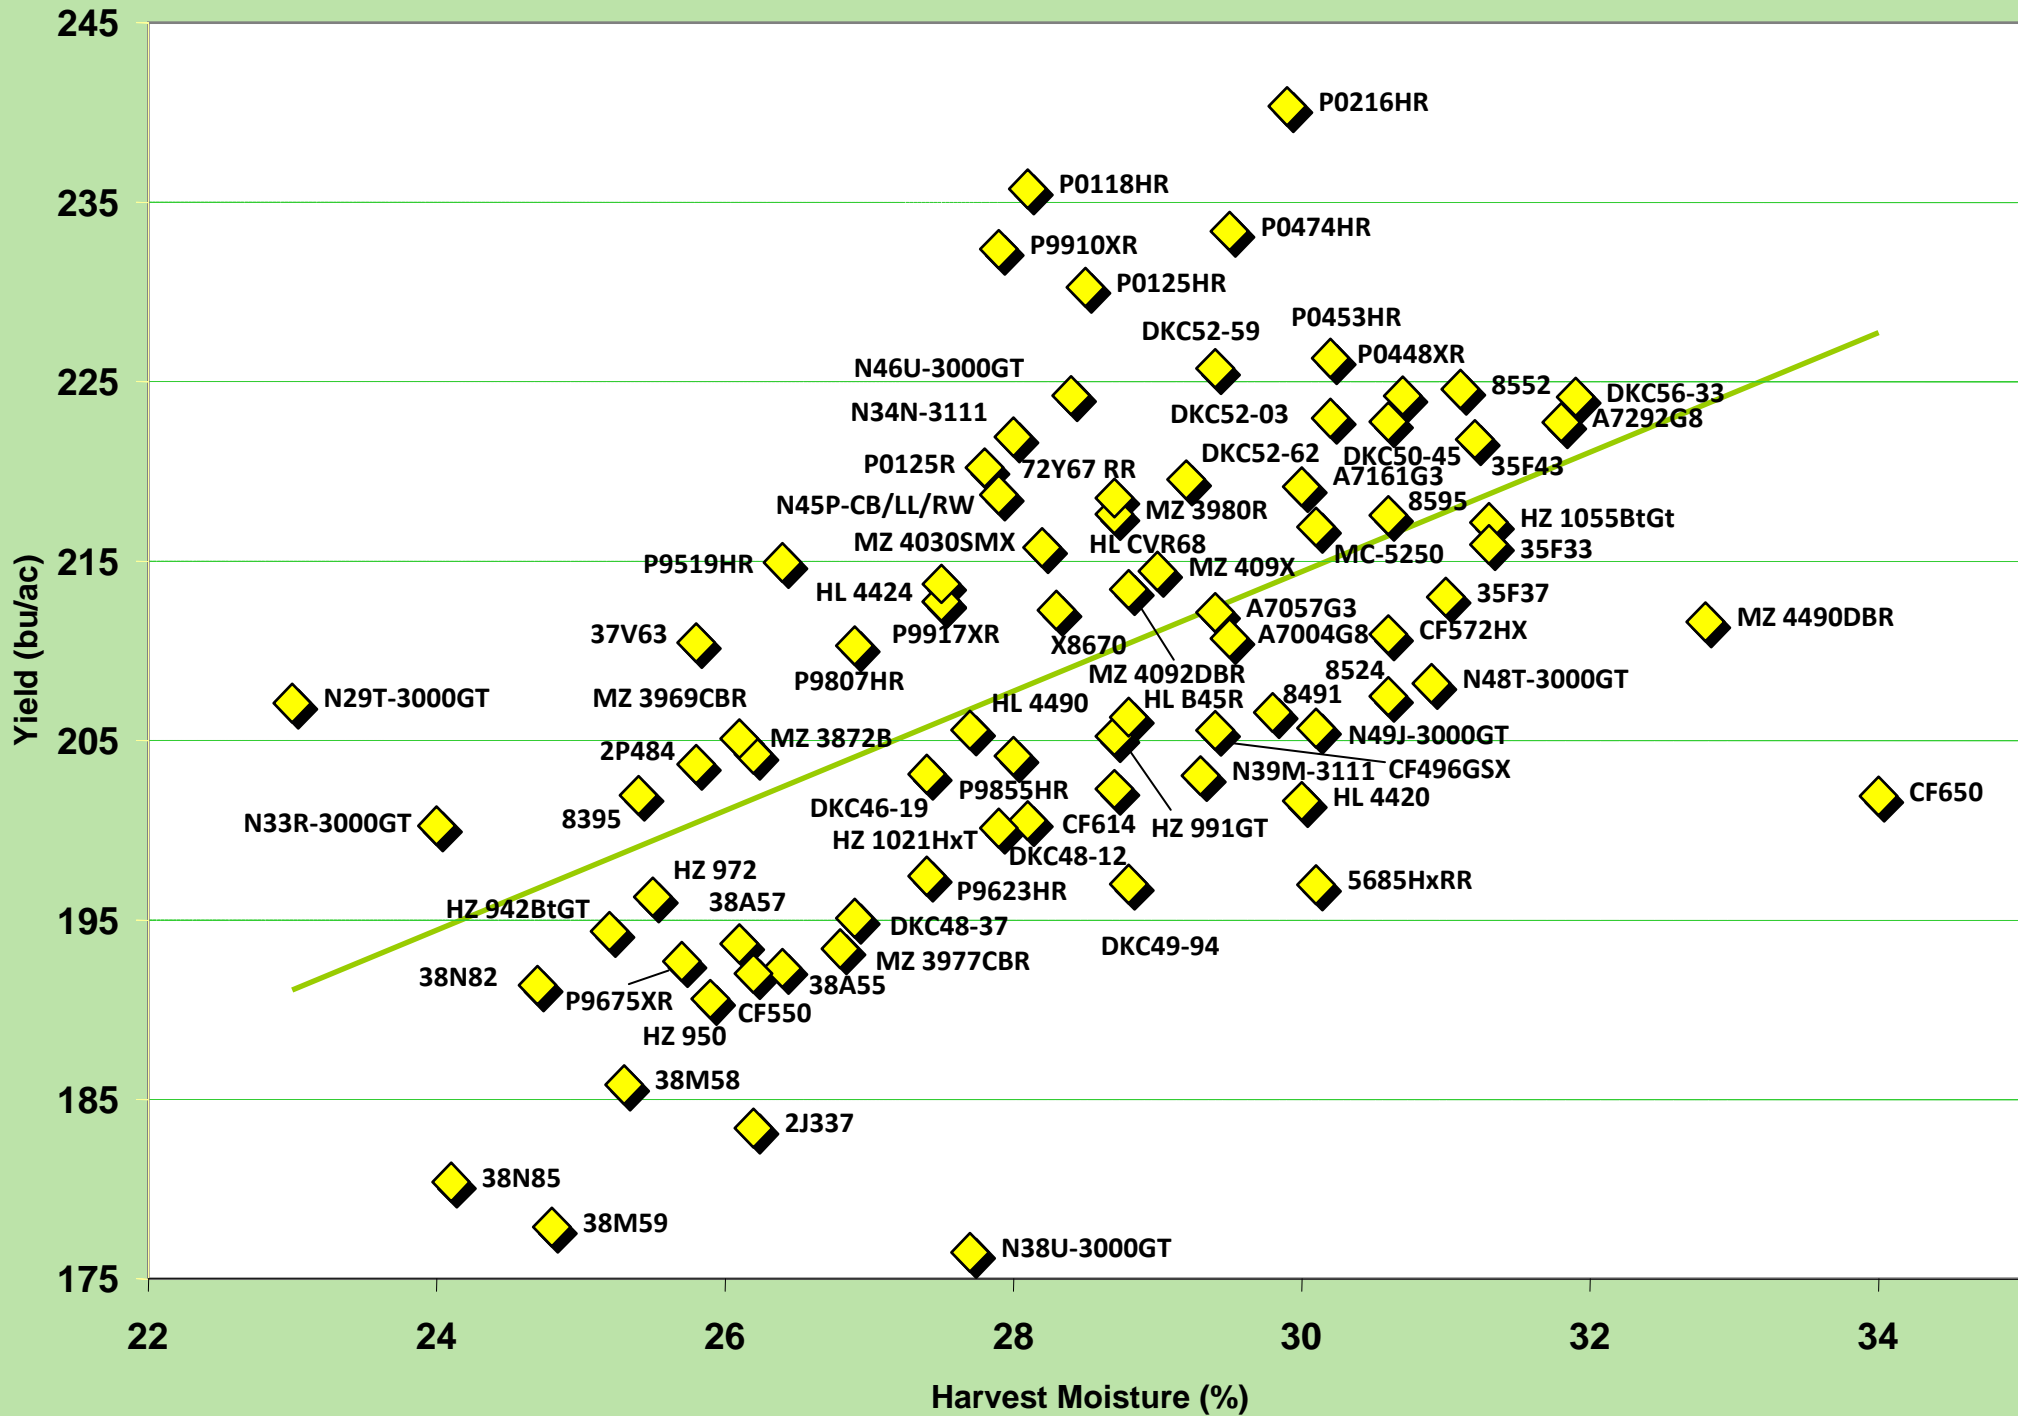

# OCC 1 Year Averages (2011) for Area 4: Exeter, Ilderton, Thorndale, Woodstock.

Average of 3 tests conducted in  
Exeter, Ilderton, Woodstock

OCC 2 Year Averages (2010-2011) for Area 4: Exeter, Ilderton, Thorndale, Woodstock.