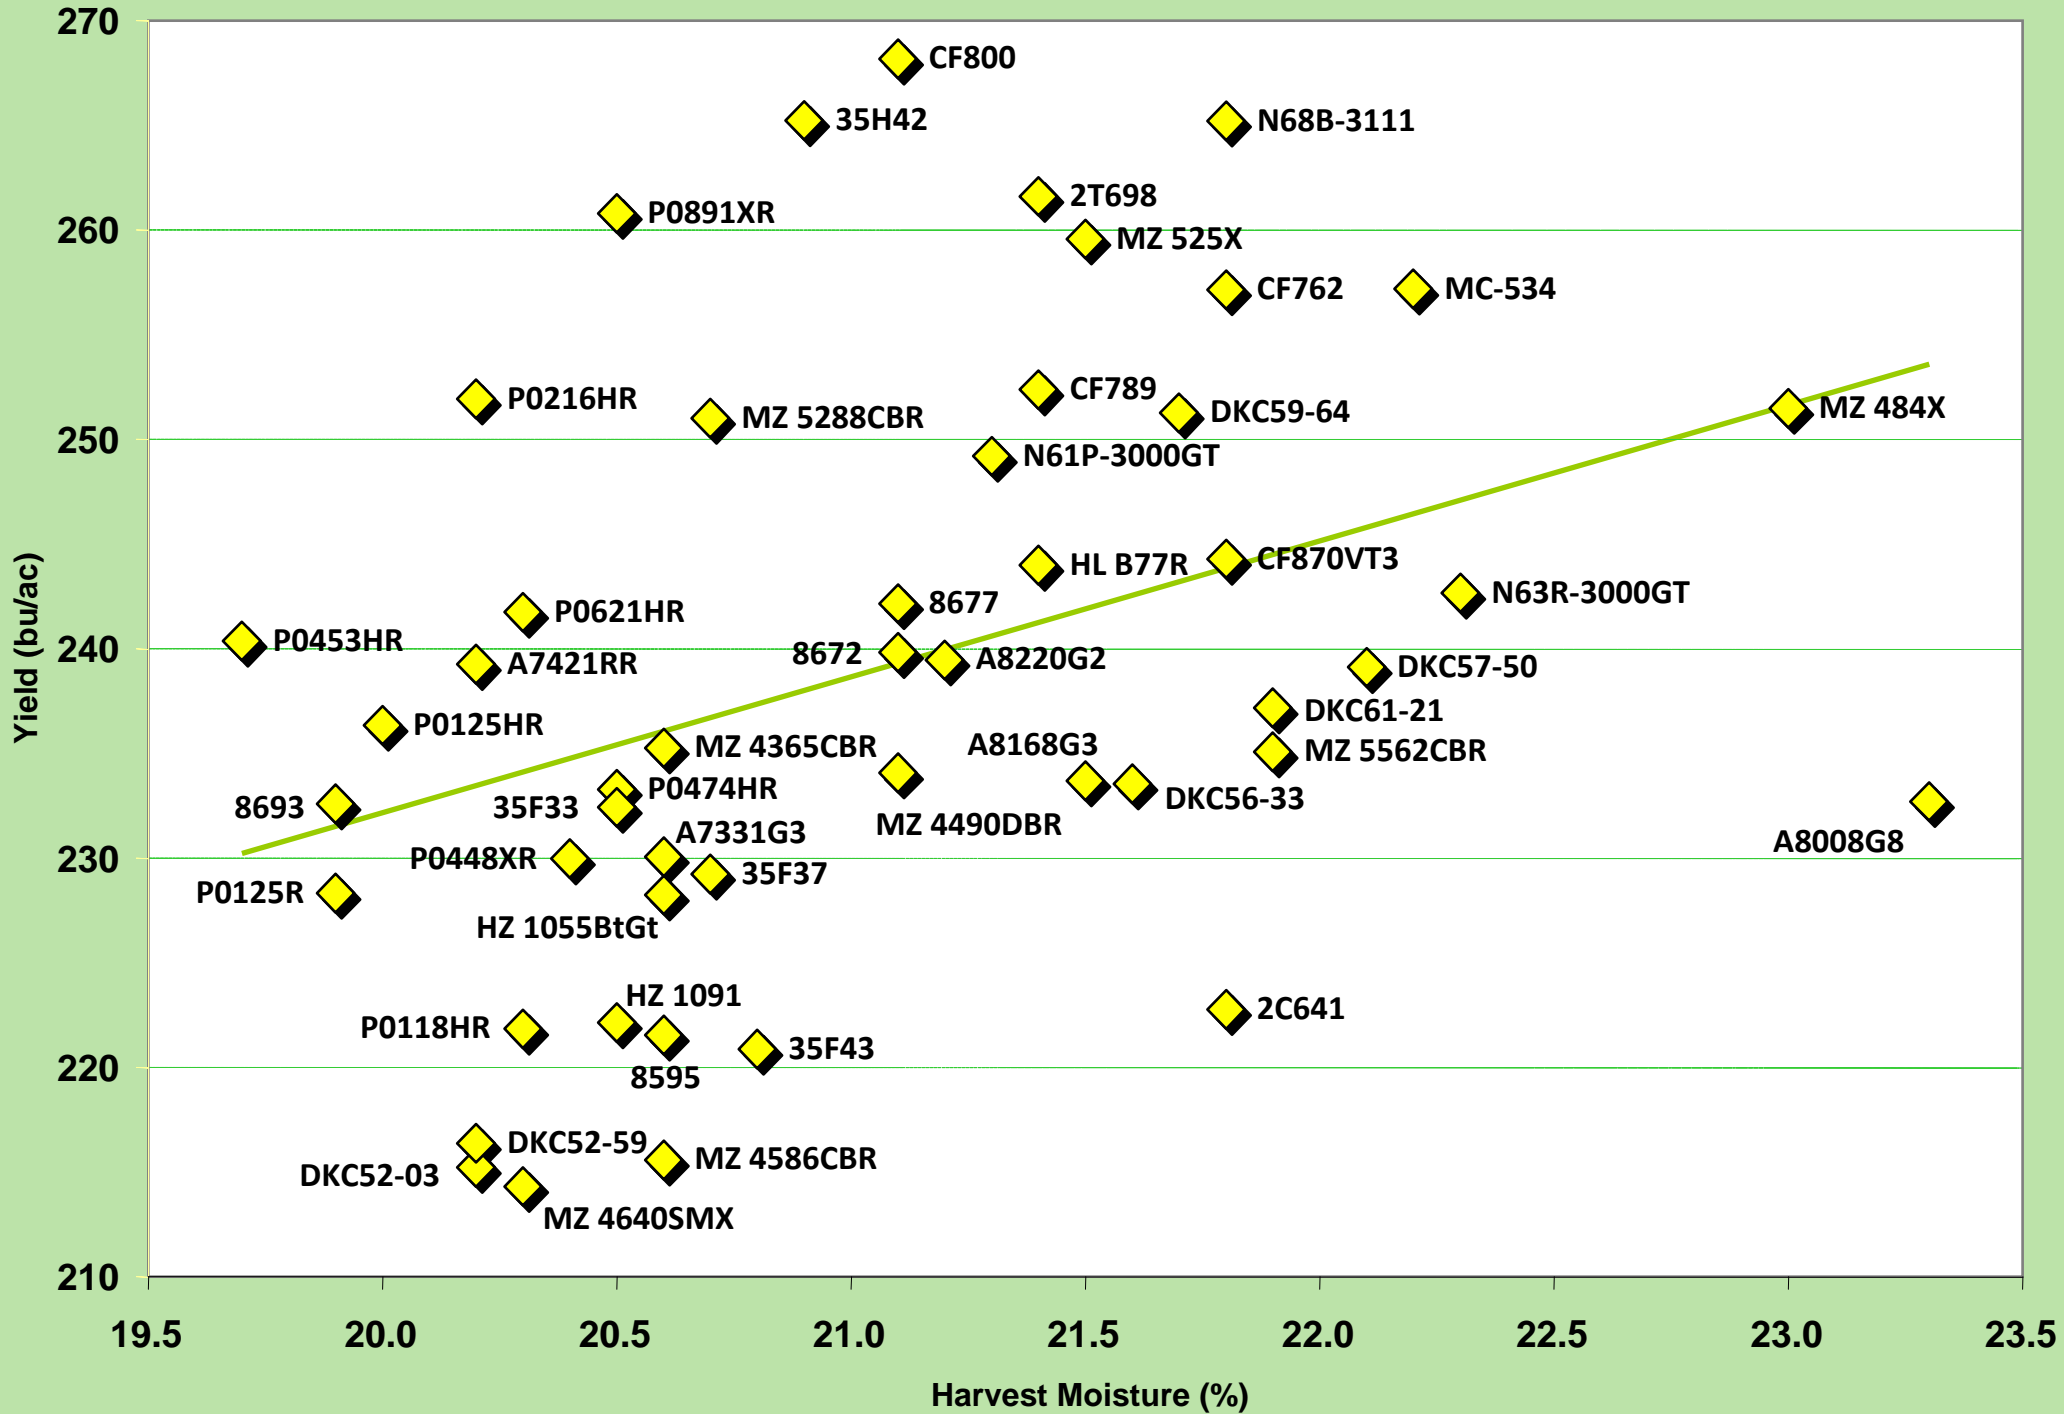

OCC 1 Year Averages (2011) for Area 6: Ridgetown, Tilbury, Wallaceburg.

Average of 3 tests conducted in Ridgetown, Tilbury, Wabash

OCC 2 Year Averages (2010-2011) for Area 6: Ridgetown, Tilbury, Wallaceburg.