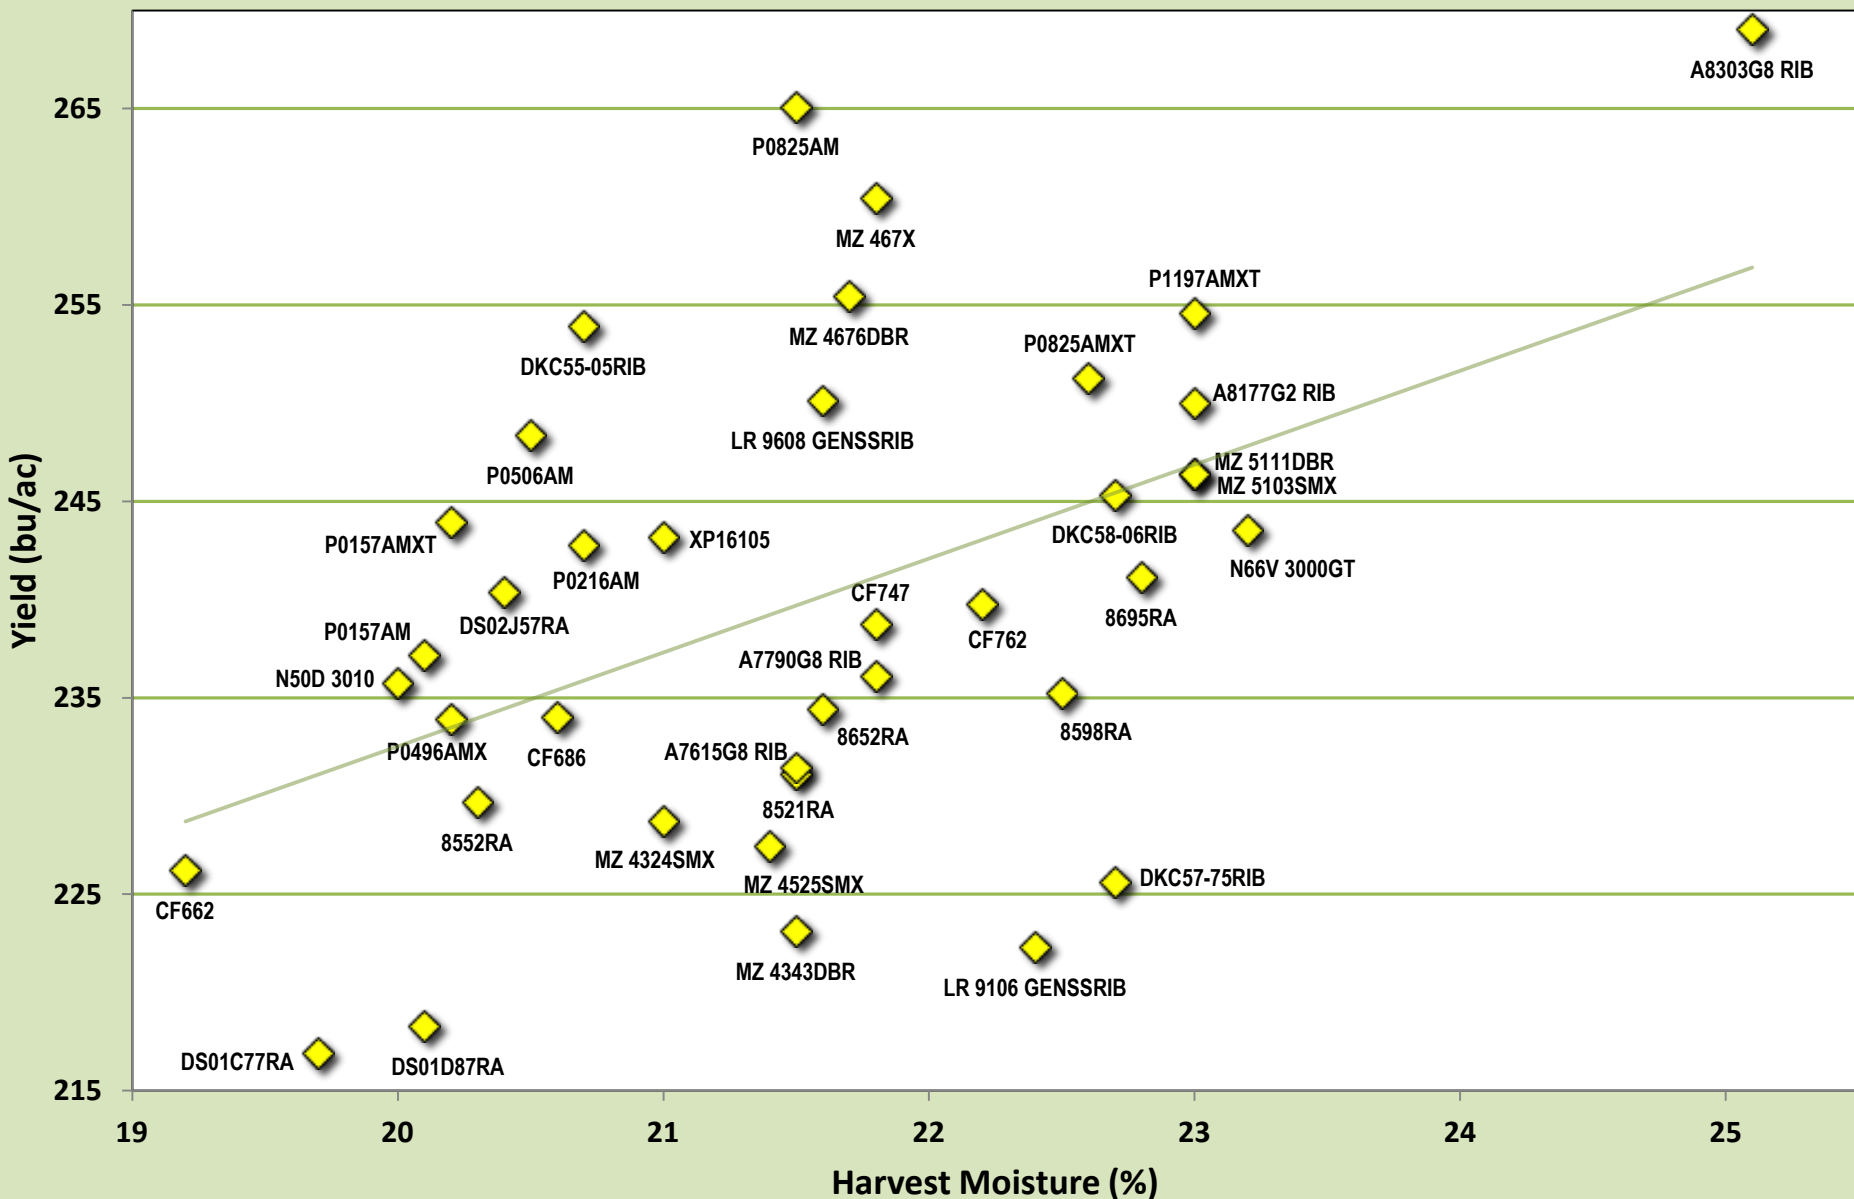

OCC 1 Year Averages (2016) for Area 5: Ridgetown, Tilbury, Dresden.

OCC 2 Year Averages (2015-2016) for Area 5: Ridgetown, Tilbury, Dresden.