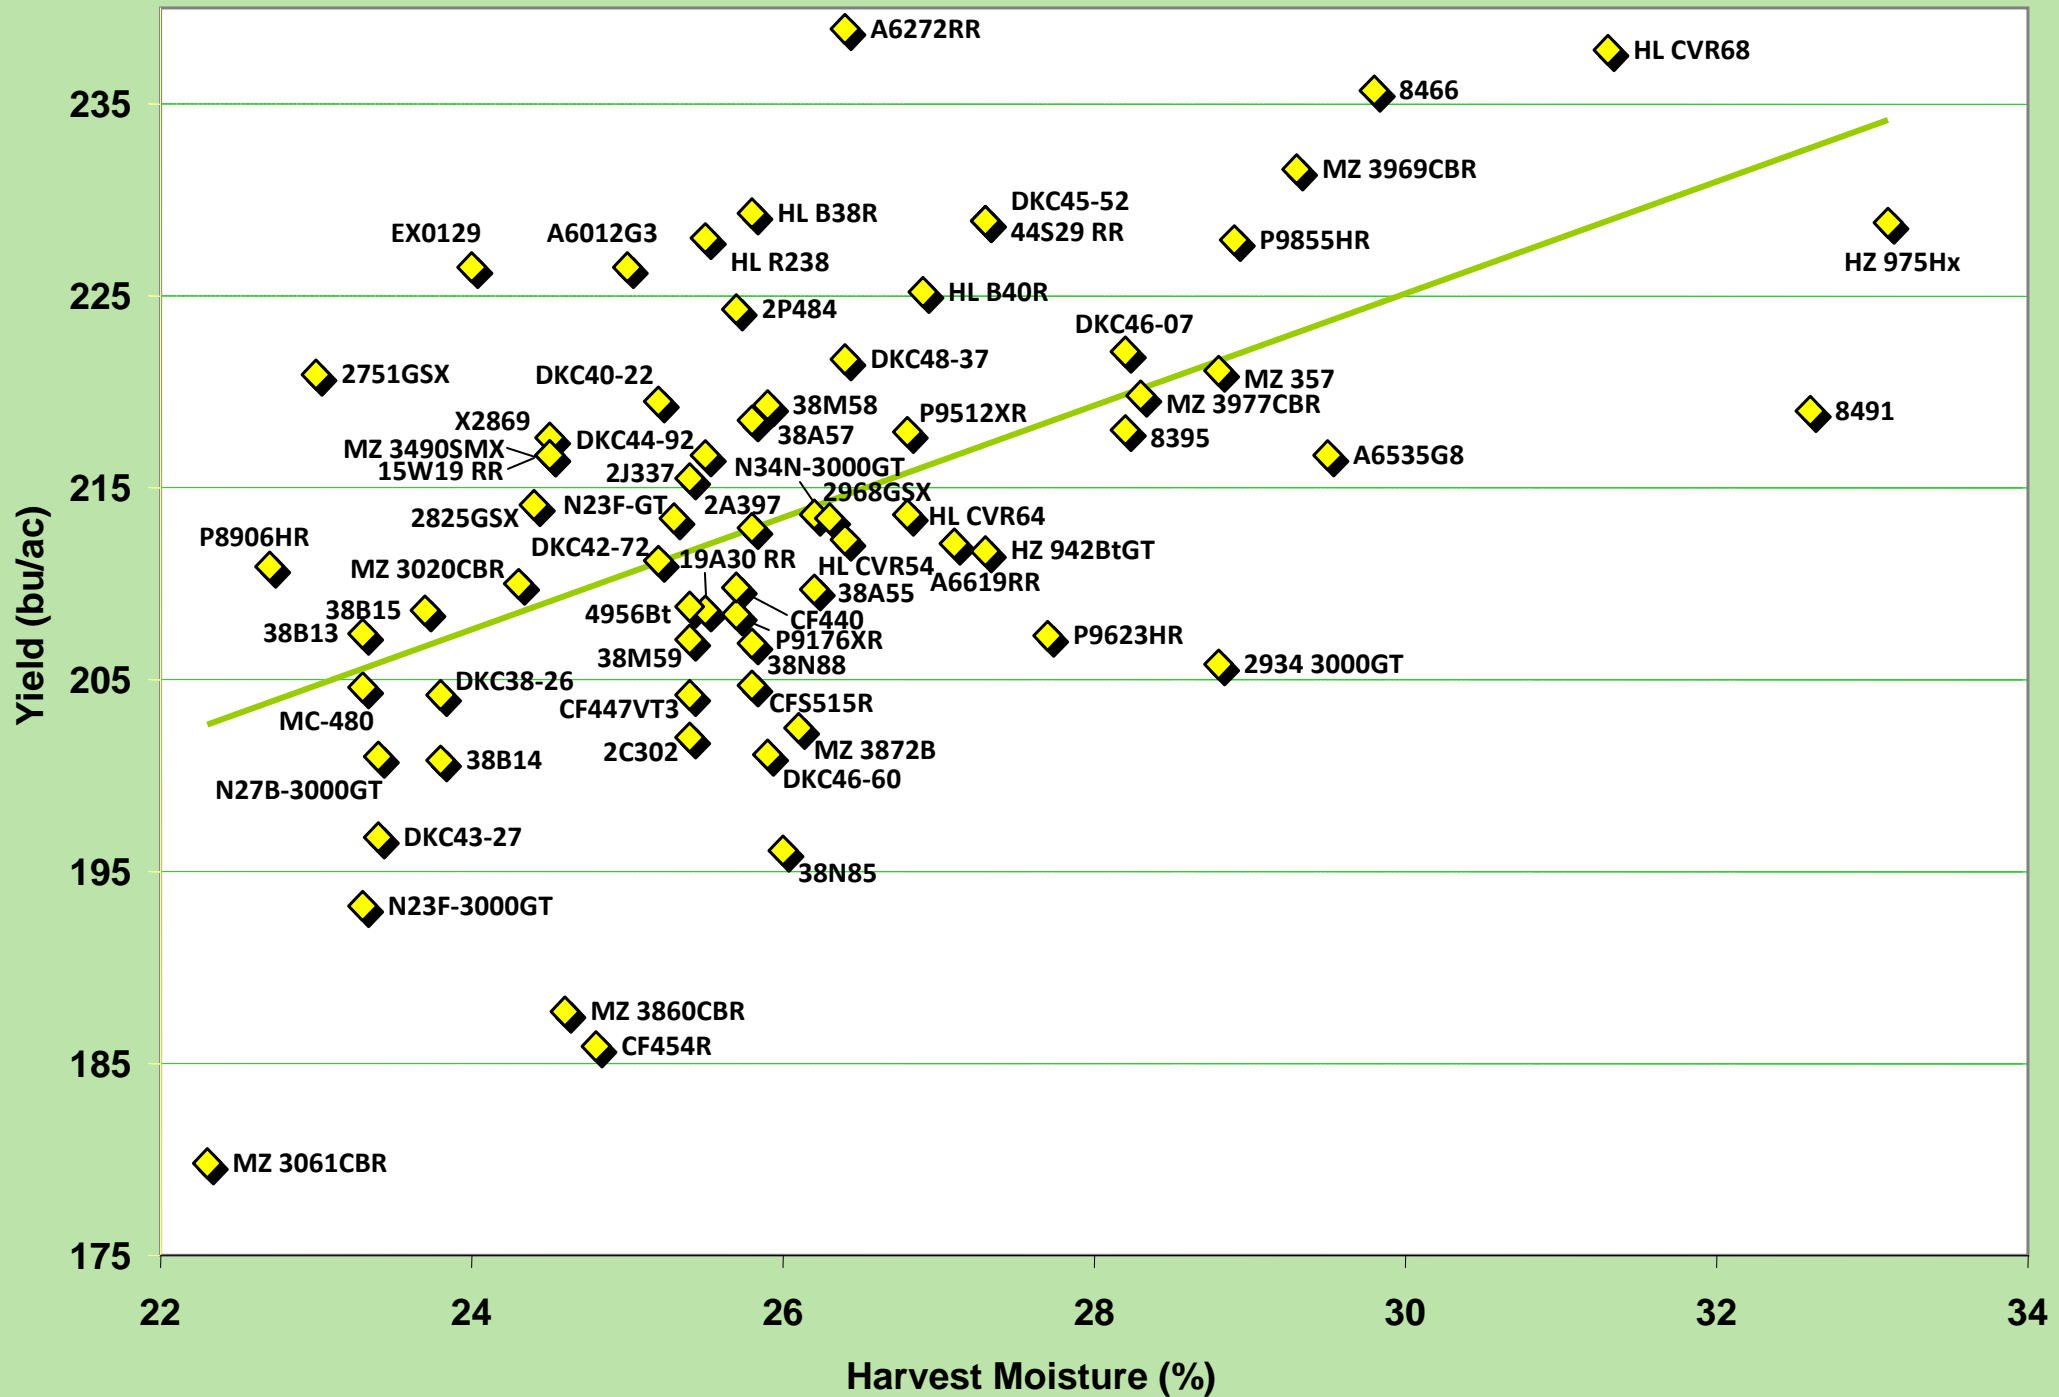

OCC 1 Year Averages (2010) for Area 3 West: Blyth, Dublin, Waterloo.

Please refer to Table 3W for hybrid brand and complete agronomic performance data.
©2010 Ontario Corn Committee

Average of 1 test conducted in Waterloo

OCC 2 Year Averages (2009-2010) for Area 3 West: Blyth, Dublin, Waterloo.