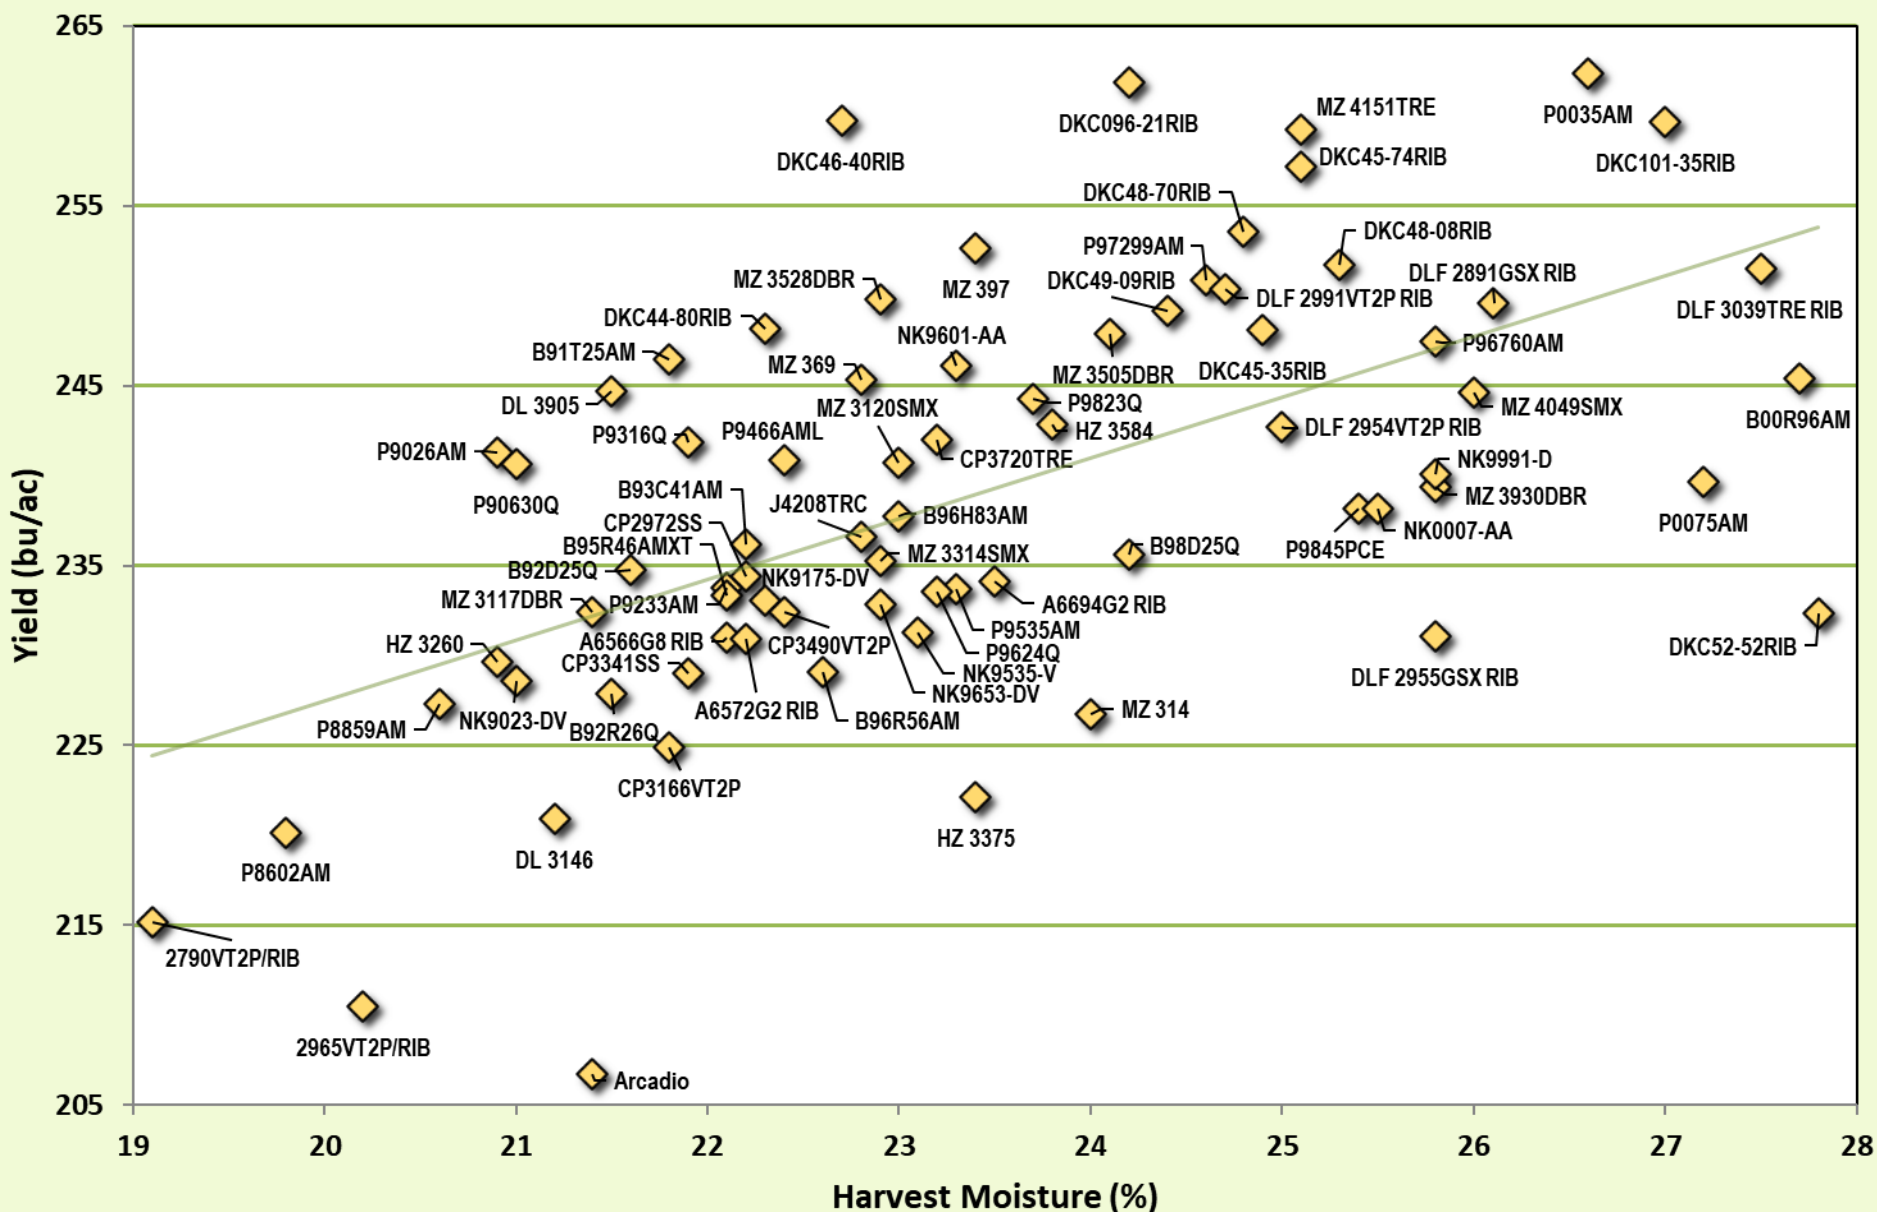

OCC 1 Year Averages (2023) for Area 3E: Bainsville, Williamsburg, Winchester.

OCC 2 Year Averages (2022-2023) for Area 3E: Bainsville, Williamsburg, Winchester.